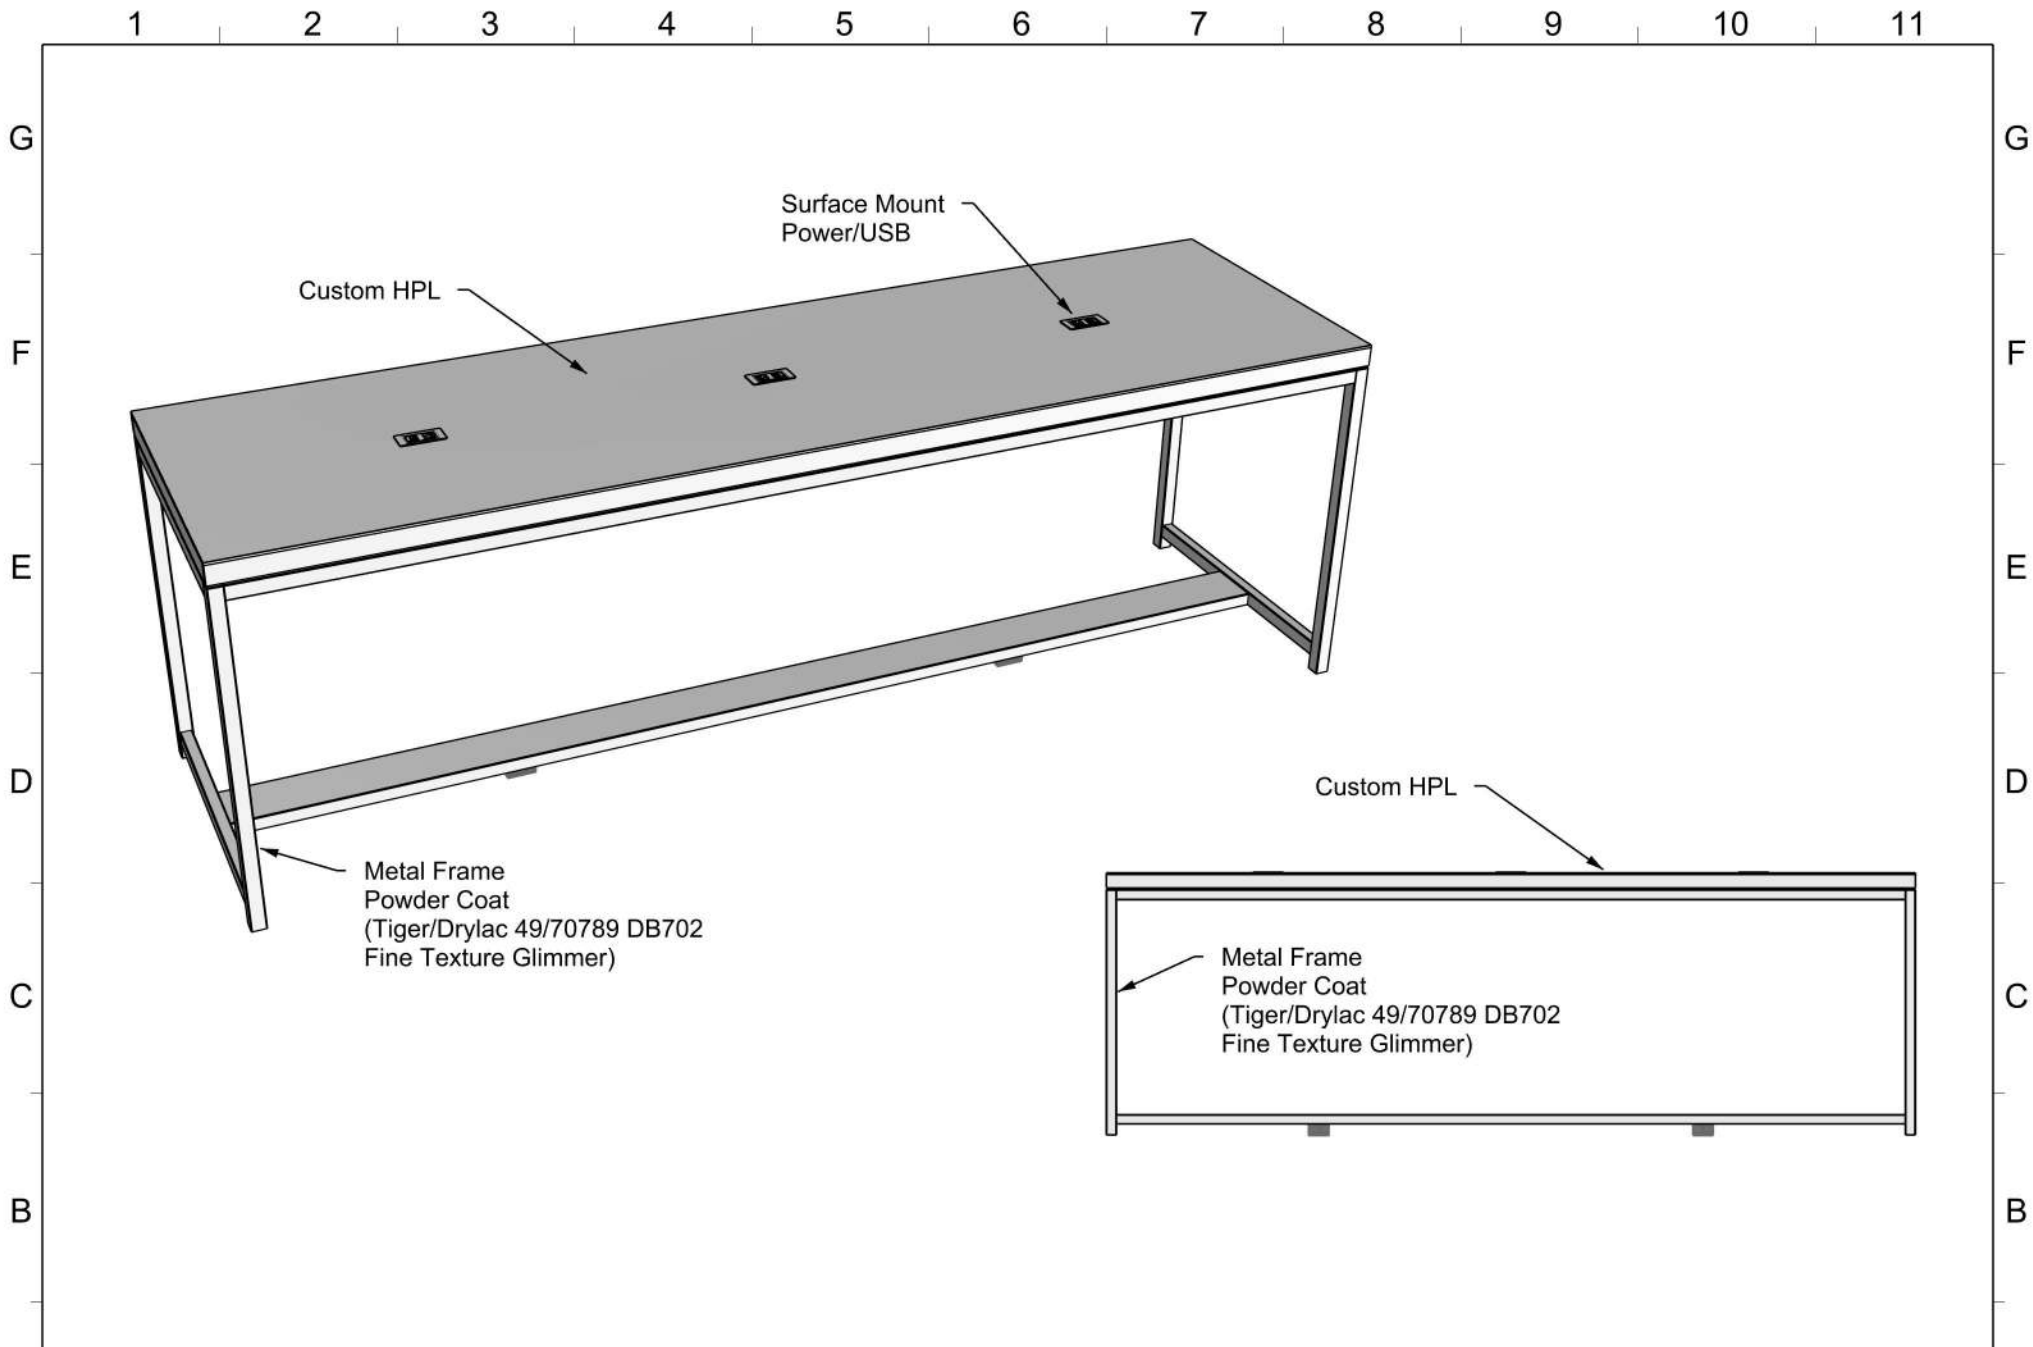

MODEL NAME: 10FT Collaboration Table

SRC Fixtures  
9549 Frankoma Rd  
Sapulpa, OK 74066

DATE:	7/10/2020	REVISION:	1001	UNITS:	Inches	SHEET NO:	1
-------	-----------	-----------	------	--------	--------	-----------	---

FILE LOCATION: G:\\_ALL CUSTOMERS\IVZ Next Gen\Next Gen Models\Tim\Current\NEXT GEN FINAL\10FT Collaboration Table\_10FT Collaboration Table.3dm

MODEL NAME: 10FT Collaboration Table

DATE: 7/10/2020 REVISION: 1001 UNITS: Inches SHEET NO: 2

SRC Fixtures  
9549 Frankoma Rd  
Sapulpa, OK 74066

FILE LOCATION: G:\\_ALL CUSTOMERS\IVZ Next Gen\Next Gen Models\Tim\Current\NEXT GEN FINAL\10FT Collaboration Table\_10FT Collaboration Table.3dm

MODEL NAME: 10FT Collaboration Table

DATE: 7/10/2020    REVISION: 1001    UNITS: Inches    SHEET NO: 3

SRC Fixtures  
9549 Frankoma Rd  
Sapulpa, OK 74066

FILE LOCATION: G:\\_ALL CUSTOMERS\IVZ Next Gen\Next Gen Models\Tim\Current\NEXT GEN FINAL\10FT Collaboration Table\_10FT Collaboration Table.3dm