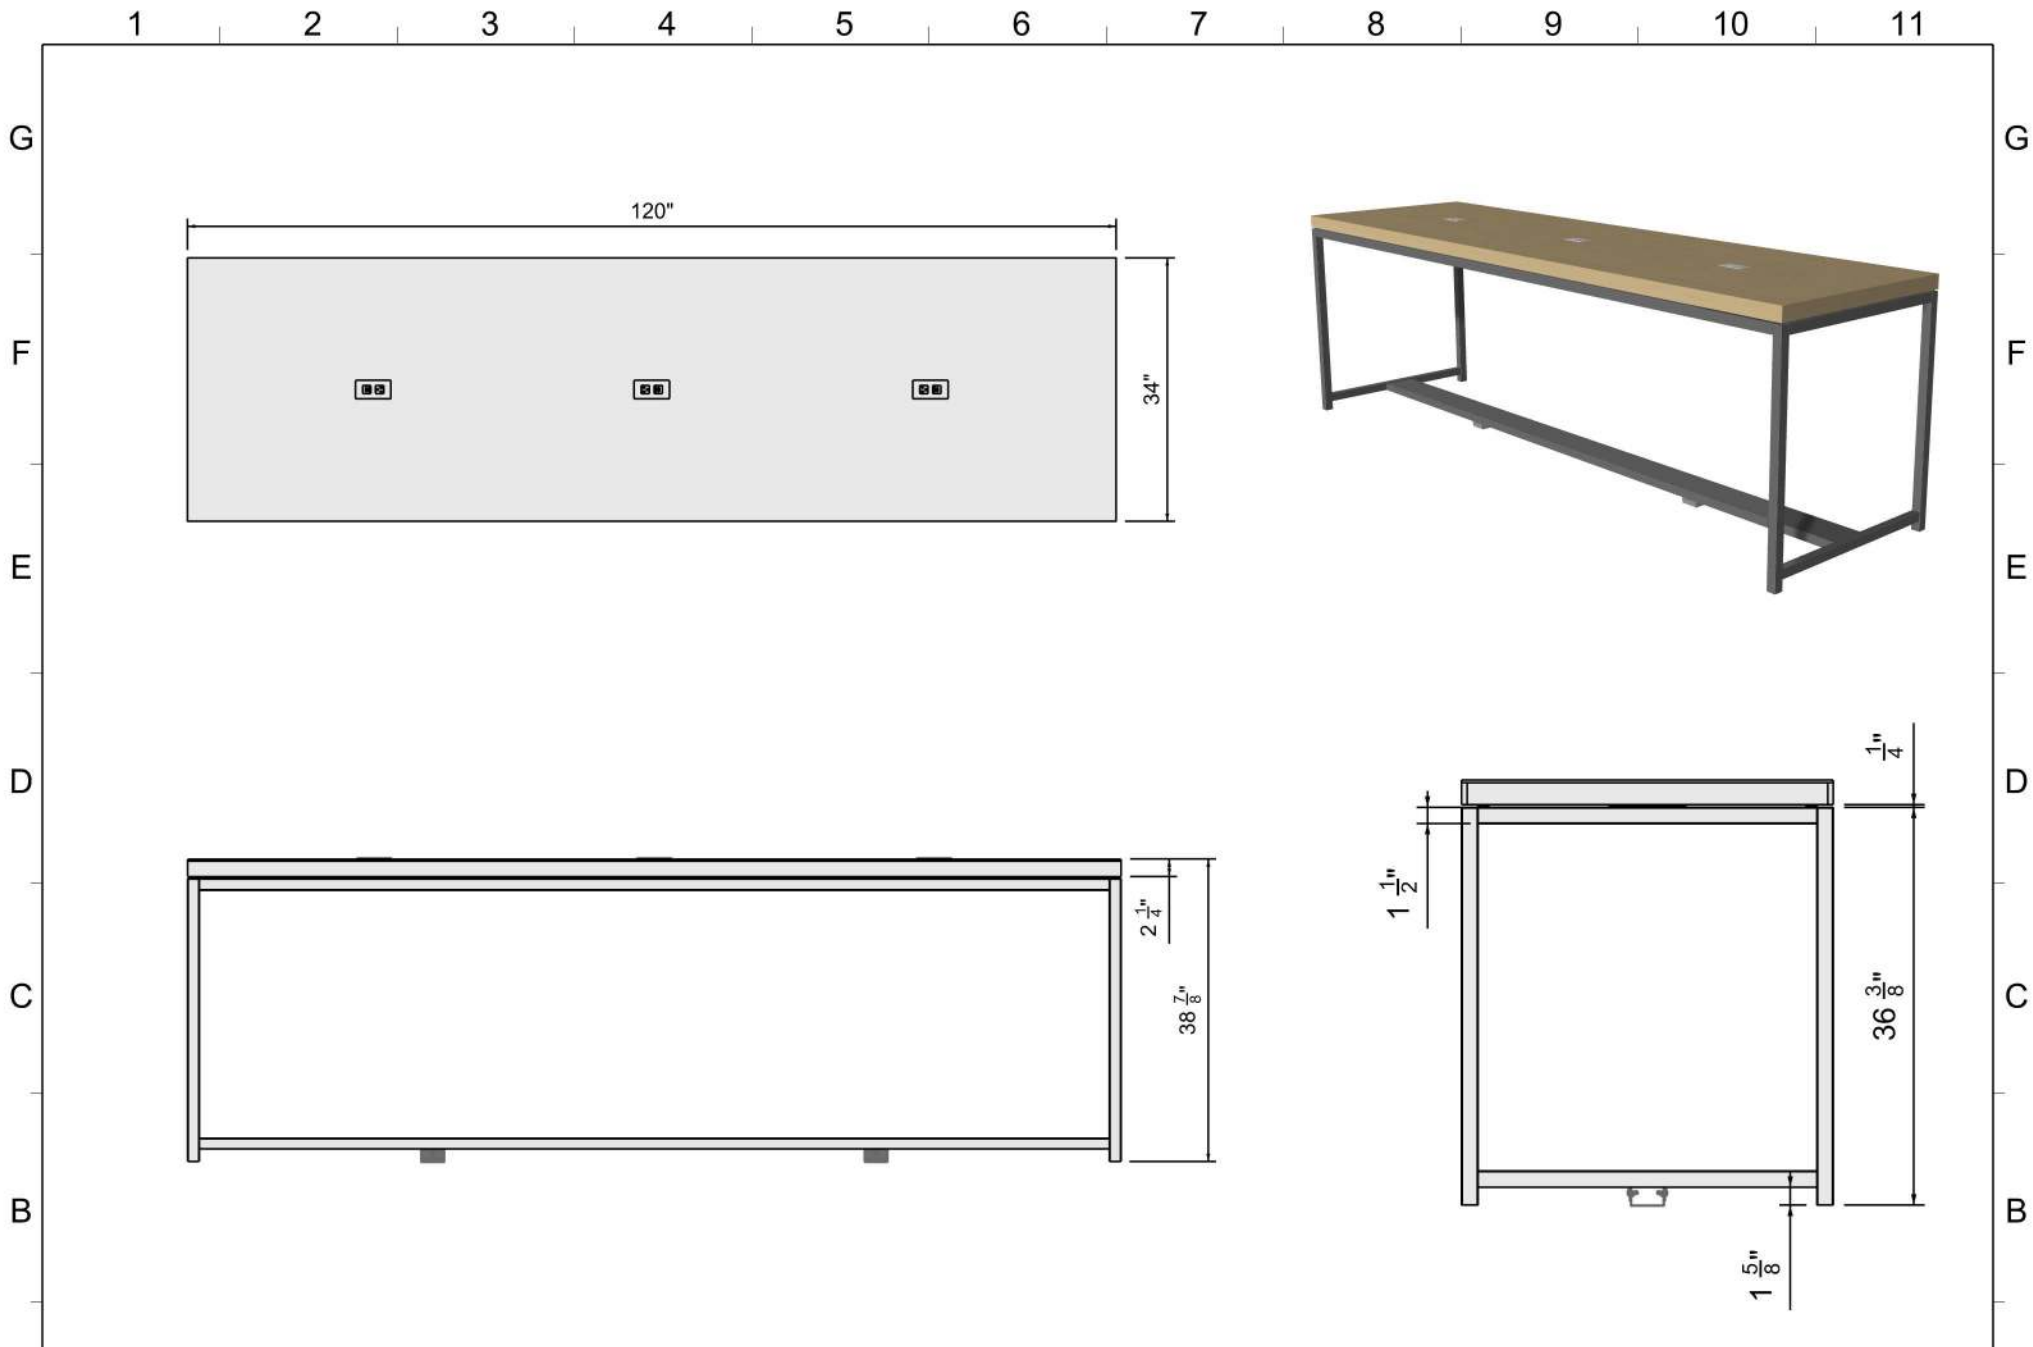

FILE LOCATION: G:\\_ALL CUSTOMERS\IVZ Next Gen\Next Gen Models\Tim\Current\NEXT GEN FINAL\10FT Collaboration Table\_10FT Collaboration Table.3dm

MODEL NAME: 10FT Collaboration Table

DATE: 7/10/2020 REVISION: 1001 UNITS: Inches SHEET NO: 2

SRC Fixtures  
9549 Frankoma Rd  
Sapulpa, OK 74066

FILE LOCATION: G:\\_ALL CUSTOMERS\IVZ Next Gen\Next Gen Models\Tim\Current\NEXT GEN FINAL\10FT Collaboration Table\_10FT Collaboration Table.3dm

MODEL NAME: 10FT Collaboration Table

DATE: 7/10/2020    REVISION: 1001    UNITS: Inches    SHEET NO: 3

SRC Fixtures  
9549 Frankoma Rd  
Sapulpa, OK 74066

FILE LOCATION: G:\\_ALL CUSTOMERS\IVZ Next Gen\Next Gen Models\Tim\Current\NEXT GEN FINAL\10FT Collaboration Table\_10FT Collaboration Table.3dm