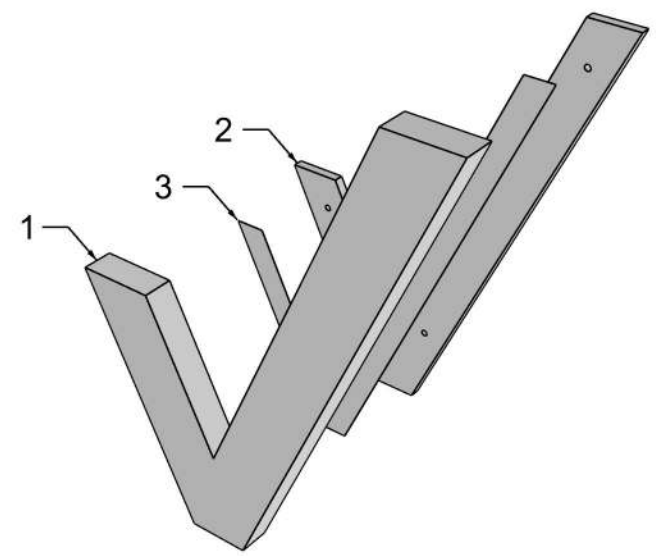

MODEL NAME: 24 Inch Verizon Check

SRC Fixtures
9549 Frankoma Rd
Sapulpa, OK 74066

| | | | | | | | |
|-------|----------|-----------|------|--------|--------|-----------|---|
| DATE: | 7/8/2020 | REVISION: | 1001 | UNITS: | Inches | SHEET NO: | 1 |
|-------|----------|-----------|------|--------|--------|-----------|---|

FILE LOCATION: G:_ALL CUSTOMERS\I\Z Next Gen\Next Gen Models\Tim\Current\NEXT GEN FINAL\Verizon Check\24 Inch Verizon Check.3dm

1 2 3 4 5 6 7 8 9 10 11

G
F
E
D
C
B
A

| Fixture Name | Model No. | Item No | SRC Part No | Description | Qty |
|--------------------|-----------|---------|-------------|---------------------|-----|
| 24in Verizon Check | VC-24 | 1 | VC-2401.1 | HD Foam Outer Check | 1 |
| 24in Verizon Check | VC-24 | 2 | VC-2402.1 | HD Foam Inner Check | 1 |
| 24in Verizon Check | VC-24 | 3 | HW-2403.1 | Double Sided Tape | 1 |

MODEL NAME: 24 Inch Verizon Check

DATE: 7/8/2020 REVISION: 1001 UNITS: Inches SHEET NO: 2

SRC
FIXTURES

SRC Fixtures
9549 Frankoma Rd
Sapulpa, OK 74066

FILE LOCATION: G:_ALL CUSTOMERS\IVZ Next Gen\Next Gen Models\Tim\Current\NEXT GEN FINAL\Verizon Check\24 Inch Verizon Check.3dm