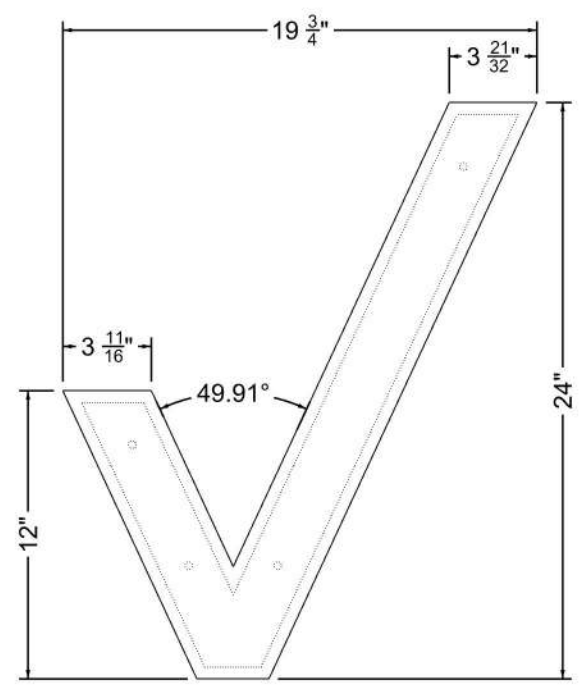

MODEL NAME: 24 Inch Verizon Check

SRC Fixtures
9549 Frankoma Rd
Sapulpa, OK 74066

| | | | | | | | |
|-------|----------|-----------|------|--------|--------|-----------|---|
| DATE: | 7/8/2020 | REVISION: | 1001 | UNITS: | Inches | SHEET NO: | 1 |
|-------|----------|-----------|------|--------|--------|-----------|---|

FILE LOCATION: G:_ALL CUSTOMERS\I\Z Next Gen\Next Gen Models\Tim\Current\NEXT GEN FINAL\Verizon Check\24 Inch Verizon Check.3dm

1 2 3 4 5 6 7 8 9 10 11

G
F
E
D
C
B
A

| Fixture Name | Model No. | Item No | SRC Part No | Description | Qty |
|--------------------|-----------|---------|-------------|---------------------|-----|
| 24in Verizon Check | VC-24 | 1 | VC-2401.1 | HD Foam Outer Check | 1 |
| 24in Verizon Check | VC-24 | 2 | VC-2402.1 | HD Foam Inner Check | 1 |
| 24in Verizon Check | VC-24 | 3 | HW-2403.1 | Double Sided Tape | 1 |

MODEL NAME: 24 Inch Verizon Check

DATE: 7/8/2020 REVISION: 1001 UNITS: Inches SHEET NO: 2

SRC
FIXTURES

SRC Fixtures
9549 Frankoma Rd
Sapulpa, OK 74066

FILE LOCATION: G:_ALL CUSTOMERS\IVZ Next Gen\Next Gen Models\Tim\Current\NEXT GEN FINAL\Verizon Check\24 Inch Verizon Check.3dm