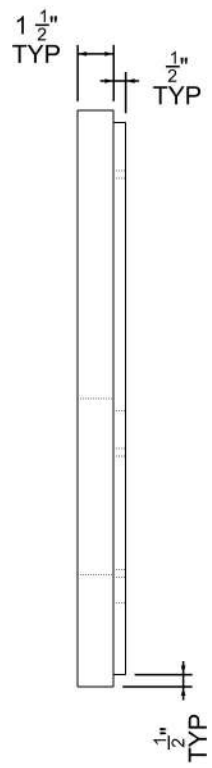

MODEL NAME: 24 Inch Verizon Check

SRC Fixtures
9549 Frankoma Rd
Sapulpa, OK 74066

| | | | | | | | |
|-------|----------|-----------|------|--------|--------|-----------|---|
| DATE: | 7/8/2020 | REVISION: | 1001 | UNITS: | Inches | SHEET NO: | 1 |
|-------|----------|-----------|------|--------|--------|-----------|---|

FILE LOCATION: G:_ALL CUSTOMERS\I\Z Next Gen\Next Gen Models\Tim\Current\NEXT GEN FINAL\Verizon Check\24 Inch Verizon Check.3dm

1 2 3 4 5 6 7 8 9 10 11

G
F
E
D
C
B
A

| Fixture Name | Model No. | Item No | SRC Part No | Description | Qty |
|--------------------|-----------|---------|-------------|---------------------|-----|
| 24in Verizon Check | VC-24 | 1 | VC-2401.1 | HD Foam Outer Check | 1 |
| 24in Verizon Check | VC-24 | 2 | VC-2402.1 | HD Foam Inner Check | 1 |
| 24in Verizon Check | VC-24 | 3 | HW-2403.1 | Double Sided Tape | 1 |

MODEL NAME: 24 Inch Verizon Check

DATE: 7/8/2020 REVISION: 1001 UNITS: Inches SHEET NO: 2

SRC
FIXTURES

SRC Fixtures
9549 Frankoma Rd
Sapulpa, OK 74066

FILE LOCATION: G:_ALL CUSTOMERS\IVZ Next Gen\Next Gen Models\Tim\Current\NEXT GEN FINAL\Verizon Check\24 Inch Verizon Check.3dm