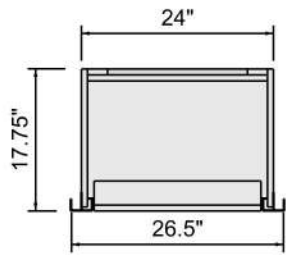

1 2 3 4 5 6 7 8 9 10 11

G

G

*Illustrated without Header and Finished End Panel.

F

F

E

E

MODEL NAME: 2FT Shelf Cabinet		DATE: 7/10/2020		REVISION: 1001	UNITS: INCHES	SHEET NO: 2 of 2				
FILE LOCATION: G:_ALL CUSTOMERS\IVZ Next Gen\Next Gen Models\Tim\Current\NEXT GEN FINAL\Wall Cabinets\2FT Shelf Cab\2FT Shelf Cabinet.3dm										