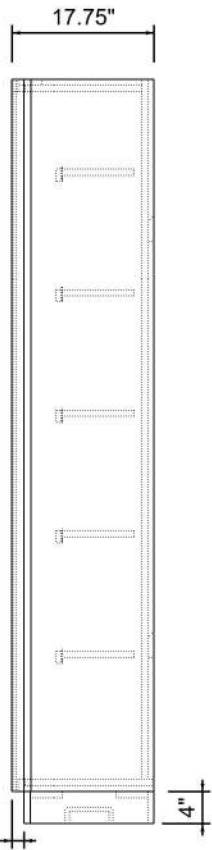

1 2 3 4 5 6 7 8 9 10 11

G

G

*Illustrated without Header and Finished End Panel.

F

F

E

E

MODEL NAME: 2FT Shelf Cabinet		DATE: 7/10/2020		REVISION: 1001	UNITS: INCHES	SHEET NO: 2 of 2				
FILE LOCATION: G:_ALL CUSTOMERS\IVZ Next Gen\Next Gen Models\Tim\Current\NEXT GEN FINAL\Wall Cabinets\2FT Shelf Cab\2FT Shelf Cabinet.3dm										