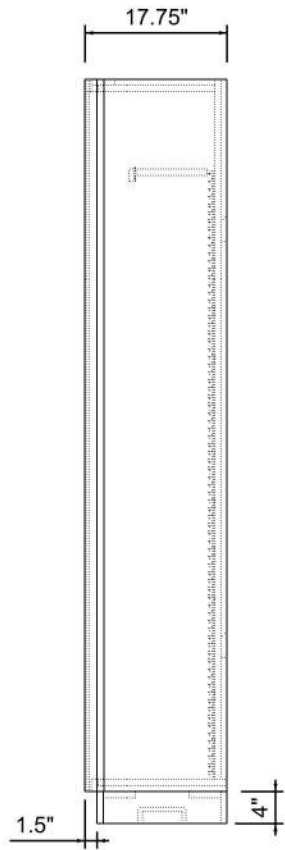

1 2 3 4 5 6 7 8 9 10 11

G

G

*Illustrated without Header and Finished End Panel.

F

F

E

E

D

D

C

C

B

B

A

A

MODEL NAME: 2FT Slat Wall Cabinet		DATE: 7/10/2020		REVISION: 1001	UNITS: INCHES	SHEET NO: 2 of 2
FILE LOCATION: G:_ALL CUSTOMERS\I\Z Next Gen\Next Gen Models\Tim\Current\NEXT GEN FINAL\Wall Cabinets\2FT Slat Wall Cabinet\2FT Slat Wall Cabinet.3dm						

SRC
FIXTURES

SRC Fixtures
9549 Frankoma Rd
Sapulpa, OK 74066

1 2 3 4 5 6 7 8 9 10 11