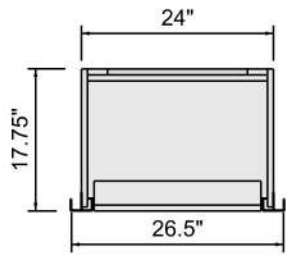

1 2 3 4 5 6 7 8 9 10 11

G

G

*Illustrated without Header and Finished End Panel.

F

F

E

E

D

D

C

C

B

B

A

A

MODEL NAME: 2FT Slat Wall Cabinet		DATE: 7/10/2020		REVISION: 1001	UNITS: INCHES	SHEET NO: 2 of 2
FILE LOCATION: G:_ALL CUSTOMERS\I\Z Next Gen\Next Gen Models\Tim\Current\NEXT GEN FINAL\Wall Cabinets\2FT Slat Wall Cabinet\2FT Slat Wall Cabinet.3dm						

SRC
FIXTURES

SRC Fixtures
9549 Frankoma Rd
Sapulpa, OK 74066

1 2 3 4 5 6 7 8 9 10 11