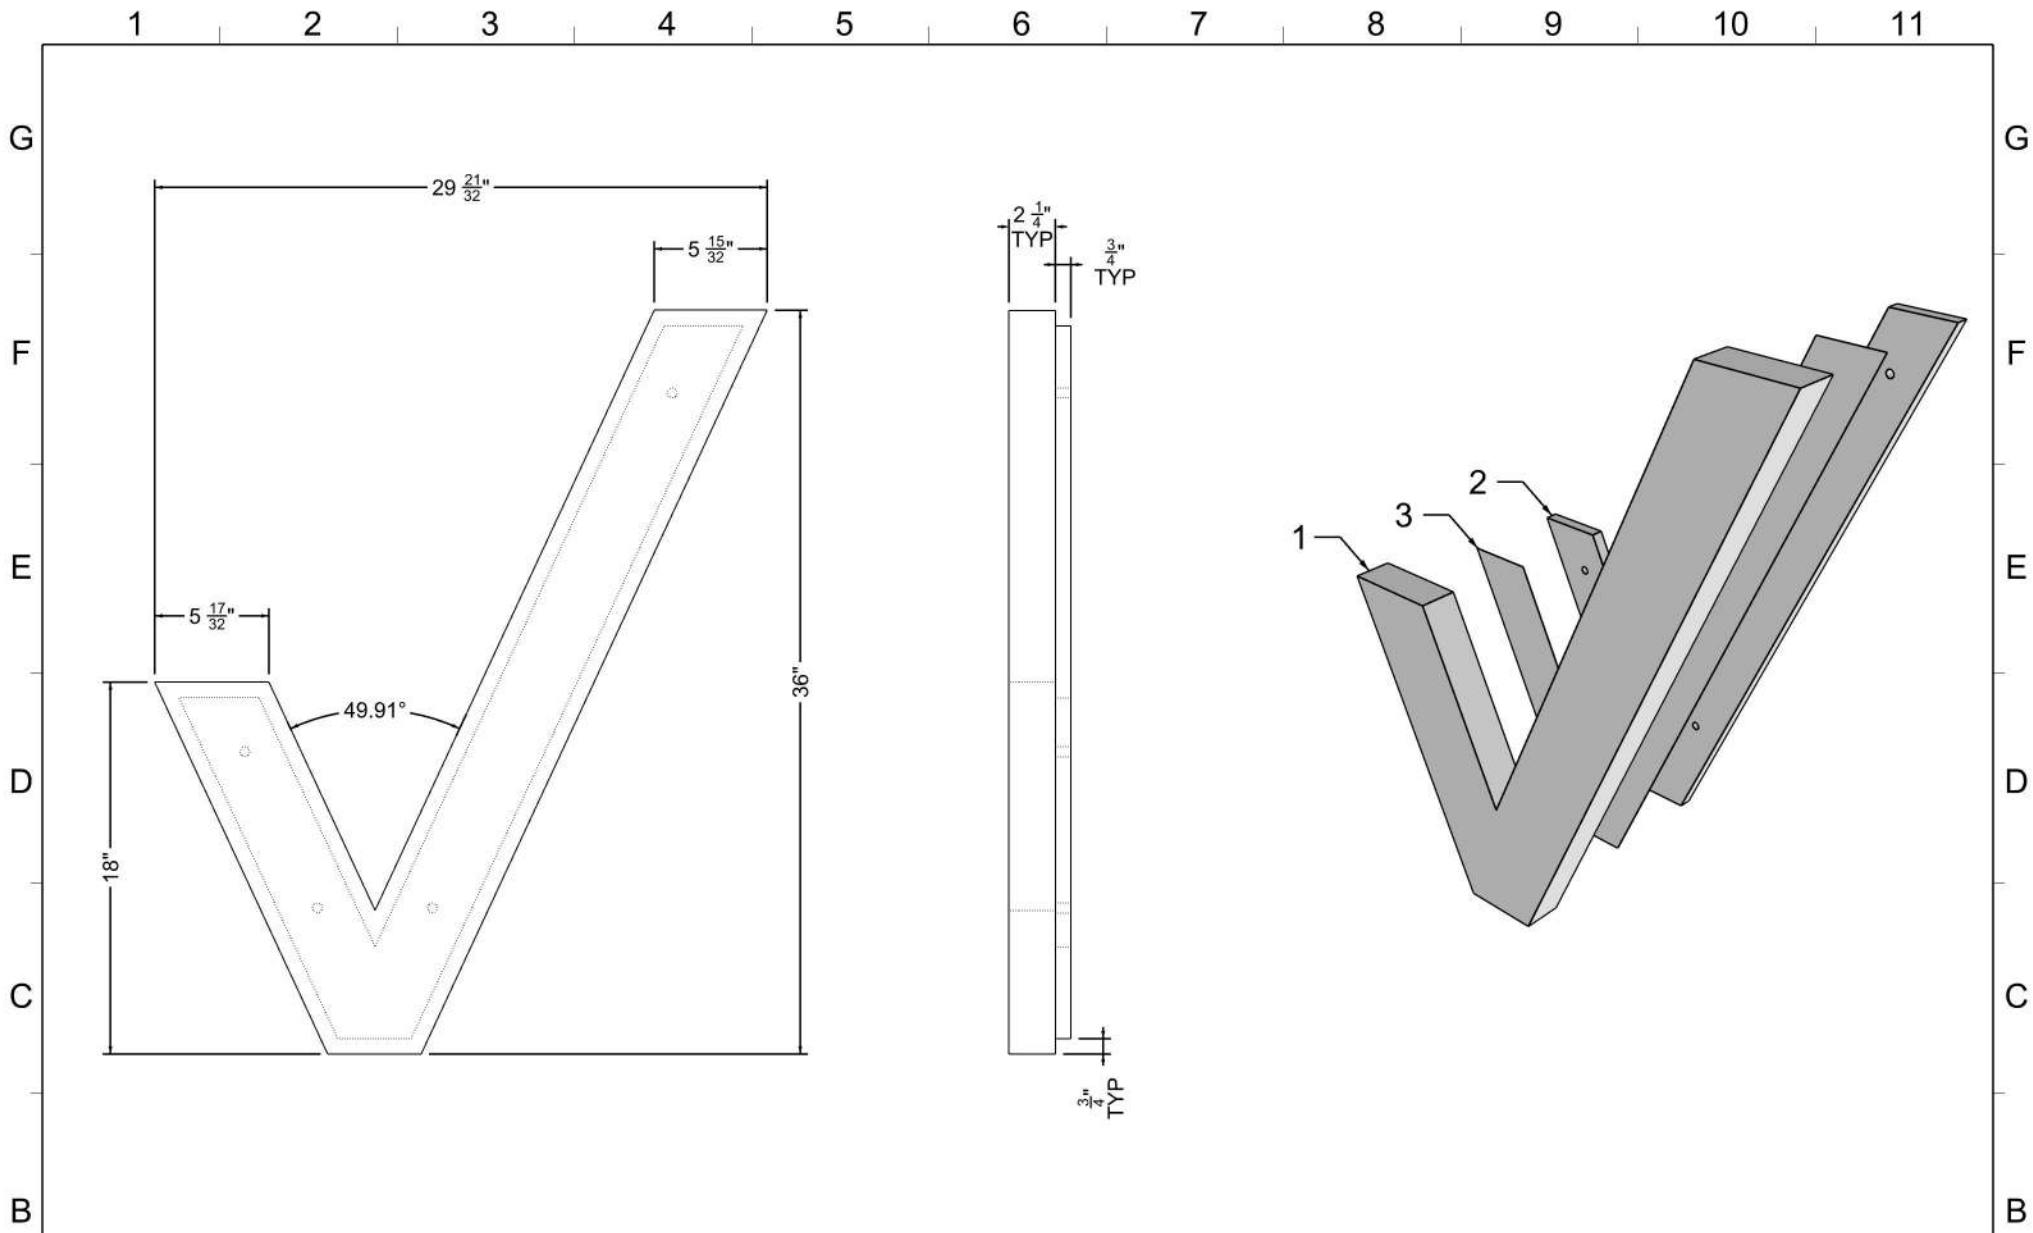

MODEL NAME: 36 Inch Verizon Check

SRC Fixtures
9549 Frankoma Rd
Sapulpa, OK 74066

DATE:	7/8/2020	REVISION:	1001	UNITS:	Inches	SHEET NO:	1
-------	----------	-----------	------	--------	--------	-----------	---

FILE LOCATION: G:_ALL CUSTOMERS\I\Z Next Gen\Next Gen Models\Tim\Current\NEXT GEN FINAL\Verizon Check\36 Inch Verizon Check.3dm

A

A

1 2 3 4 5 6 7 8 9 10 11

Fixture Name	Model No.	Item No	SRC Part No	Description	Qty
36in Verizon Check	VC-36	1	VC-3601.1	HD Foam Outer Check	1
36in Verizon Check	VC-36	2	VC-3602.1	HD Foam Inner Check	1
36in Verizon Check	VC-36	3	HW-3603.1	Double Sided Tape	1