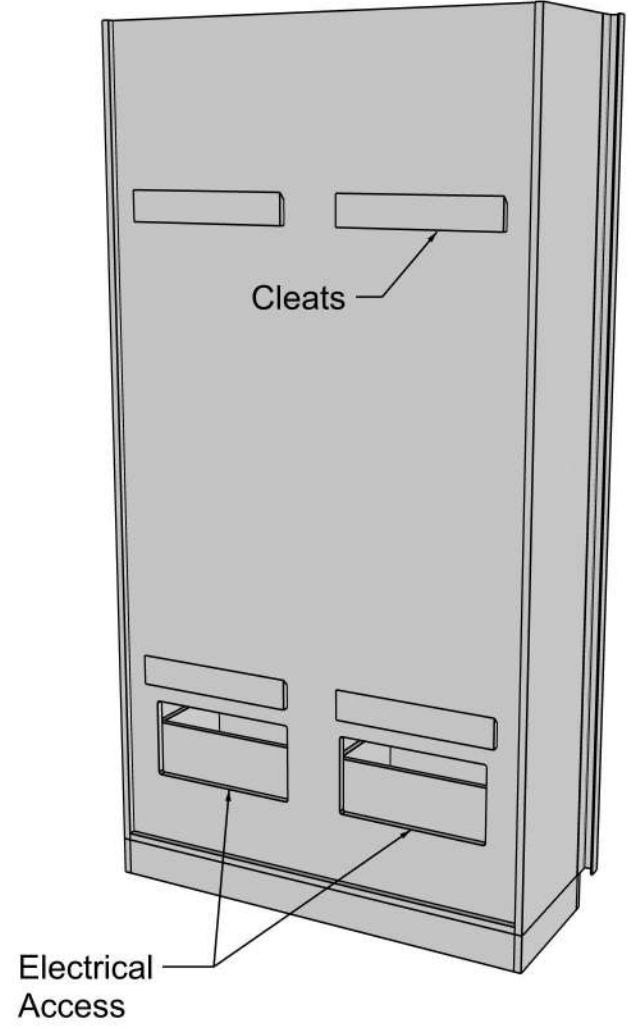

<b>MODEL NAME:</b> 4FT OEM Wall Bay							<b>SRC</b> FIXTURES	SRC Fixtures 9549 Frankoma Rd Sapulpa, OK 74066
<b>DATE:</b>	7/10/2020	<b>REVISION:</b>	1001	<b>UNITS:</b>	INCHES	<b>SHEET NO:</b>		
<b>FILE LOCATION:</b> G:\_ALL CUSTOMERS\IVZ Next Gen\Next Gen Models\Tim\Current\NEXT GEN FINAL\Wall Cabinets\4FT OEM Wall Bay\4FT OEM Wall Bay.3dm								

1 2 3 4 5 6 7 8 9 10 11

G

G

\*Illustrated without Header and Finished End Panel.

F

F

E

E

B

B

A

A

MODEL NAME: 4FT OEM Wall Bay		DATE: 7/10/2020		REVISION: 1001	UNITS: INCHES	SHEET NO: 2 of 2
FILE LOCATION: G:\_ALL CUSTOMERS\IVZ Next Gen\Next Gen Models\Tim\Current\NEXT GEN FINAL\Wall Cabinets\4FT OEM Wall Bay\4FT OEM Wall Bay.3dm						