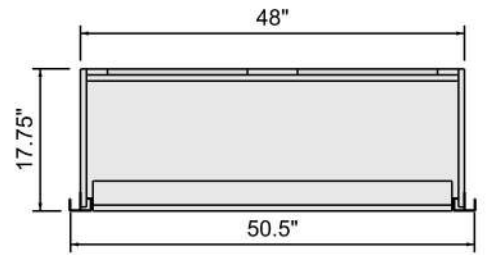

<b>MODEL NAME:</b> 4FT OEM Wall Bay							<b>SRC</b> FIXTURES	SRC Fixtures 9549 Frankoma Rd Sapulpa, OK 74066
<b>DATE:</b>	7/10/2020	<b>REVISION:</b>	1001	<b>UNITS:</b>	INCHES	<b>SHEET NO:</b>		
<b>FILE LOCATION:</b> G:\_ALL CUSTOMERS\IVZ Next Gen\Next Gen Models\Tim\Current\NEXT GEN FINAL\Wall Cabinets\4FT OEM Wall Bay\4FT OEM Wall Bay.3dm								

1 2 3 4 5 6 7 8 9 10 11

G

G

\*Illustrated without Header and Finished End Panel.

F

F

E

E

B

B

A

A

MODEL NAME: 4FT OEM Wall Bay		DATE: 7/10/2020		REVISION: 1001	UNITS: INCHES	SHEET NO: 2 of 2
FILE LOCATION: G:\_ALL CUSTOMERS\IVZ Next Gen\Next Gen Models\Tim\Current\NEXT GEN FINAL\Wall Cabinets\4FT OEM Wall Bay\4FT OEM Wall Bay.3dm						