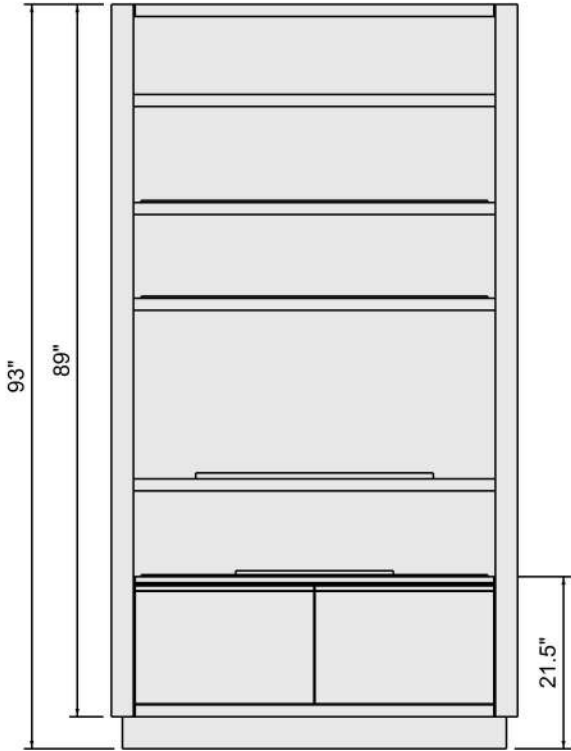

<b>MODEL NAME:</b> 4FT OEM Wall Bay							<b>SRC</b> FIXTURES	SRC Fixtures 9549 Frankoma Rd Sapulpa, OK 74066
<b>DATE:</b>	7/10/2020	<b>REVISION:</b>	1001	<b>UNITS:</b>	INCHES	<b>SHEET NO:</b>		
<b>FILE LOCATION:</b> G:\_ALL CUSTOMERS\IVZ Next Gen\Next Gen Models\Tim\Current\NEXT GEN FINAL\Wall Cabinets\4FT OEM Wall Bay\4FT OEM Wall Bay.3dm								

1 2 3 4 5 6 7 8 9 10 11

G

G

\*Illustrated without Header and Finished End Panel.

F

F

E

E

B

B

A

A

MODEL NAME: 4FT OEM Wall Bay		DATE: 7/10/2020		REVISION: 1001	UNITS: INCHES	SHEET NO: 2 of 2
FILE LOCATION: G:\_ALL CUSTOMERS\IVZ Next Gen\Next Gen Models\Tim\Current\NEXT GEN FINAL\Wall Cabinets\4FT OEM Wall Bay\4FT OEM Wall Bay.3dm						