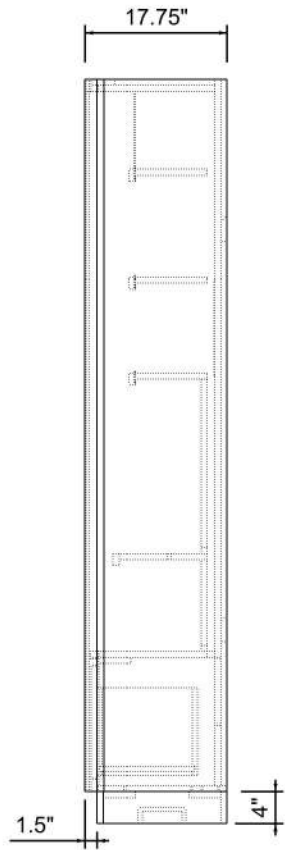

<b>MODEL NAME:</b> 4FT OEM Wall Bay							<b>SRC</b> FIXTURES	SRC Fixtures 9549 Frankoma Rd Sapulpa, OK 74066
<b>DATE:</b>	7/10/2020	<b>REVISION:</b>	1001	<b>UNITS:</b>	INCHES	<b>SHEET NO:</b>		
<b>FILE LOCATION:</b> G:\_ALL CUSTOMERS\IVZ Next Gen\Next Gen Models\Tim\Current\NEXT GEN FINAL\Wall Cabinets\4FT OEM Wall Bay\4FT OEM Wall Bay.3dm								

1 2 3 4 5 6 7 8 9 10 11

G

G

\*Illustrated without Header and Finished End Panel.

F

F

E

E

B

B

A

A

MODEL NAME: 4FT OEM Wall Bay		DATE: 7/10/2020		REVISION: 1001	UNITS: INCHES	SHEET NO: 2 of 2
FILE LOCATION: G:\_ALL CUSTOMERS\IVZ Next Gen\Next Gen Models\Tim\Current\NEXT GEN FINAL\Wall Cabinets\4FT OEM Wall Bay\4FT OEM Wall Bay.3dm						