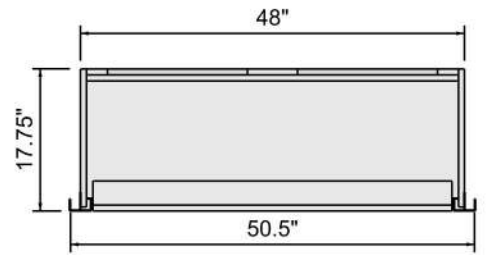

MODEL NAME: 4FT Shelf Cabinet

DATE: 7/10/2020 REVISION: 1001 UNITS: INCHES SHEET NO: 1 of 2

SRC Fixtures
9549 Frankoma Rd
Sapulpa, OK 74066

FILE LOCATION: G:_ALL CUSTOMERS\IVZ Next Gen\Next Gen Models\Tim\Current\NEXT GEN FINAL\Wall Cabinets\4FT Shelf Cabinet\4FT Shelf Cabinet.3dm

1 2 3 4 5 6 7 8 9 10 11

G
F
E
D
C
B
A

G
F
E
D
C
B
A

*Illustrated without Header and Finished End Panel.

MODEL NAME: 4FT Shelf Cabinet		DATE: 7/10/2020		REVISION: 1001	UNITS: INCHES	SHEET NO: 2 of 2
FILE LOCATION: G:_ALL CUSTOMERS\IVZ Next Gen\Next Gen Models\Tim\Current\NEXT GEN FINAL\Wall Cabinets\4FT Shelf Cabinet\4FT Shelf Cabinet.3dm						