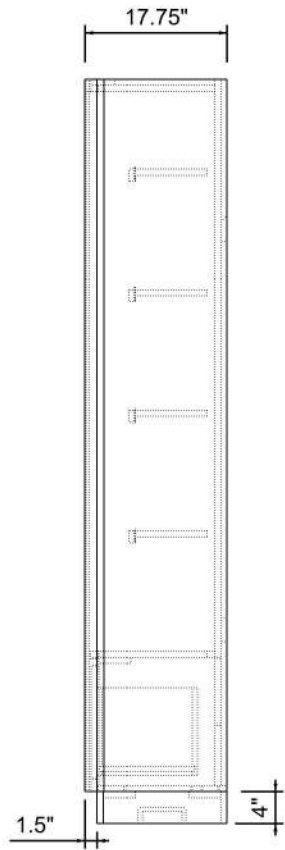

MODEL NAME: 4FT Shelf Cabinet

DATE: 7/10/2020 REVISION: 1001 UNITS: INCHES SHEET NO: 1 of 2

SRC Fixtures
9549 Frankoma Rd
Sapulpa, OK 74066

FILE LOCATION: G:_ALL CUSTOMERS\IVZ Next Gen\Next Gen Models\Tim\Current\NEXT GEN FINAL\Wall Cabinets\4FT Shelf Cabinet\4FT Shelf Cabinet.3dm

1 2 3 4 5 6 7 8 9 10 11

G
F
E
D
C
B
A

G
F
E
D
C
B
A

*Illustrated without Header and Finished End Panel.

MODEL NAME: 4FT Shelf Cabinet		DATE: 7/10/2020		REVISION: 1001	UNITS: INCHES	SHEET NO: 2 of 2
FILE LOCATION: G:_ALL CUSTOMERS\IVZ Next Gen\Next Gen Models\Tim\Current\NEXT GEN FINAL\Wall Cabinets\4FT Shelf Cabinet\4FT Shelf Cabinet.3dm						