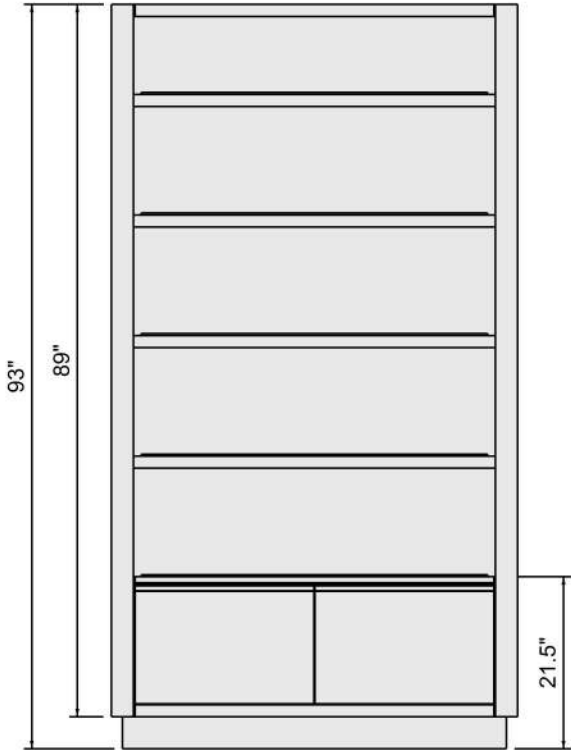

MODEL NAME: 4FT Shelf Cabinet

DATE: 7/10/2020 REVISION: 1001 UNITS: INCHES SHEET NO: 1 of 2

SRC Fixtures
9549 Frankoma Rd
Sapulpa, OK 74066

FILE LOCATION: G:_ALL CUSTOMERS\IVZ Next Gen\Next Gen Models\Tim\Current\NEXT GEN FINAL\Wall Cabinets\4FT Shelf Cabinet\4FT Shelf Cabinet.3dm

1 2 3 4 5 6 7 8 9 10 11

G
F
E
D
C
B
A

G
F
E
D
C
B
A

*Illustrated without Header and Finished End Panel.

MODEL NAME: 4FT Shelf Cabinet		DATE: 7/10/2020		REVISION: 1001	UNITS: INCHES	SHEET NO: 2 of 2
FILE LOCATION: G:_ALL CUSTOMERS\IVZ Next Gen\Next Gen Models\Tim\Current\NEXT GEN FINAL\Wall Cabinets\4FT Shelf Cabinet\4FT Shelf Cabinet.3dm						