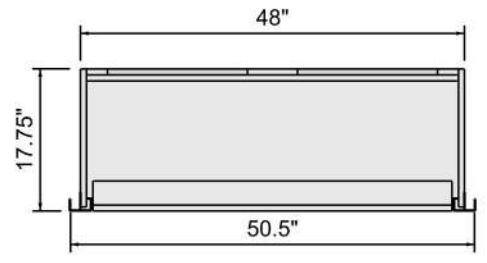

MODEL NAME: 4FT Slat Wall Cabinet

DATE: 7/10/2020 REVISION: 1001 UNITS: INCHES SHEET NO: 1 of 2

SRC Fixtures  
9549 Frankoma Rd  
Sapulpa, OK 74066

FILE LOCATION: G:\\_ALL CUSTOMERS\I\Z Next Gen\Next Gen Models\Tim\Current\NEXT GEN FINAL\Wall Cabinets\4FT Slat Wall Cabinet\4FT Slat Wall Cabinet.3dm

1 2 3 4 5 6 7 8 9 10 11

G

G

\*Illustrated without Header and Finished End Panel.

F

F

E

E

MODEL NAME: 4FT Slat Wall Cabinet		DATE: 7/10/2020		REVISION: 1001	UNITS: INCHES	SHEET NO: 2 of 2
FILE LOCATION:		G:\_ALL CUSTOMERS\IVZ Next Gen\Next Gen Models\Tim\Current\NEXT GEN FINAL\Wall Cabinets\4FT Slat Wall Cabinet\4FT Slat Wall Cabinet.3dm				