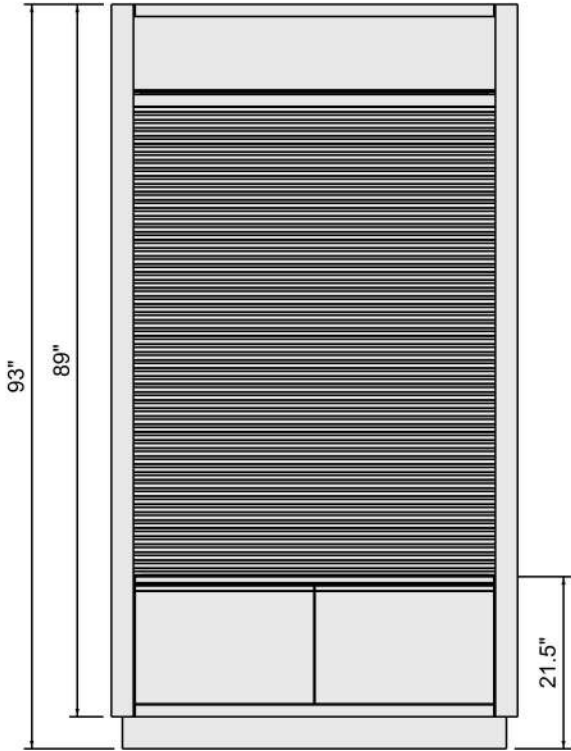

B

B

A

A

MODEL NAME: 4FT Slat Wall Cabinet		DATE: 7/10/2020		REVISION: 1001	UNITS: INCHES	SHEET NO: 2 of 2
FILE LOCATION:		G:_ALL CUSTOMERS\IVZ Next Gen\Next Gen Models\Tim\Current\NEXT GEN FINAL\Wall Cabinets\4FT Slat Wall Cabinet\4FT Slat Wall Cabinet.3dm				

SRC
FIXTURES

SRC Fixtures
9549 Frankoma Rd
Sapulpa, OK 74066

1 2 3 4 5 6 7 8 9 10 11