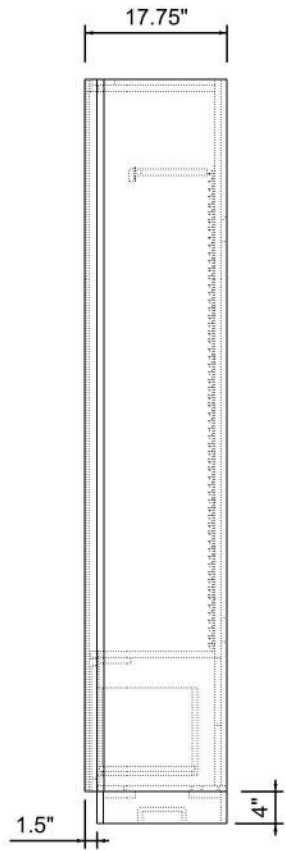

1 2 3 4 5 6 7 8 9 10 11

G

G

*Illustrated without Header and Finished End Panel.

F

F

E

E

D

D

C

C

B

B

A

A

MODEL NAME: 4FT Slat Wall Cabinet		DATE: 7/10/2020		REVISION: 1001	UNITS: INCHES	SHEET NO: 2 of 2
FILE LOCATION:		G:_ALL CUSTOMERS\IVZ Next Gen\Next Gen Models\Tim\Current\NEXT GEN FINAL\Wall Cabinets\4FT Slat Wall Cabinet\4FT Slat Wall Cabinet.3dm				

SRC
FIXTURES

SRC Fixtures
9549 Frankoma Rd
Sapulpa, OK 74066

1 2 3 4 5 6 7 8 9 10 11