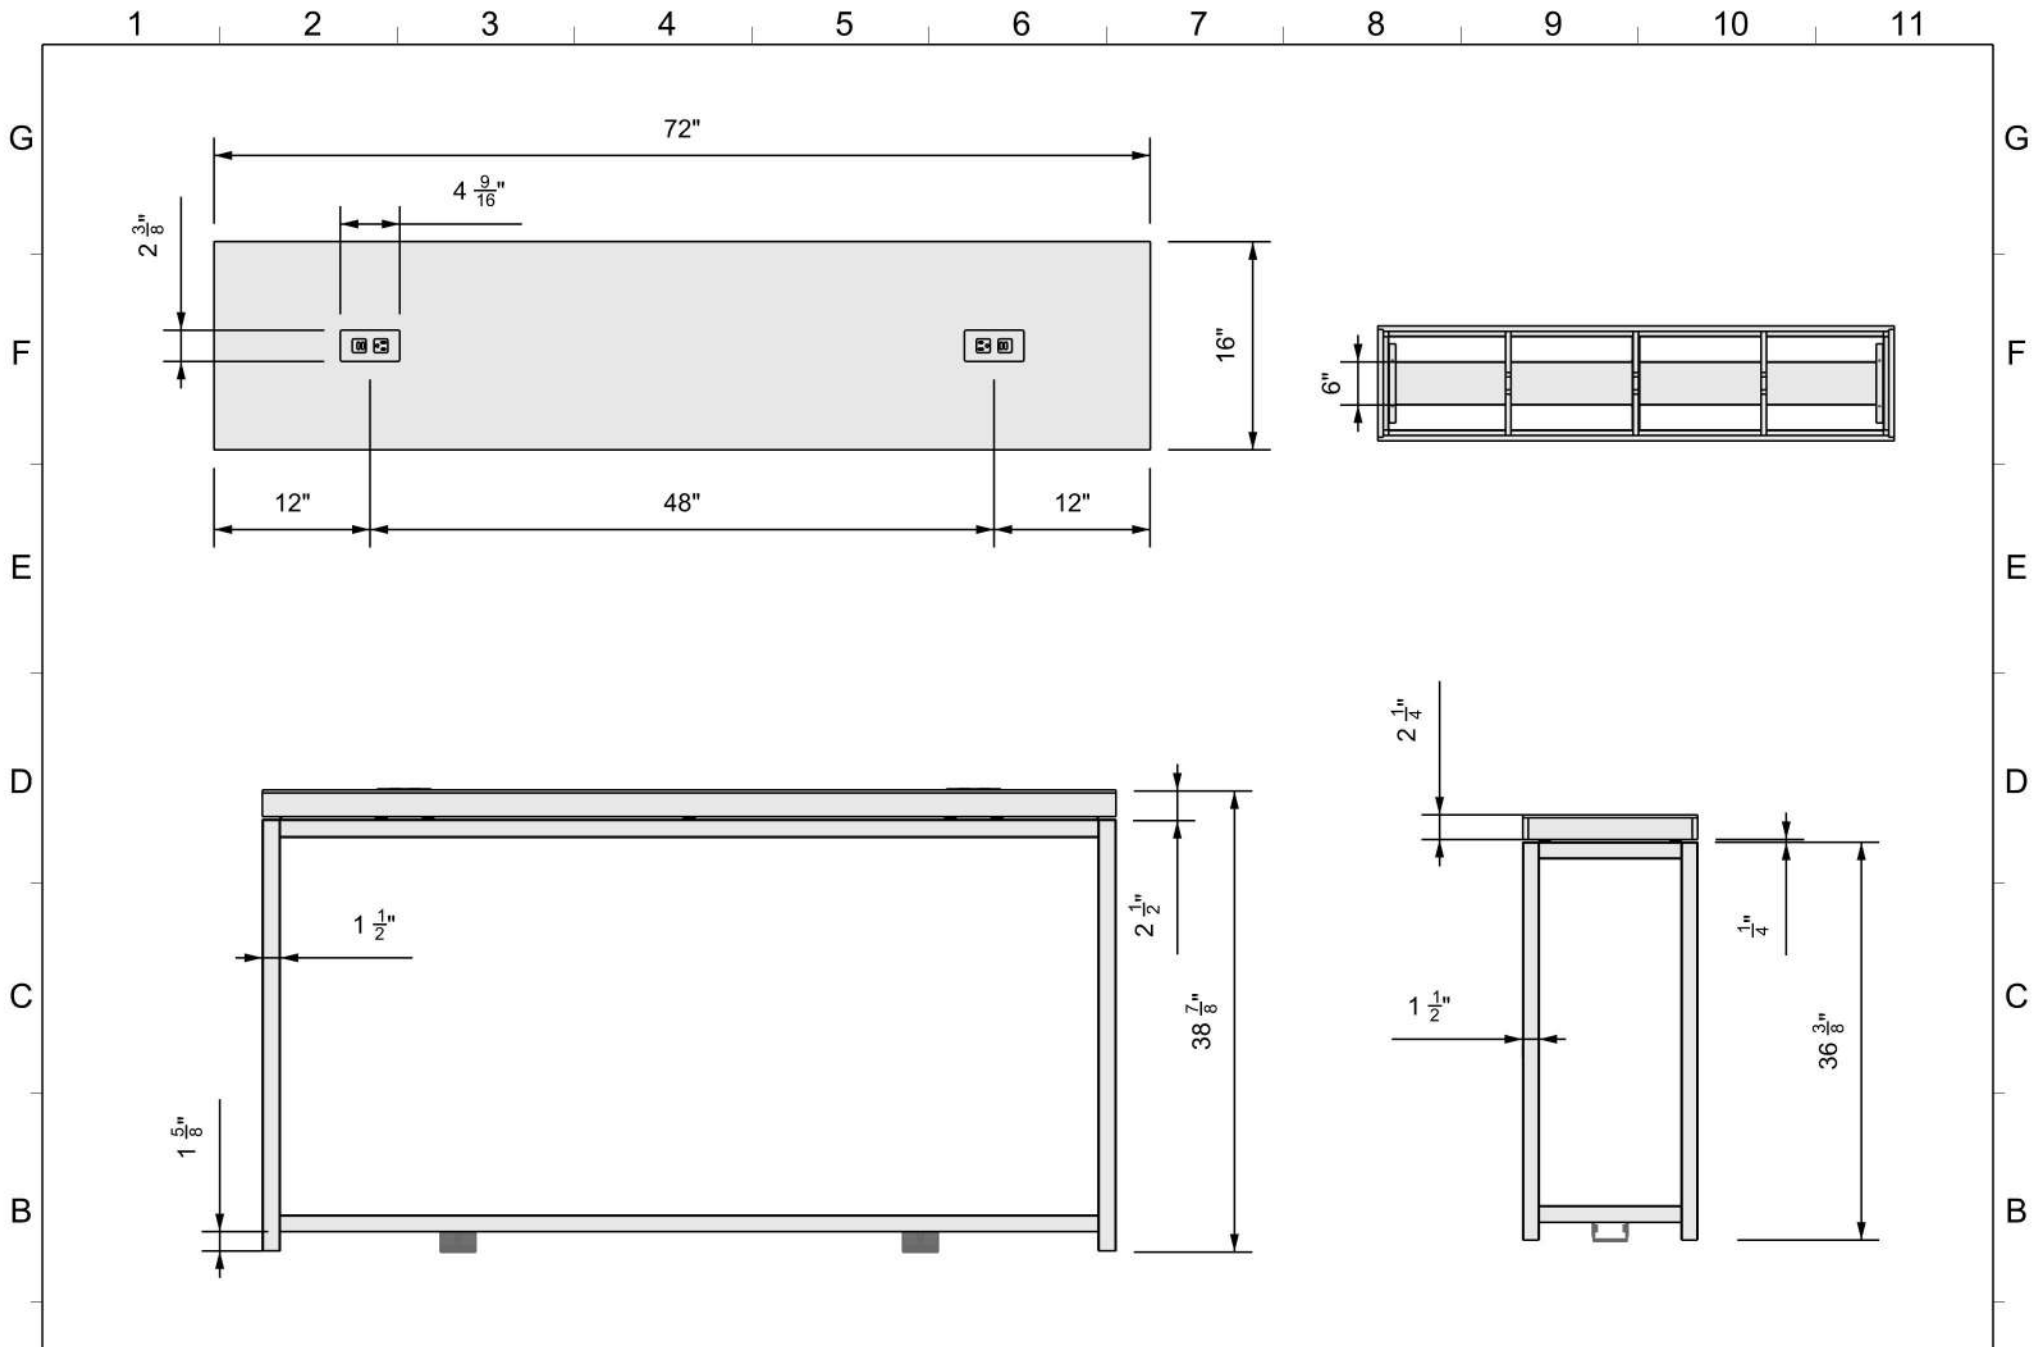

MODEL NAME: 6FT - Collaboration Bar

DATE: 7/10/2020 REVISION: 1001 UNITS: Inches SHEET NO: 3

SRC Fixtures
9549 Frankoma Rd
Sapulpa, OK 74066

FILE LOCATION: G:_ALL CUSTOMERS\I\Z Next Gen\Next Gen Models\Tim\Current\NEXT GEN FINAL\Josh Shop Drawings\6FT - Collaboration Bar.3dm