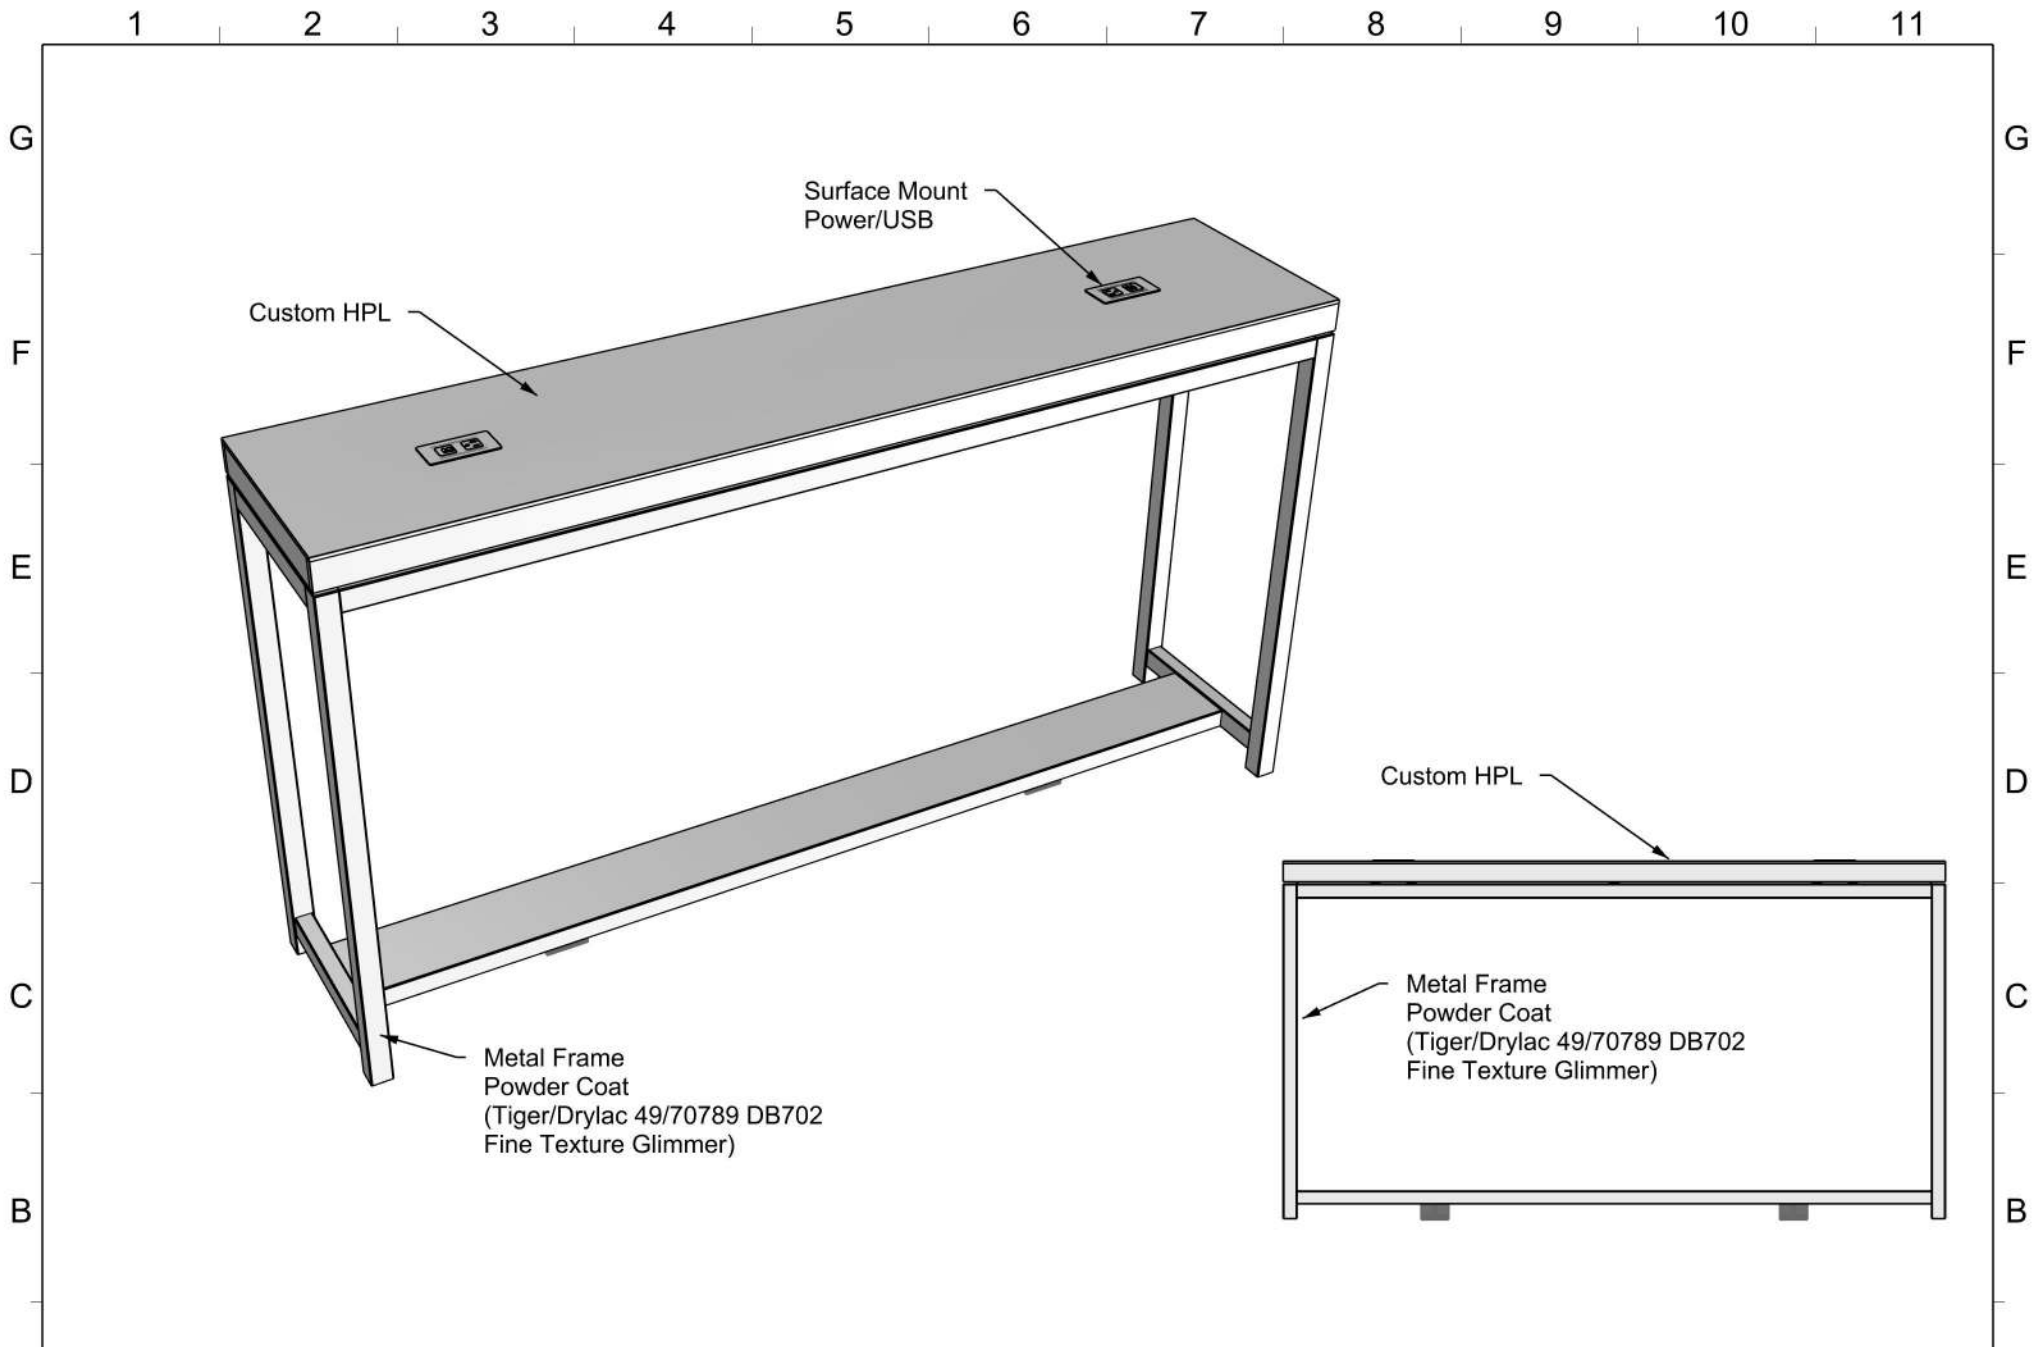

MODEL NAME: 6FT - Collaboration Bar

SRC Fixtures  
9549 Frankoma Rd  
Sapulpa, OK 74066

DATE:	7/10/2020	REVISION:	1001	UNITS:	Inches	SHEET NO:	1
-------	-----------	-----------	------	--------	--------	-----------	---

FILE LOCATION: G:\\_ALL CUSTOMERS\IVZ Next Gen\Next Gen Models\Tim\Current\NEXT GEN FINAL\Josh Shop Drawings\6FT - Collaboration Bar.3dm

A

A

1 2 3 4 5 6 7 8 9 10 11

MODEL NAME: 6FT - Collaboration Bar

DATE: 7/10/2020 REVISION: 1001 UNITS: Inches SHEET NO: 2