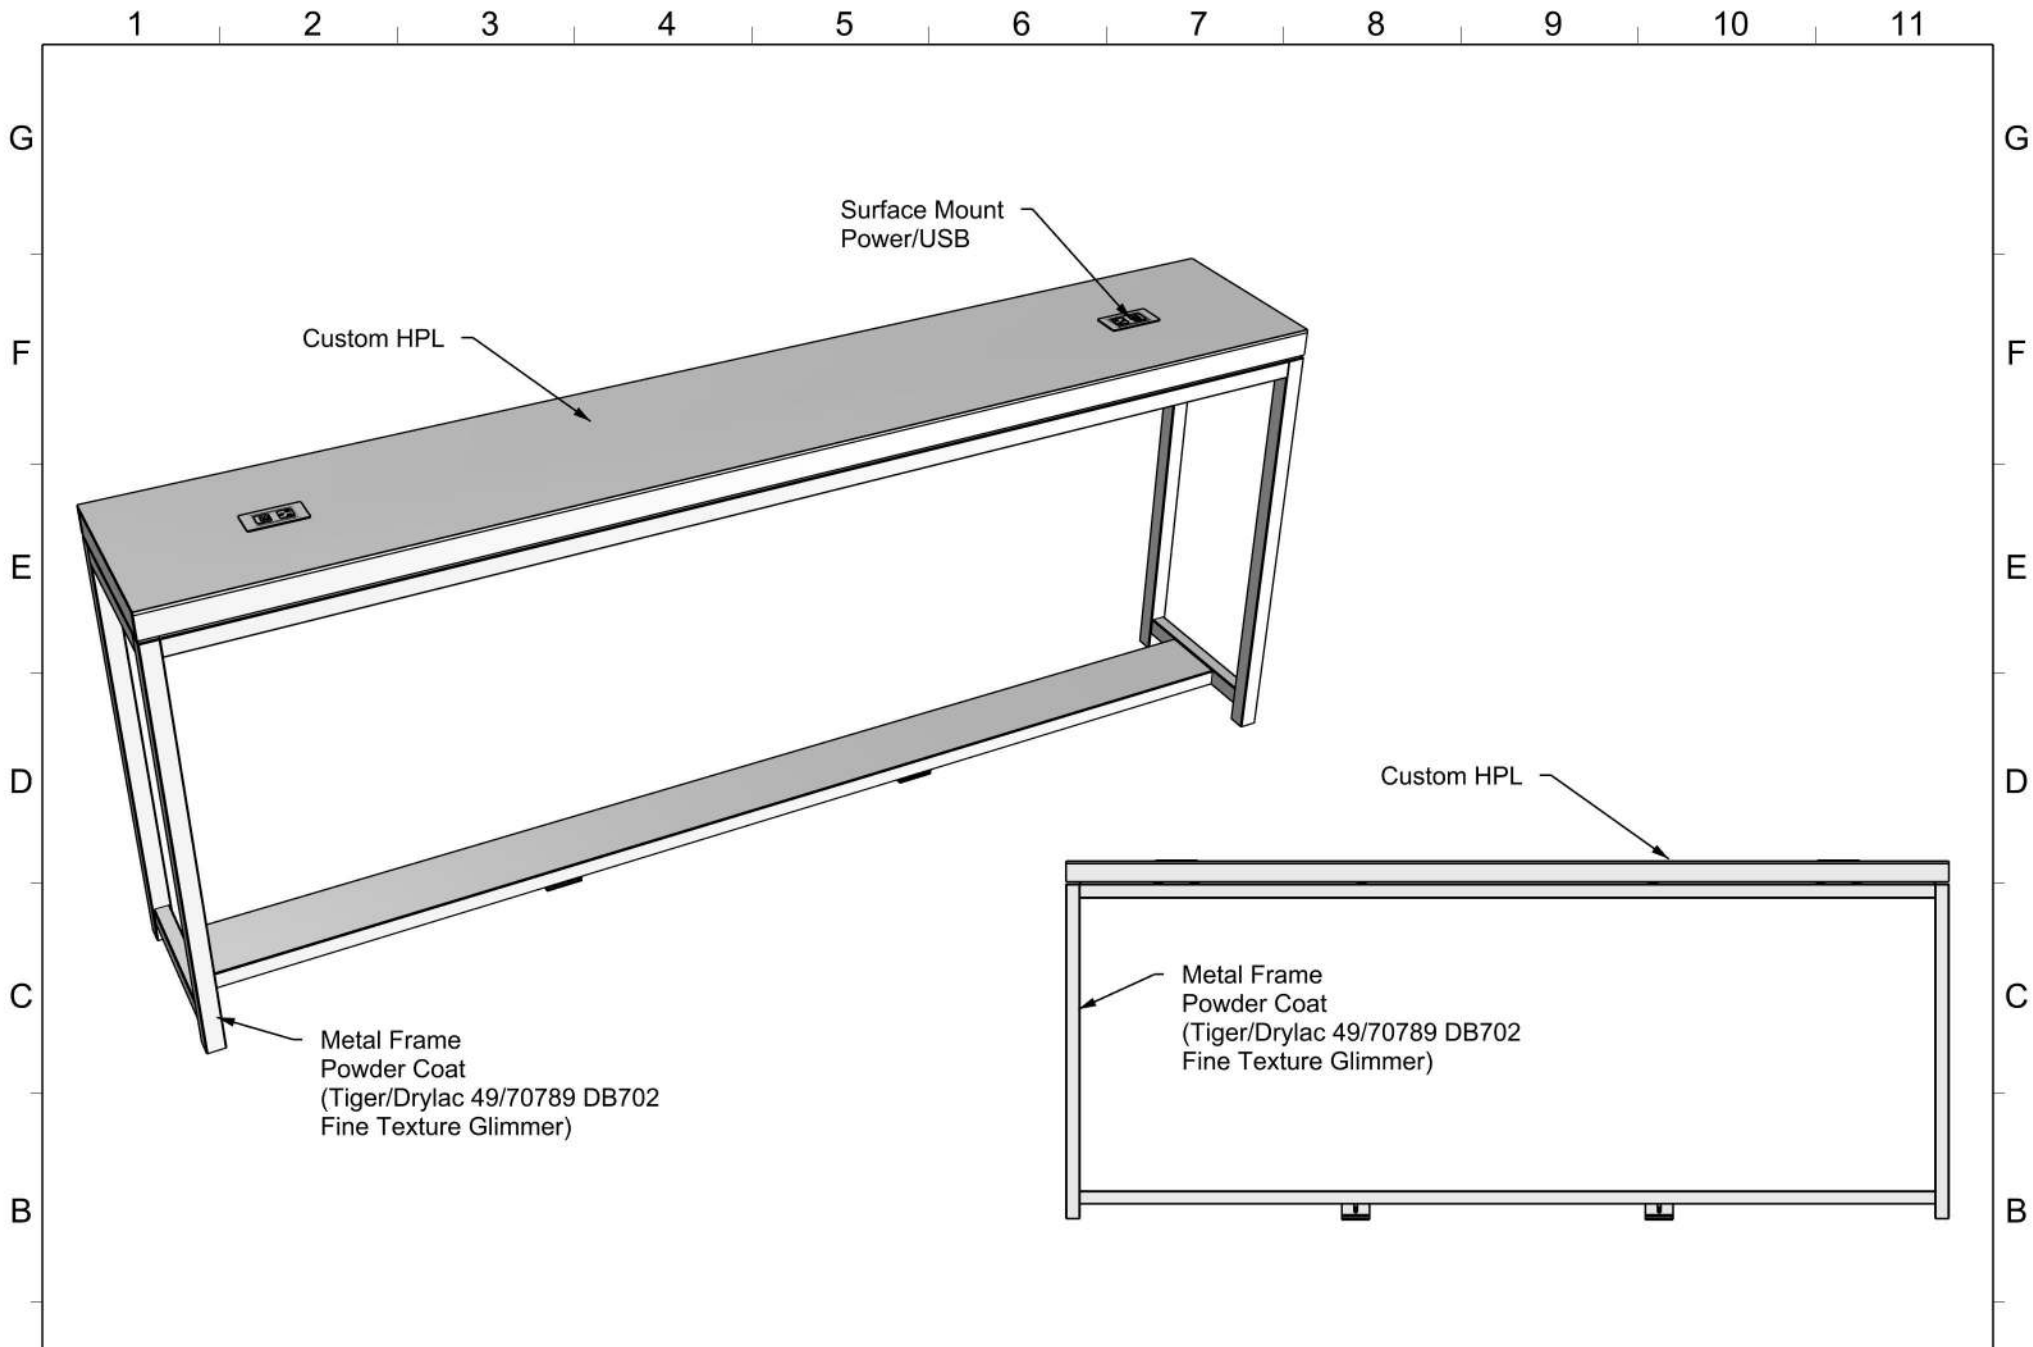

MODEL NAME: 8FT - Collaboration Bar

SRC Fixtures
9549 Frankoma Rd
Sapulpa, OK 74066

DATE:	7/10/2020	REVISION:	1001	UNITS:	Inches	SHEET NO:	1
-------	-----------	-----------	------	--------	--------	-----------	---

FILE LOCATION: G:_ALL CUSTOMERS\IVZ Next Gen\Next Gen Models\Tim\Current\NEXT GEN FINAL\Josh Shop Drawings\8FT - Collaboration Bar.3dm

A

A

1 2 3 4 5 6 7 8 9 10 11

MODEL NAME: 8FT - Collaboration Bar

DATE: 7/10/2020 REVISION: 1001 UNITS: Inches SHEET NO: 2