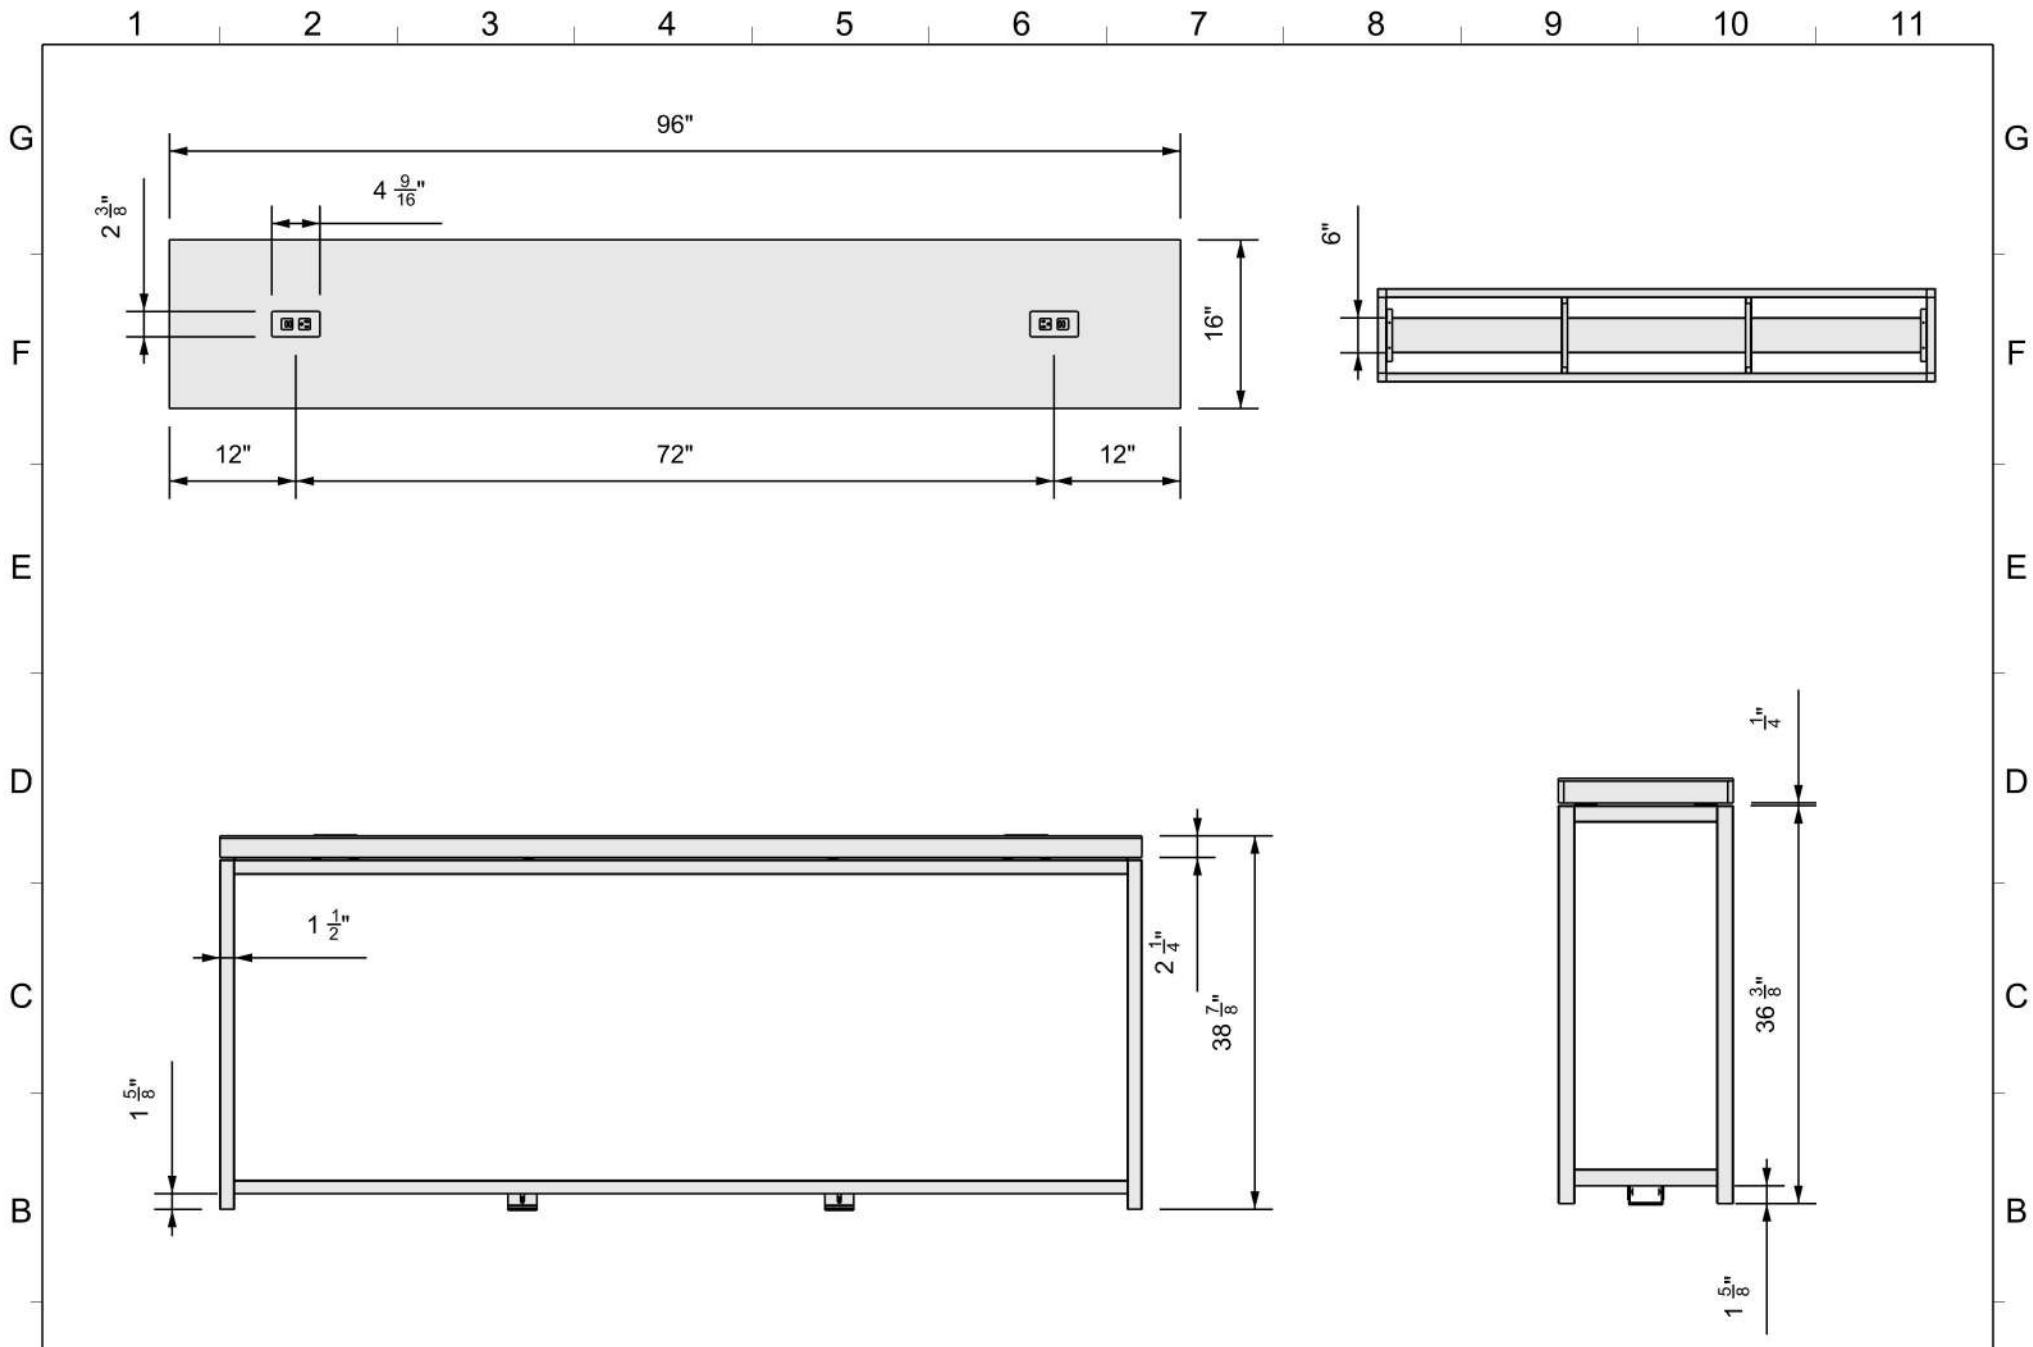

MODEL NAME: 8FT - Collaboration Bar

DATE: 7/10/2020 REVISION: 1001 UNITS: Inches SHEET NO: 3

SRC Fixtures
9549 Frankoma Rd
Sapulpa, OK 74066

FILE LOCATION: G:_ALL CUSTOMERS\IVZ Next Gen\Next Gen Models\Tim\Current\NEXT GEN FINAL\Josh Shop Drawings\8FT - Collaboration Bar.3dm