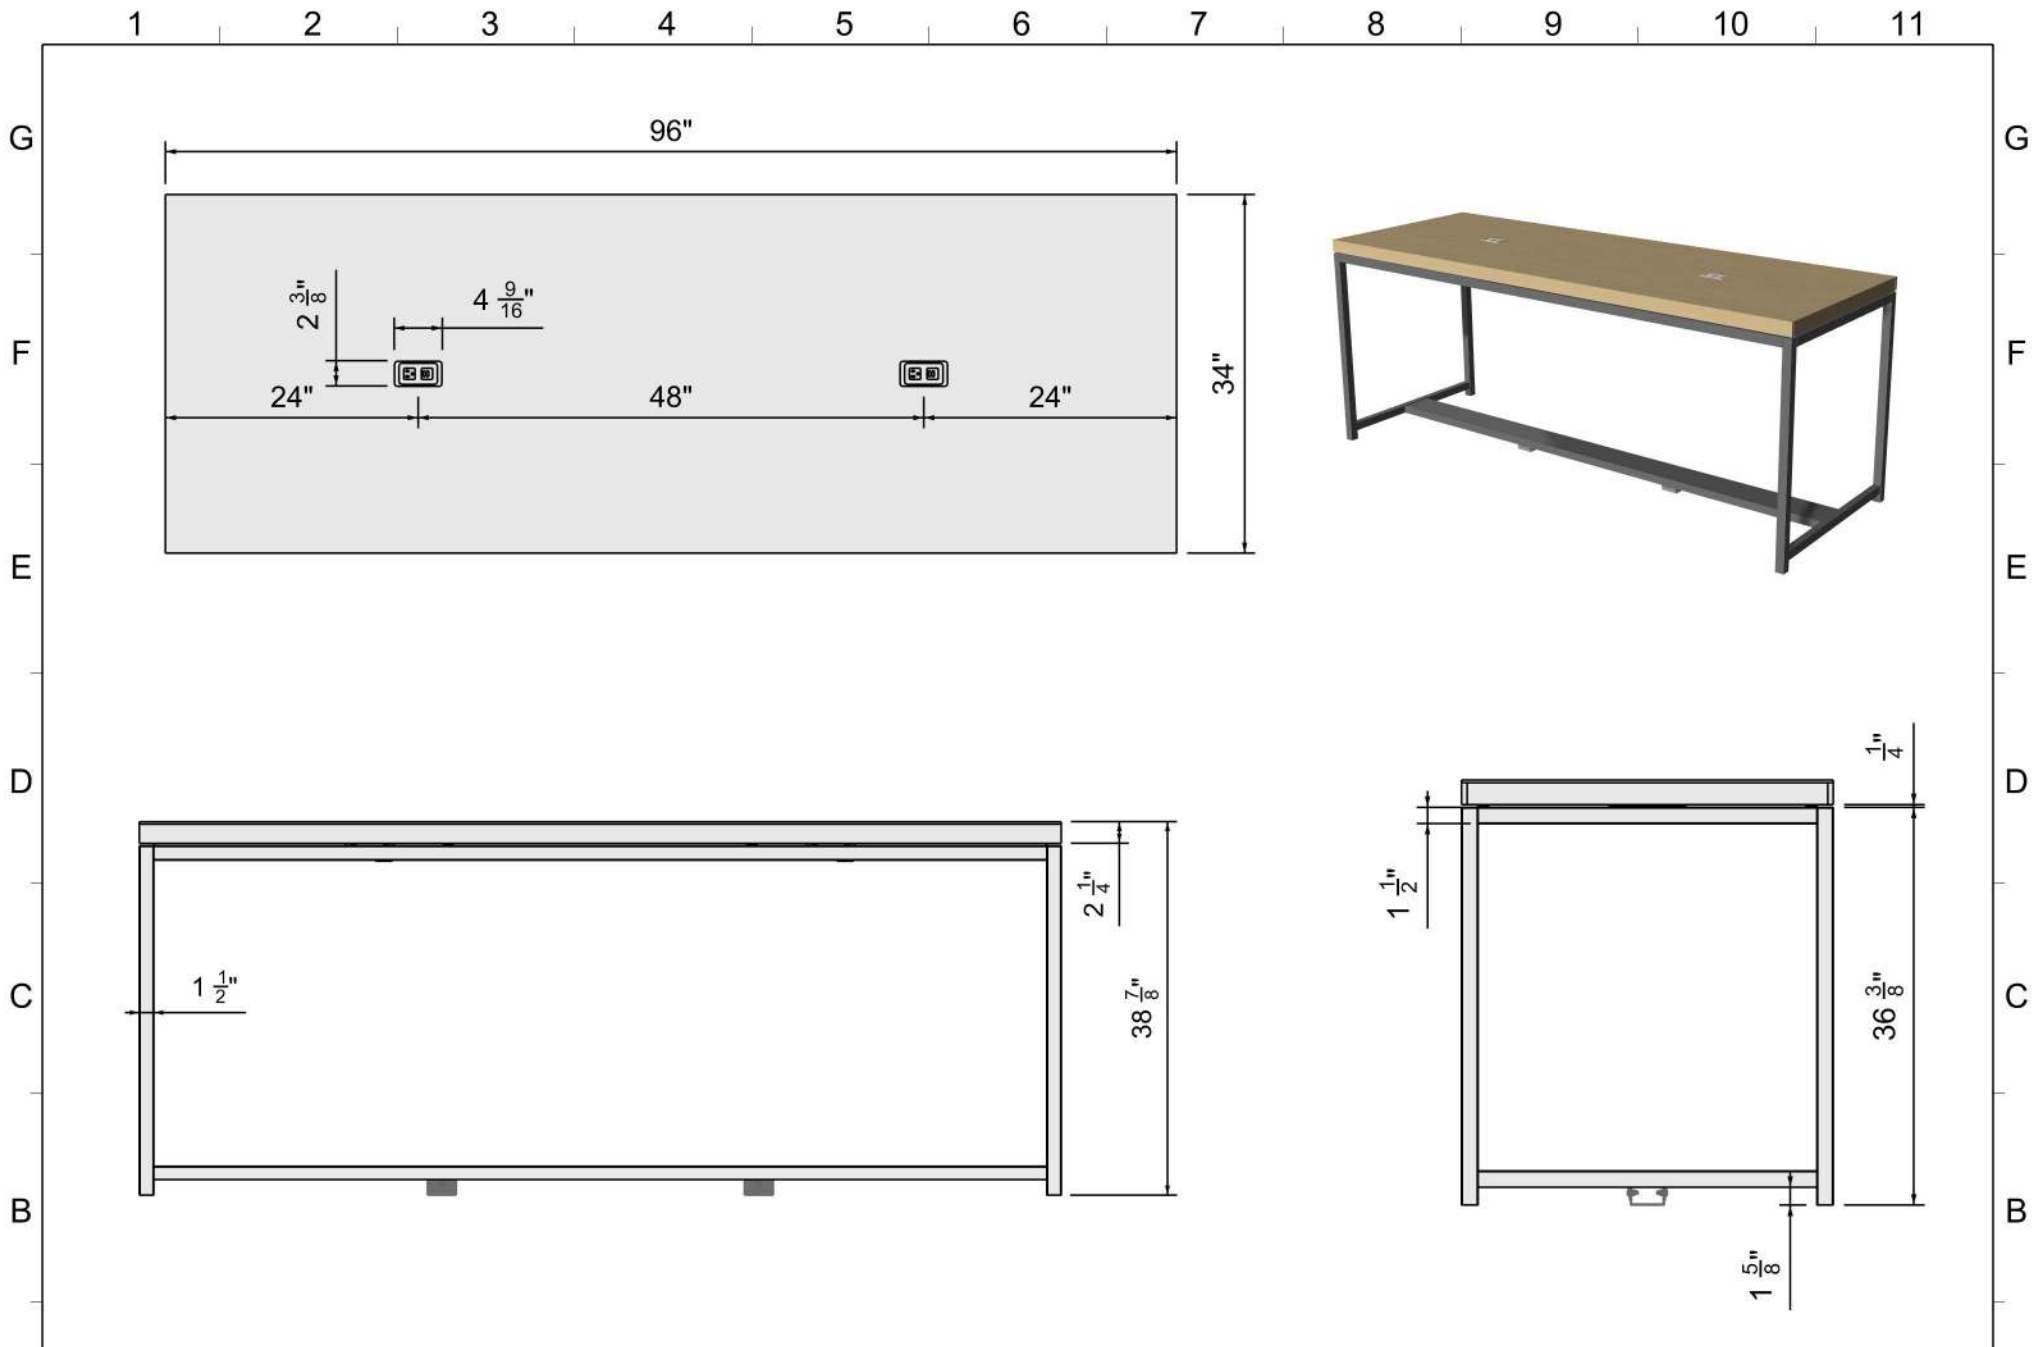

FILE LOCATION: G:_ALL CUSTOMERS\IVZ Next Gen\Next Gen Models\Tim\Current\NEXT GEN FINAL\8FT Collaboration Table_8FT Collaboration Table.3dm

A

A

1 2 3 4 5 6 7 8 9 10 11

MODEL NAME: 8FT Collaboration Table

SRC Fixtures
9549 Frankoma Rd
Sapulpa, OK 74066

DATE:	7/10/2020	REVISION:	1001	UNITS:	Inches	SHEET NO:	2
-------	-----------	-----------	------	--------	--------	-----------	---

FILE LOCATION: G:_ALL CUSTOMERS\IVZ Next Gen\Next Gen Models\Tim\Current\NEXT GEN FINAL\8FT Collaboration Table_8FT Collaboration Table.3dm

MODEL NAME: 8FT Collaboration Table

DATE: 7/10/2020 REVISION: 1001 UNITS: Inches SHEET NO: 3

SRC Fixtures
9549 Frankoma Rd
Sapulpa, OK 74066

FILE LOCATION: G:_ALL CUSTOMERS\IVZ Next Gen\Next Gen Models\Tim\Current\NEXT GEN FINAL\8FT Collaboration Table_8FT Collaboration Table.3dm