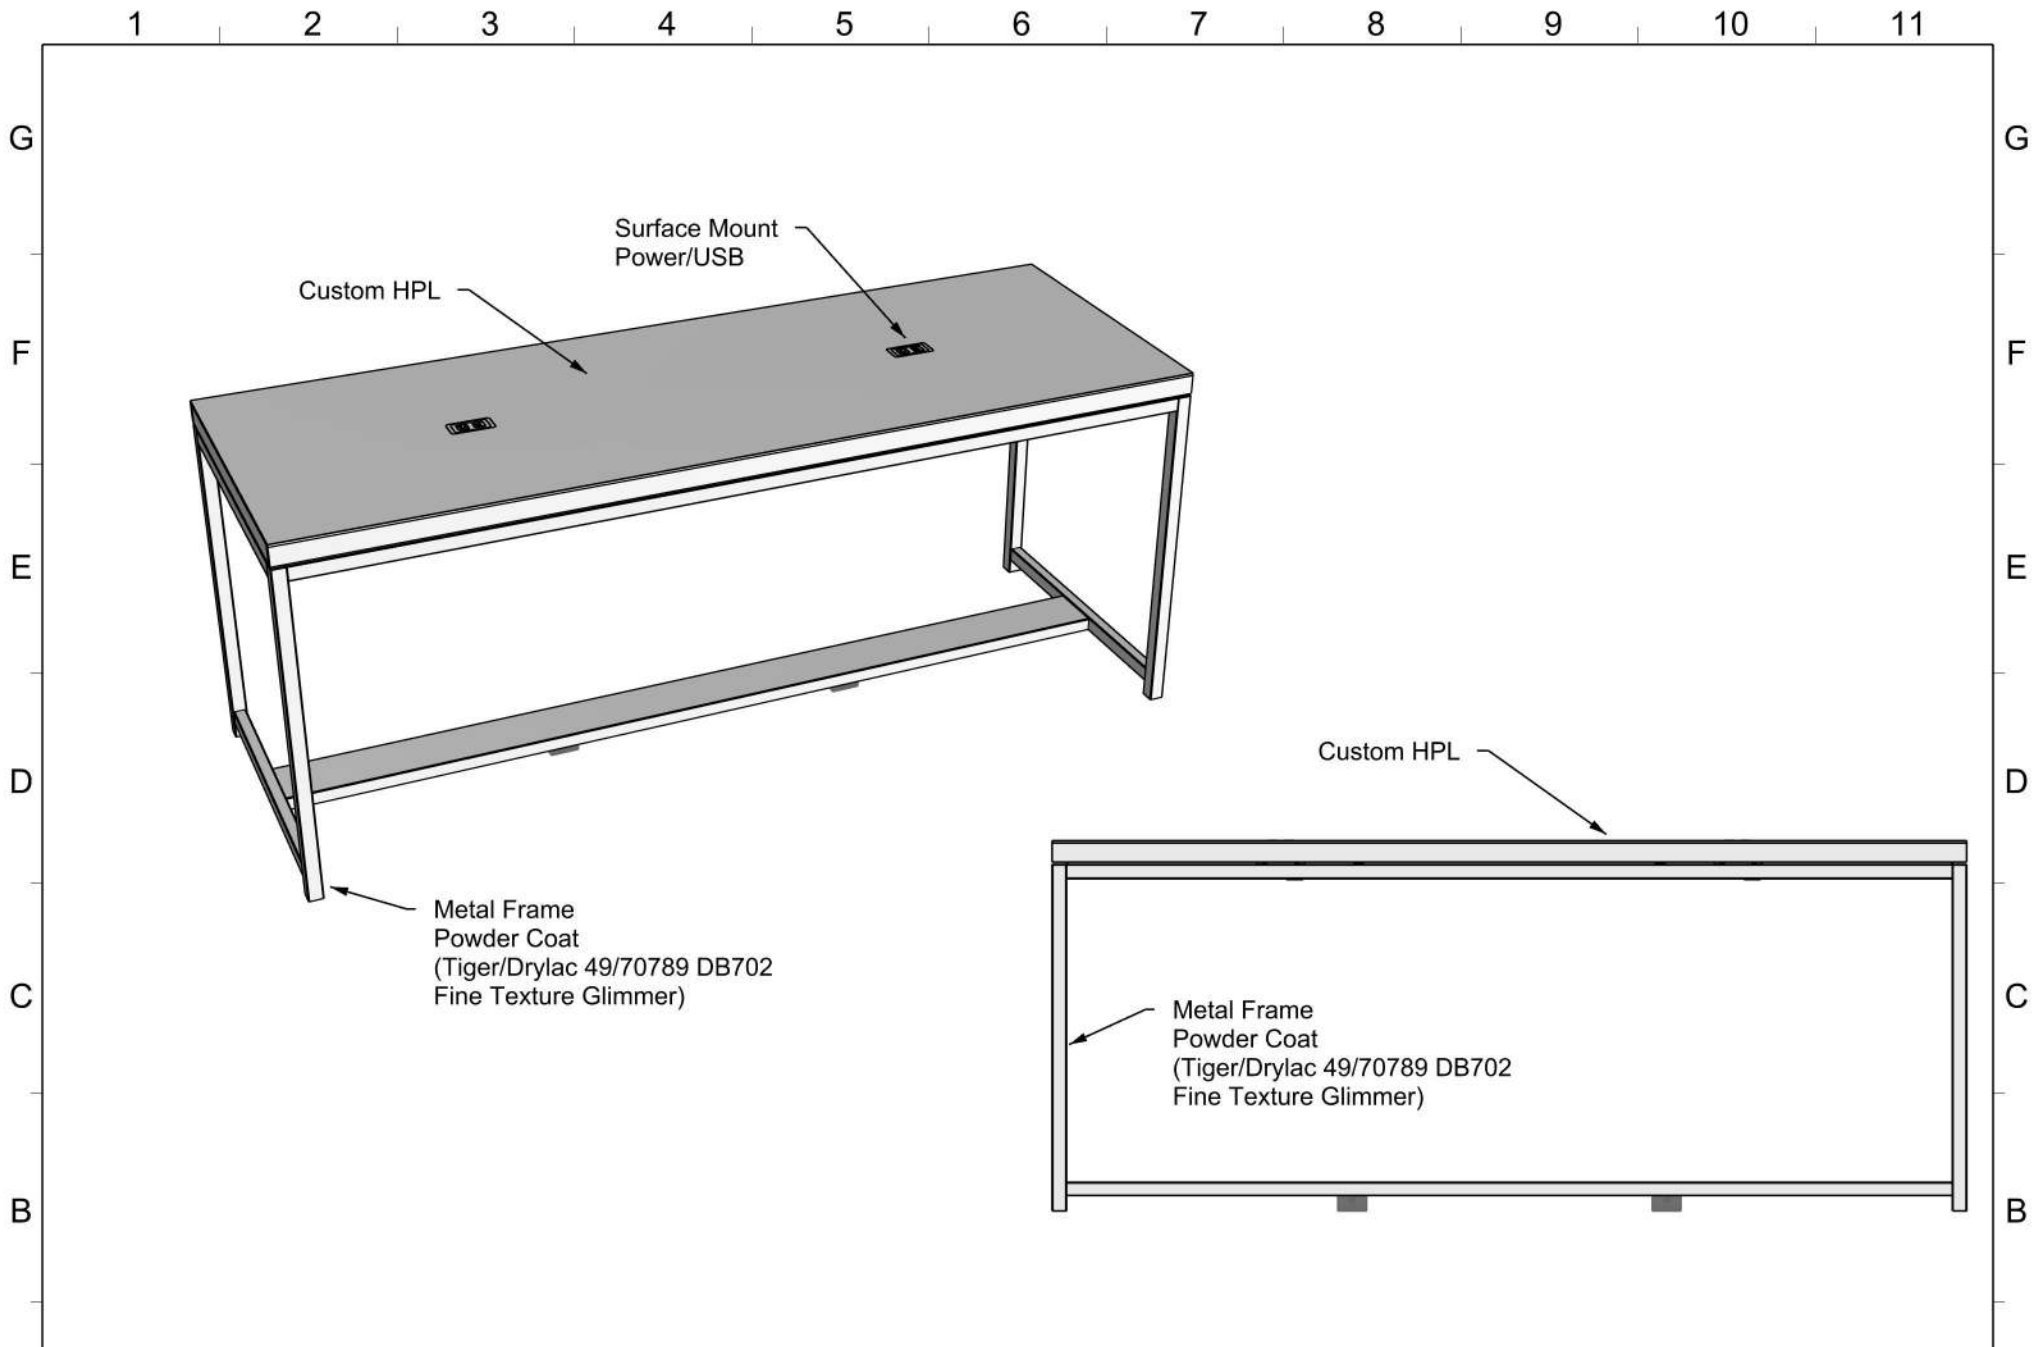

MODEL NAME: 8FT Collaboration Table

SRC Fixtures
9549 Frankoma Rd
Sapulpa, OK 74066

DATE:	7/10/2020	REVISION:	1001	UNITS:	Inches	SHEET NO:	1
-------	-----------	-----------	------	--------	--------	-----------	---

FILE LOCATION: G:_ALL CUSTOMERS\IVZ Next Gen\Next Gen Models\Tim\Current\NEXT GEN FINAL\8FT Collaboration Table_8FT Collaboration Table.3dm

A

A

1 2 3 4 5 6 7 8 9 10 11

MODEL NAME: 8FT Collaboration Table

SRC Fixtures
9549 Frankoma Rd
Sapulpa, OK 74066

DATE:	7/10/2020	REVISION:	1001	UNITS:	Inches	SHEET NO:	2
-------	-----------	-----------	------	--------	--------	-----------	---

FILE LOCATION: G:_ALL CUSTOMERS\IVZ Next Gen\Next Gen Models\Tim\Current\NEXT GEN FINAL\8FT Collaboration Table_8FT Collaboration Table.3dm

MODEL NAME: 8FT Collaboration Table

DATE: 7/10/2020 REVISION: 1001 UNITS: Inches SHEET NO: 3

SRC Fixtures
9549 Frankoma Rd
Sapulpa, OK 74066

FILE LOCATION: G:_ALL CUSTOMERS\IVZ Next Gen\Next Gen Models\Tim\Current\NEXT GEN FINAL\8FT Collaboration Table_8FT Collaboration Table.3dm