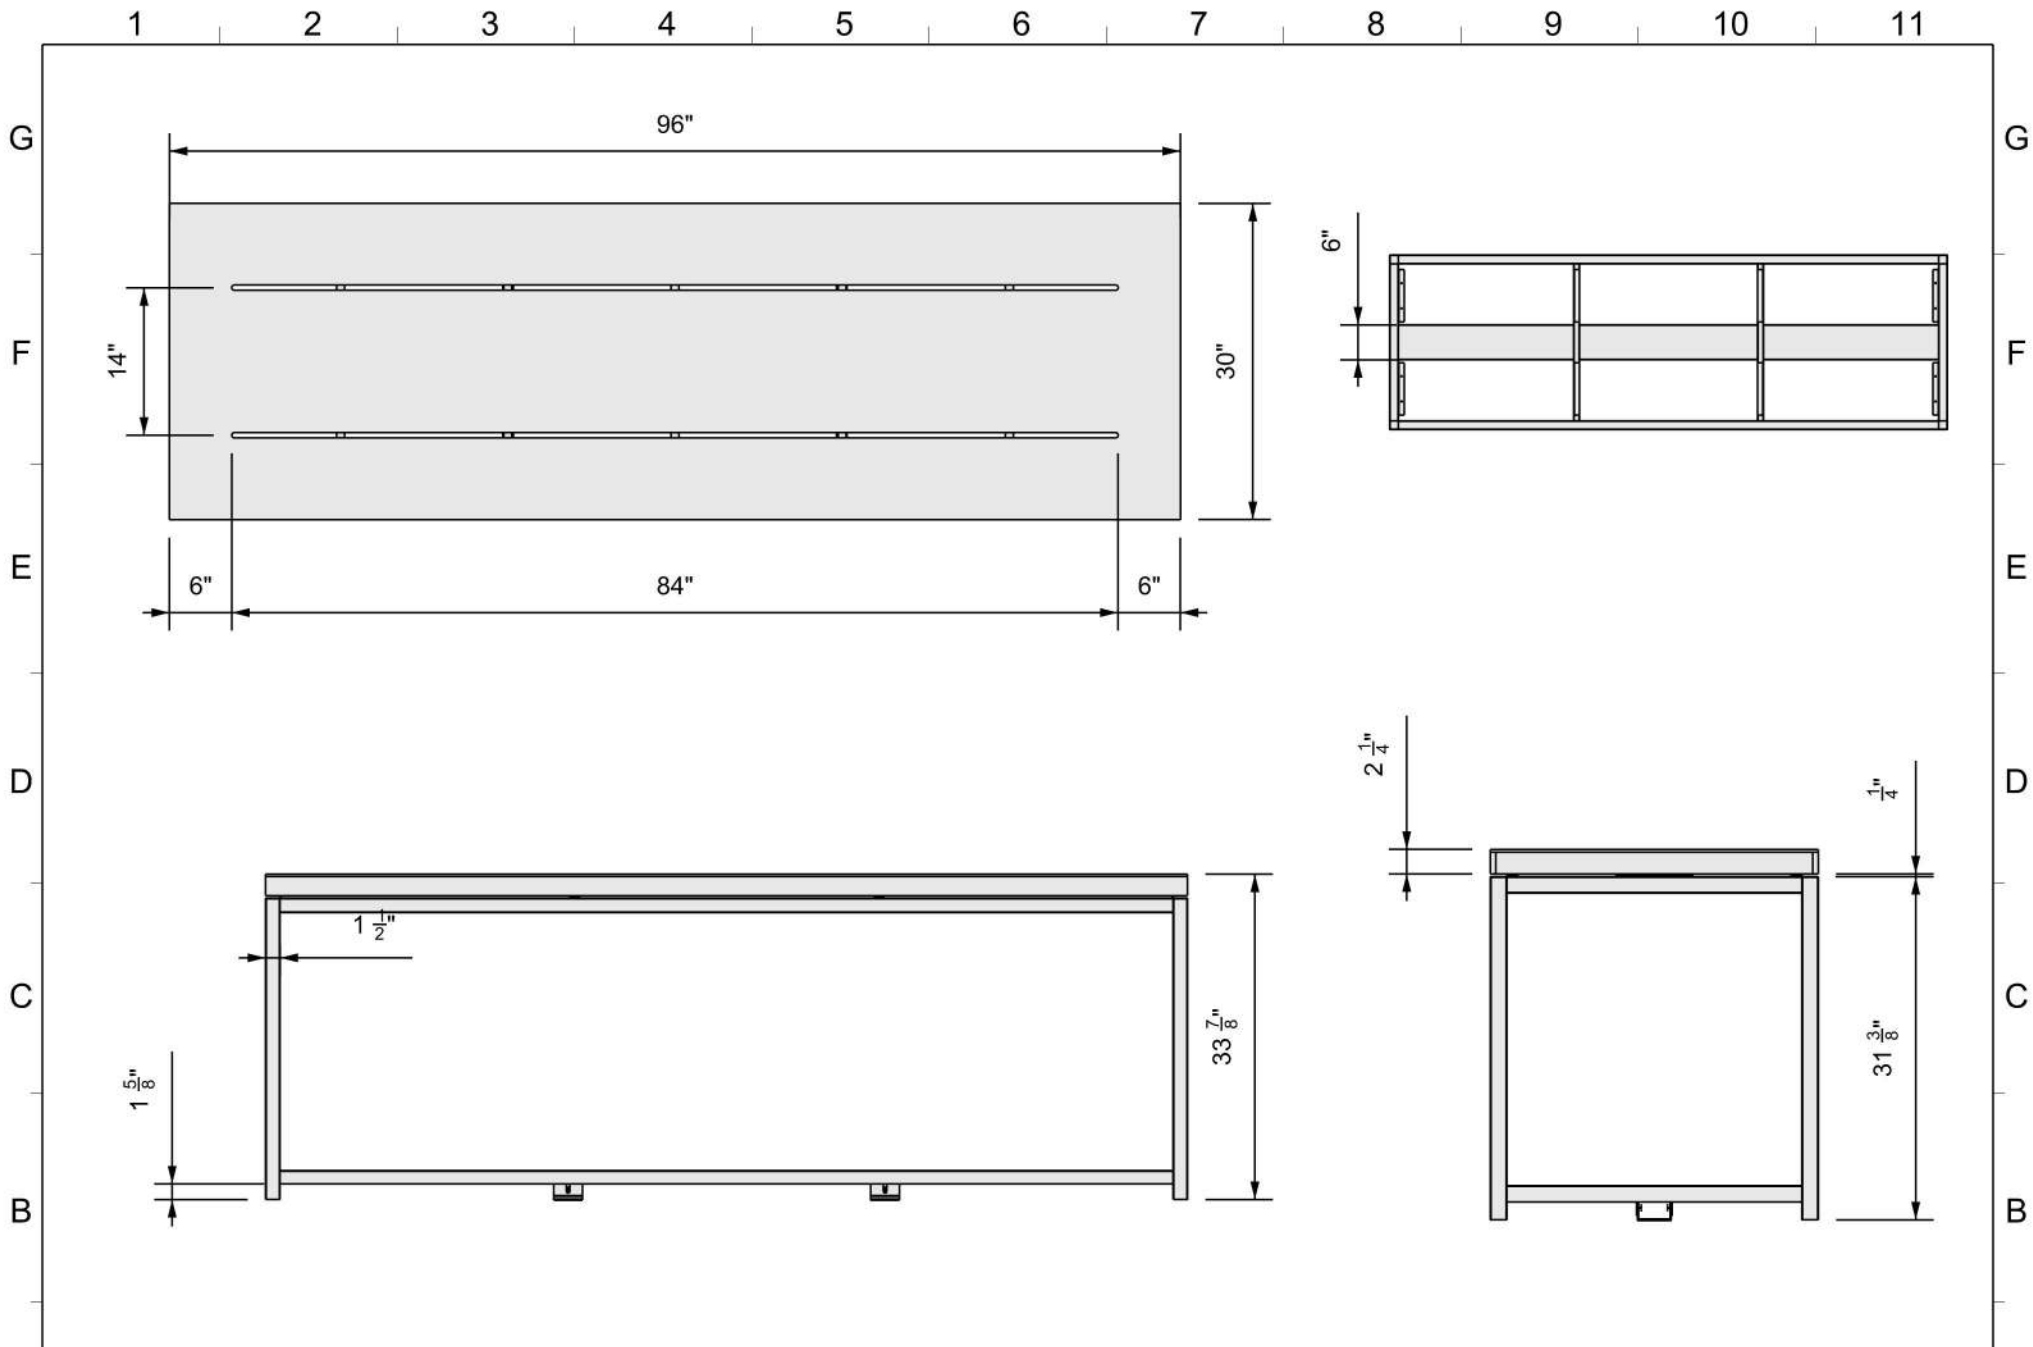

FILE LOCATION: G:_ALL CUSTOMERS\IVZ Next Gen\Next Gen Models\Tim\Current\NEXT GEN FINAL\Josh Shop Drawings\8FT - Experience Table.3dm

A

A

1 2 3 4 5 6 7 8 9 10 11

MODEL NAME: 8FT - Experience Table

DATE:	7/10/2020	REVISION:	1001	UNITS:	Inches	SHEET NO:	2
-------	-----------	-----------	------	--------	--------	-----------	---

MODEL NAME: 8FT - Experience Table

DATE: 7/10/2020 REVISION: 1001 UNITS: Inches SHEET NO: 3

SRC Fixtures
9549 Frankoma Rd
Sapulpa, OK 74066

FILE LOCATION: G:_ALL CUSTOMERS\IVZ Next Gen\Next Gen Models\Tim\Current\NEXT GEN FINAL\Josh Shop Drawings\8FT - Experience Table.3dm