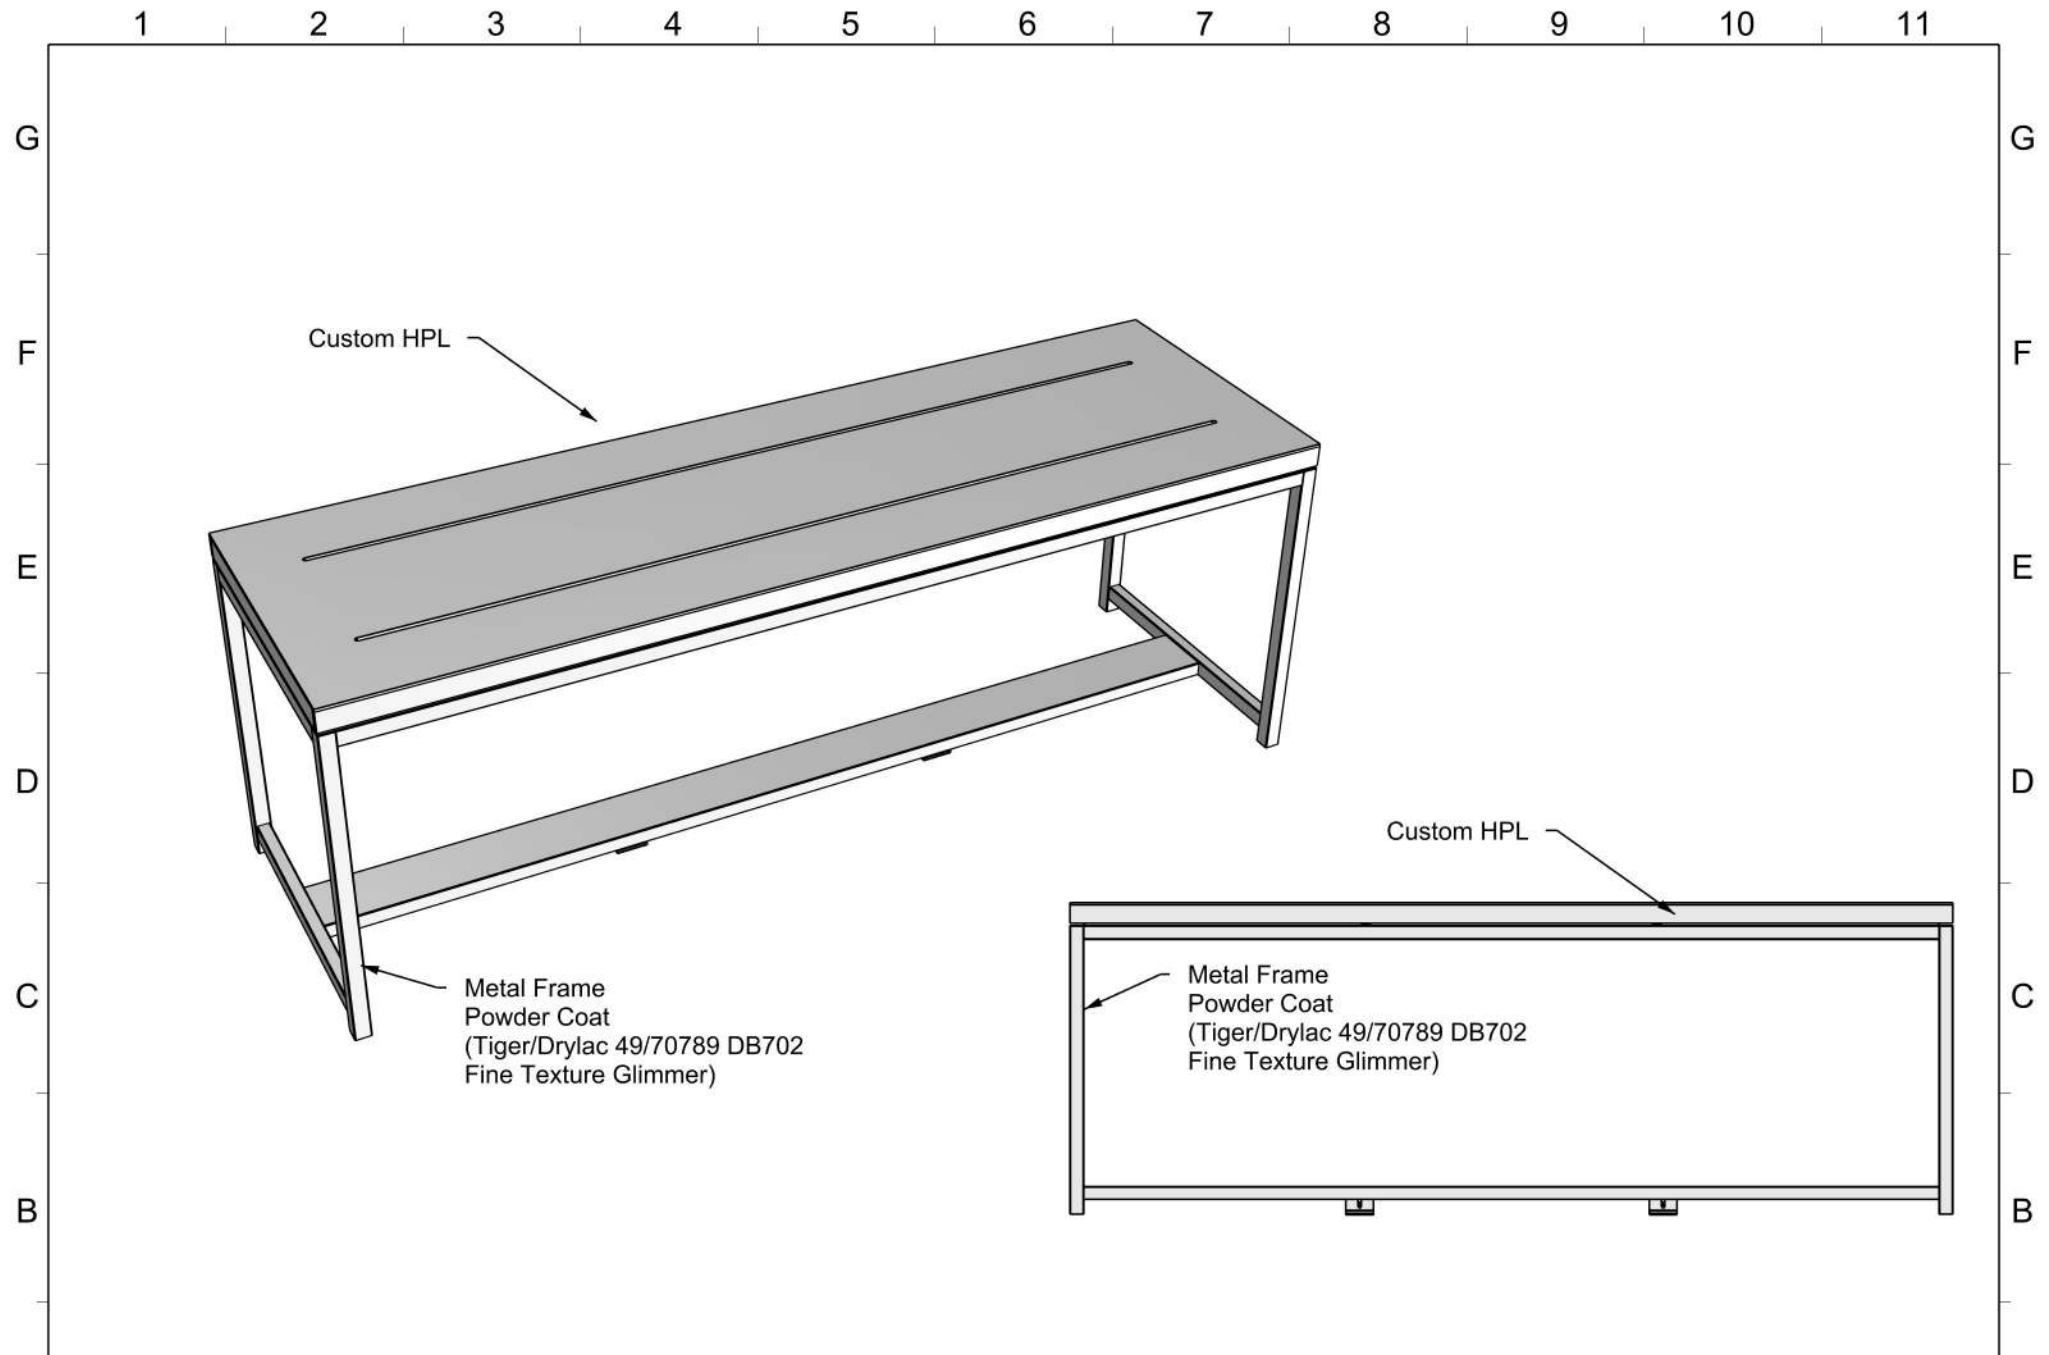

MODEL NAME: 8FT - Experience Table

SRC Fixtures
9549 Frankoma Rd
Sapulpa, OK 74066

DATE:	7/10/2020	REVISION:	1001	UNITS:	Inches	SHEET NO:	1
-------	-----------	-----------	------	--------	--------	-----------	---

FILE LOCATION: G:_ALL CUSTOMERS\IVZ Next Gen\Next Gen Models\Tim\Current\NEXT GEN FINAL\Josh Shop Drawings\8FT - Experience Table.3dm

A

A

1 2 3 4 5 6 7 8 9 10 11

MODEL NAME: 8FT - Experience Table

DATE:	7/10/2020	REVISION:	1001	UNITS:	Inches	SHEET NO:	2
-------	-----------	-----------	------	--------	--------	-----------	---

MODEL NAME: 8FT - Experience Table

DATE: 7/10/2020 REVISION: 1001 UNITS: Inches SHEET NO: 3

SRC Fixtures
9549 Frankoma Rd
Sapulpa, OK 74066

FILE LOCATION: G:_ALL CUSTOMERS\IVZ Next Gen\Next Gen Models\Tim\Current\NEXT GEN FINAL\Josh Shop Drawings\8FT - Experience Table.3dm