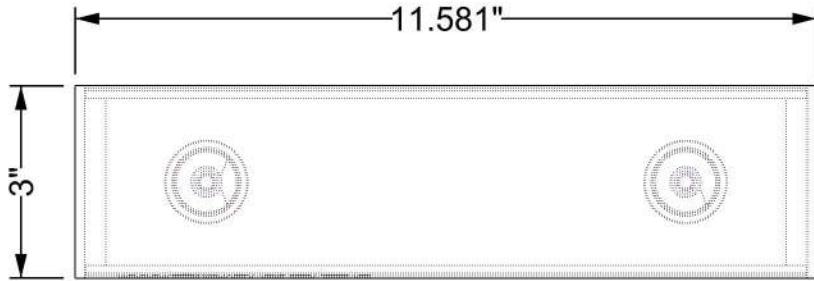

Magnetic Graphic

Wayfinder

Magnetized Bottom

MODEL NAME: Aisle Fixture Wayfinder

DATE: 7/10/2020 REVISION: 1001 UNITS: INCHES SHEET NO: 1 of 2

FILE LOCATION: G:_ALL CUSTOMERS\IVZ Next Gen\Next Gen Models\Tim\Current\NEXT GEN FINAL\Wayfinders\Aisle Fixture Wayfinder\Aisle Fixture Wayfinder.3dm

SRC Fixtures
9549 Frankoma Rd
Sapulpa, OK 74066

Top View

Magnetized Bottom

Front View

Right View

MODEL NAME: Aisle Fixture Wayfinder

DATE: 7/10/2020 REVISION: 1001 UNITS: INCHES SHEET NO: 2 of 2

SRC Fixtures
9549 Frankoma Rd
Sapulpa, OK 74066