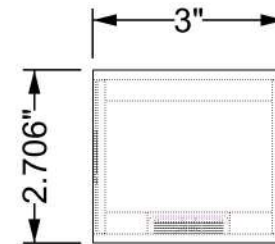

Magnetic Graphic

Wayfinder

Magnetized Bottom

MODEL NAME: Aisle Fixture Wayfinder

DATE: 7/10/2020 REVISION: 1001 UNITS: INCHES SHEET NO: 1 of 2

FILE LOCATION: G:_ALL CUSTOMERS\IVZ Next Gen\Next Gen Models\Tim\Current\NEXT GEN FINAL\Wayfinders\Aisle Fixture Wayfinder\Aisle Fixture Wayfinder.3dm

SRC Fixtures
9549 Frankoma Rd
Sapulpa, OK 74066

Top View

Magnetized Bottom

Front View

Right View

MODEL NAME: Aisle Fixture Wayfinder

DATE: 7/10/2020 REVISION: 1001 UNITS: INCHES SHEET NO: 2 of 2

SRC Fixtures
9549 Frankoma Rd
Sapulpa, OK 74066