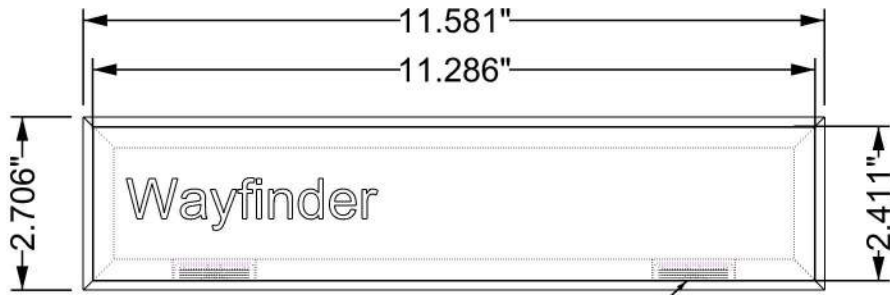

Magnetic Graphic

Wayfinder

Magnetized Bottom

MODEL NAME: Aisle Fixture Wayfinder

DATE: 7/10/2020 REVISION: 1001 UNITS: INCHES SHEET NO: 1 of 2

FILE LOCATION: G:_ALL CUSTOMERS\IVZ Next Gen\Next Gen Models\Tim\Current\NEXT GEN FINAL\Wayfinders\Aisle Fixture Wayfinder\Aisle Fixture Wayfinder.3dm

SRC Fixtures
9549 Frankoma Rd
Sapulpa, OK 74066

Top View

Magnetized Bottom

Front View

Right View

MODEL NAME: Aisle Fixture Wayfinder

DATE: 7/10/2020 REVISION: 1001 UNITS: INCHES SHEET NO: 2 of 2

SRC Fixtures
9549 Frankoma Rd
Sapulpa, OK 74066