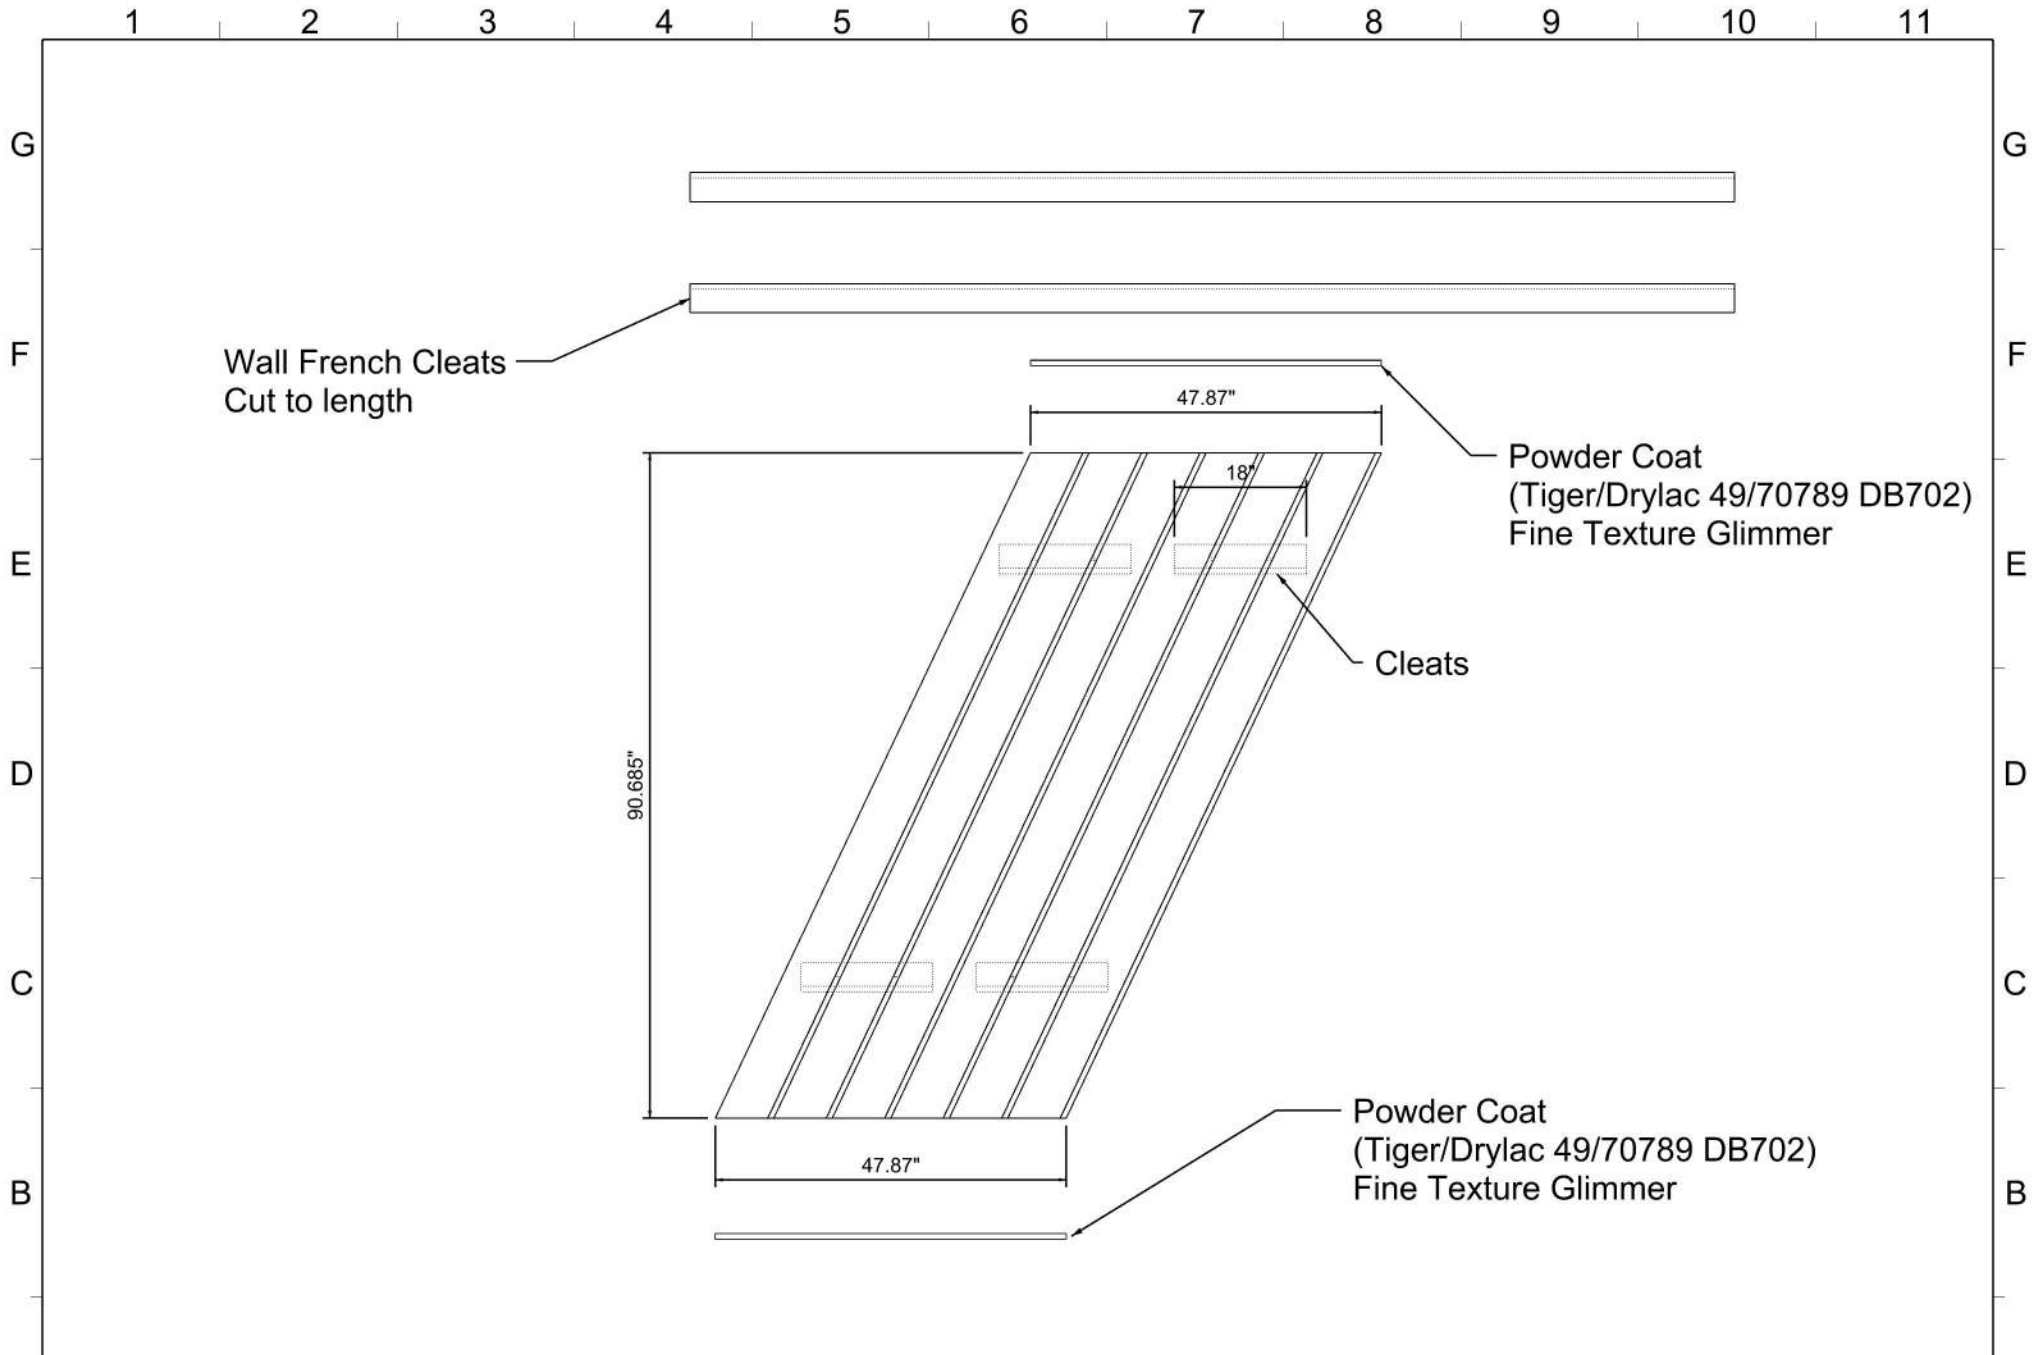

Custom HPL

MODEL NAME: Brand Wall_4ft Add On Kit

DATE: 7/10/2020 REVISION: 1001 UNITS: INCHES SHEET NO: 1 of 2

SRC Fixtures
9549 Frankoma Rd
Sapulpa, OK 74066

FILE LOCATION: G:_ALL CUSTOMERS\I\Z Next Gen\Next Gen Models\Tim\Current\NEXT GEN FINAL\Brand Wall\Brand Wall_4ft Add On Kit.3dm

MODEL NAME: Brand Wall_4ft Add On Kit								SRC Fixtures 9549 Frankoma Rd Sapulpa, OK 74066	
DATE:	7/10/2020	REVISION:	1001	UNITS:	INCHES	SHEET NO:		2 of 2	
FILE LOCATION:		G:_ALL CUSTOMERS\IVZ Next Gen\Next Gen Models\Tim\Current\NEXT GEN FINAL\Brand Wall\Brand Wall_4ft Add On Kit.3dm							