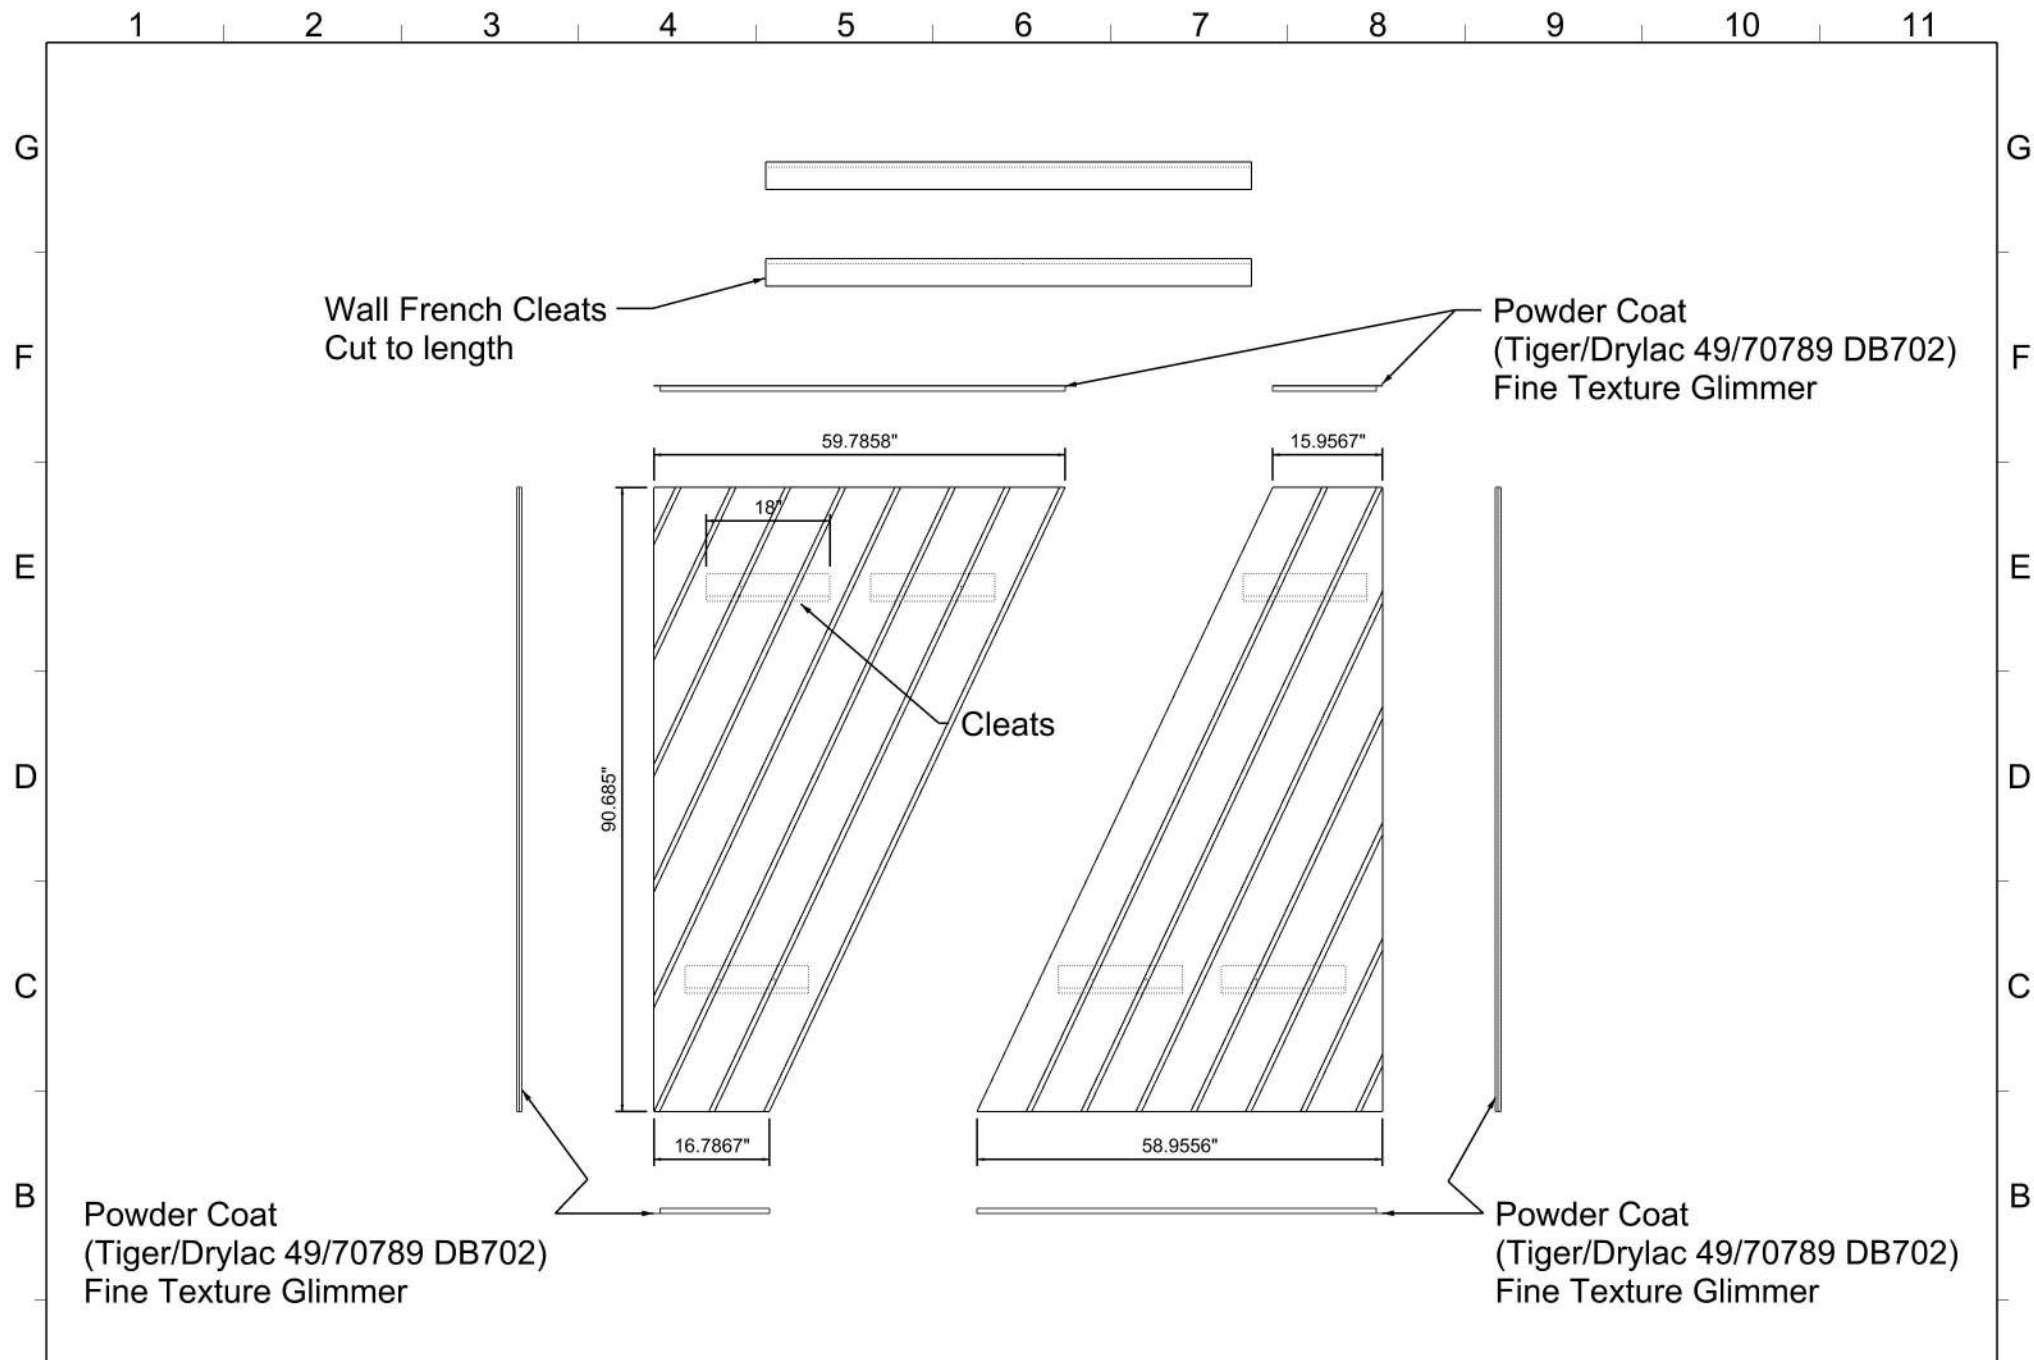

Custom HPL

MODEL NAME: Brand Wall\_6ft Starter Kit

DATE: 7/10/2020    REVISION: 1001    UNITS: INCHES    SHEET NO: 1 of 2

SRC Fixtures  
9549 Frankoma Rd  
Sapulpa, OK 74066

FILE LOCATION: G:\\_ALL CUSTOMERS\I\Z Next Gen\Next Gen Models\Tim\Current\NEXT GEN FINAL\Brand Wall\Brand Wall\_6ft Starter Kit.3dm

MODEL NAME: Brand Wall\_6ft Starter Kit

DATE: 7/10/2020 REVISION: 1001 UNITS: INCHES SHEET NO: 2 of 2

SRC Fixtures  
 9549 Frankoma Rd  
 Sapulpa, OK 74066

FILE LOCATION: G:\\_ALL CUSTOMERS\IVZ Next Gen\Next Gen Models\Tim\Current\NEXT GEN FINAL\Brand Wall\Brand Wall\_6ft Starter Kit.3dm