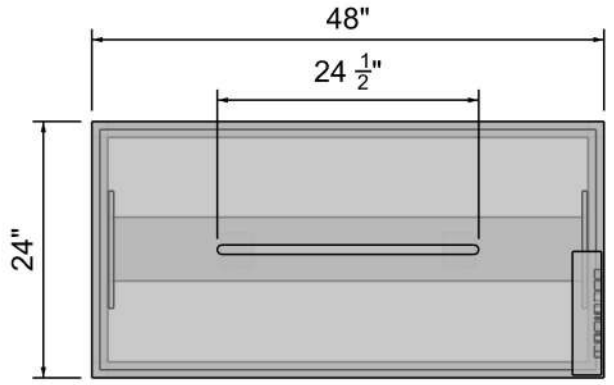

1 2 3 4 5 6 7 8 9 10 11

G

G

F

F

E

E

D

D