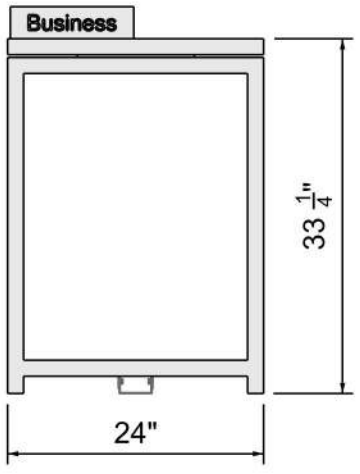

1 2 3 4 5 6 7 8 9 10 11

G

G

F

F

E

E

D

D

C

C

B

B

A

A

MODEL NAME: Business Desk		DATE: 7/10/2020		REVISION: 1001	UNITS: INCHES	SHEET NO: 2 of 2
FILE LOCATION: G:_ALL CUSTOMERS\IVZ Next Gen\Next Gen Models\Tim\Current\NEXT GEN FINAL\Business Table\Business Desk.3dm						