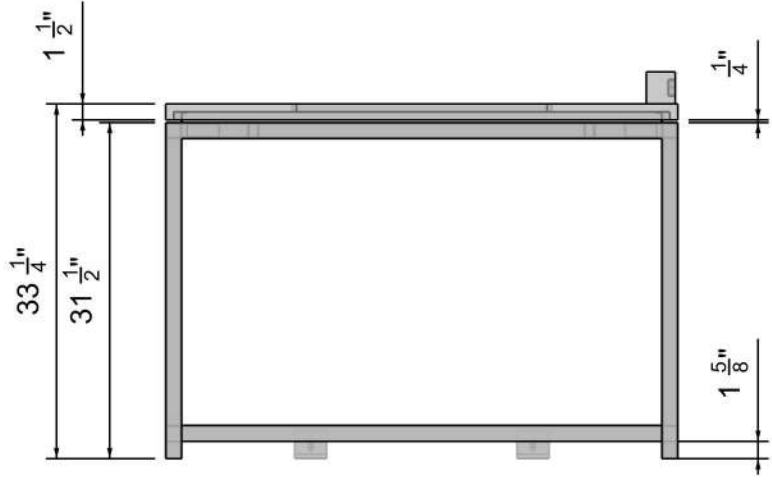

D

C

C

B

B

A

A

MODEL NAME: Business Desk		DATE: 7/10/2020		REVISION: 1001	UNITS: INCHES	SHEET NO: 2 of 2
FILE LOCATION: G:_ALL CUSTOMERS\IVZ Next Gen\Next Gen Models\Tim\Current\NEXT GEN FINAL\Business Table\Business Desk.3dm						