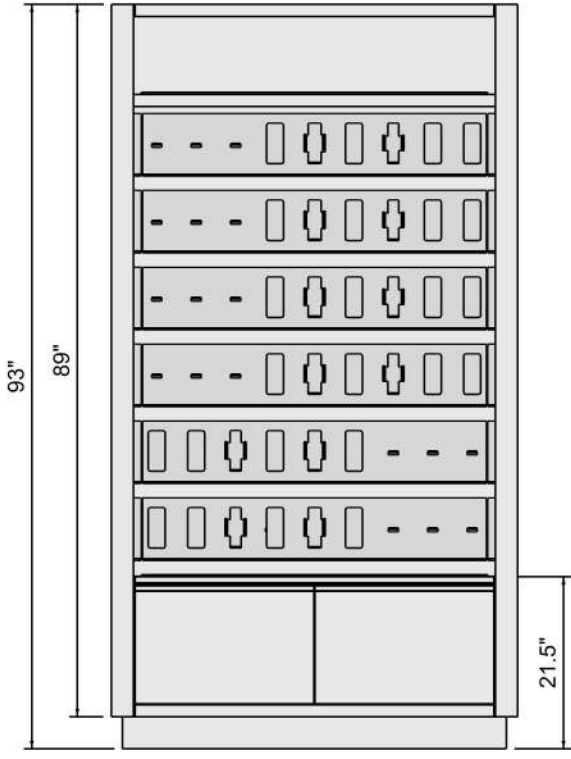

MODEL NAME: Case Wall Display								
DATE: 7/10/2020	REVISION: 1001	UNITS: INCHES	SHEET NO: 1 of 2					
FILE LOCATION: G:_ALL CUSTOMERS\I\Z Next Gen\Next Gen Models\Tim\Current\NEXT GEN FINAL\Wall Cabinets\Case Wall Display\Case Wall Display.3dm								

SRC
FIXTURES

SRC Fixtures
9549 Frankoma Rd
Sapulpa, OK 74066

1 2 3 4 5 6 7 8 9 10 11

G
F
E
D
C
B
A

G
F
E
D
C
B
A

*Illustrated without Header and Finished End Panel.

MODEL NAME: Case Wall Display		DATE: 7/10/2020		REVISION: 1001	UNITS: INCHES	SHEET NO: 2 of 2				
FILE LOCATION:		G:_ALL CUSTOMERS\I\Z Next Gen\Next Gen Models\Tim\Current\NEXT GEN FINAL\Wall Cabinets\Case Wall Display\Case Wall Display.3dm								