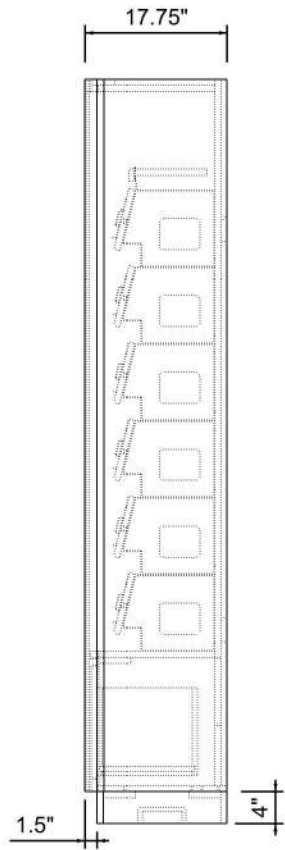

MODEL NAME: Case Wall Display								
DATE: 7/10/2020	REVISION: 1001	UNITS: INCHES	SHEET NO: 1 of 2					
FILE LOCATION: G:_ALL CUSTOMERS\I\Z Next Gen\Next Gen Models\Tim\Current\NEXT GEN FINAL\Wall Cabinets\Case Wall Display\Case Wall Display.3dm								

SRC
FIXTURES

SRC Fixtures
9549 Frankoma Rd
Sapulpa, OK 74066

1 2 3 4 5 6 7 8 9 10 11

G
F
E
D
C
B
A

G
F
E
D
C
B
A

*Illustrated without Header and Finished End Panel.

MODEL NAME: Case Wall Display		DATE: 7/10/2020		REVISION: 1001	UNITS: INCHES	SHEET NO: 2 of 2				
FILE LOCATION:		G:_ALL CUSTOMERS\I\Z Next Gen\Next Gen Models\Tim\Current\NEXT GEN FINAL\Wall Cabinets\Case Wall Display\Case Wall Display.3dm								