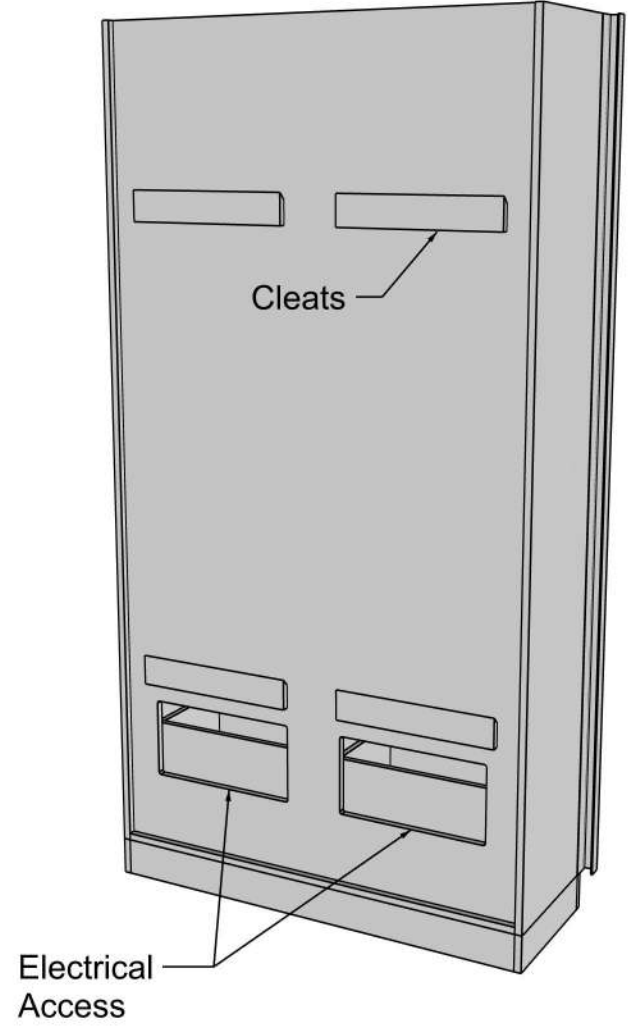

MODEL NAME: Case Wall Display								
DATE: 7/10/2020	REVISION: 1001	UNITS: INCHES	SHEET NO: 1 of 2					
FILE LOCATION: G:_ALL CUSTOMERS\I\Z Next Gen\Next Gen Models\Tim\Current\NEXT GEN FINAL\Wall Cabinets\Case Wall Display\Case Wall Display.3dm								

SRC
FIXTURES

SRC Fixtures
9549 Frankoma Rd
Sapulpa, OK 74066

1 2 3 4 5 6 7 8 9 10 11

G
F
E
D
C
B
A

G
F
E
D
C
B
A

*Illustrated without Header and Finished End Panel.

MODEL NAME: Case Wall Display		DATE: 7/10/2020		REVISION: 1001	UNITS: INCHES	SHEET NO: 2 of 2				
FILE LOCATION:		G:_ALL CUSTOMERS\I\Z Next Gen\Next Gen Models\Tim\Current\NEXT GEN FINAL\Wall Cabinets\Case Wall Display\Case Wall Display.3dm								