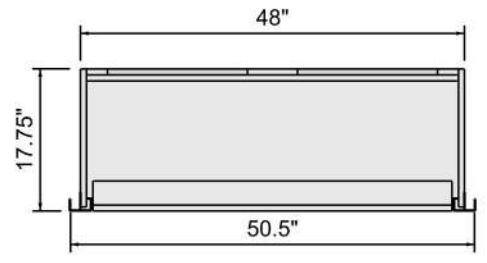

MODEL NAME: Case Wall Display								
DATE: 7/10/2020	REVISION: 1001	UNITS: INCHES	SHEET NO: 1 of 2					
FILE LOCATION: G:_ALL CUSTOMERS\I\Z Next Gen\Next Gen Models\Tim\Current\NEXT GEN FINAL\Wall Cabinets\Case Wall Display\Case Wall Display.3dm								

SRC
FIXTURES

SRC Fixtures
9549 Frankoma Rd
Sapulpa, OK 74066

1 2 3 4 5 6 7 8 9 10 11

G
F
E
D
C
B
A

G
F
E
D
C
B
A

*Illustrated without Header and Finished End Panel.

MODEL NAME: Case Wall Display		DATE: 7/10/2020		REVISION: 1001	UNITS: INCHES	SHEET NO: 2 of 2				
FILE LOCATION:		G:_ALL CUSTOMERS\I\Z Next Gen\Next Gen Models\Tim\Current\NEXT GEN FINAL\Wall Cabinets\Case Wall Display\Case Wall Display.3dm								