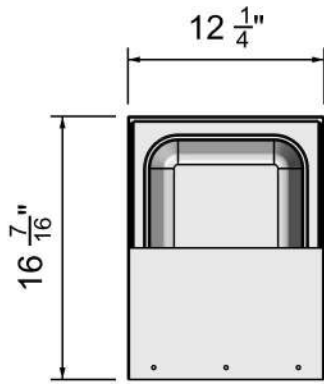

1 2 3 4 5 6 7 8 9 10 11

G

G

F

F

E

E

D

D

C

C

B

B

A

A

MODEL NAME: Collaboration Table Trash Bin

DATE:	7/9/2020	REVISION:	1001	UNITS:	INCHES	SHEET NO:	2 of 2

SRC Fixtures
9549 Frankoma Rd
Sapulpa, OK 74066

FILE LOCATION: G:_ALL CUSTOMERS\I\Z Next Gen\Next Gen Models\Tim\Current\NEXT GEN FINAL\Trash Bin\Collaboration Table Trash Bin.3dm

1 2 3 4 5 6 7 8 9 10 11