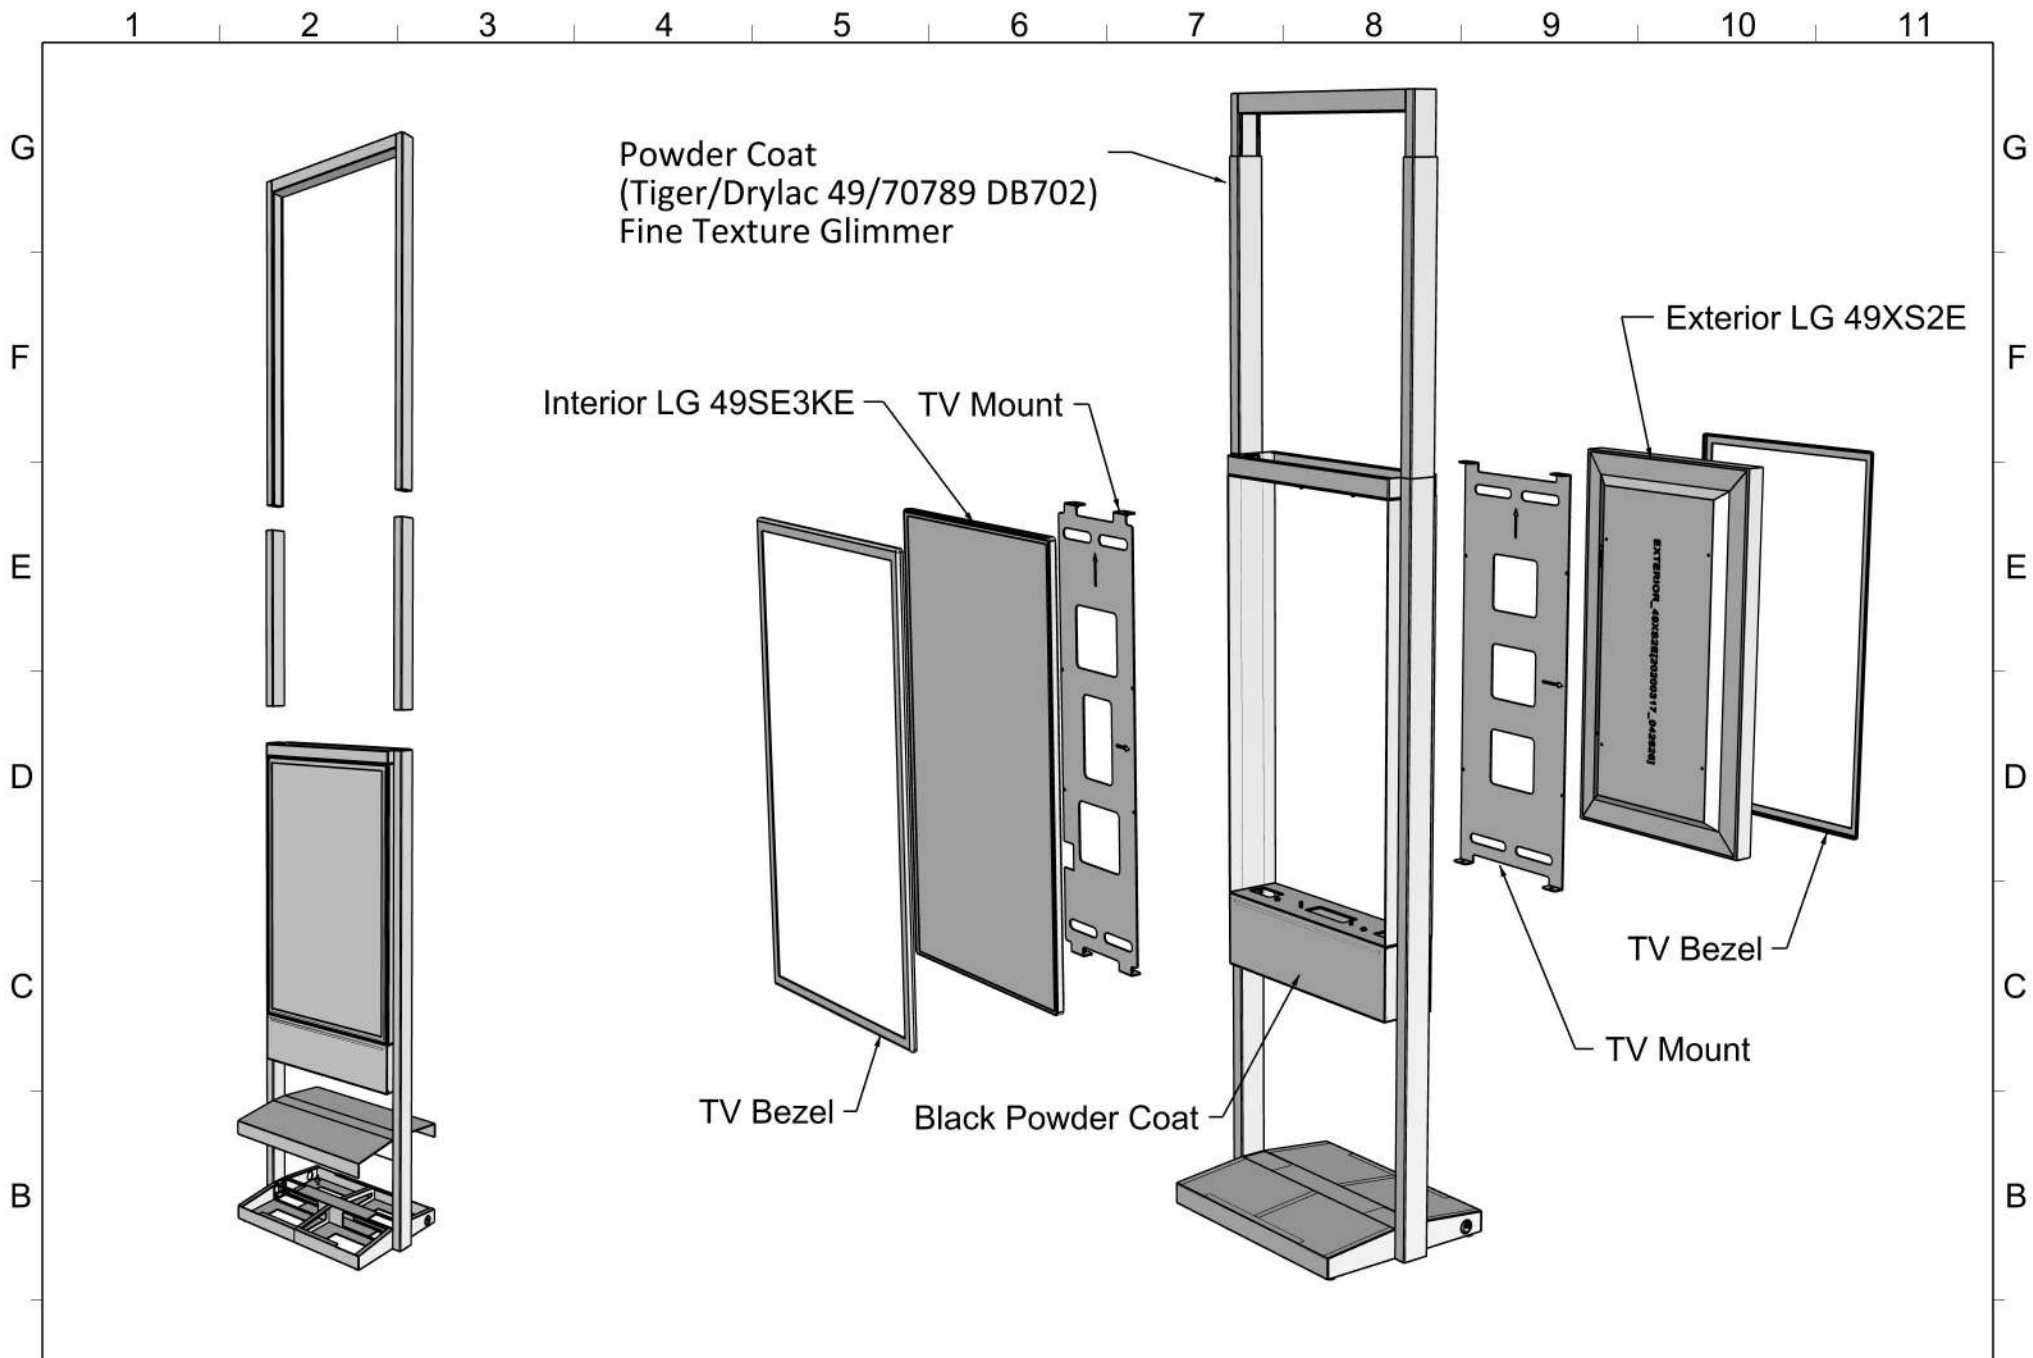

MODEL NAME: Digital Window Display

DATE: 7/8/2020 REVISION: 1001 UNITS: INCHES SHEET NO: 1 of 2

SRC Fixtures
9549 Frankoma Rd
Sapulpa, OK 74066

FILE LOCATION: G:_ALL CUSTOMERS\I\Z Next Gen\Next Gen Models\Tim\Current\NEXT GEN FINAL\Digital Window Display\Digital Window Display.3dm

MODEL NAME: Digital Window Display

DATE: 7/8/2020 REVISION: 1001 UNITS: INCHES SHEET NO: 2 of 2

SRC Fixtures
9549 Frankoma Rd
Sapulpa, OK 74066

FILE LOCATION: G:_ALL CUSTOMERS\IVZ Next Gen\Next Gen Models\Tim\Current\NEXT GEN FINAL\Digital Window Display\Digital Window Display.3dm