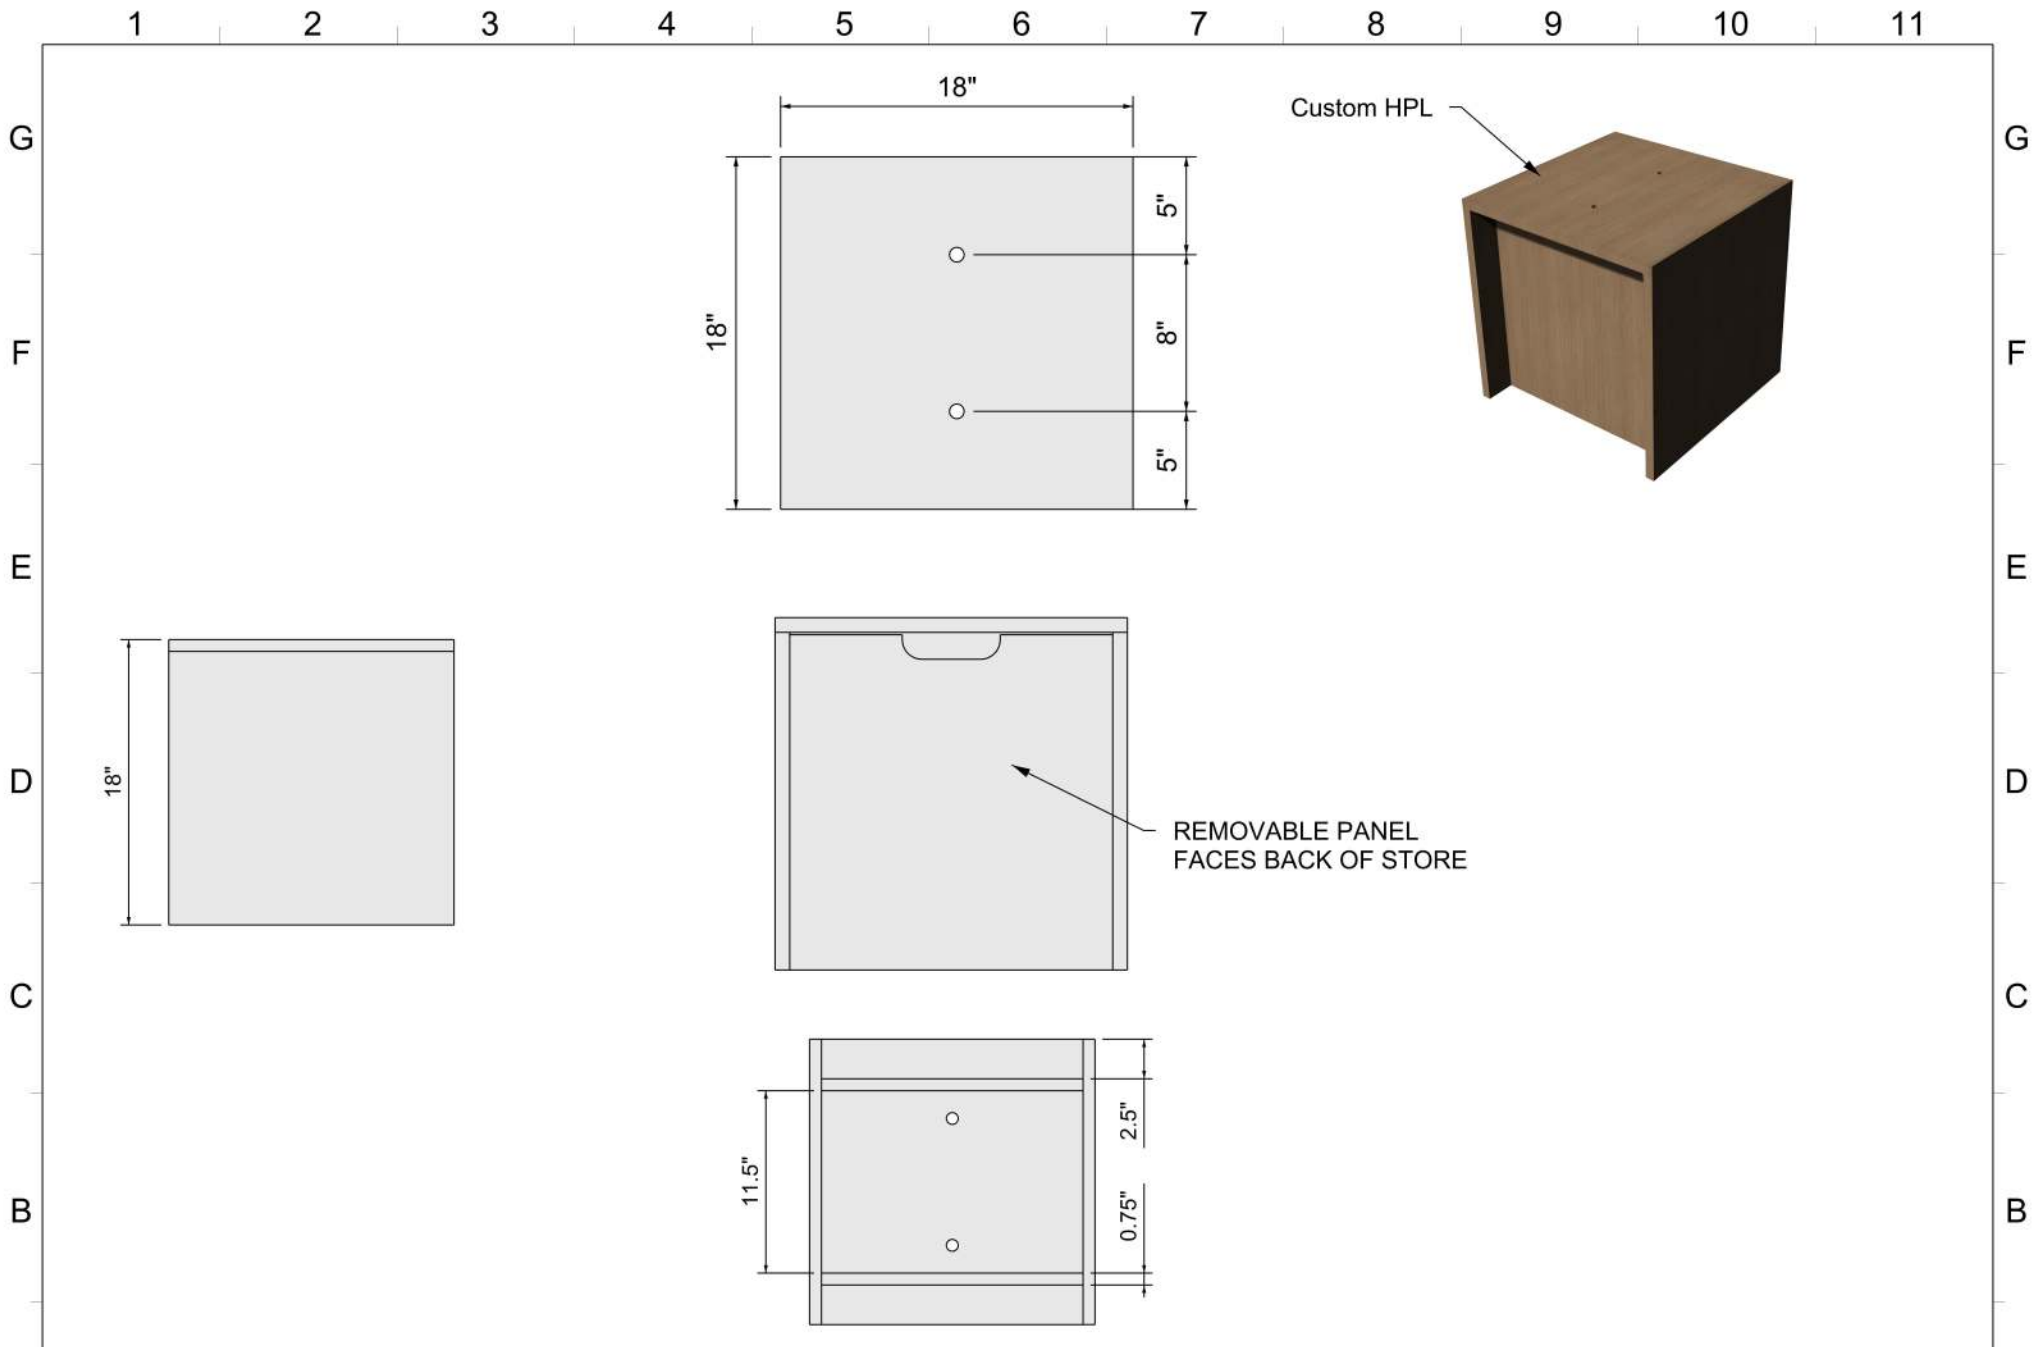

MODEL NAME: Kids Table

DATE: 6/25/2020    REVISION: 1001    UNITS: Inches    SHEET NO: 1

SRC Fixtures  
9549 Frankoma Rd  
Sapulpa, OK 74066

FILE LOCATION: \\TimPc\G\\_ALL CUSTOMERS\I\Z Next Gen\Next Gen Models\Tim\Current\NEXT GEN FINAL\Josh Shop Drawings\Kids Table.3dm

A

A

1    2    3    4    5    6    7    8    9    10    11

MODEL NAME: Kids Table

DATE: 6/25/2020    REVISION: 1001    UNITS: Inches    SHEET NO: 2

SRC Fixtures  
9549 Frankoma Rd  
Sapulpa, OK 74066

FILE LOCATION: \\TimPc\G\\_ALL CUSTOMERS\I\Z Next Gen\Next Gen Models\Tim\Current\NEXT GEN FINAL\Josh Shop Drawings\Kids Table.3dm