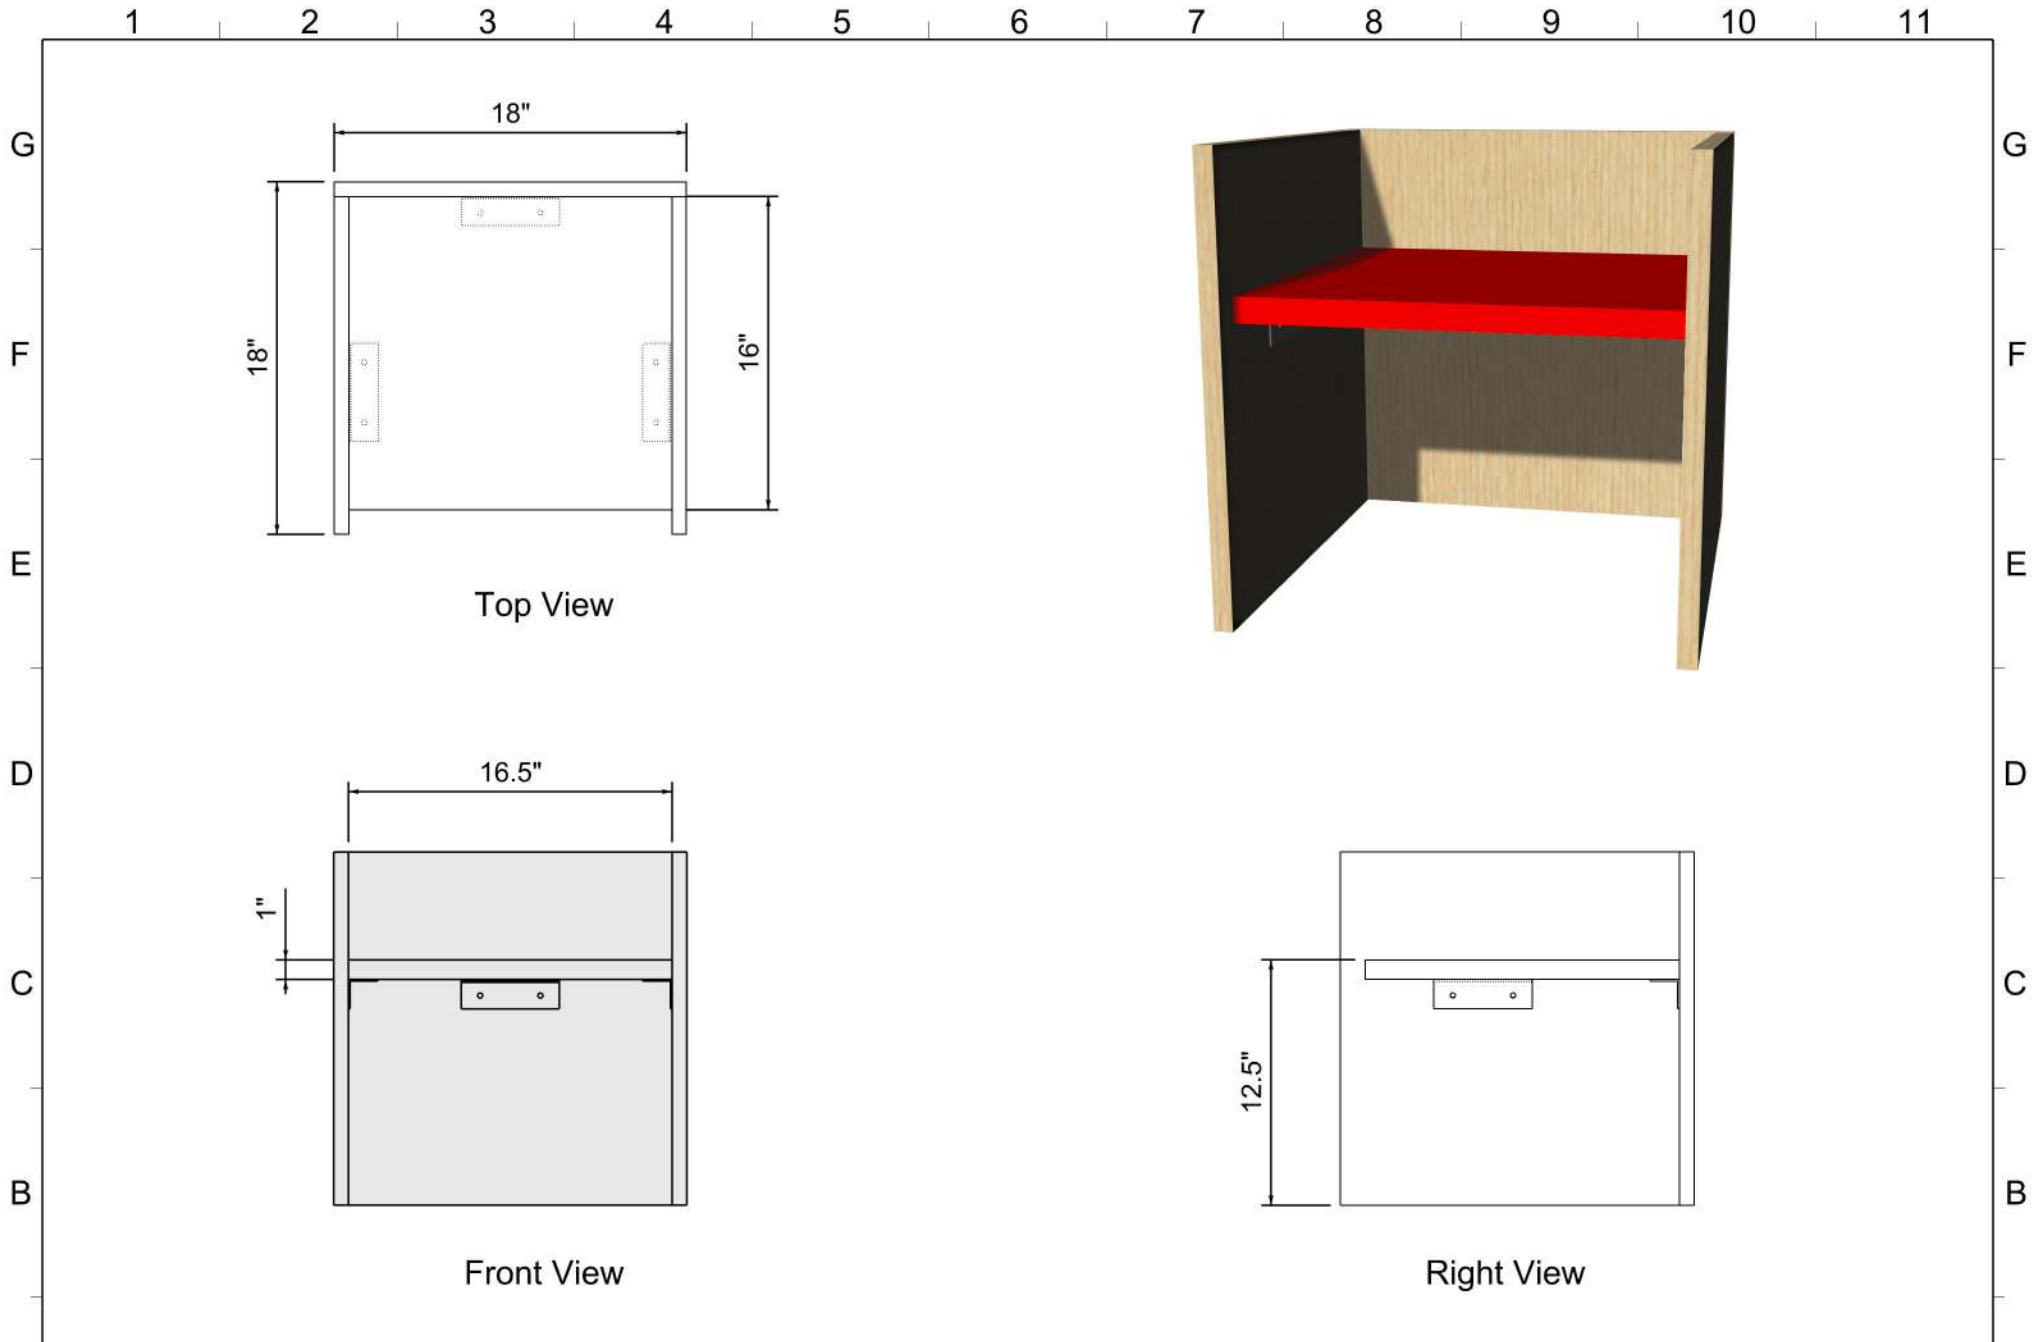

Custom HPL

MODEL NAME: Kids Zone Chair

DATE: 7/10/2020 REVISION: 1001 UNITS: INCHES SHEET NO: 1 of 2

FILE LOCATION: G:_ALL CUSTOMERS\IVZ Next Gen\Next Gen Models\Tim\Current\NEXT GEN FINAL\Kids Zone Chair\Kids Zone Chair.3dm

SRC Fixtures
9549 Frankoma Rd
Sapulpa, OK 74066

MODEL NAME: Kids Zone Chair

DATE: 7/10/2020 REVISION: 1001 UNITS: INCHES SHEET NO: 2 of 2

FILE LOCATION: G:_ALL CUSTOMERS\I\Z Next Gen\Next Gen Models\Tim\Current\NEXT GEN FINAL\Kids Zone Chair\Kids Zone Chair.3dm