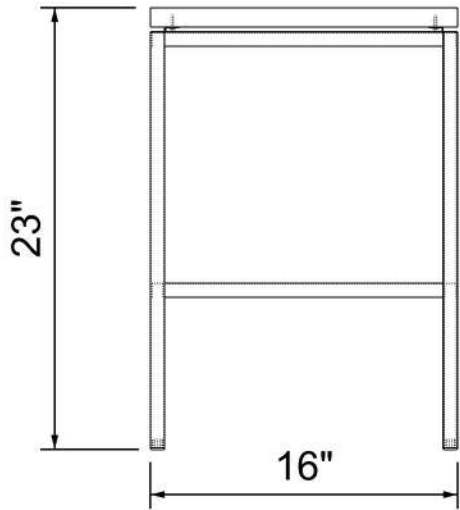

White Oak, 2 Coats
Catalyzed Laquer Finish
With 5% Sheen

Powder Coat
(Tiger/Drylac 49/70789 DB702)
Fine Texture Glimmer

MODEL NAME: POS Stool

DATE: 7/8/2020 REVISION: 1001 UNITS: INCHES SHEET NO: 1 of 1

FILE LOCATION: G:_ALL CUSTOMERS\IVZ Next Gen\Next Gen Models\Tim\Current\NEXT GEN FINAL\POS Stool\POS Stool.3dm