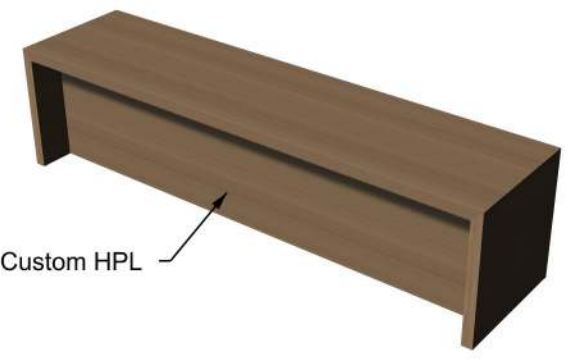

D

C

C

B

B

A

A

MODEL NAME: Parents Bench									SRC Fixtures 9549 Frankoma Rd Sapulpa, OK 74066	
DATE:	7/7/2020	REVISION:	1001	UNITS:	Inches	SHEET NO:	2			
FILE LOCATION:		G:\_ALL CUSTOMERS\I\Z Next Gen\Next Gen Models\Tim\Current\NEXT GEN FINAL\Josh Shop Drawings\Parents Bench.3dm								