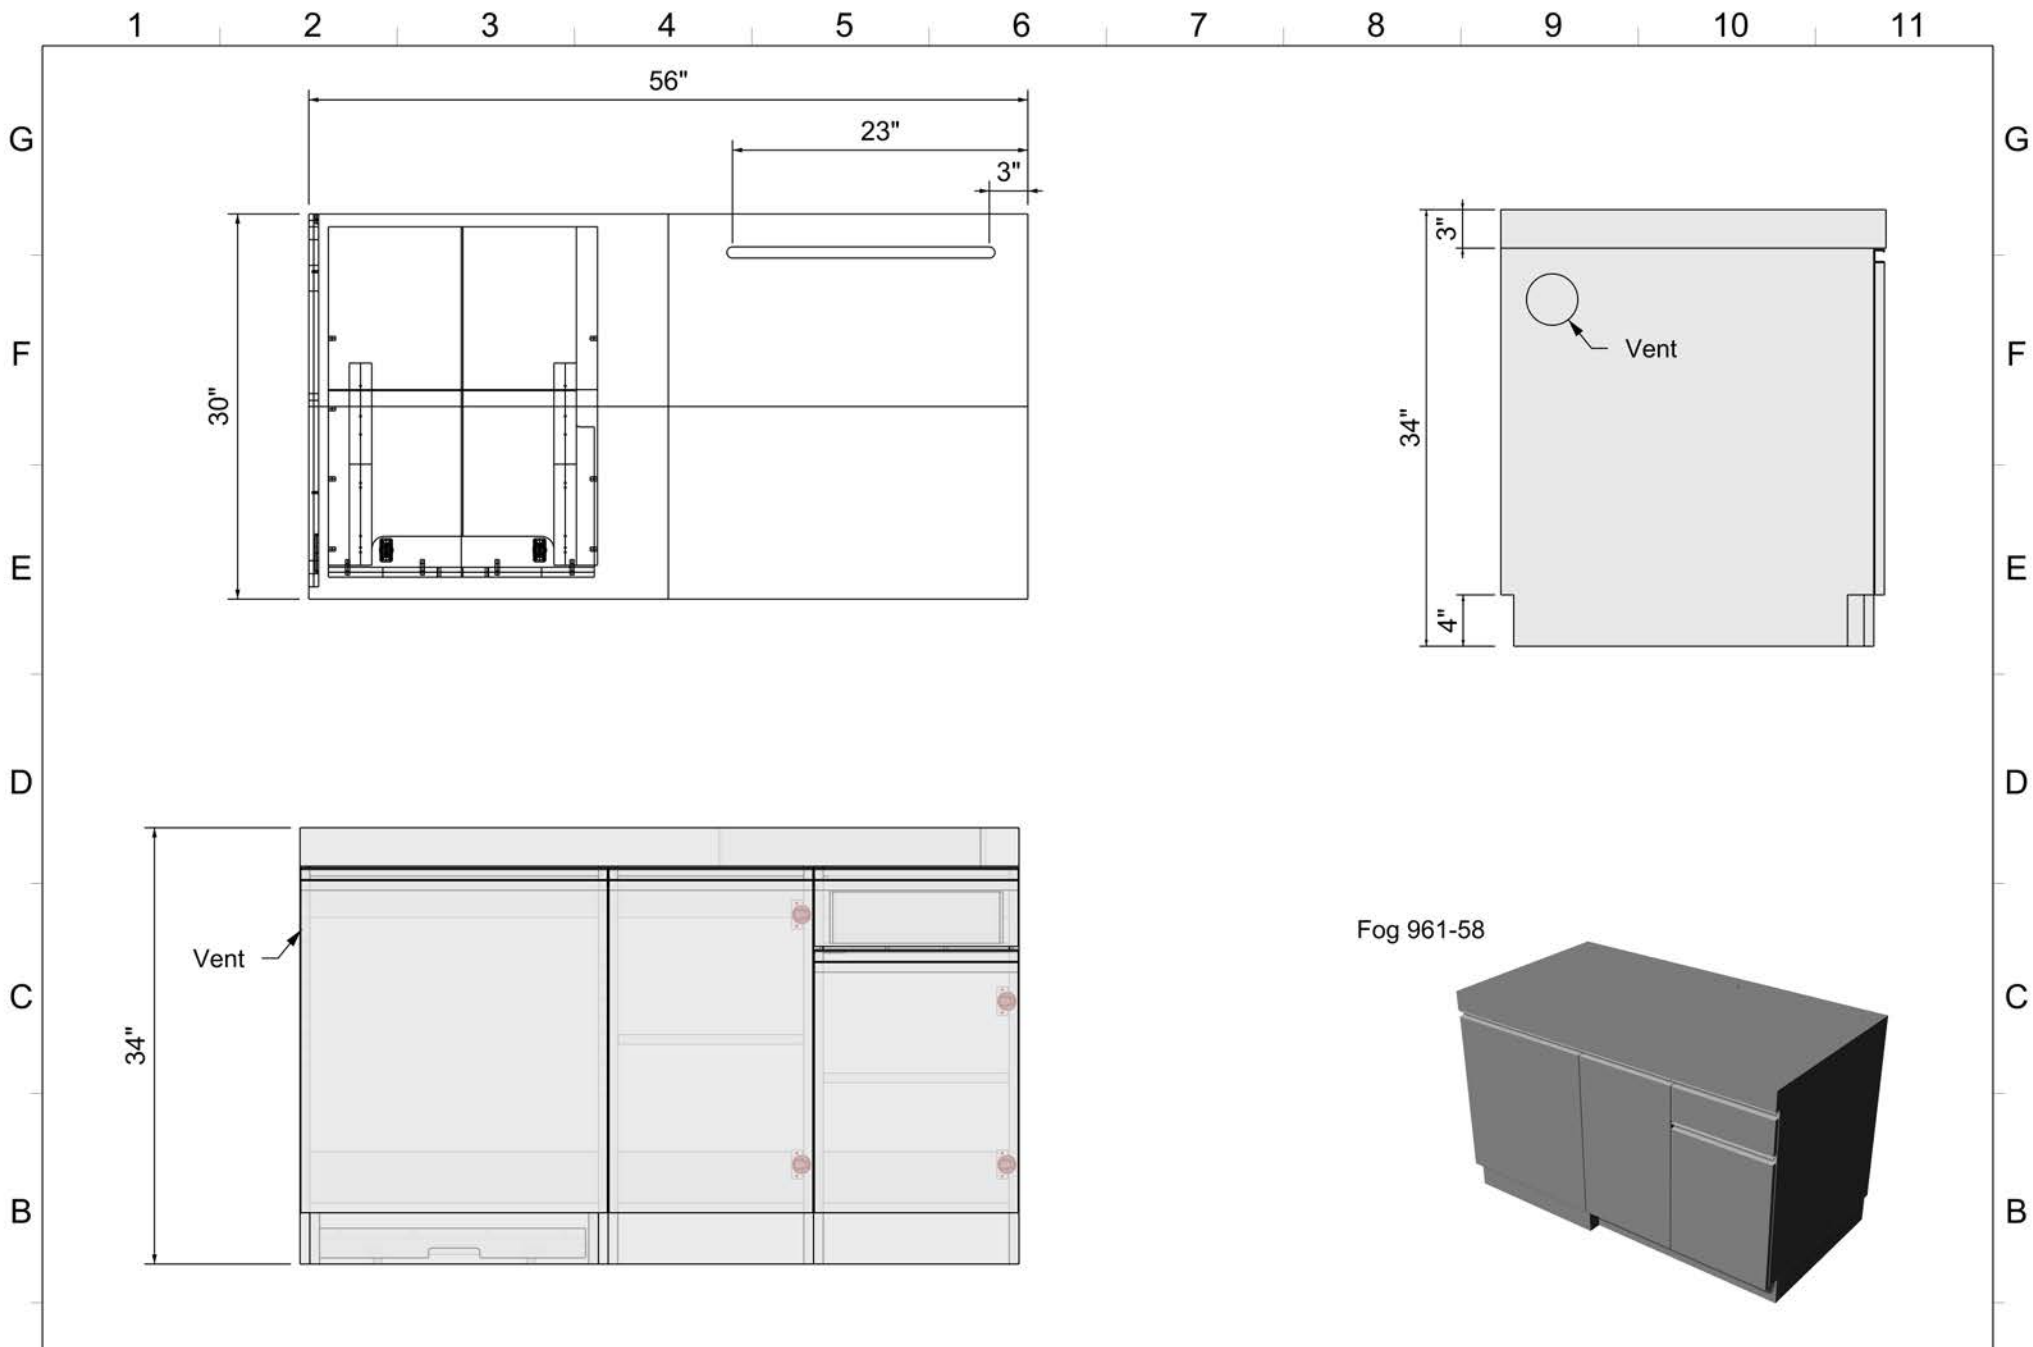

MODEL NAME: Back of House POS

DATE: 8/3/2020    REVISION: 1001    UNITS: Inches    SHEET NO: 1

SRC Fixtures  
9549 Frankoma Rd  
Sapulpa, OK 74066

FILE LOCATION: \\TimPc\G\_ALL CUSTOMERS\I\Z Next Gen\Next Gen Models\Tim\Current\NEXT GEN FINAL\Back of House POS\Back of House POS.3dm

1      2      3      4      5      6      7      8      9      10      11

A

A

MODEL NAME: Back of House POS

DATE: 8/3/2020    REVISION: 1001    UNITS: Inches    SHEET NO: 2

FILE LOCATION: \\TimPc\G\\_ALL CUSTOMERS\I\Z Next Gen\Next Gen Models\Tim\Current\NEXT GEN FINAL\Back of House POS\Back of House POS.3dm