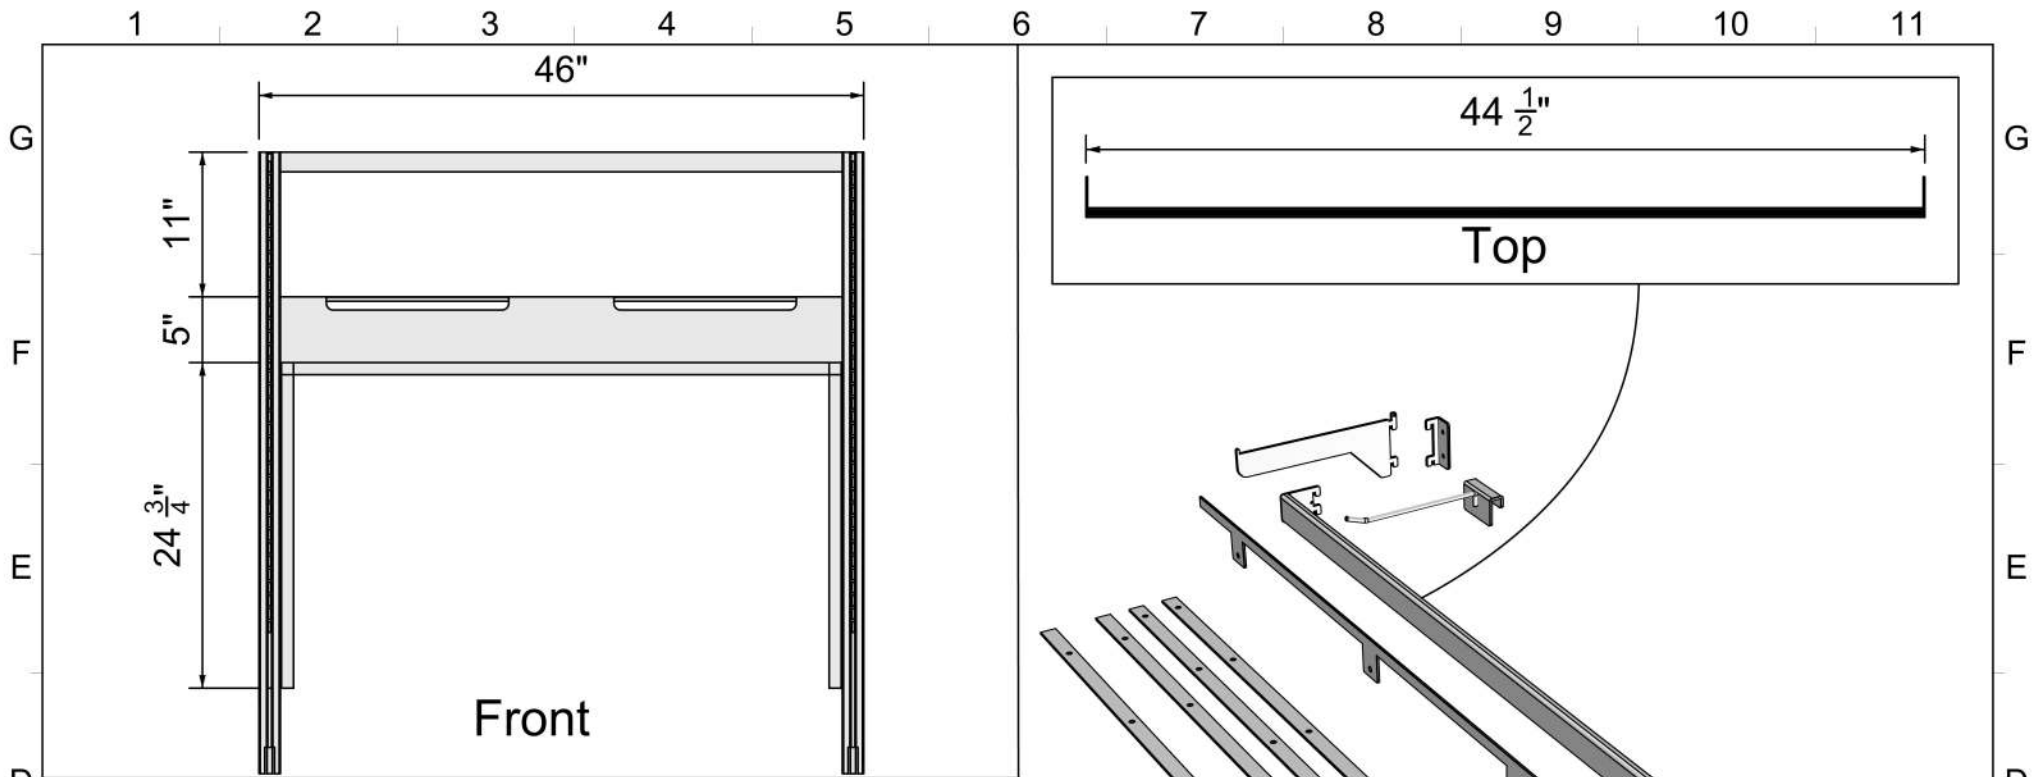

MODEL NAME: Aisle Fixture_VR_02								SRC Fixtures 9549 Frankoma Rd Sapulpa, OK 74066		
DATE:	1/25/2020	REVISION:	1001	UNITS:	Inches	SHEET NO:		3		
FILE LOCATION:		C:_SRC_ALL CUSTOMERS\I\Z Next Gen\Next Gen Models\Tim\Aisle Fixture_VR_02.3dm