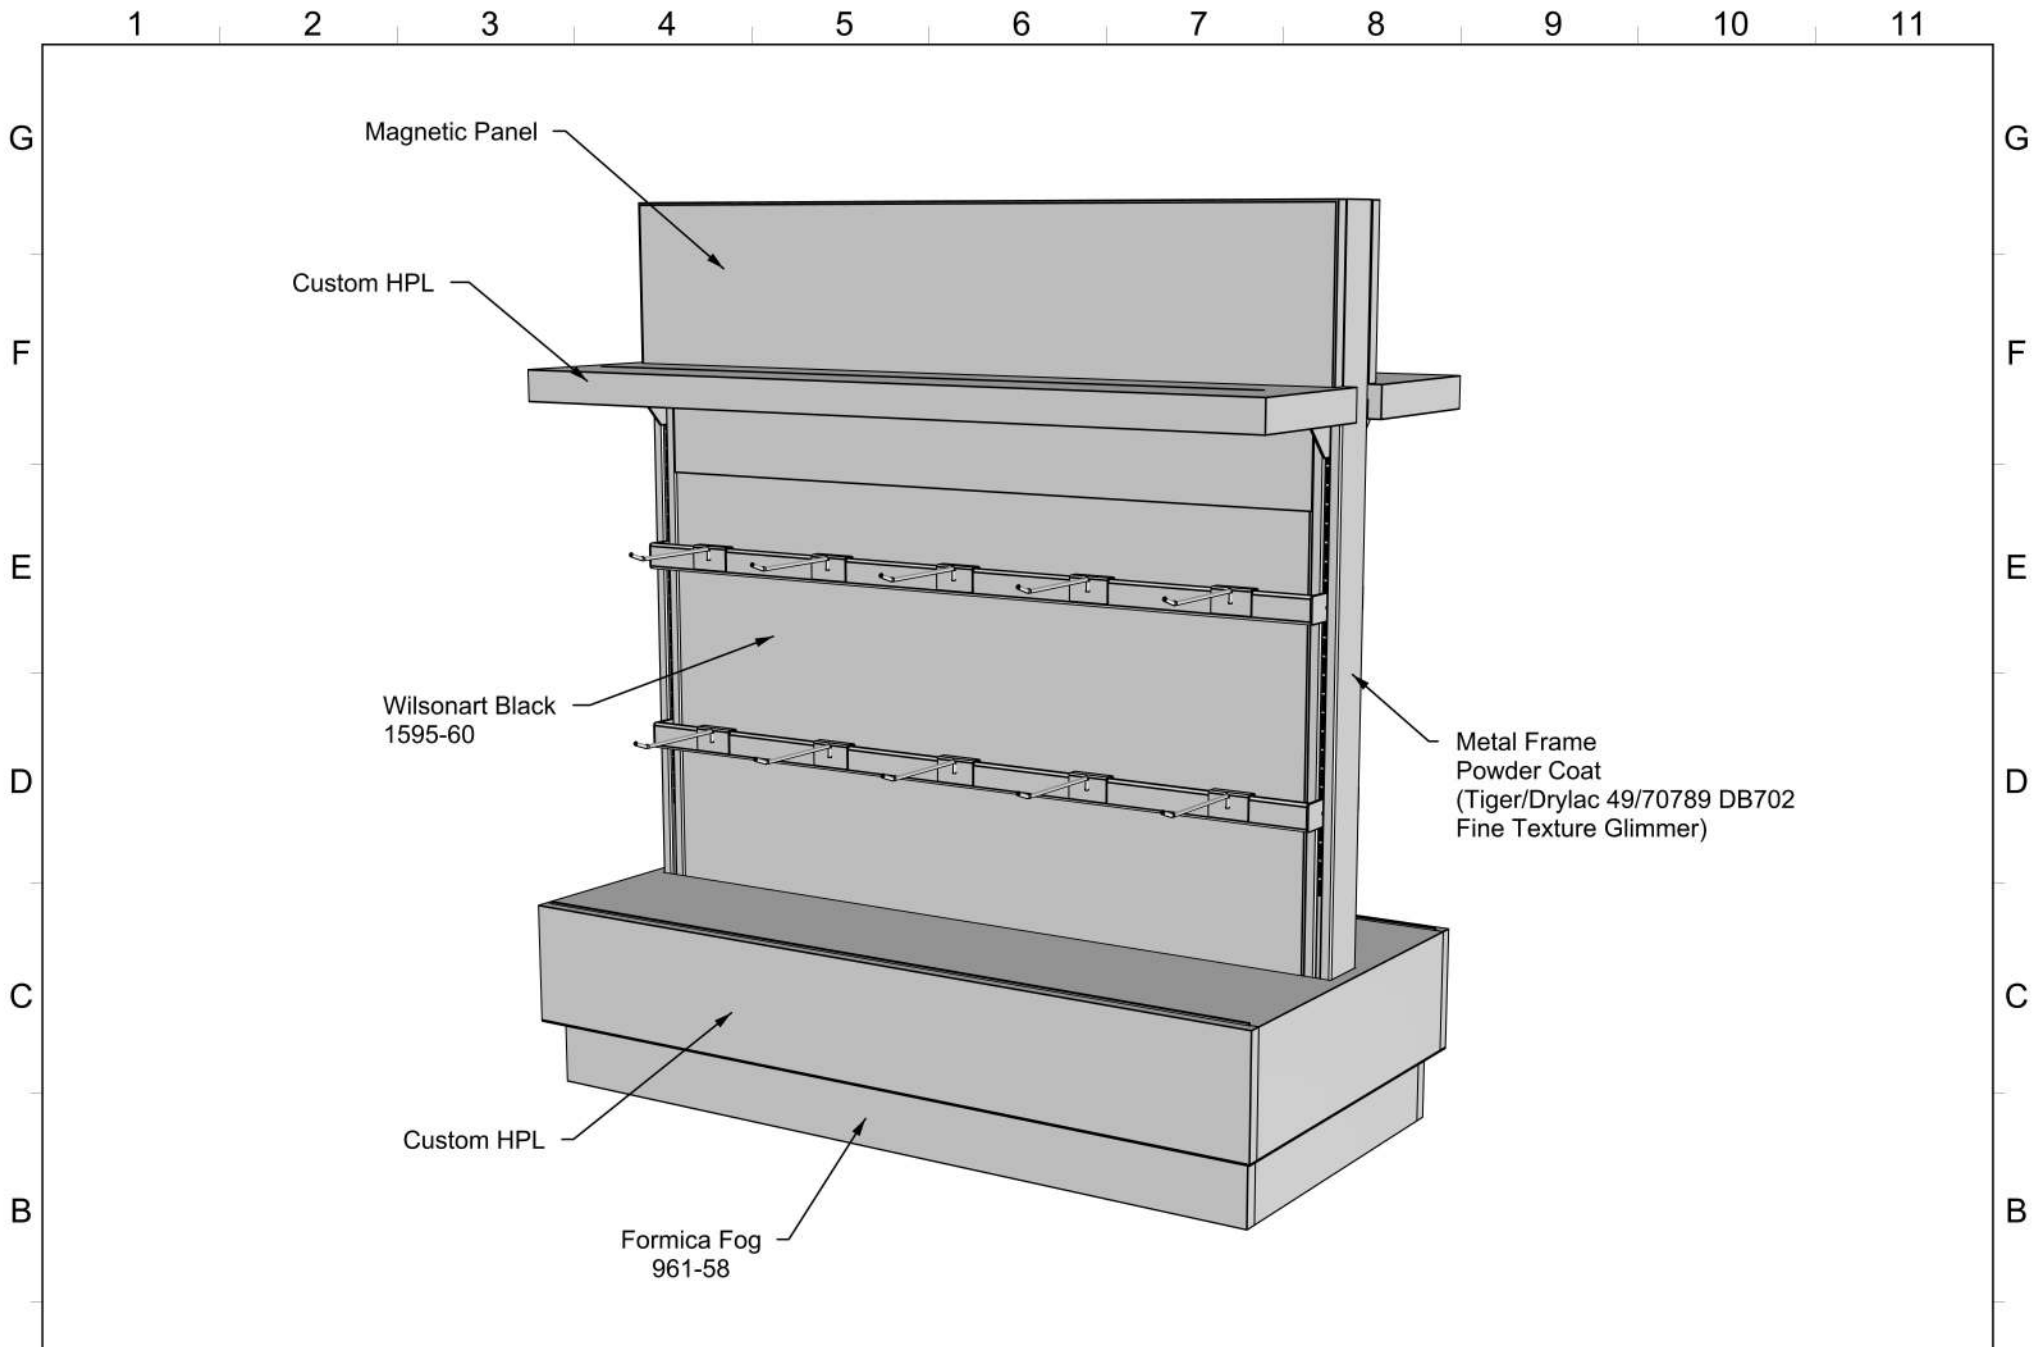

F

E

D

C

B

MODEL NAME: Aisle Fixture_VR_02

DATE:	1/25/2020	REVISION:	1001	UNITS:	Inches	SHEET NO:	1
-------	-----------	-----------	------	--------	--------	-----------	---

SRC Fixtures
 9549 Frankoma Rd
 Sapulpa, OK 74066

FILE LOCATION: C:_SRC_ALL CUSTOMERS\WZ Next Gen\Next Gen Models\Tim\Aisle Fixture_VR_02.3dm

1 2 3 4 5 6 7 8 9 10 11

A

A

MODEL NAME: Aisle Fixture_VR_02

DATE: 1/25/2020 REVISION: 1001 UNITS: Inches SHEET NO: 2