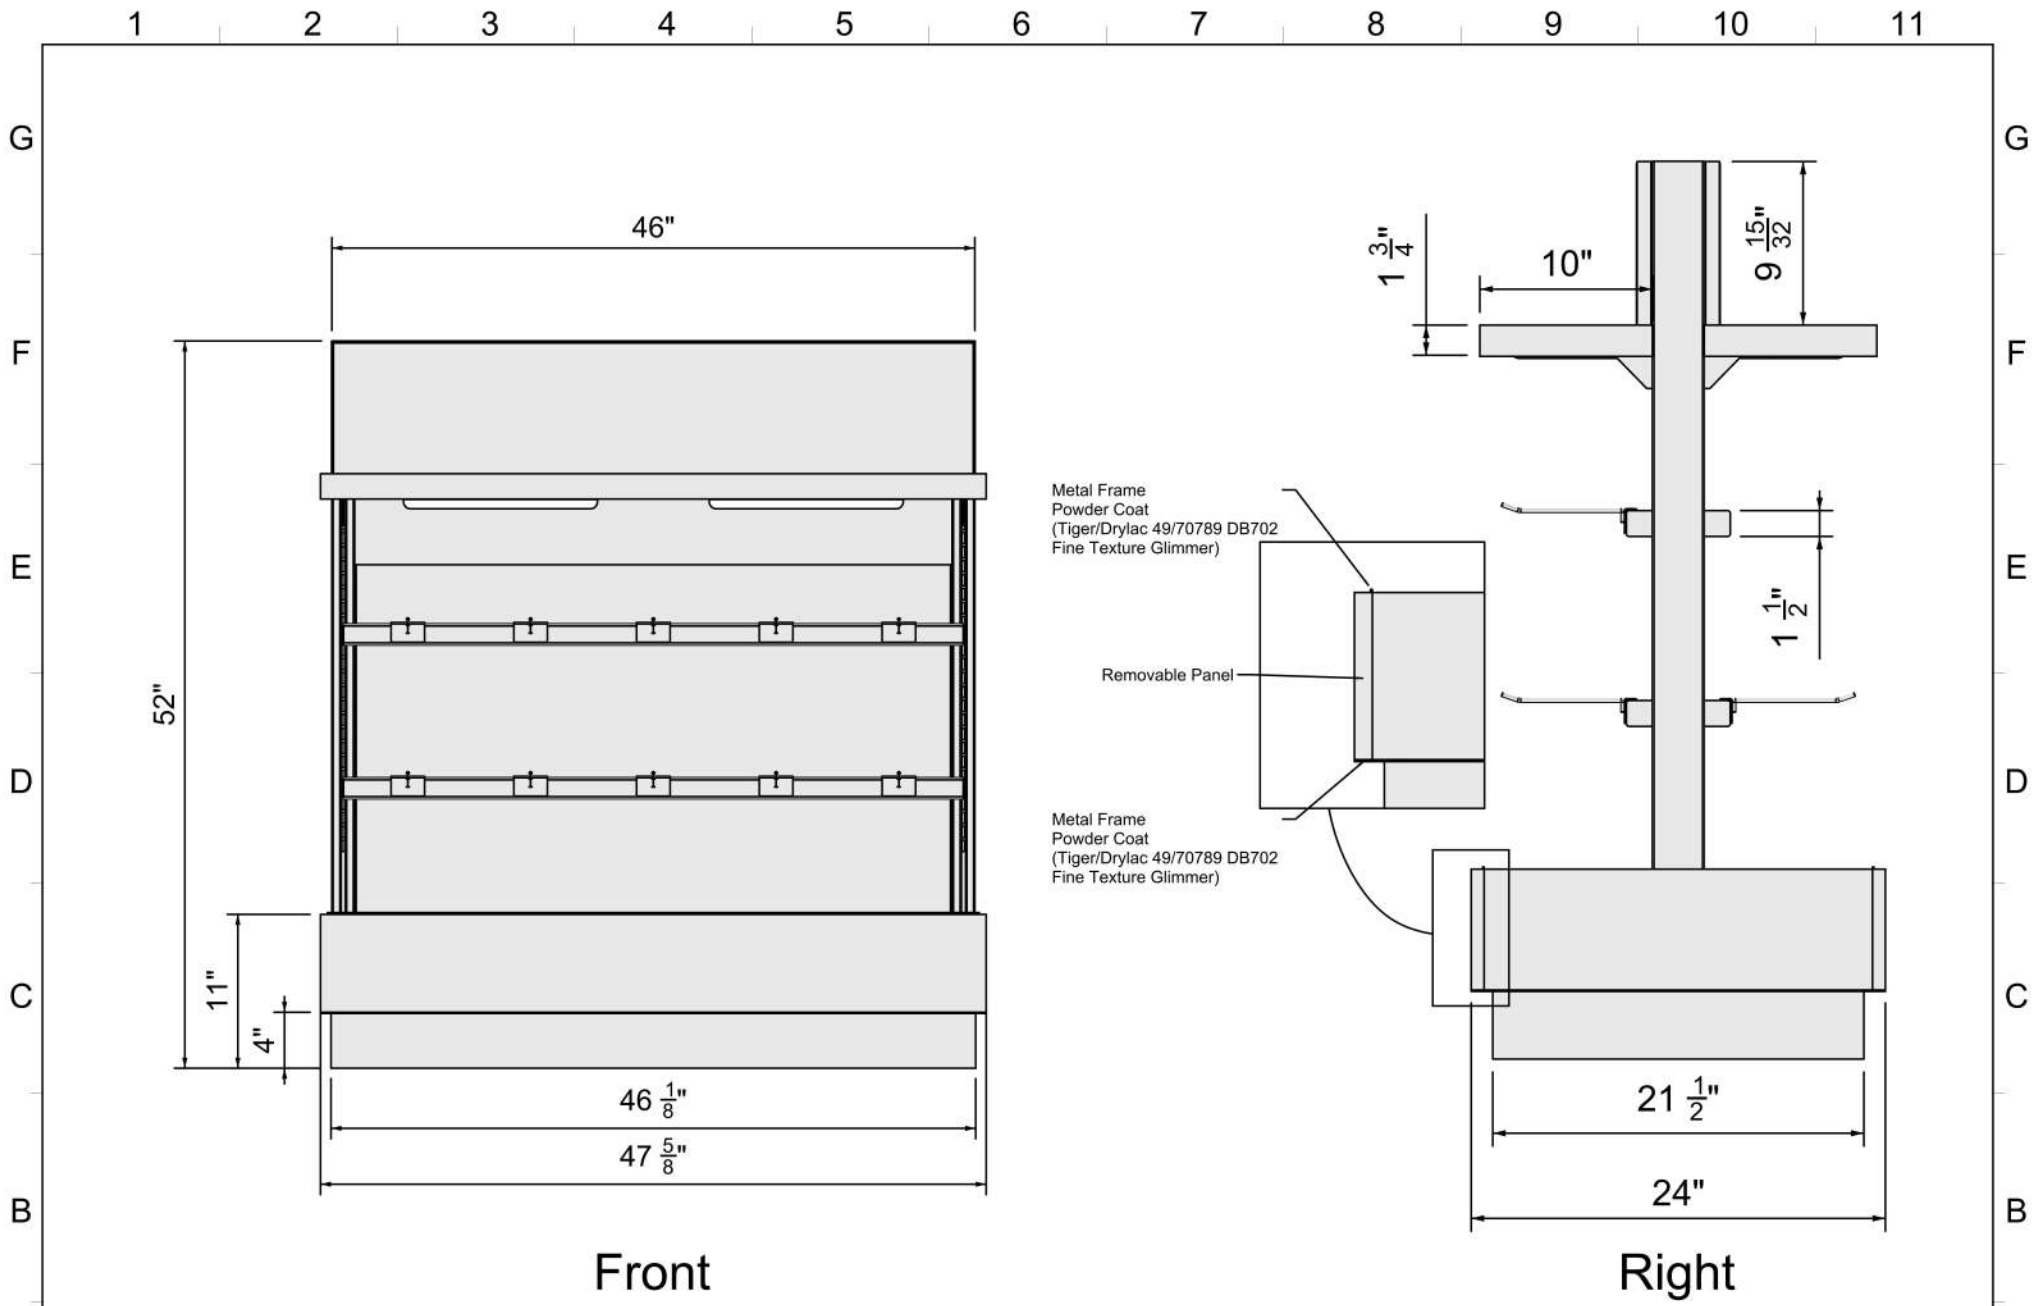

FILE LOCATION: C:_SRC_ALL CUSTOMERS\WZ Next Gen\Next Gen Models\Tim\Aisle Fixture_VR_02.3dm

1 2 3 4 5 6 7 8 9 10 11

A

A

MODEL NAME: Aisle Fixture_VR_02

DATE: 1/25/2020 REVISION: 1001 UNITS: Inches SHEET NO: 2

MODEL NAME: Aisle Fixture_VR_02

DATE: 1/25/2020 REVISION: 1001 UNITS: Inches SHEET NO: 4

FILE LOCATION: C:_SRC_ALL CUSTOMERS\I\Z Next Gen\Next Gen Models\Tim\Aisle Fixture_VR_02.3dm

SRC Fixtures
9549 Frankoma Rd
Sapulpa, OK 74066