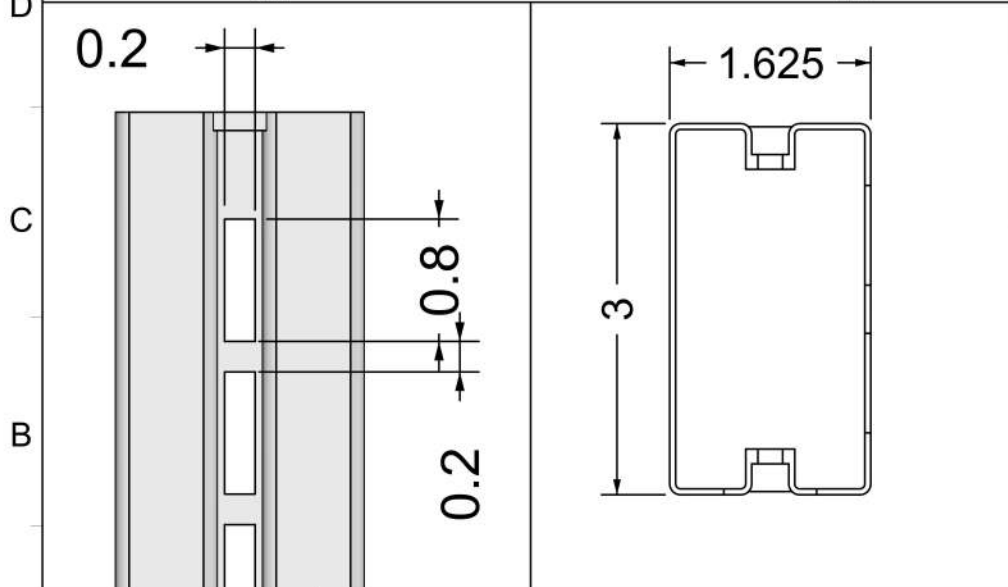

MODEL NAME: Aisle Fixture_VR_02								SRC Fixtures 9549 Frankoma Rd Sapulpa, OK 74066		
DATE:	1/25/2020	REVISION:	1001	UNITS:	Inches	SHEET NO:		3		
FILE LOCATION:		C:_SRC_ALL CUSTOMERS\I\Z Next Gen\Next Gen Models\Tim\Aisle Fixture_VR_02.3dm