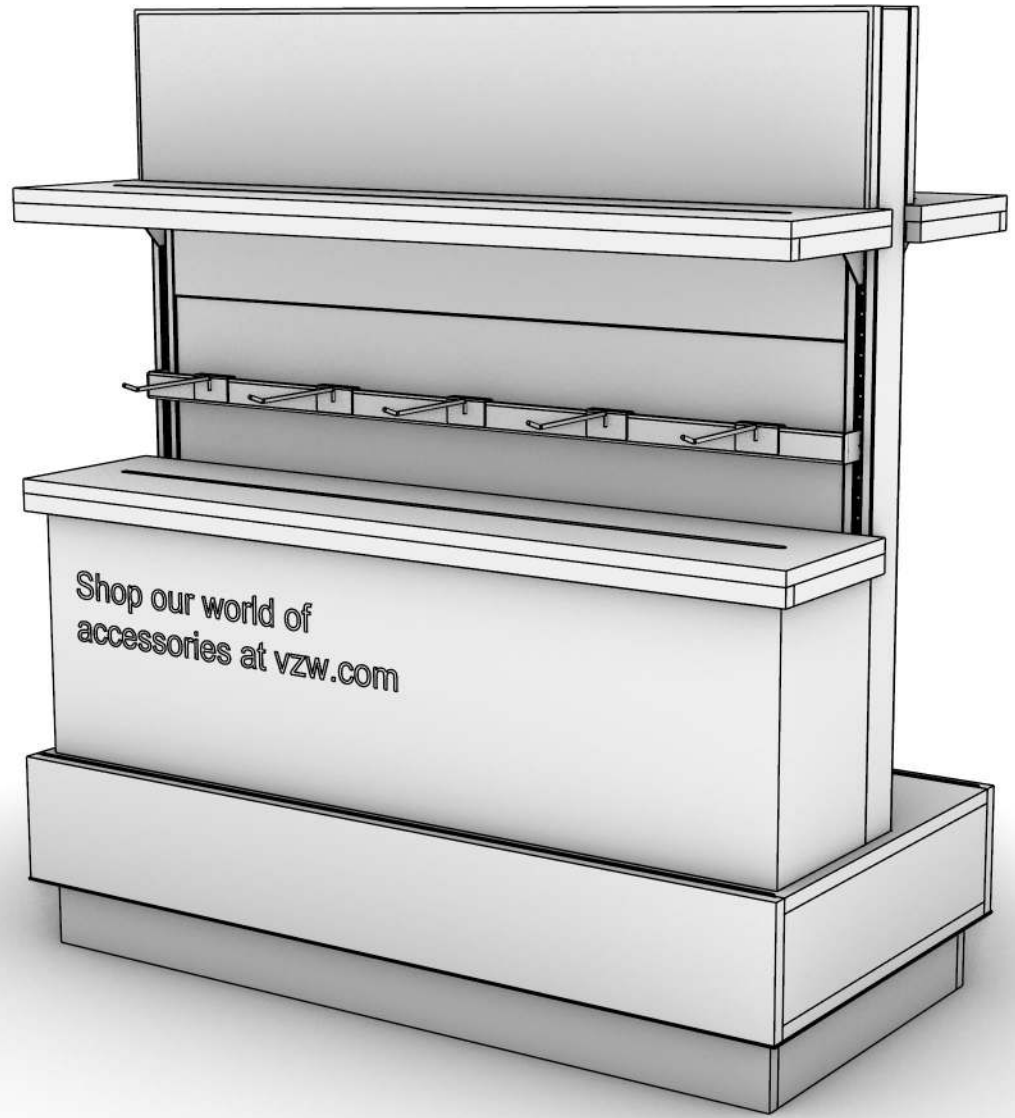

D

C

C

B

B

A

A

MODEL NAME:		Aisle Space Filler								
DATE:	8/25/2020	REVISION:	1001	UNITS:	INCHES	SHEET NO:	1 of 2			
FILE LOCATION:		G:_ALL CUSTOMERS\WZ Next Gen\Next Gen Models\Tim\Current\NEXT GEN FINAL\Aisle Space Filler\Aisle Space Filler.3dm								