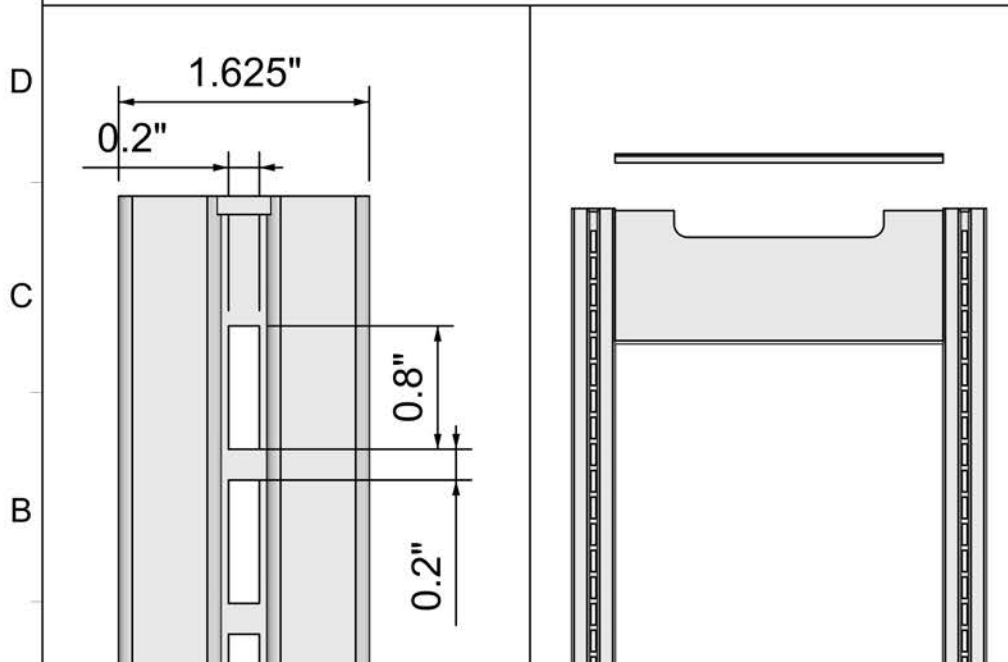

MODEL NAME: Narrow Spotlight_VR-02								SRC Fixtures 9549 Frankoma Rd Sapulpa, OK 74066		
DATE:	1/25/2020	REVISION:	1001	UNITS:	Inches	SHEET NO:		3		
FILE LOCATION:		C:_SRC_ALL CUSTOMERS\VZ Next Gen\Next Gen Models\VZ Shop Drawings\Narrow Spotlight_VR-02.3dm