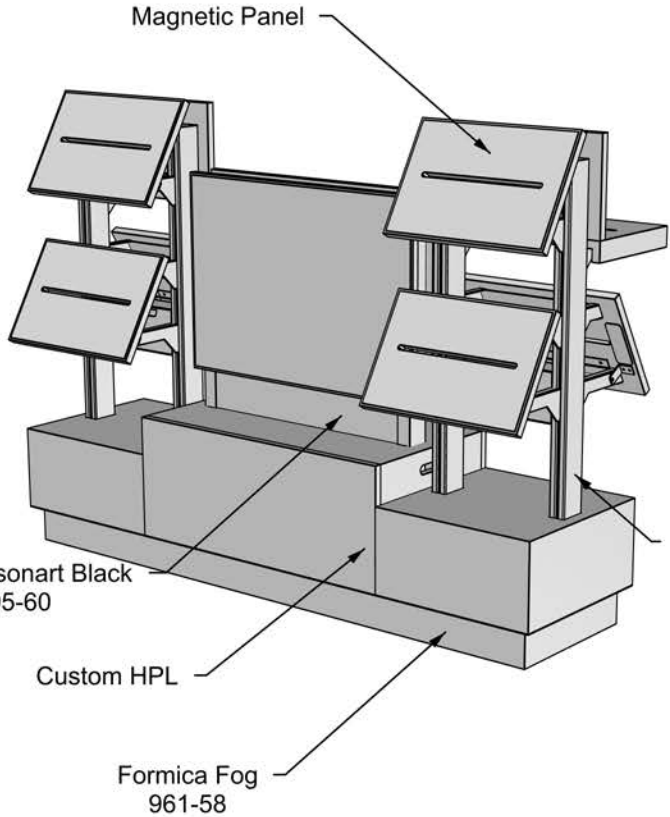

Front

Back

MODEL NAME: Narrow Spotlight_VR-02

DATE: 1/25/2020 REVISION: 1001 UNITS: Inches SHEET NO: 2

FILE LOCATION: C:_SRC_ALL CUSTOMERS\VZ Next Gen\Next Gen Models\VZ Shop Drawings\Narrow Spotlight_VR-02.3dm