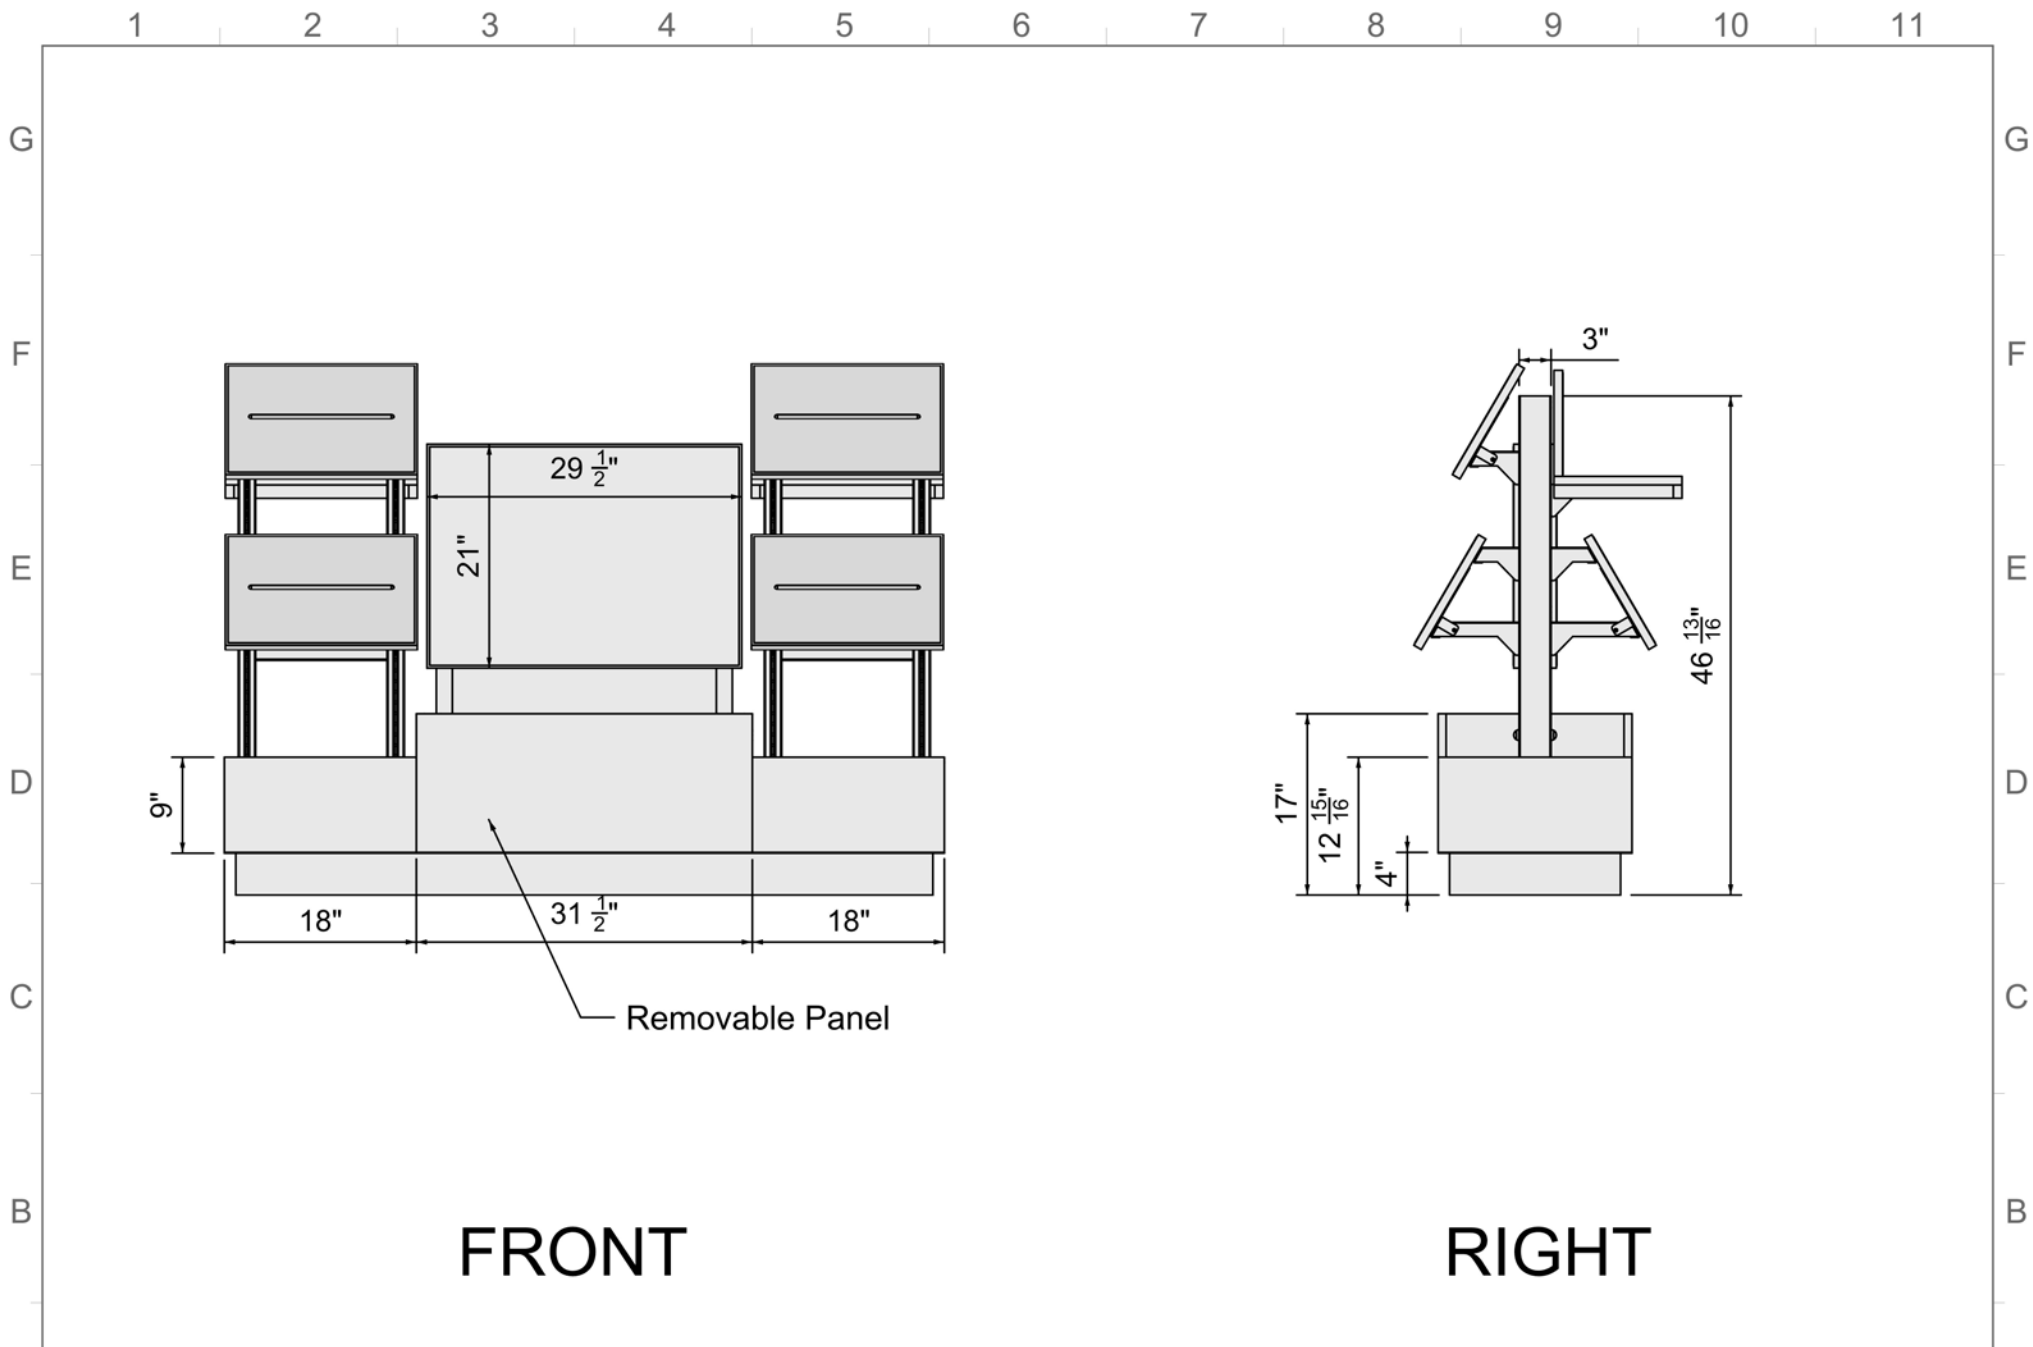

SRC Fixtures
9549 Frankoma Rd
Sapulpa, OK 74066

1 2 3 4 5 6 7 8 9 10 11

A

A

MODEL NAME: Narrow Spotlight_VR-02								SRC Fixtures 9549 Frankoma Rd Sapulpa, OK 74066	
DATE:	1/25/2020	REVISION:	1001	UNITS:	Inches	SHEET NO:		3	
FILE LOCATION:		C:_SRC_ALL CUSTOMERS\VZ Next Gen\Next Gen Models\VZ Shop Drawings\Narrow Spotlight_VR-02.3dm							