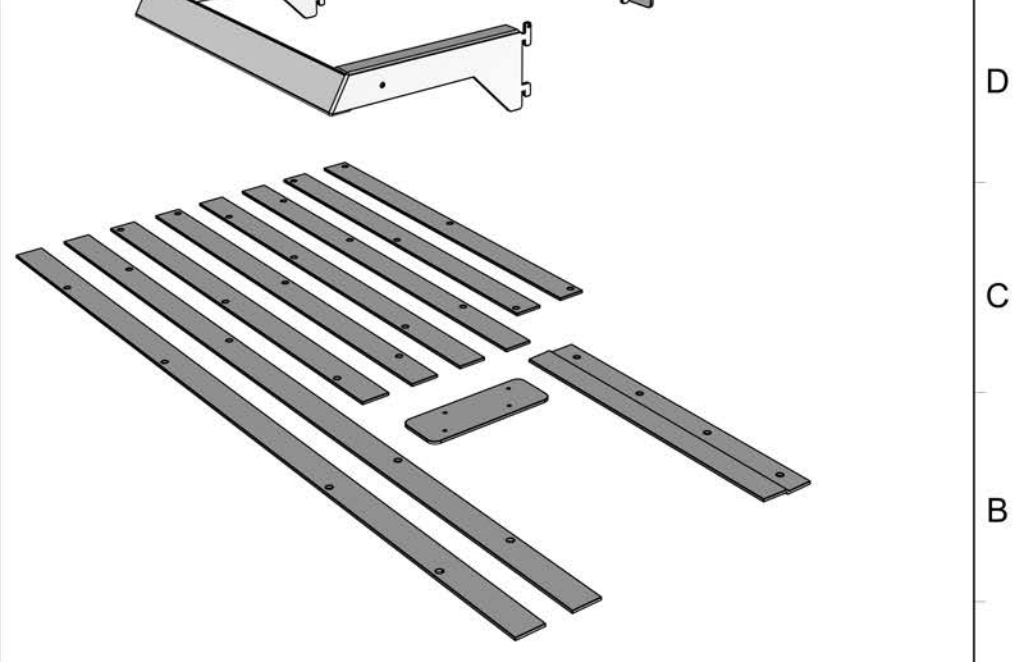

MODEL NAME: Narrow Spotlight_VR-02								SRC Fixtures 9549 Frankoma Rd Sapulpa, OK 74066		
DATE:	1/25/2020	REVISION:	1001	UNITS:	Inches	SHEET NO:		3		
FILE LOCATION:		C:_SRC_ALL CUSTOMERS\VZ Next Gen\Next Gen Models\VZ Shop Drawings\Narrow Spotlight_VR-02.3dm