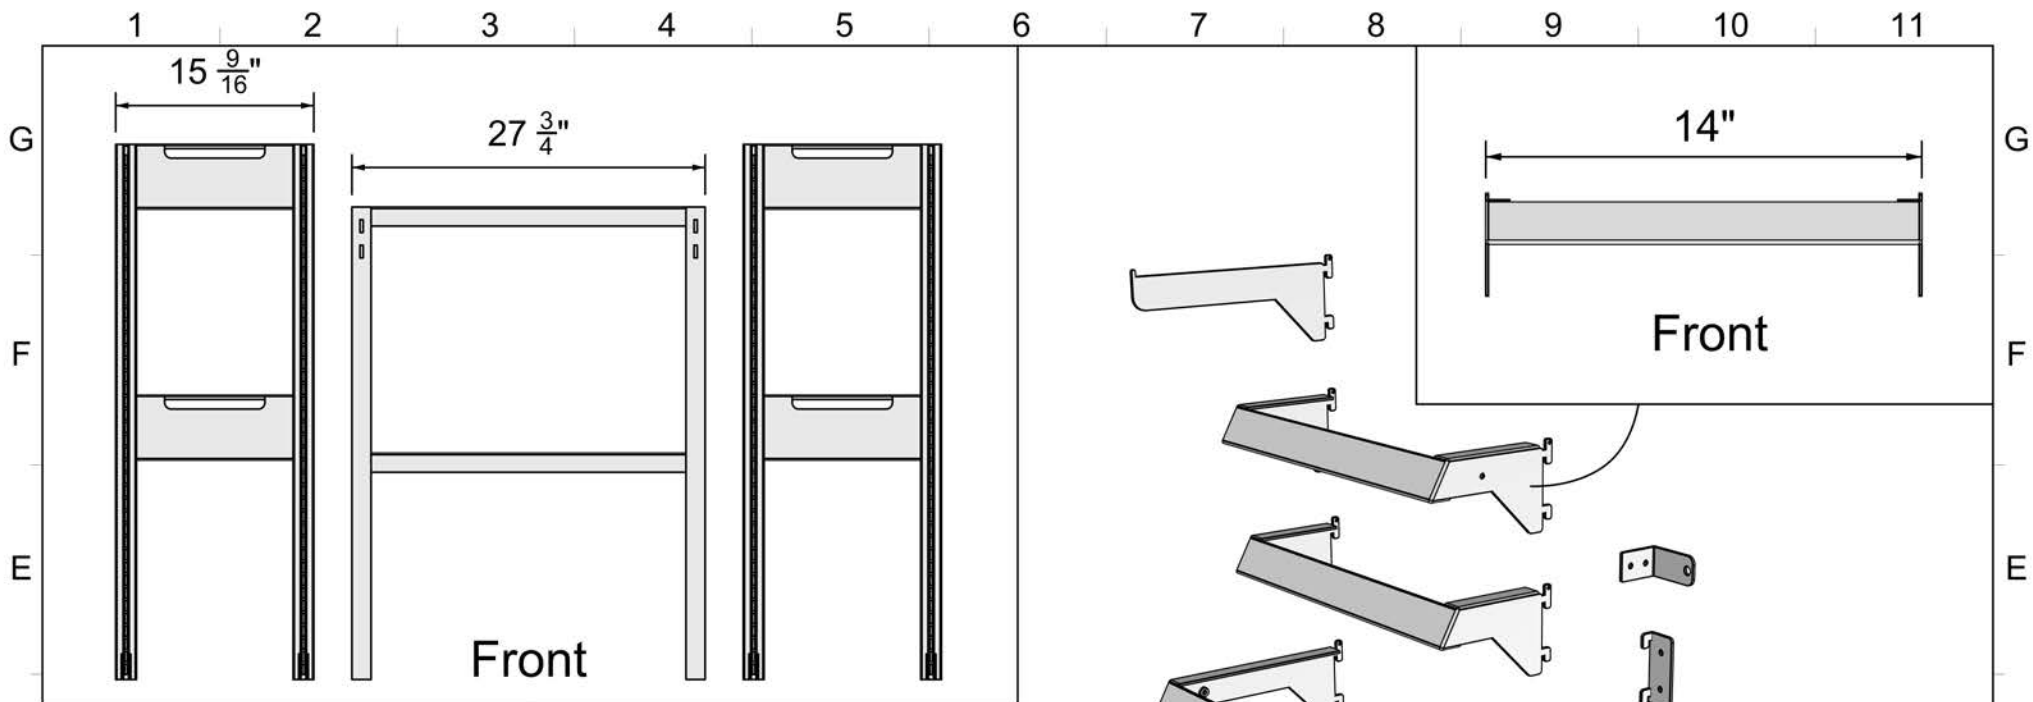

MODEL NAME: Narrow Spotlight_VR-02								SRC Fixtures 9549 Frankoma Rd Sapulpa, OK 74066		
DATE:	1/25/2020	REVISION:	1001	UNITS:	Inches	SHEET NO:		3		
FILE LOCATION:		C:_SRC_ALL CUSTOMERS\VZ Next Gen\Next Gen Models\VZ Shop Drawings\Narrow Spotlight_VR-02.3dm