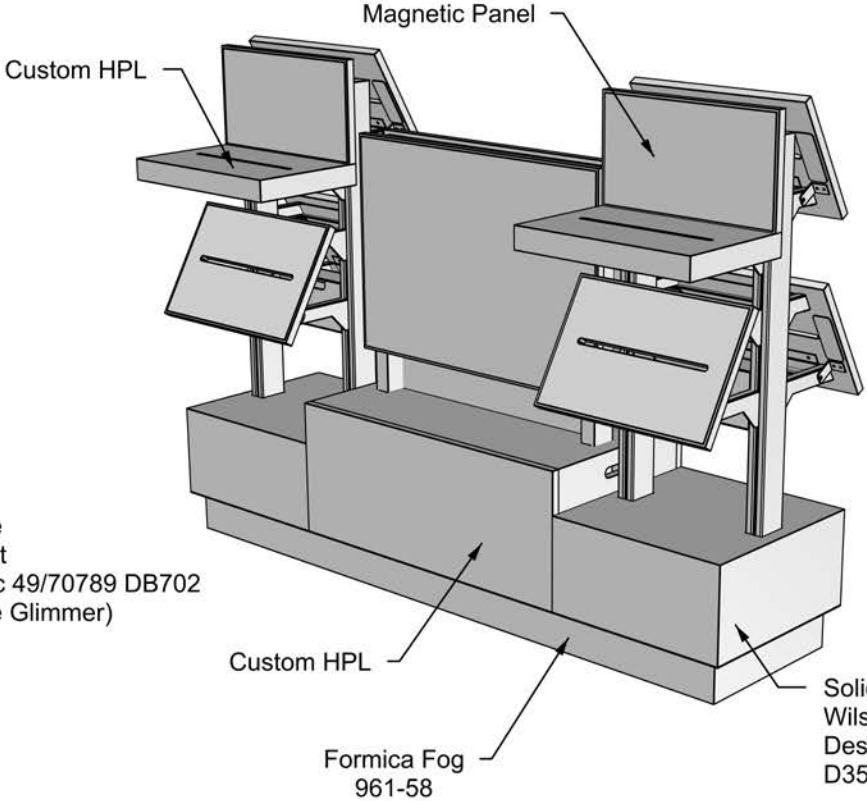

Front

Back

MODEL NAME: Narrow Spotlight_VR-02

DATE: 1/25/2020 REVISION: 1001 UNITS: Inches SHEET NO: 2

FILE LOCATION: C:_SRC_ALL CUSTOMERS\VZ Next Gen\Next Gen Models\VZ Shop Drawings\Narrow Spotlight_VR-02.3dm