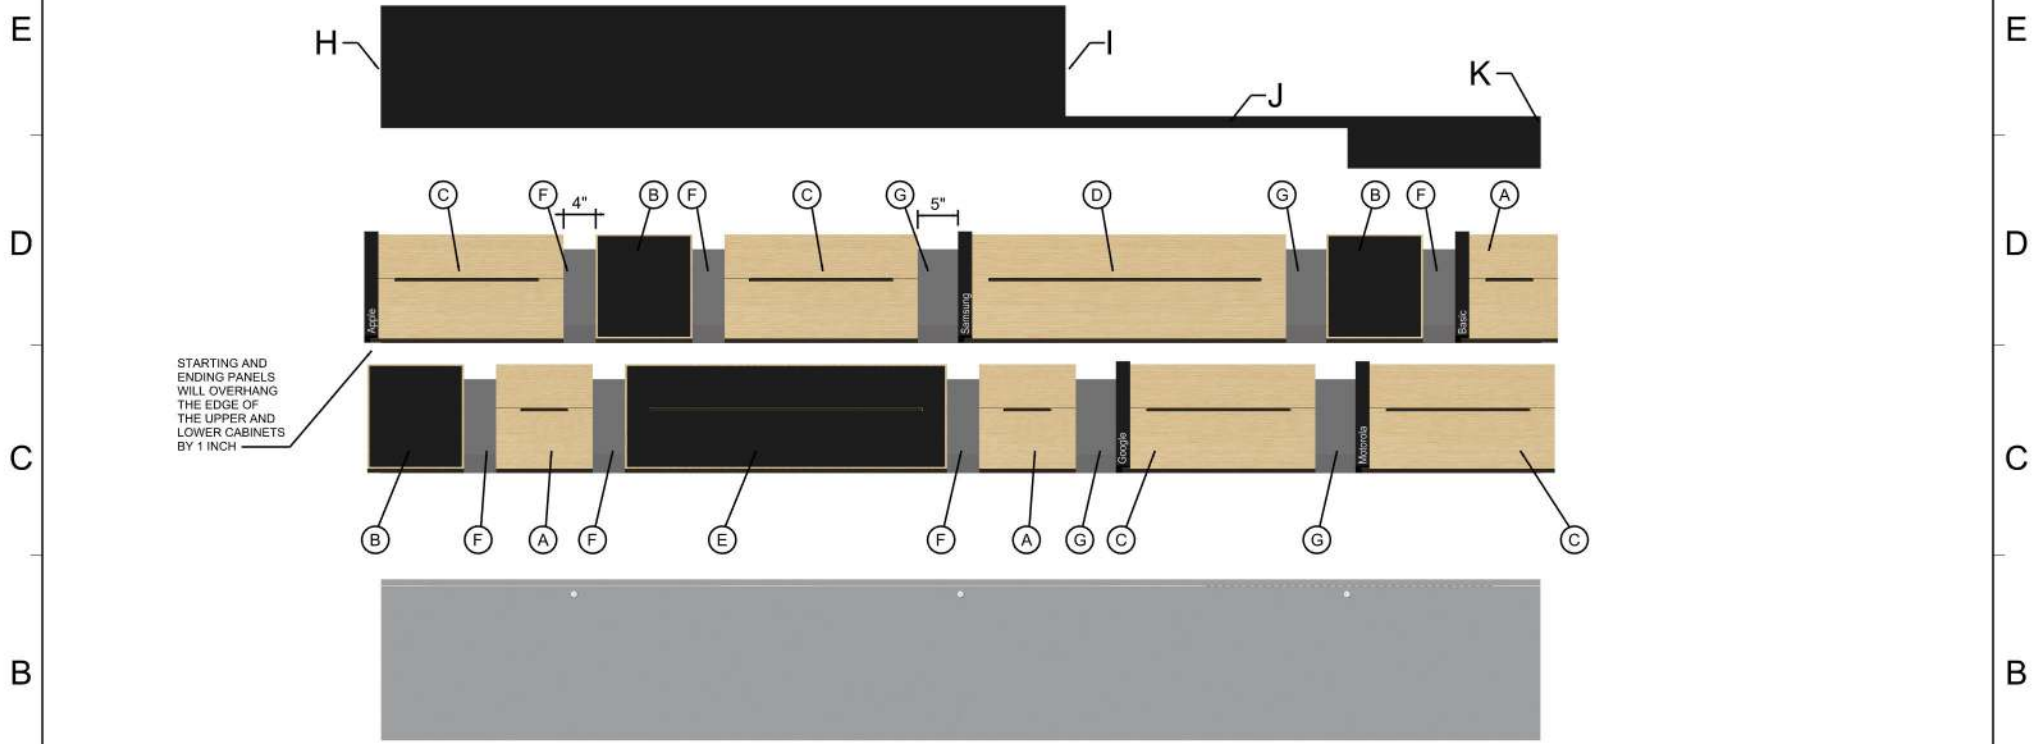

QTY	PART	ID
3	12"Wx15"H SLOTTED PANEL	A
3	12"Wx15"H MAG PANEL	B
4	24"Wx12"H SLOTTED PANEL	C
1	40"Wx15"H SLOTTED PANEL	D
1	40"Wx15"H MAG PANEL	E
6	5"Wx12"H SPACER PANEL	F
4	6"Wx12"H SPACER PANEL	G
1	TICKER SHELF - FLUSH END CAP	H
1	TICKER SHELF - INSET END CAP	I
3	TICKER SHELF BAY	J
1	TICKER SHELF - END CAP	K

***5" PANEL SPACER WILL CREATE A 4" SPACE BETWEEN PANELS**
***6" PANEL SPACER WILL CREATE A 5" SPACE BETWEEN PANELS**

MODEL NAME: 3 Bay Device Rack							SRC FIXTURES	SRC Fixtures 9549 Frankoma Rd Sapulpa, OK 74066
DATE:	7/8/2020	REVISION:	1001	UNITS:	Inches	SHEET NO:		
FILE LOCATION:		G:_ALL CUSTOMERS\IVZ Next Gen\Next Gen Models\IVZ Shop Drawings\3 Bay Device Rack.3dm						

MODEL NAME: 3 Bay Device Rack

DATE: 7/8/2020 REVISION: 1001 UNITS: Inches SHEET NO: 2

SRC
FIXTURES SRC Fixtures
9549 Frankoma Rd
Sapulpa, OK 74066

FILE LOCATION: G:_ALL CUSTOMERS\I\Z Next Gen\Next Gen Models\I\Z Shop Drawings\3 Bay Device Rack.3dm