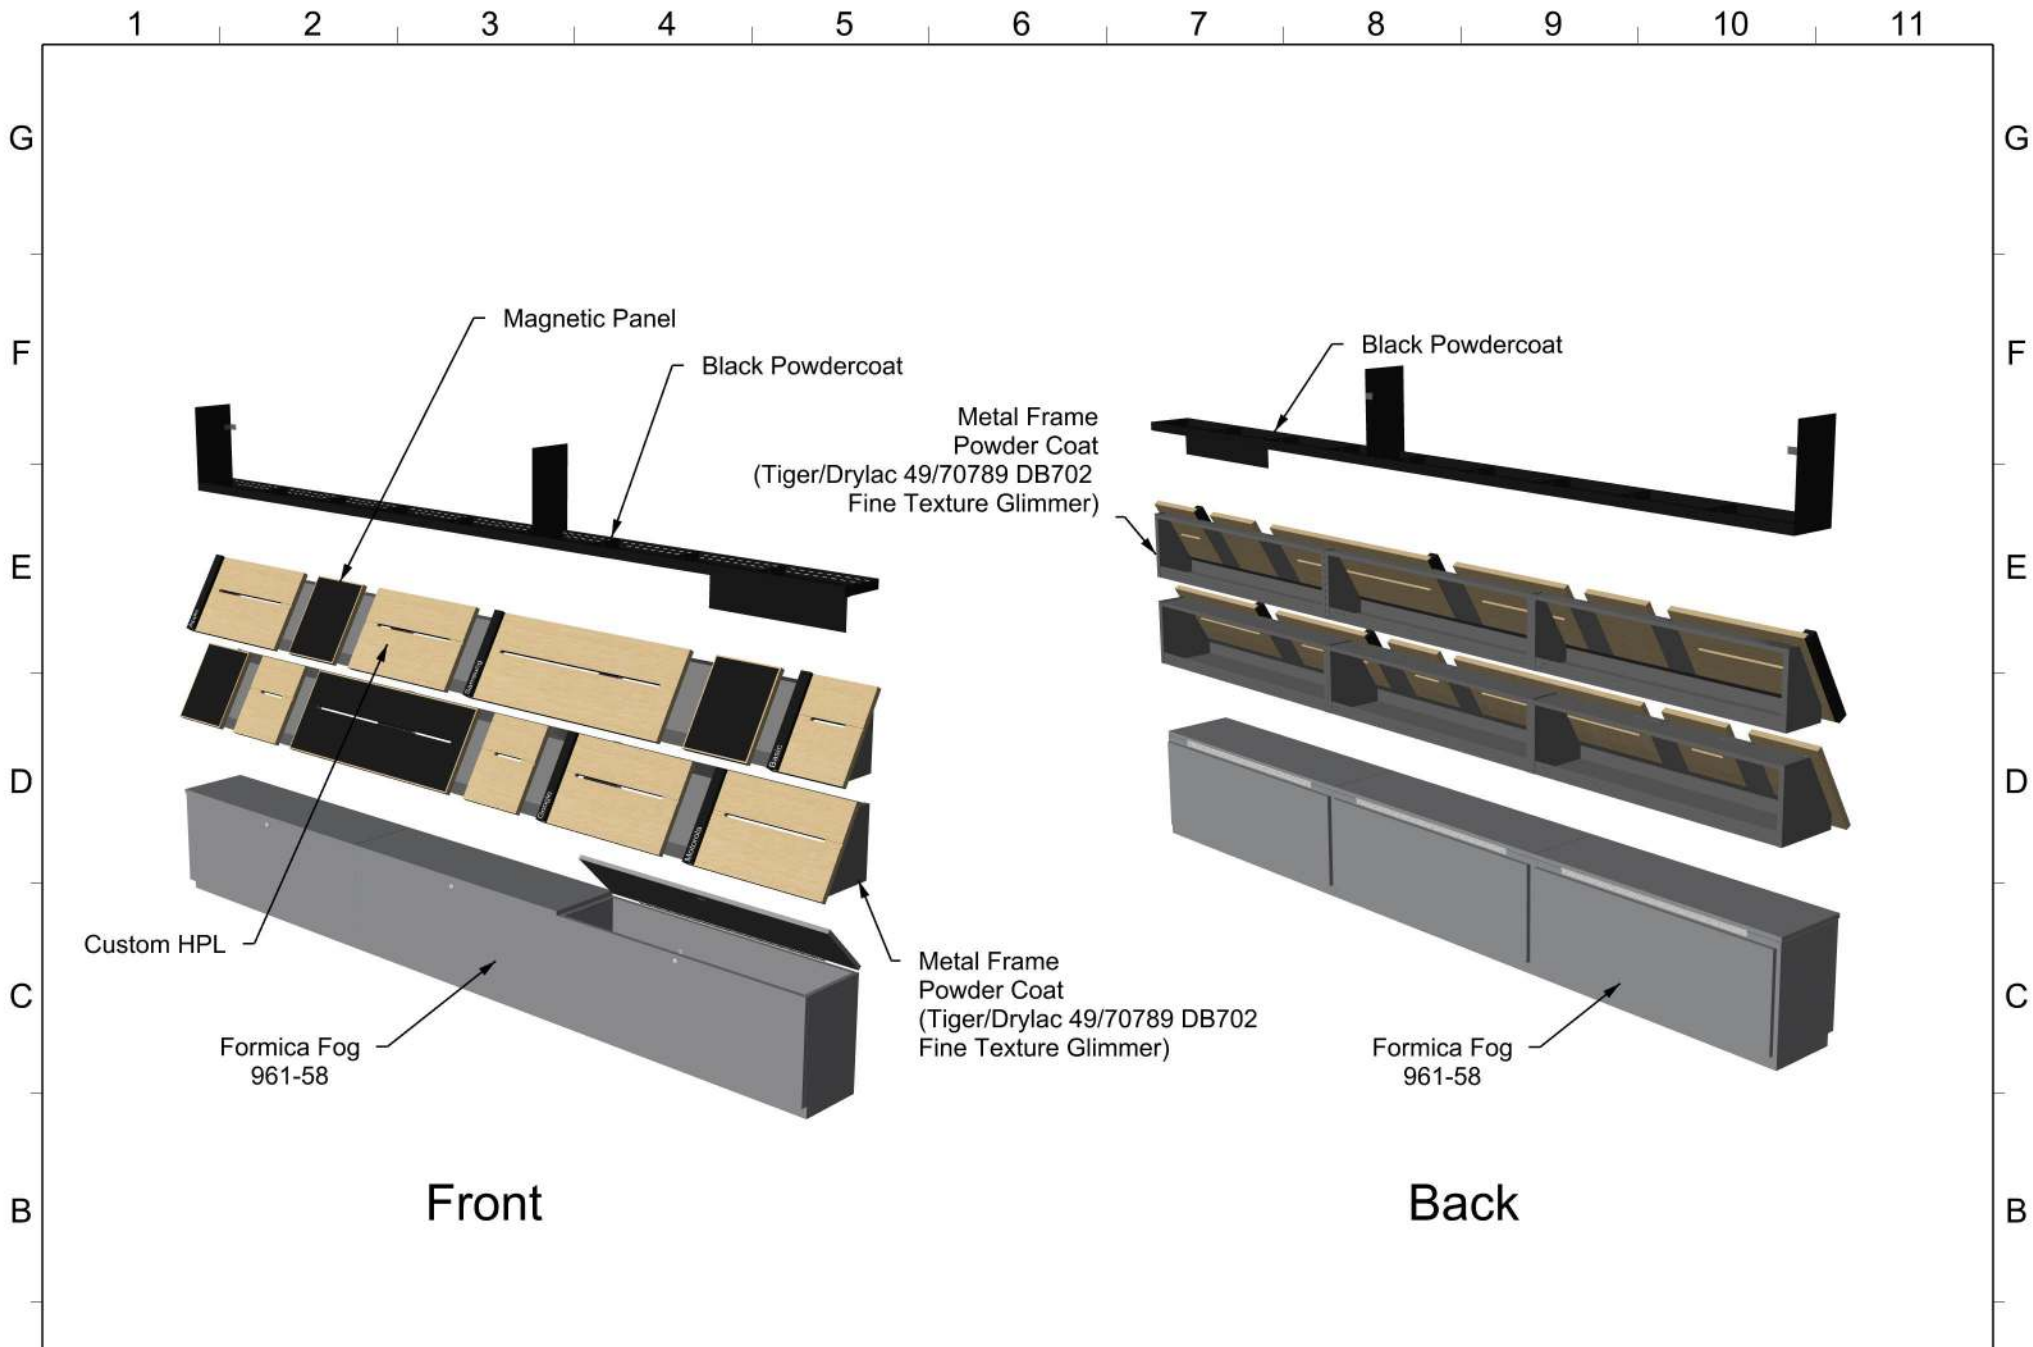

QTY	PART	ID
3	12"Wx15"H SLOTTED PANEL	A
3	12"Wx15"H MAG PANEL	B
4	24"Wx12"H SLOTTED PANEL	C
1	40"Wx15"H SLOTTED PANEL	D
1	40"Wx15"H MAG PANEL	E
6	5"Wx12"H SPACER PANEL	F
4	6"Wx12"H SPACER PANEL	G
1	TICKER SHELF - FLUSH END CAP	H
1	TICKER SHELF - INSET END CAP	I
3	TICKER SHELF BAY	J
1	TICKER SHELF - END CAP	K

***5" PANEL SPACER WILL CREATE A 4" SPACE BETWEEN PANELS**
***6" PANEL SPACER WILL CREATE A 5" SPACE BETWEEN PANELS**

MODEL NAME: 3 Bay Device Rack							SRC FIXTURES	SRC Fixtures 9549 Frankoma Rd Sapulpa, OK 74066
DATE:	7/8/2020	REVISION:	1001	UNITS:	Inches	SHEET NO:		
FILE LOCATION:		G:_ALL CUSTOMERS\IVZ Next Gen\Next Gen Models\IVZ Shop Drawings\3 Bay Device Rack.3dm						

MODEL NAME: 3 Bay Device Rack

DATE: 7/8/2020 REVISION: 1001 UNITS: Inches SHEET NO: 2

SRC
FIXTURES SRC Fixtures
9549 Frankoma Rd
Sapulpa, OK 74066

FILE LOCATION: G:_ALL CUSTOMERS\I\Z Next Gen\Next Gen Models\I\Z Shop Drawings\3 Bay Device Rack.3dm

MODEL NAME: 3 Bay Device Rack

DATE: 7/8/2020 REVISION: 1001 UNITS: Inches SHEET NO: 3

FILE LOCATION: G:_ALL CUSTOMERS\I\Z Next Gen\Next Gen Models\I\Z Shop Drawings\3 Bay Device Rack.3dm

SRC Fixtures
9549 Frankoma Rd
Sapulpa, OK 74066