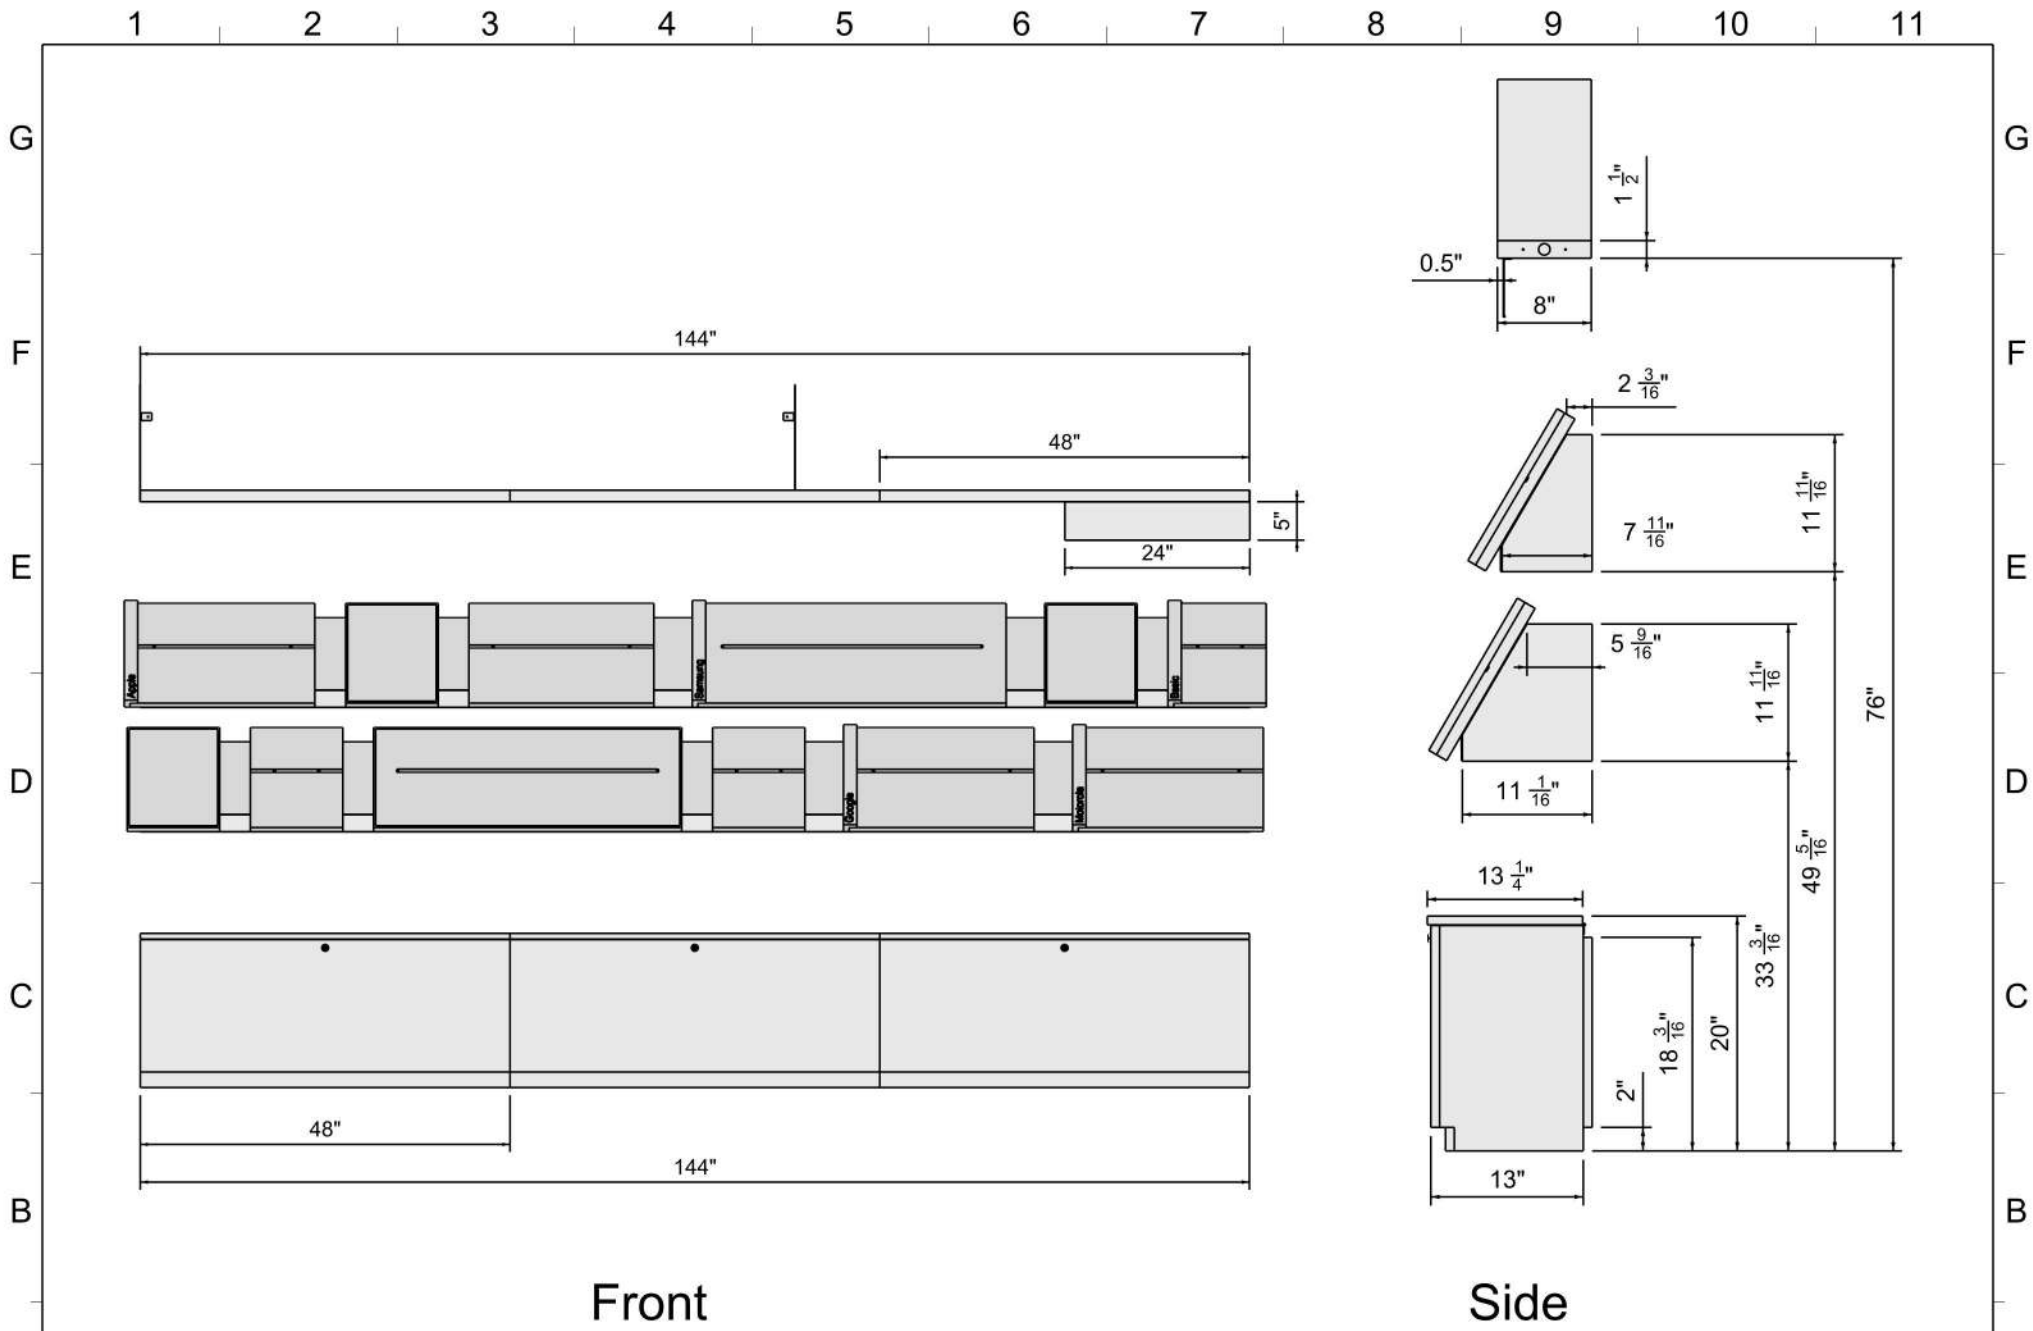

MODEL NAME: 3 Bay Device Rack

DATE: 7/8/2020   REVISION: 1001   UNITS: Inches   SHEET NO: 3

FILE LOCATION: G:_ALL CUSTOMERS\I\Z Next Gen\Next Gen Models\I\Z Shop Drawings\3 Bay Device Rack.3dm

SRC Fixtures
9549 Frankoma Rd
Sapulpa, OK 74066