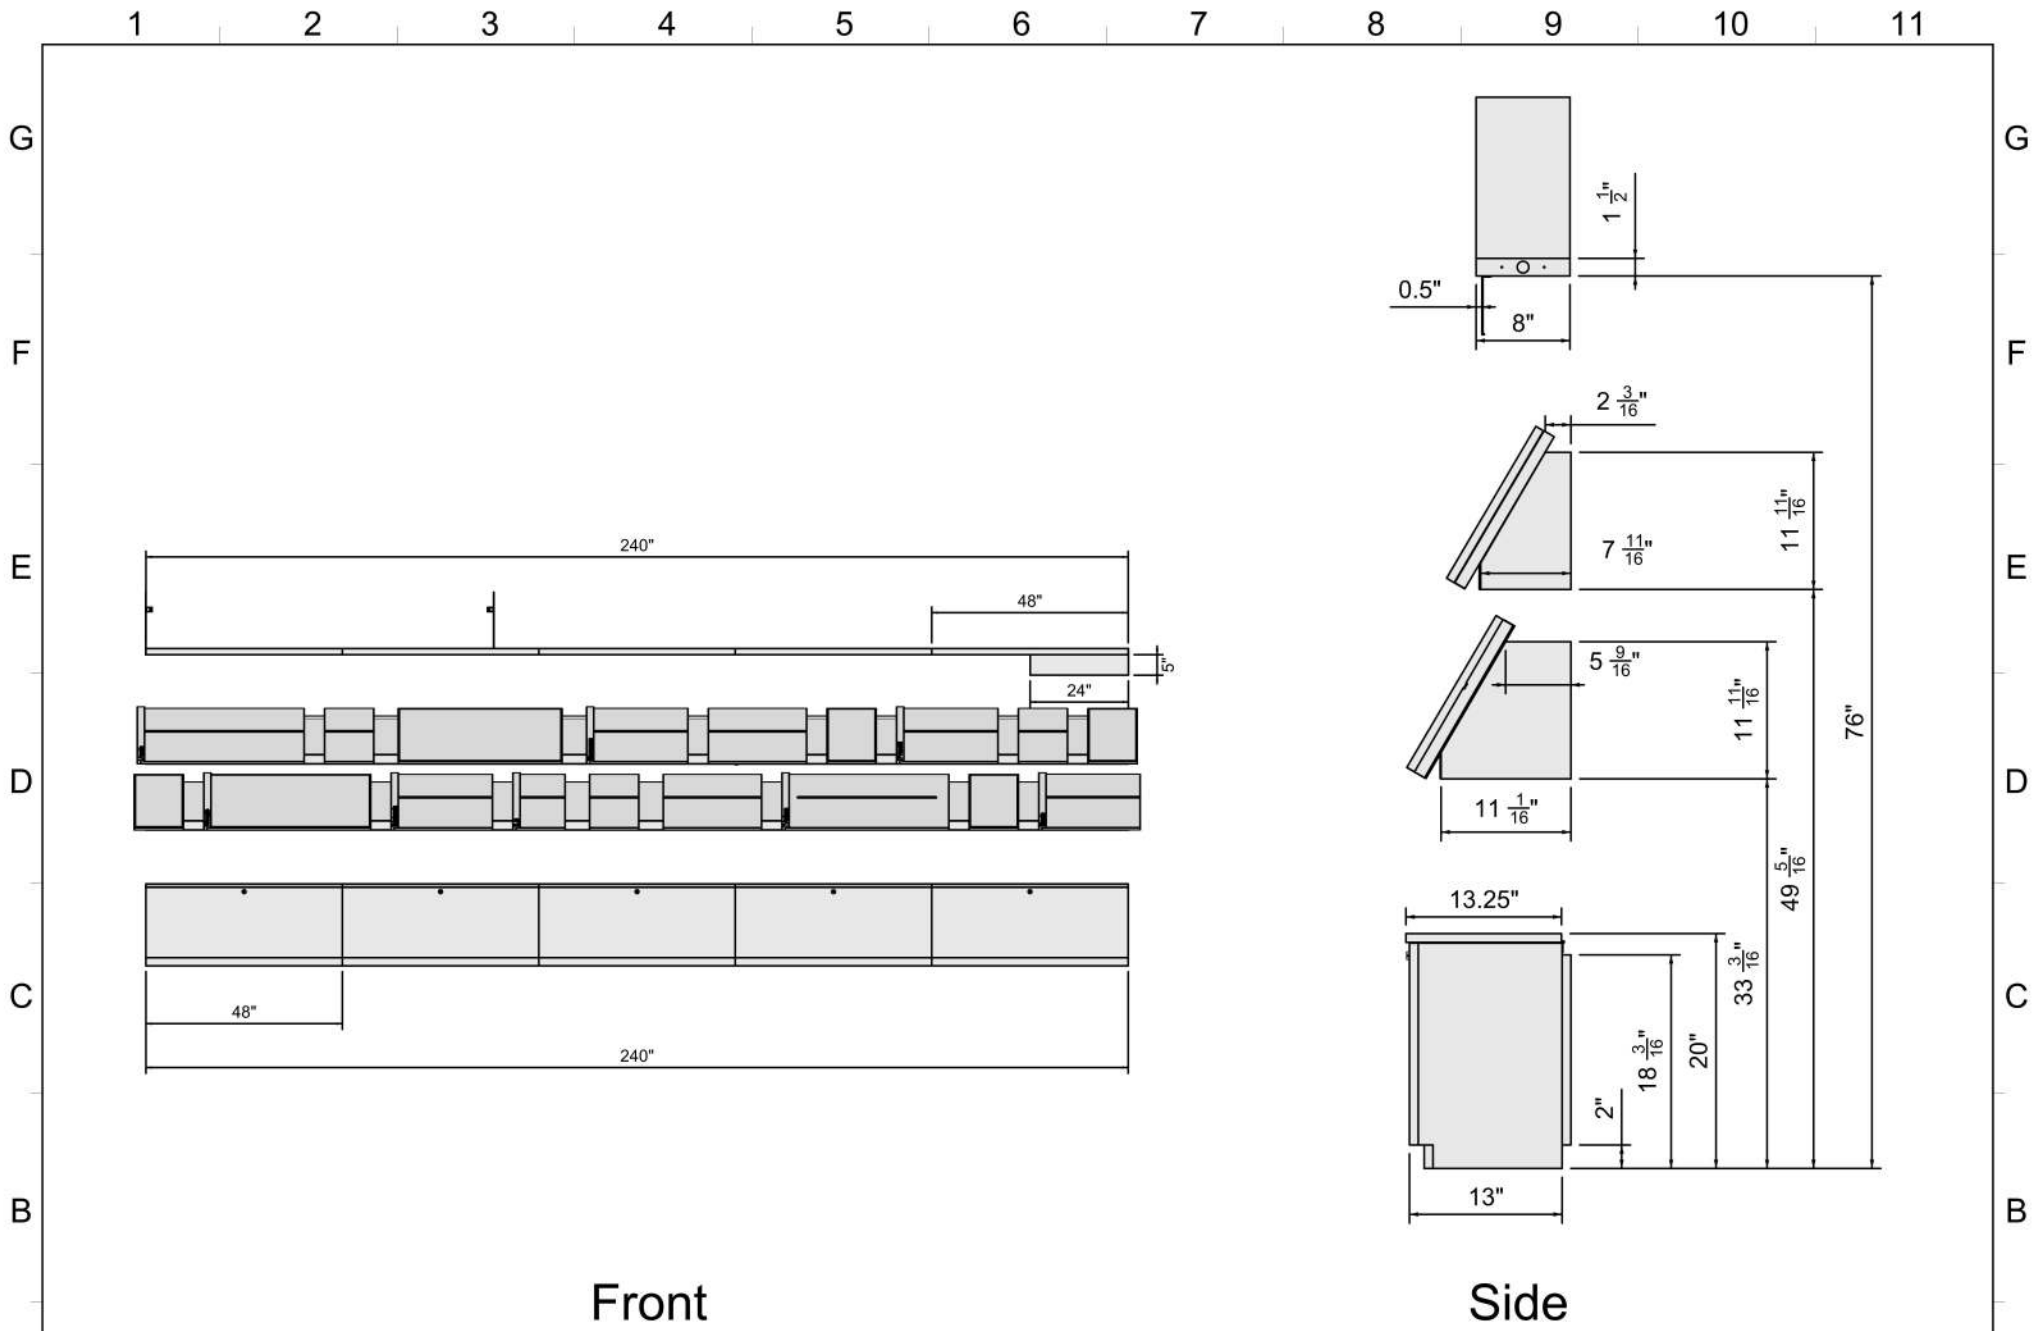

MODEL NAME: 5 Bay Device Rack

DATE: 7/7/2020   REVISION: 1001   UNITS: Inches   SHEET NO: 3

SRC
FIXTURES   SRC Fixtures
9549 Frankoma Rd
Sapulpa, OK 74066

FILE LOCATION: G:_ALL CUSTOMERS\I\Z Next Gen\Next Gen Models\I\Z Shop Drawings\5 Bay Device Rack.3dm