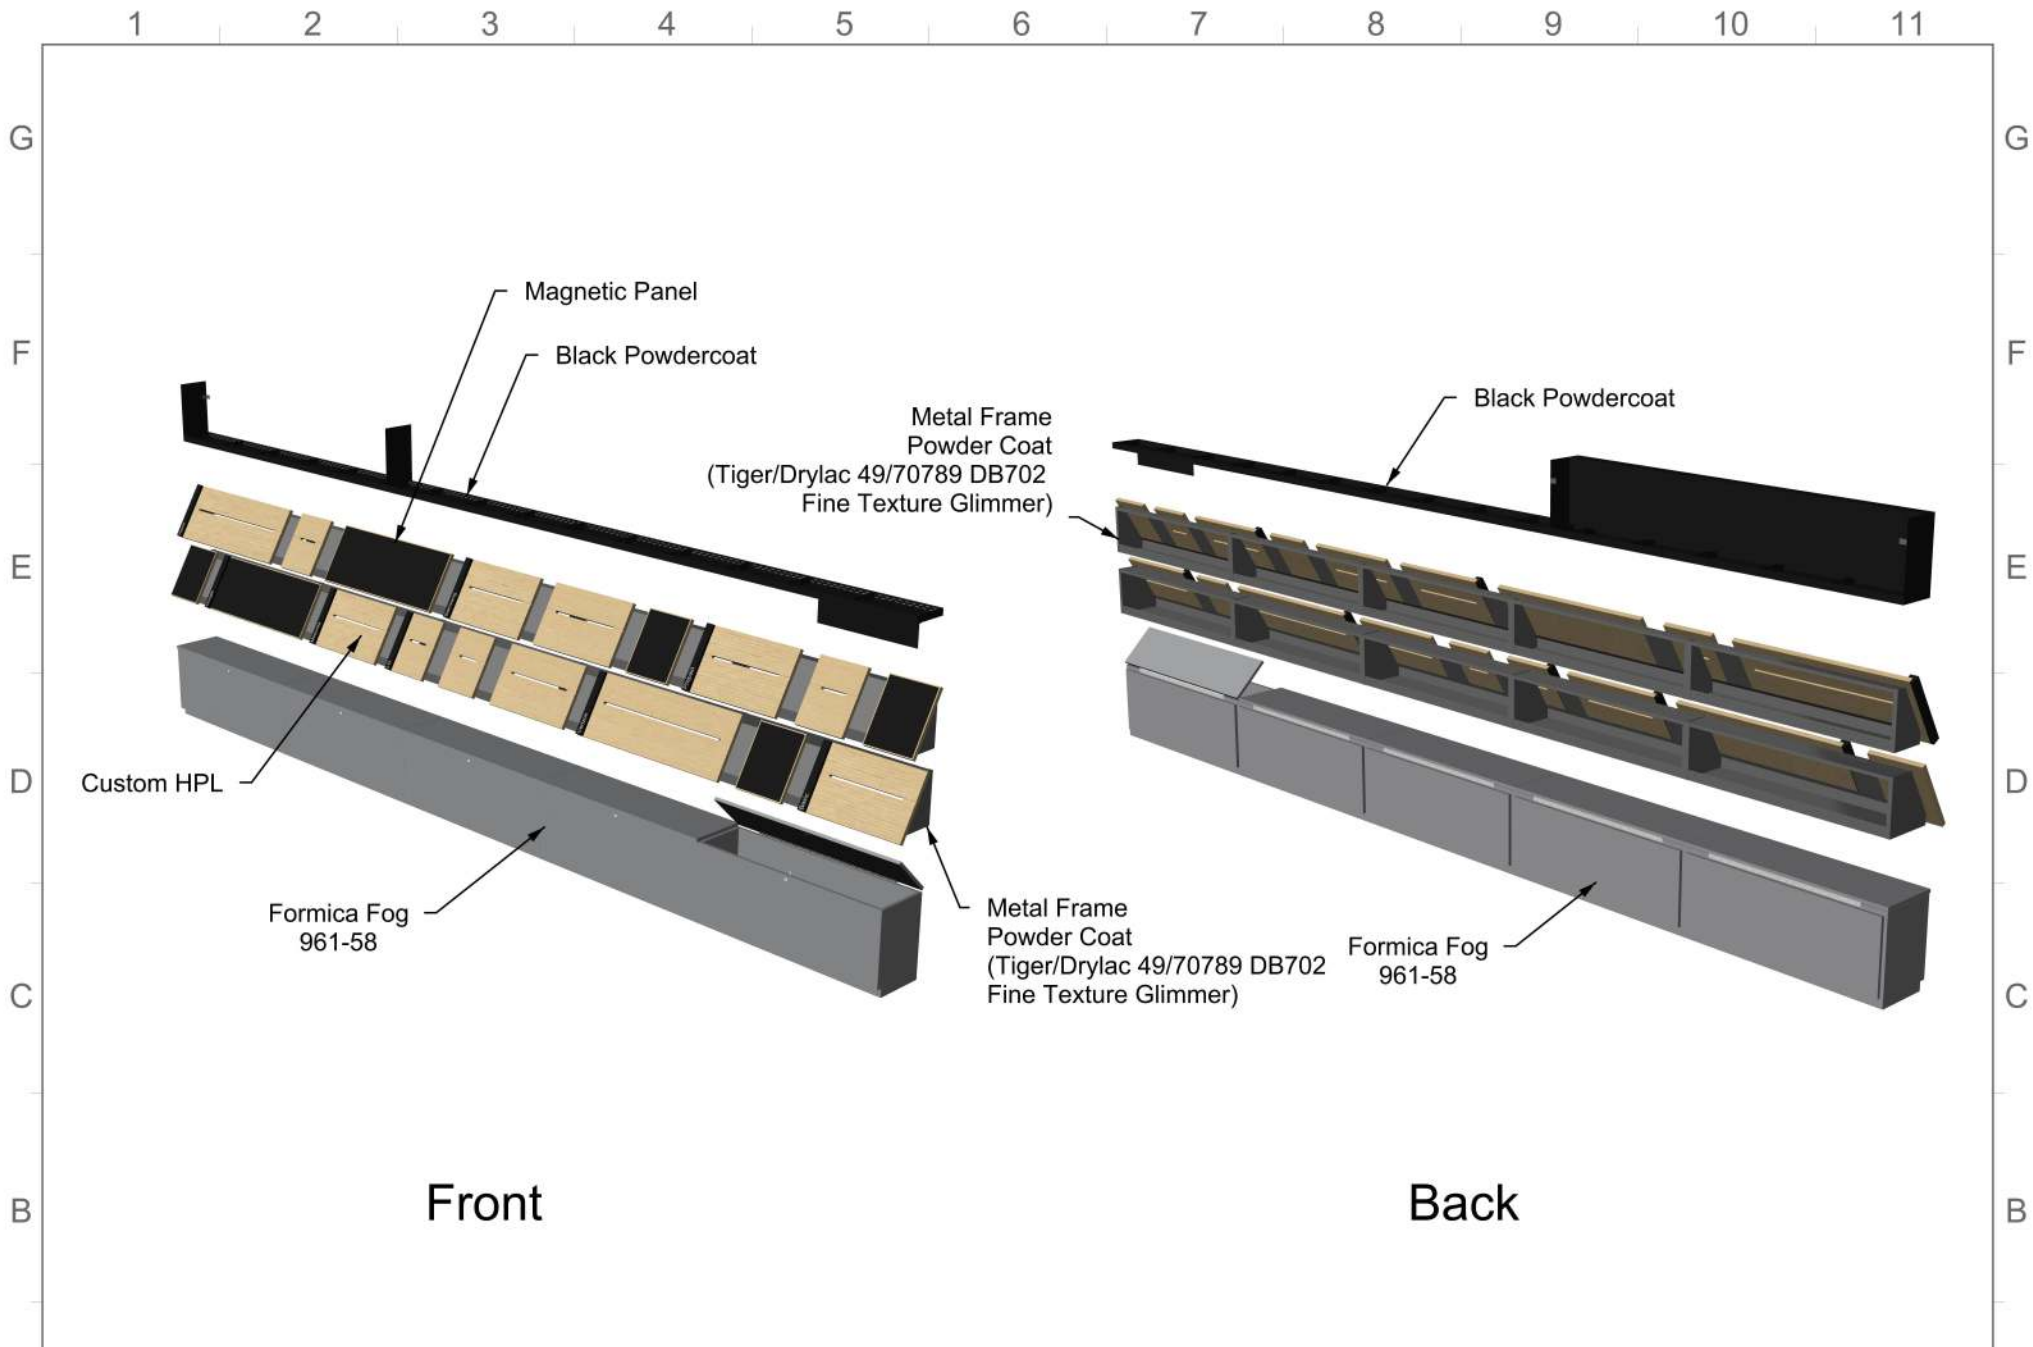

QTY	PART	ID
4	12"Wx15"H SLOTTED PANEL	A
4	12"Wx15"H MAG PANEL	B
6	24"Wx12"H SLOTTED PANEL	C
2	40"Wx15"H SLOTTED PANEL	D
2	40"Wx15"H MAG PANEL	E
4	5"Wx12"H SPACER PANEL	F
12	6"Wx12"H SPACER PANEL	G
1	TICKER SHELF - FLUSH END CAP	H
1	TICKER SHELF - INSET END CAP	I
5	TICKER SHELF BAY	J
1	TICKER SHELF - END CAP	K

***6" PANEL SPACER WILL CREATE A 5" SPACE BETWEEN PANELS**
***7" PANEL SPACER WILL CREATE A 6" SPACE BETWEEN PANELS**

MODEL NAME: 5 Bay Device Rack							SRC FIXTURES	SRC Fixtures 9549 Frankoma Rd Sapulpa, OK 74066
DATE:	7/7/2020	REVISION:	1001	UNITS:	Inches	SHEET NO:		
FILE LOCATION: G:_ALL CUSTOMERS\I\Z Next Gen\Next Gen Models\I\Z Shop Drawings\5 Bay Device Rack.3dm								

Front

Back

MODEL NAME: 5 Bay Device Rack								SRC Fixtures		
DATE:	7/7/2020	REVISION:	1001	UNITS:	Inches	SHEET NO:		2	9549 Frankoma Rd Sapulpa, OK 74066	
FILE LOCATION:		G:_ALL CUSTOMERS\I\Z Next Gen\Next Gen Models\I\Z Shop Drawings\5 Bay Device Rack.3dm								

MODEL NAME: 5 Bay Device Rack

DATE: 7/7/2020 REVISION: 1001 UNITS: Inches SHEET NO: 3

SRC
FIXTURES SRC Fixtures
9549 Frankoma Rd
Sapulpa, OK 74066

FILE LOCATION: G:_ALL CUSTOMERS\I\Z Next Gen\Next Gen Models\I\Z Shop Drawings\5 Bay Device Rack.3dm