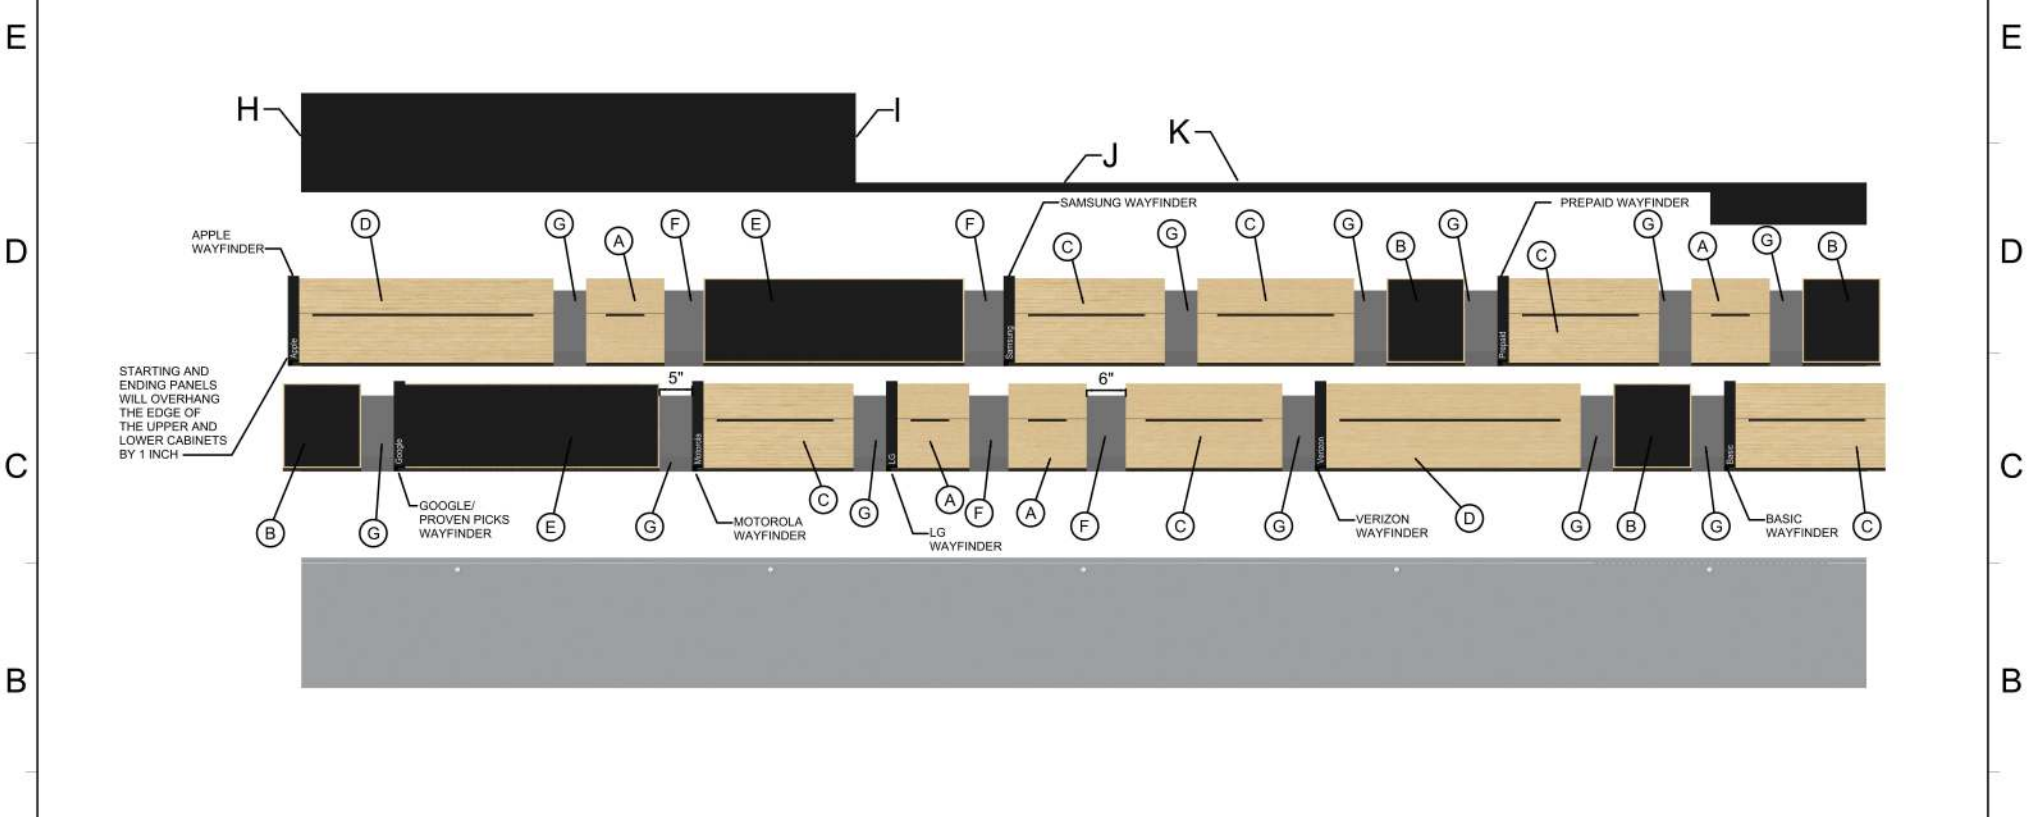

QTY	PART	ID
4	12"Wx15"H SLOTTED PANEL	A
4	12"Wx15"H MAG PANEL	B
6	24"Wx12"H SLOTTED PANEL	C
2	40"Wx15"H SLOTTED PANEL	D
2	40"Wx15"H MAG PANEL	E
4	5"Wx12"H SPACER PANEL	F
12	6"Wx12"H SPACER PANEL	G
1	TICKER SHELF - FLUSH END CAP	H
1	TICKER SHELF - INSET END CAP	I
5	TICKER SHELF BAY	J
1	TICKER SHELF - END CAP	K

***6" PANEL SPACER WILL CREATE A 5" SPACE BETWEEN PANELS**
***7" PANEL SPACER WILL CREATE A 6" SPACE BETWEEN PANELS**

MODEL NAME: 5 Bay Device Rack							SRC FIXTURES	SRC Fixtures 9549 Frankoma Rd Sapulpa, OK 74066
DATE:	7/7/2020	REVISION:	1001	UNITS:	Inches	SHEET NO:		
FILE LOCATION: G:_ALL CUSTOMERS\I\Z Next Gen\Next Gen Models\I\Z Shop Drawings\5 Bay Device Rack.3dm								

Front

Back

MODEL NAME: 5 Bay Device Rack								SRC Fixtures		
DATE:	7/7/2020	REVISION:	1001	UNITS:	Inches	SHEET NO:		2	9549 Frankoma Rd Sapulpa, OK 74066	
FILE LOCATION:		G:_ALL CUSTOMERS\I\Z Next Gen\Next Gen Models\I\Z Shop Drawings\5 Bay Device Rack.3dm								