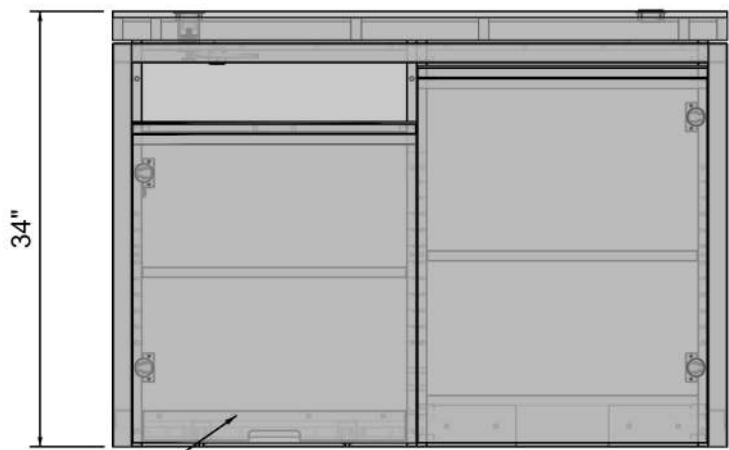

MODEL NAME: POS Sales Floor

SRC Fixtures
9549 Frankoma Rd
Sapulpa, OK 74066

DATE:	7/8/2020	REVISION:	1001	UNITS:	Inches	SHEET NO:	1
-------	----------	-----------	------	--------	--------	-----------	---

FILE LOCATION: G:_ALL CUSTOMERS\IVZ Next Gen\Next Gen Models\Tim\Current\NEXT GEN FINAL\Josh Shop Drawings\POS Sales Floor.3dm

1 2 3 4 5 6 7 8 9 10 11

MODEL NAME: POS Sales Floor		DATE: 7/8/2020		REVISION: 1001	UNITS: INCHES	SHEET NO: 2 of 2
FILE LOCATION: G:_ALL CUSTOMERS\IVZ Next Gen\Next Gen Models\Tim\Current\NEXT GEN FINAL\Josh Shop Drawings\POS Sales Floor.3dm						