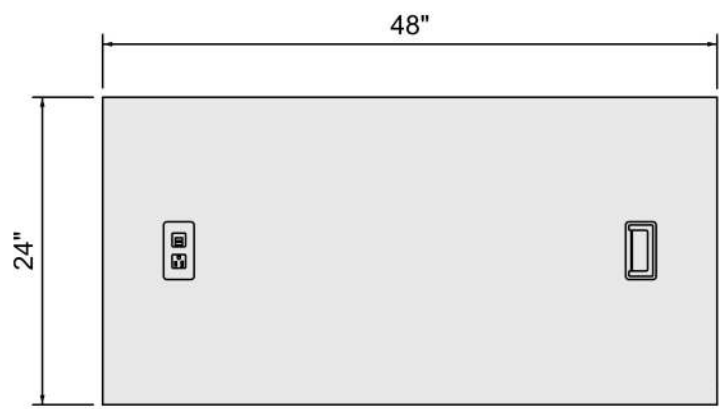

MODEL NAME: POS Sales Floor

SRC Fixtures
9549 Frankoma Rd
Sapulpa, OK 74066

DATE:	7/8/2020	REVISION:	1001	UNITS:	Inches	SHEET NO:	1
-------	----------	-----------	------	--------	--------	-----------	---

FILE LOCATION: G:_ALL CUSTOMERS\IVZ Next Gen\Next Gen Models\Tim\Current\NEXT GEN FINAL\Josh Shop Drawings\POS Sales Floor.3dm

1 2 3 4 5 6 7 8 9 10 11

MODEL NAME: POS Sales Floor		DATE: 7/8/2020		REVISION: 1001	UNITS: INCHES	SHEET NO: 2 of 2
FILE LOCATION: G:_ALL CUSTOMERS\IVZ Next Gen\Next Gen Models\Tim\Current\NEXT GEN FINAL\Josh Shop Drawings\POS Sales Floor.3dm						