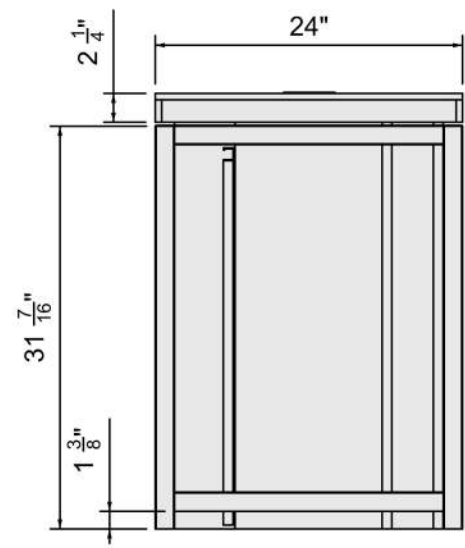

MODEL NAME: POS Sales Floor

SRC Fixtures
9549 Frankoma Rd
Sapulpa, OK 74066

DATE:	7/8/2020	REVISION:	1001	UNITS:	Inches	SHEET NO:	1
-------	----------	-----------	------	--------	--------	-----------	---

FILE LOCATION: G:_ALL CUSTOMERS\IVZ Next Gen\Next Gen Models\Tim\Current\NEXT GEN FINAL\Josh Shop Drawings\POS Sales Floor.3dm

1 2 3 4 5 6 7 8 9 10 11

MODEL NAME: POS Sales Floor		DATE: 7/8/2020		REVISION: 1001	UNITS: INCHES	SHEET NO: 2 of 2
FILE LOCATION: G:_ALL CUSTOMERS\IVZ Next Gen\Next Gen Models\Tim\Current\NEXT GEN FINAL\Josh Shop Drawings\POS Sales Floor.3dm						