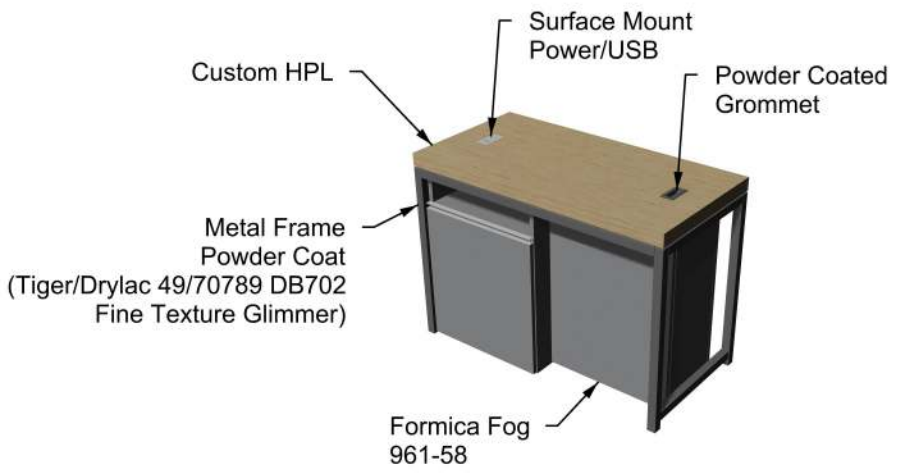

MODEL NAME: POS Sales Floor

SRC Fixtures
9549 Frankoma Rd
Sapulpa, OK 74066

DATE:	7/8/2020	REVISION:	1001	UNITS:	Inches	SHEET NO:	1
-------	----------	-----------	------	--------	--------	-----------	---

FILE LOCATION: G:_ALL CUSTOMERS\IVZ Next Gen\Next Gen Models\Tim\Current\NEXT GEN FINAL\Josh Shop Drawings\POS Sales Floor.3dm

1 2 3 4 5 6 7 8 9 10 11

MODEL NAME: POS Sales Floor		DATE: 7/8/2020		REVISION: 1001	UNITS: INCHES	SHEET NO: 2 of 2
FILE LOCATION: G:_ALL CUSTOMERS\IVZ Next Gen\Next Gen Models\Tim\Current\NEXT GEN FINAL\Josh Shop Drawings\POS Sales Floor.3dm						