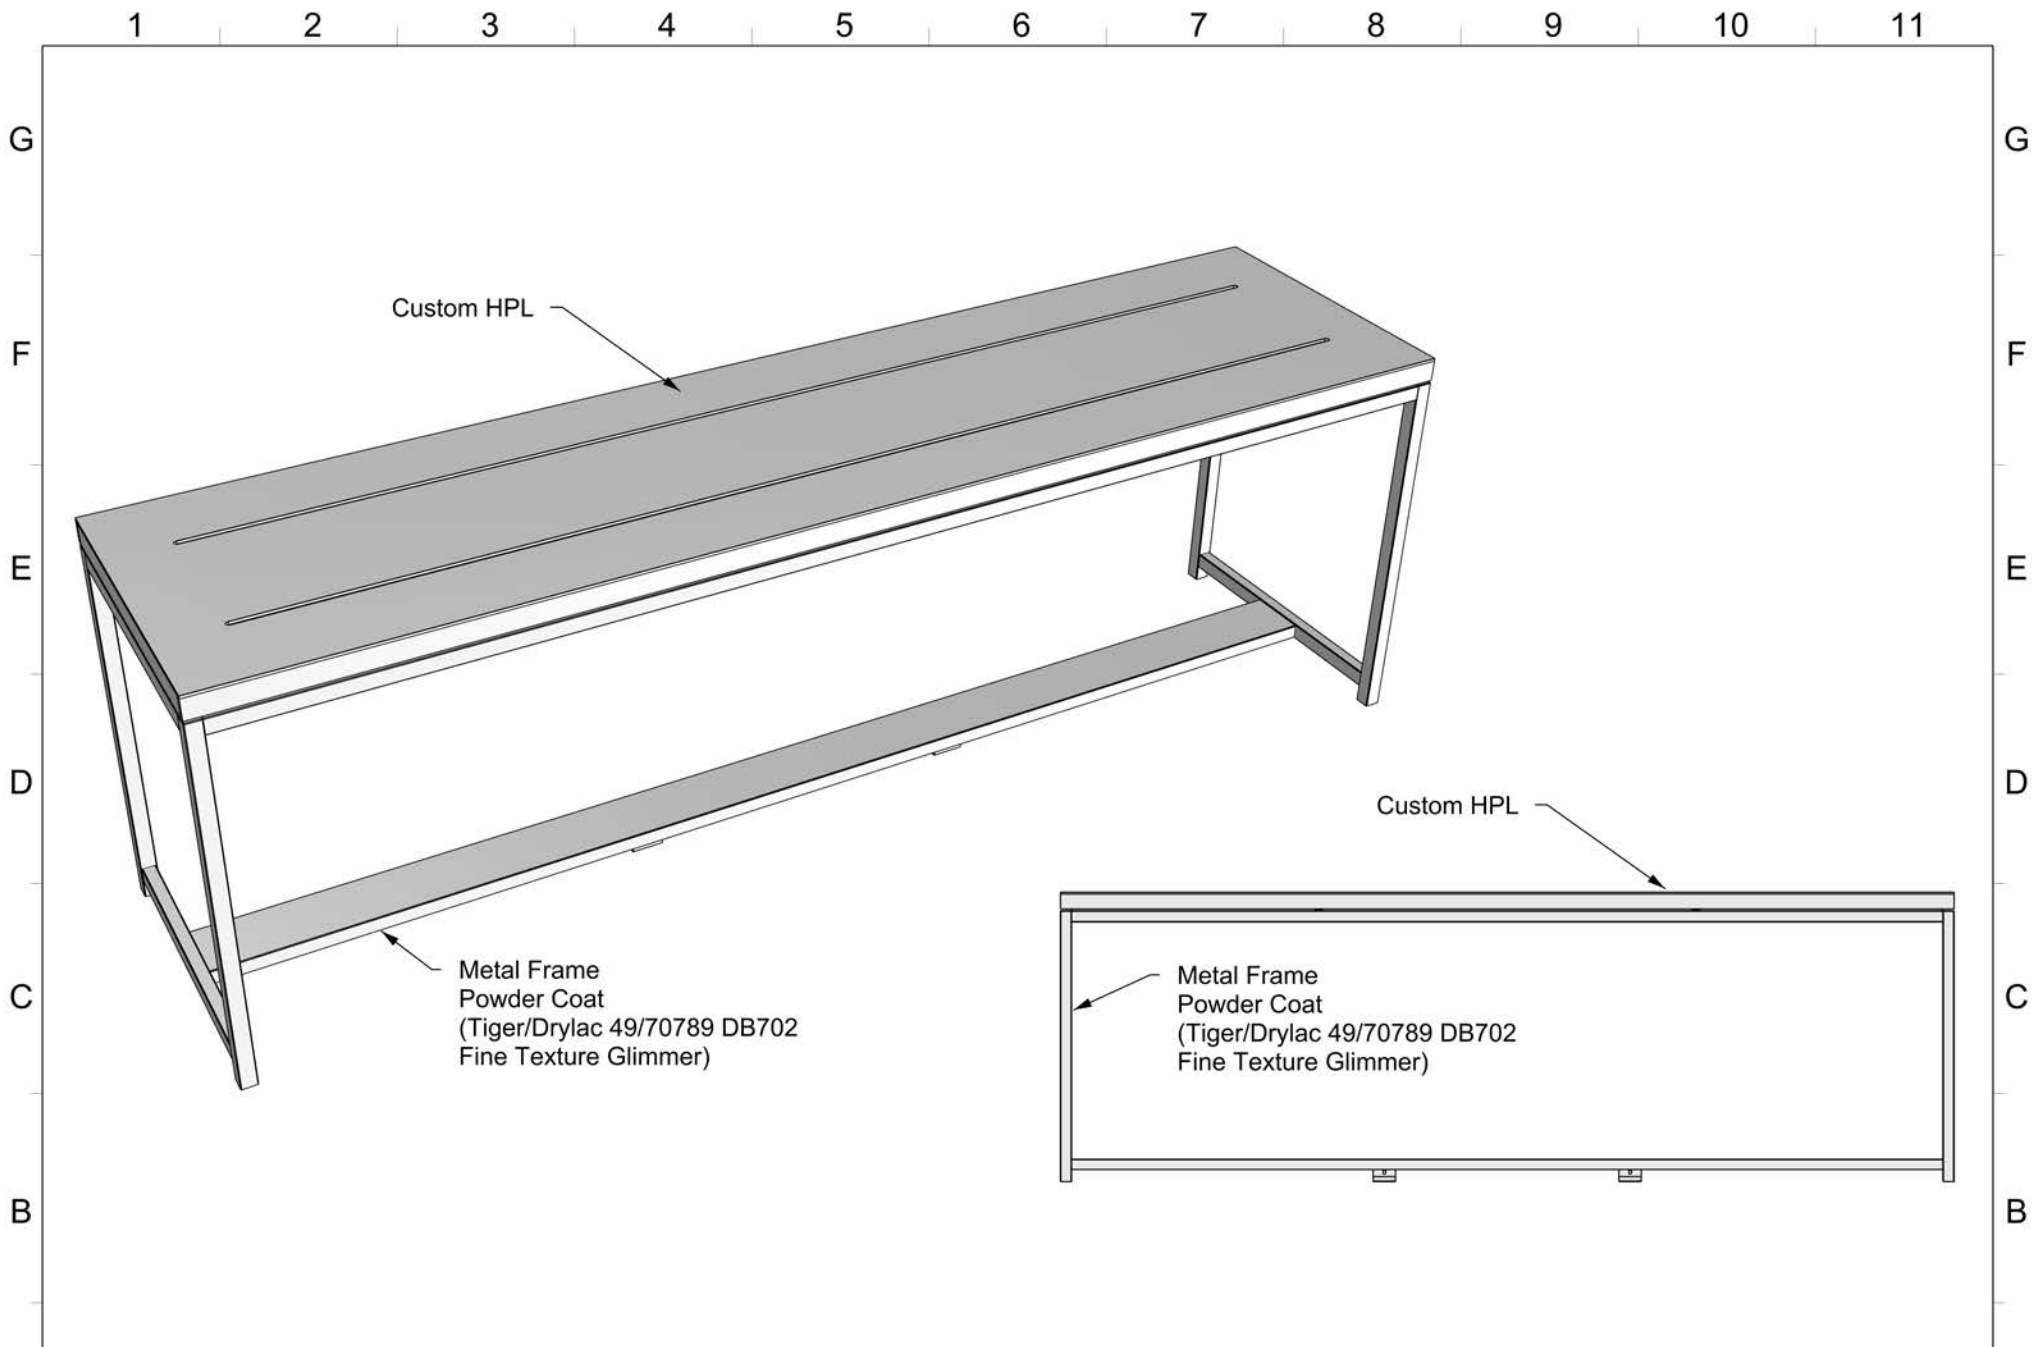

MODEL NAME: 10FT - EXPERIENCE TABLE

SRC Fixtures
9549 Frankoma Rd
Sapulpa, OK 74066

DATE:	8/14/2020	REVISION:	1001	UNITS:	Inches	SHEET NO:	2

FILE LOCATION: \\TimPc\G_ALL CUSTOMERS\IVZ Next Gen\Next Gen Models\Tim\Current\NEXT GEN FINAL\10FT EXPERIENCE TABLE\10FT - EXPERIENCE TABLE.3dm