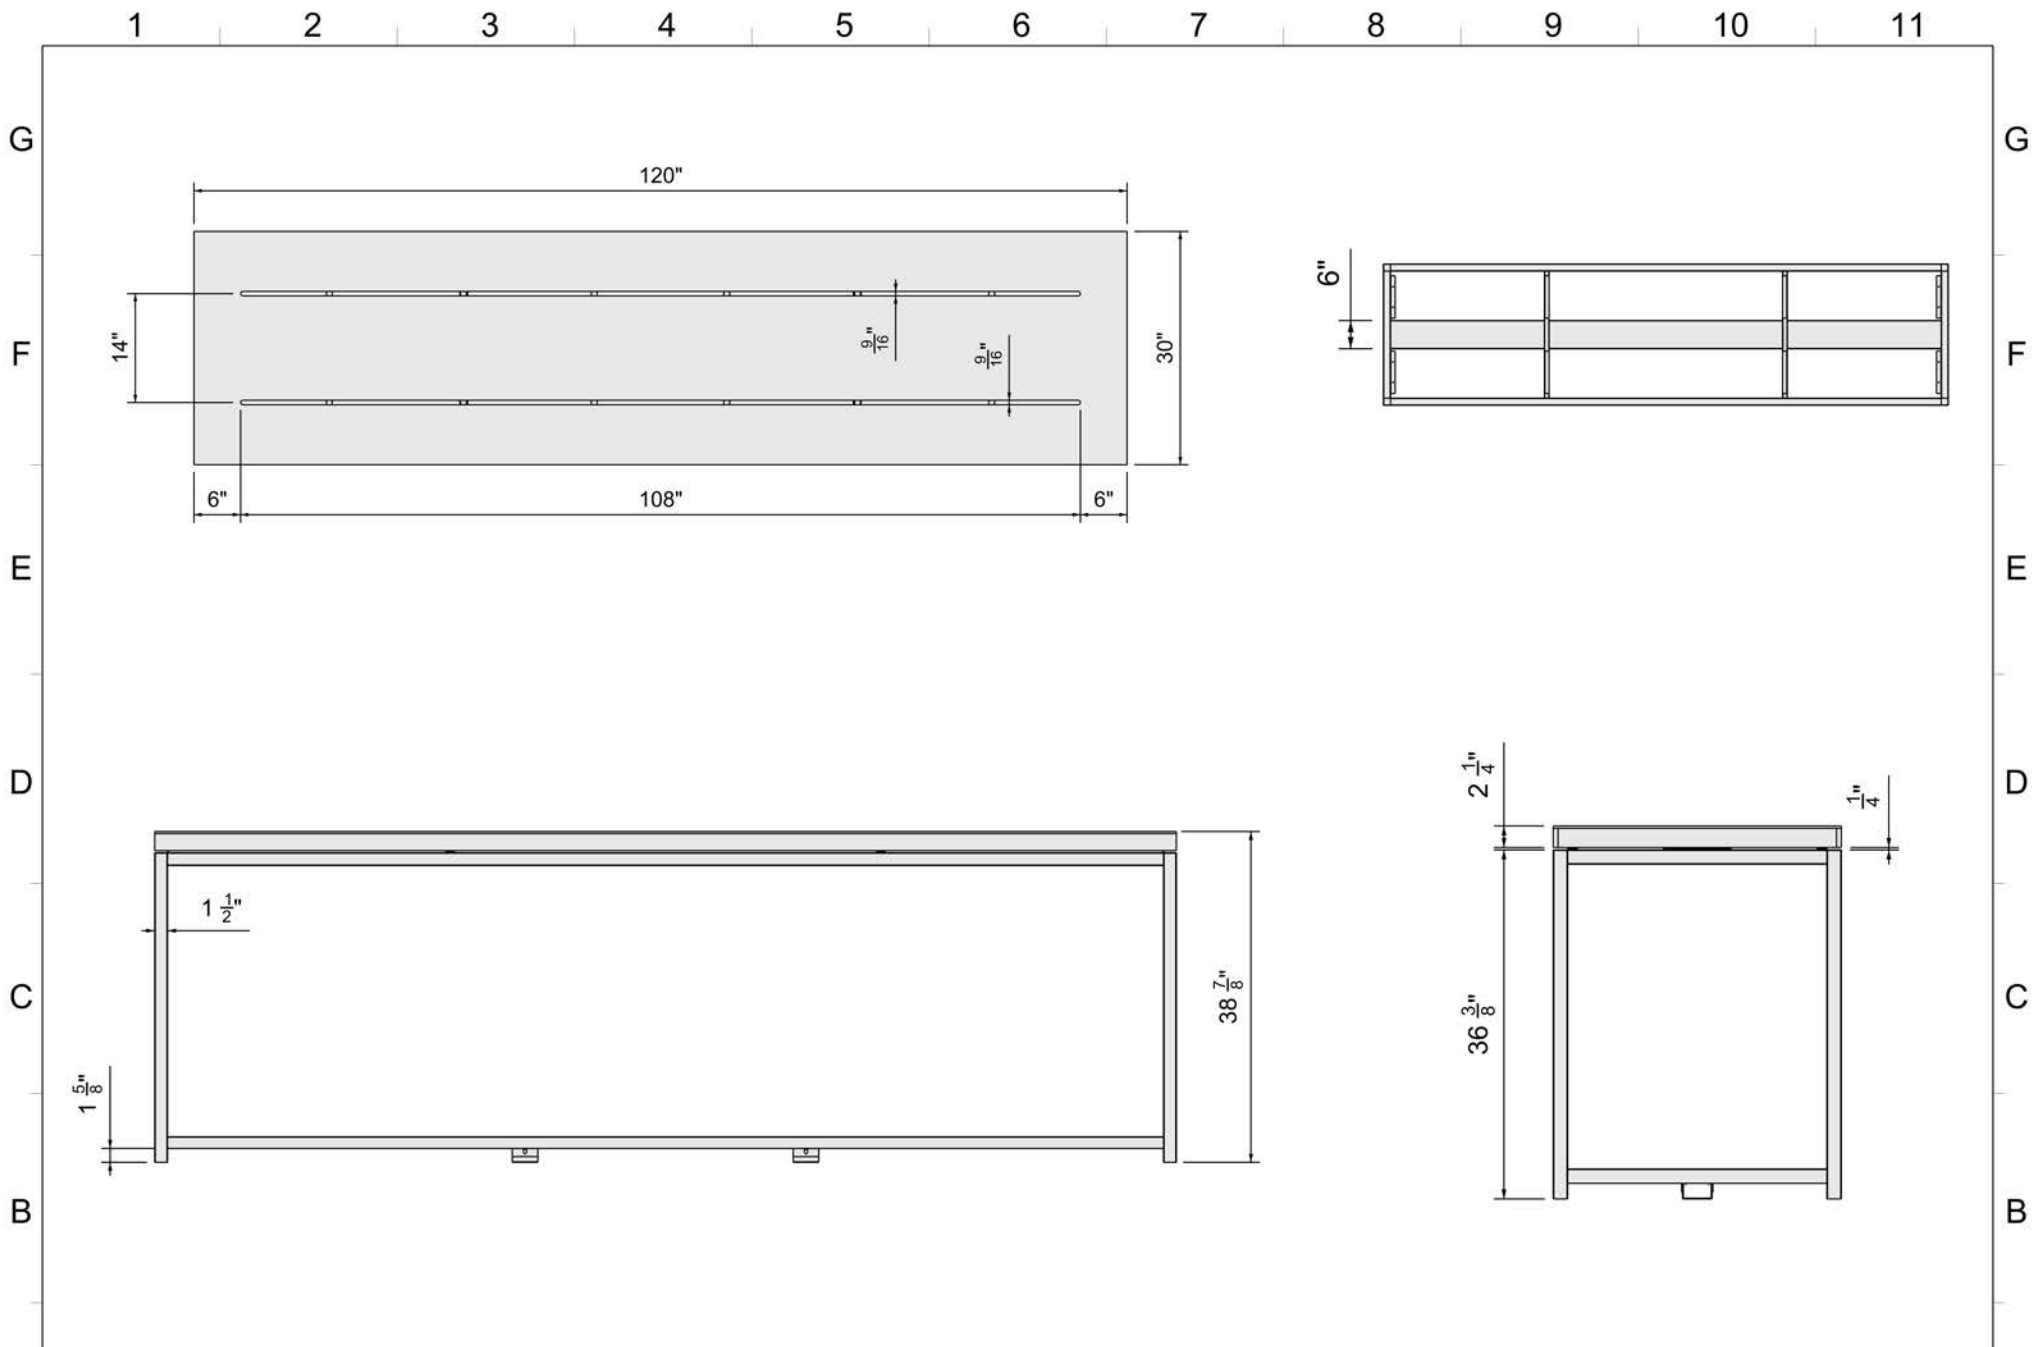

FILE LOCATION: \\TimPc\G_ALL CUSTOMERS\IVZ Next Gen\Next Gen Models\Tim\Current\NEXT GEN FINAL\10FT EXPERIENCE TABLE\10FT - EXPERIENCE TABLE.3dm

1 2 3 4 5 6 7 8 9 10 11

A

A

MODEL NAME: 10FT - EXPERIENCE TABLE

MODEL NAME: 10FT - EXPERIENCE TABLE

DATE: 8/14/2020 REVISION: 1001 UNITS: Inches SHEET NO: 3

SRC
FIXTURES SRC Fixtures
9549 Frankoma Rd
Sapulpa, OK 74066

FILE LOCATION: \\TimPc\G_ALL CUSTOMERS\IVZ Next Gen\Next Gen Models\Tim\Current\NEXT GEN FINAL\10FT EXPERIENCE TABLE\10FT - EXPERIENCE TABLE.3dm