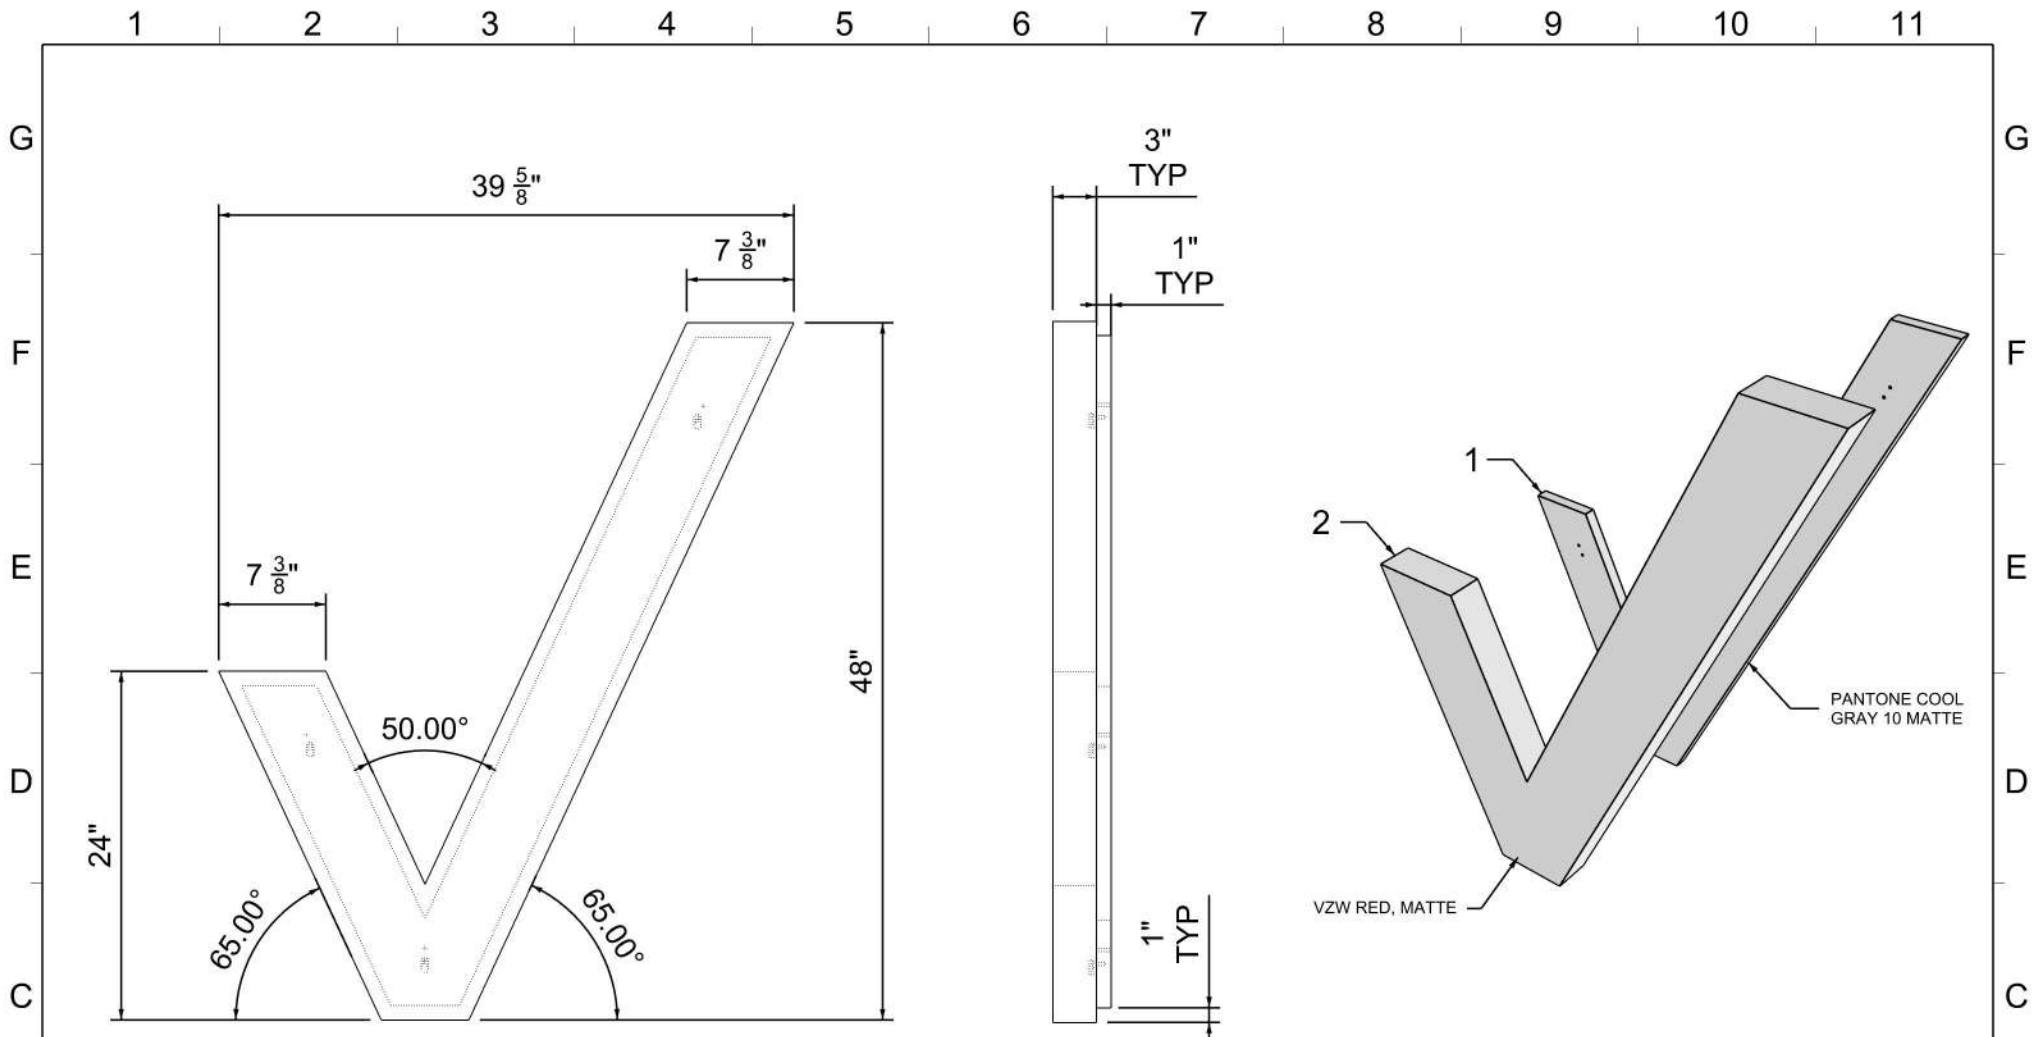

MDF Check
(matte painted PMS 485c)

Offset MDF layer on back
gives a floating effect

Fixture Name	Model No.	Item No	SRC Part No	Description	Qty	Finish
48in Verizon Check	SRC-VC-48	1	VC-4801	Inner Check	1	PANTONE COOL GRAY 10 MATTE
48in Verizon Check	SRC-VC-48	2	VC-4802	Outer Check	1	VZW RED, MATTE

MODEL NAME: 48 Inch Verizon Check								SRC Fixtures 9549 Frankoma Rd Sapulpa, OK 74066		
DATE:	7/23/2020	REVISION:	1001	UNITS:	Inches	SHEET NO:		2		
FILE LOCATION:		G:_ALL CUSTOMERS\IVZ Next Gen\Next Gen Models\Tim\Current\NEXT GEN FINAL\Verizon Check\48 Inch Verizon Check.3dm