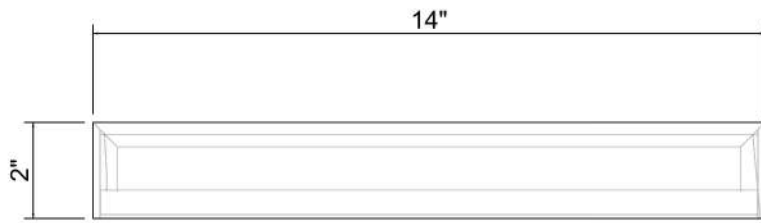

Shop Drawings for:

Wall Bay Wayfinder_SHOP

SRC Fixtures
9549 Frankoma Rd
Sapulpa, OK 74066
September 21, 2020

File Name: Wall Bay Wayfinder_SHOP.3dm

TOP

Magnet for Graphic One Side

FRONT

RIGHT