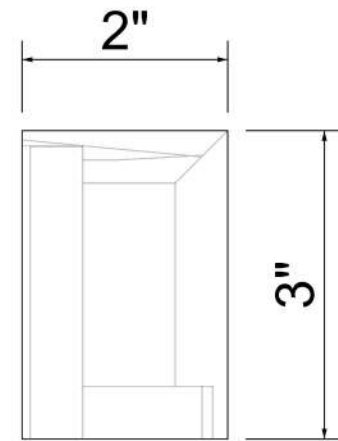

Shop Drawings for:

Wall Bay Wayfinder_SHOP

SRC Fixtures
9549 Frankoma Rd
Sapulpa, OK 74066
September 21, 2020

File Name: Wall Bay Wayfinder_SHOP.3dm

TOP

Magnet for Graphic One Side

FRONT

RIGHT