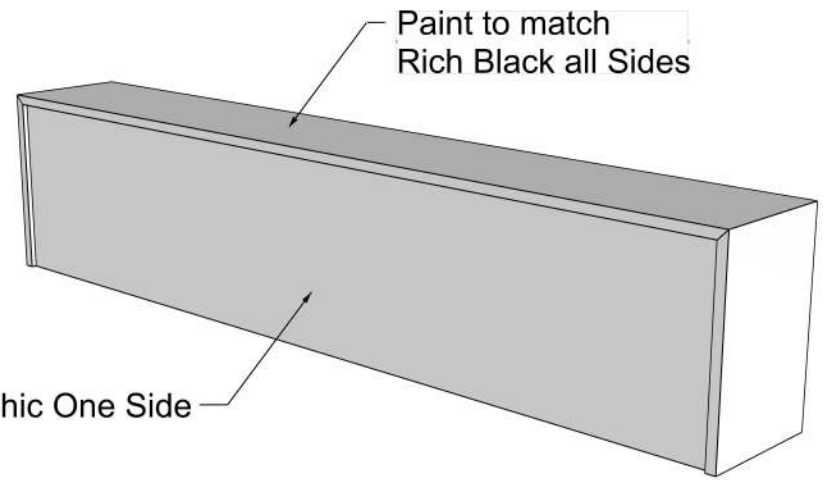

Shop Drawings for:

Wall Bay Wayfinder_SHOP

SRC Fixtures
9549 Frankoma Rd
Sapulpa, OK 74066
September 21, 2020

File Name: Wall Bay Wayfinder_SHOP.3dm

TOP

Magnet for Graphic One Side

FRONT

RIGHT