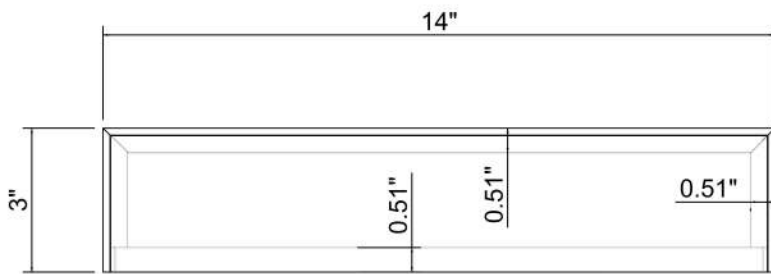

Shop Drawings for:

Wall Bay Wayfinder_SHOP

SRC Fixtures
9549 Frankoma Rd
Sapulpa, OK 74066
September 21, 2020

File Name: Wall Bay Wayfinder_SHOP.3dm

TOP

Magnet for Graphic One Side

FRONT

RIGHT