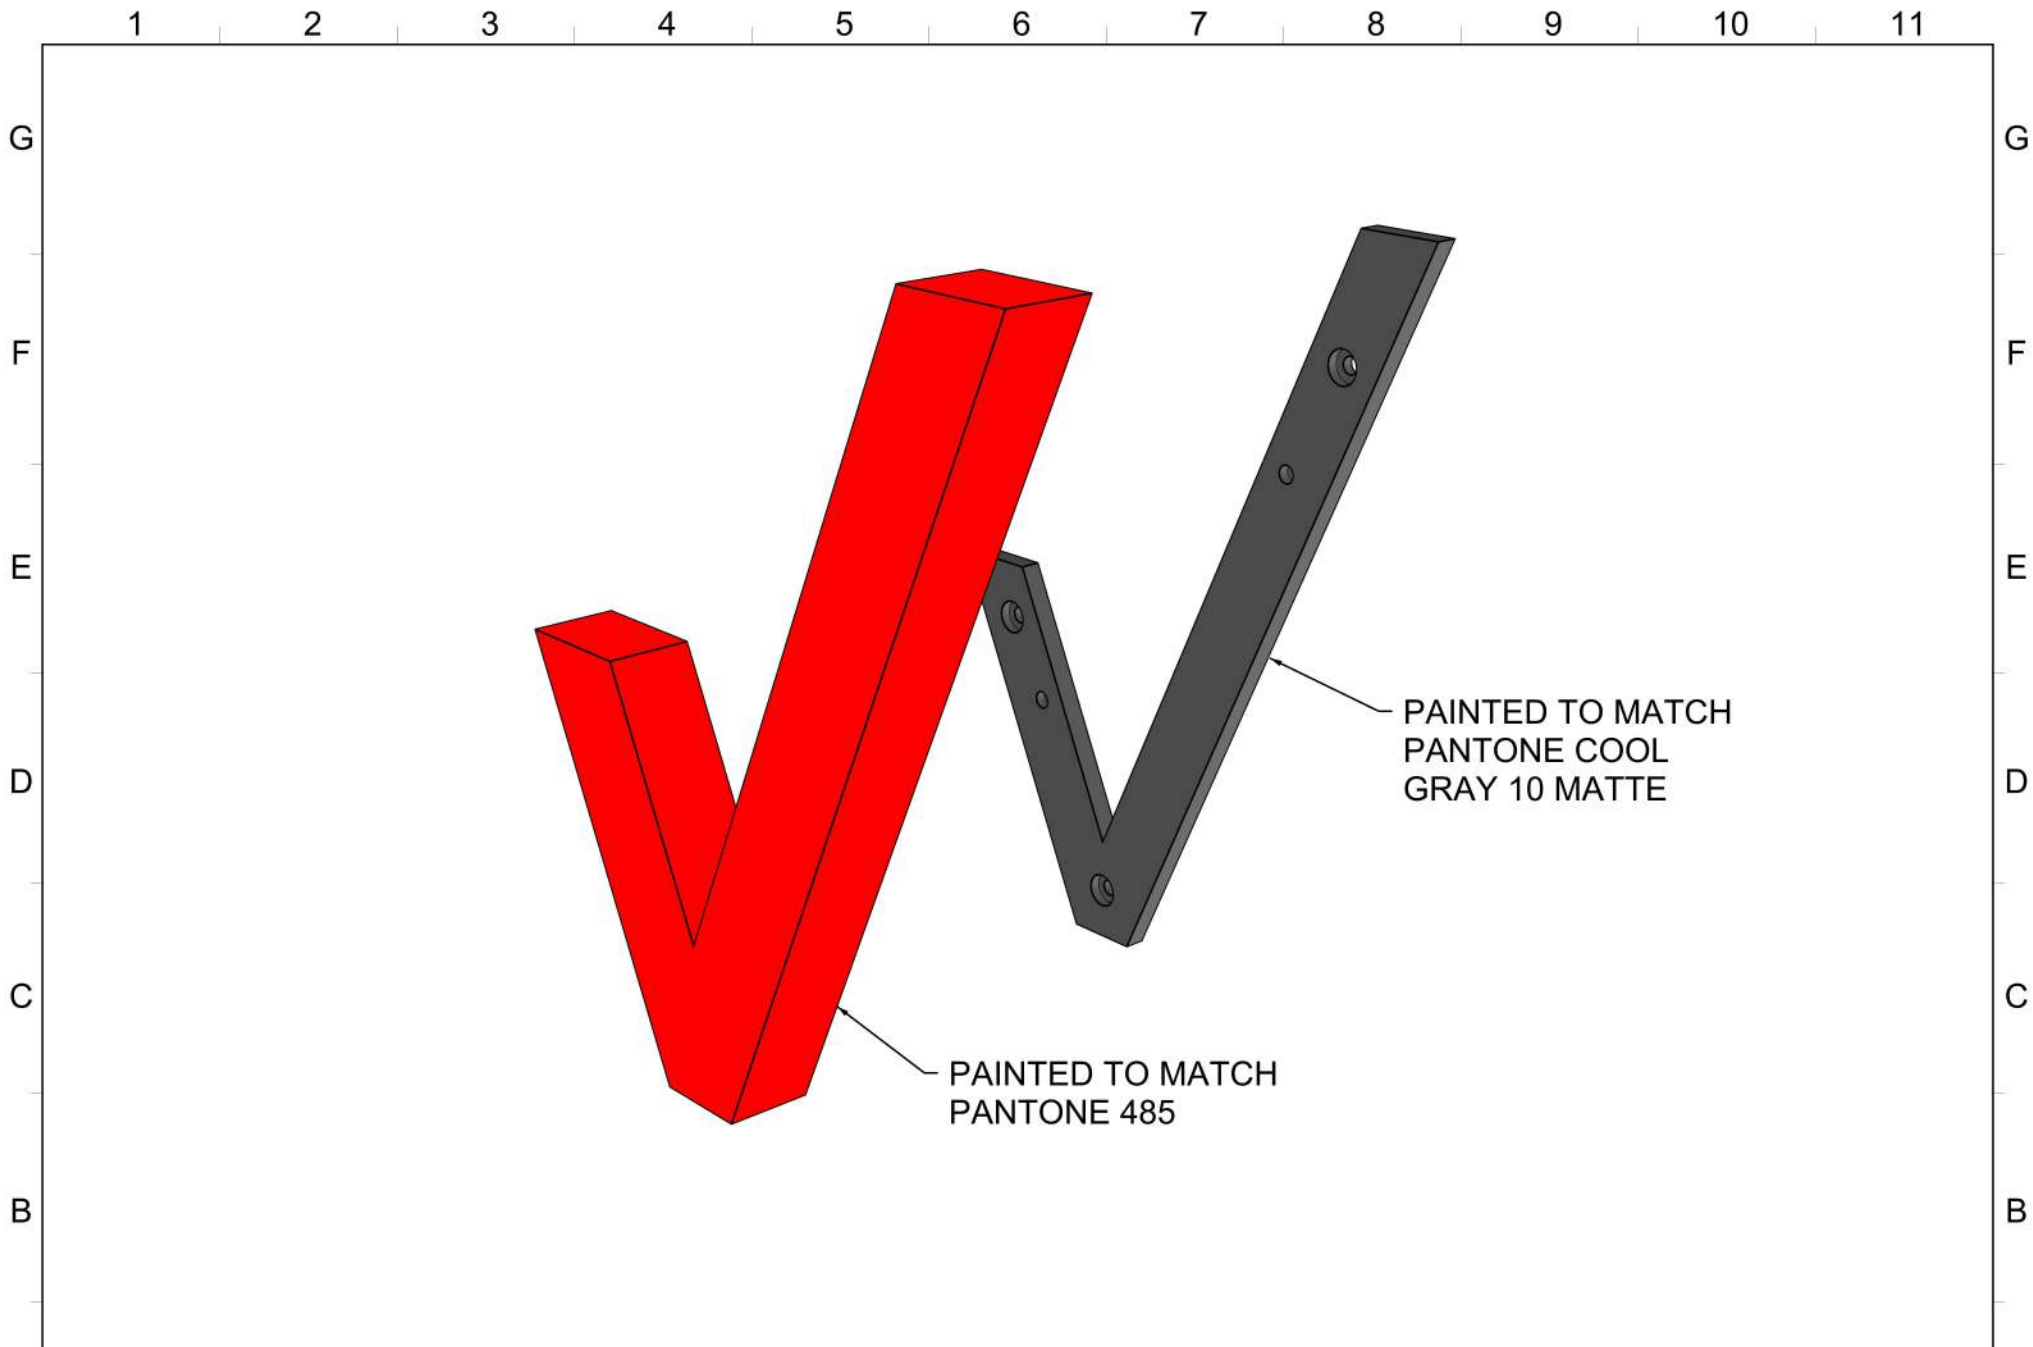

MODEL NAME: 9 Inch Brand Wall Verizon Check

DATE: 9/14/2020 REVISION: 1001 UNITS: Inches SHEET NO: 1

FILE LOCATION: G:_ALL CUSTOMERS\IVZ Next Gen\Next Gen Models\Tim\Current\NEXT GEN FINAL\Verizon Check\9 Inch Brand Wall Verizon Check.3dm

SRC Fixtures
9549 Frankoma Rd
Sapulpa, OK 74066

A

A

MODEL NAME: 9 Inch Brand Wall Verizon Check

SRC Fixtures
9549 Frankoma Rd
Sapulpa, OK 74066

DATE:	9/14/2020	REVISION:	1001	UNITS:	Inches	SHEET NO:	2
-------	-----------	-----------	------	--------	--------	-----------	---