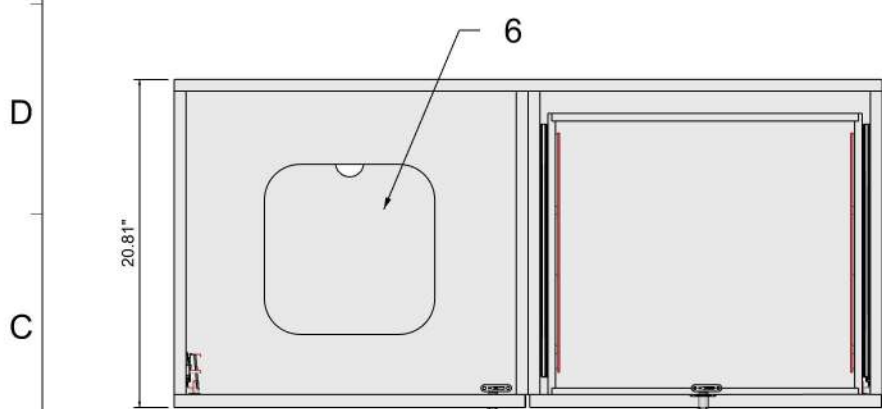

Fixture Name	Item No	Part No	Description	Qty
In Store Pick Up	1	*6_I-S-9001.2	Cam Lock	2
In Store Pick Up	2	*6_I-S-9002.1	Upper Drawer Assembly	1
In Store Pick Up	3	*6_I-S-9003.1	Middle Interior Drawer Assembly	1
In Store Pick Up	4	*6_I-S-9004.1	Lower Drawer Assembly	1
In Store Pick Up	5	*6_I-S-9005.2	Adjustable Shelf	2
In Store Pick Up	6	*6_I-S-9005.1	Access Cover	1

MODEL NAME: In Store Pick up							
DATE:	5/27/2020	REVISION:	1001	UNITS:	Inches	SHEET NO:	3
FILE LOCATION:		\\timp\GL_ALL_CUSTOMERS\I\Z Next Gen\Next Gen Models\Tim\Current\NEXT GEN FINAL\In Store Pick Up\In Store Pick up.3dm					

SRC
FIXTURES

SRC Fixtures
9549 Frankoma Rd
Sapulpa, OK 74066