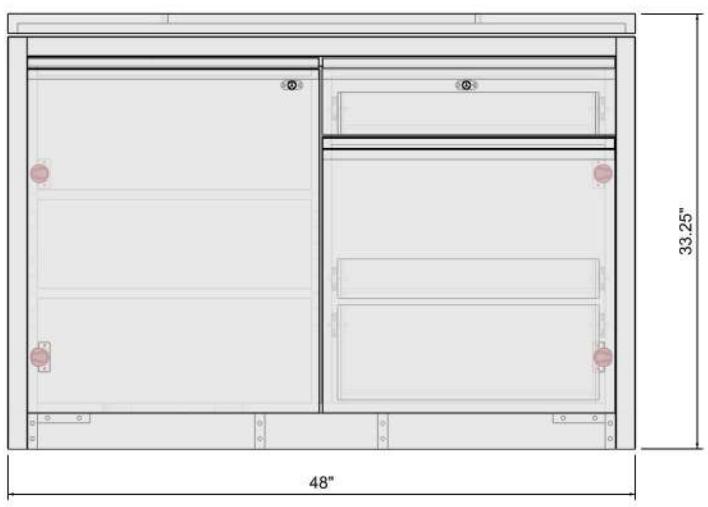

MODEL NUMBER In Store Pick up

DESCRIPTIVE NAME: XXXXX

FILE NAME: \\timpc\G_ALL CUSTOMERS\VZ Next Gen\Next Gen Models\Tim\Current\NEXT GEN FINAL\In Store Pick Up\In Store Pick up.3dm

DATE: 5/27/2020

SRC Fixtures
 9549 Frankoma Rd
 Sapulpa, OK 74066

1 2 3 4 5 6 7 8 9 10 11

G
F
E
D
C
B
A

G
F
E
D
C
B
A

Fixture Name	Item No	Part No	Description	Material	Qty
In Store Pick Up	1	*6_I-S-9001.1	Top Assembly	White_Oak_Rift-Verizon_Custom_HPL	1
In Store Pick Up	2	*6_I-S-9002.1	Cabinet Assembly	Fog_HPL	1
In Store Pick Up	3	*6_I-S-9003.1	Steel Assembly	Tiger/Drylac 49/70789 DB702 Fine Texture Glimmer	1

MODEL NAME: In Store Pick up								SRC Fixtures 9549 Frankoma Rd Sapulpa, OK 74066	
DATE:	5/27/2020	REVISION:	1001	UNITS:	Inches	SHEET NO:			2
FILE LOCATION:	\\tmp\G\ALL CUSTOMERS\I\Z Next Gen\Next Gen Models\Tim\Current\NEXT GEN FINAL\In Store Pick Up\In Store Pick up.3dm								

MODEL NAME: In Store Pick up							
DATE:	5/27/2020	REVISION:	1001	UNITS:	Inches	SHEET NO:	3
FILE LOCATION:		\\timp\GL_ALL_CUSTOMERS\I\Z Next Gen\Next Gen Models\Tim\Current\NEXT GEN FINAL\In Store Pick Up\In Store Pick up.3dm					