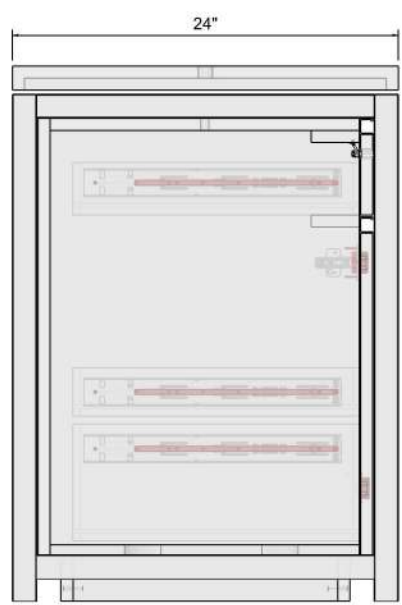

MODEL NUMBER In Store Pick up

DESCRIPTIVE NAME: XXXXX

FILE NAME: \\timpc\G_ALL CUSTOMERS\VZ Next Gen\Next Gen Models\Tim\Current\NEXT GEN FINAL\In Store Pick Up\In Store Pick up.3dm

DATE: 5/27/2020

SRC Fixtures
 9549 Frankoma Rd
 Sapulpa, OK 74066

1 2 3 4 5 6 7 8 9 10 11

G
F
E
D
C
B
A

G
F
E
D
C
B
A

Fixture Name	Item No	Part No	Description	Material	Qty
In Store Pick Up	1	*6_I-S-9001.1	Top Assembly	White_Oak_Rift-Verizon_Custom_HPL	1
In Store Pick Up	2	*6_I-S-9002.1	Cabinet Assembly	Fog_HPL	1
In Store Pick Up	3	*6_I-S-9003.1	Steel Assembly	Tiger/Drylac 49/70789 DB702 Fine Texture Glimmer	1