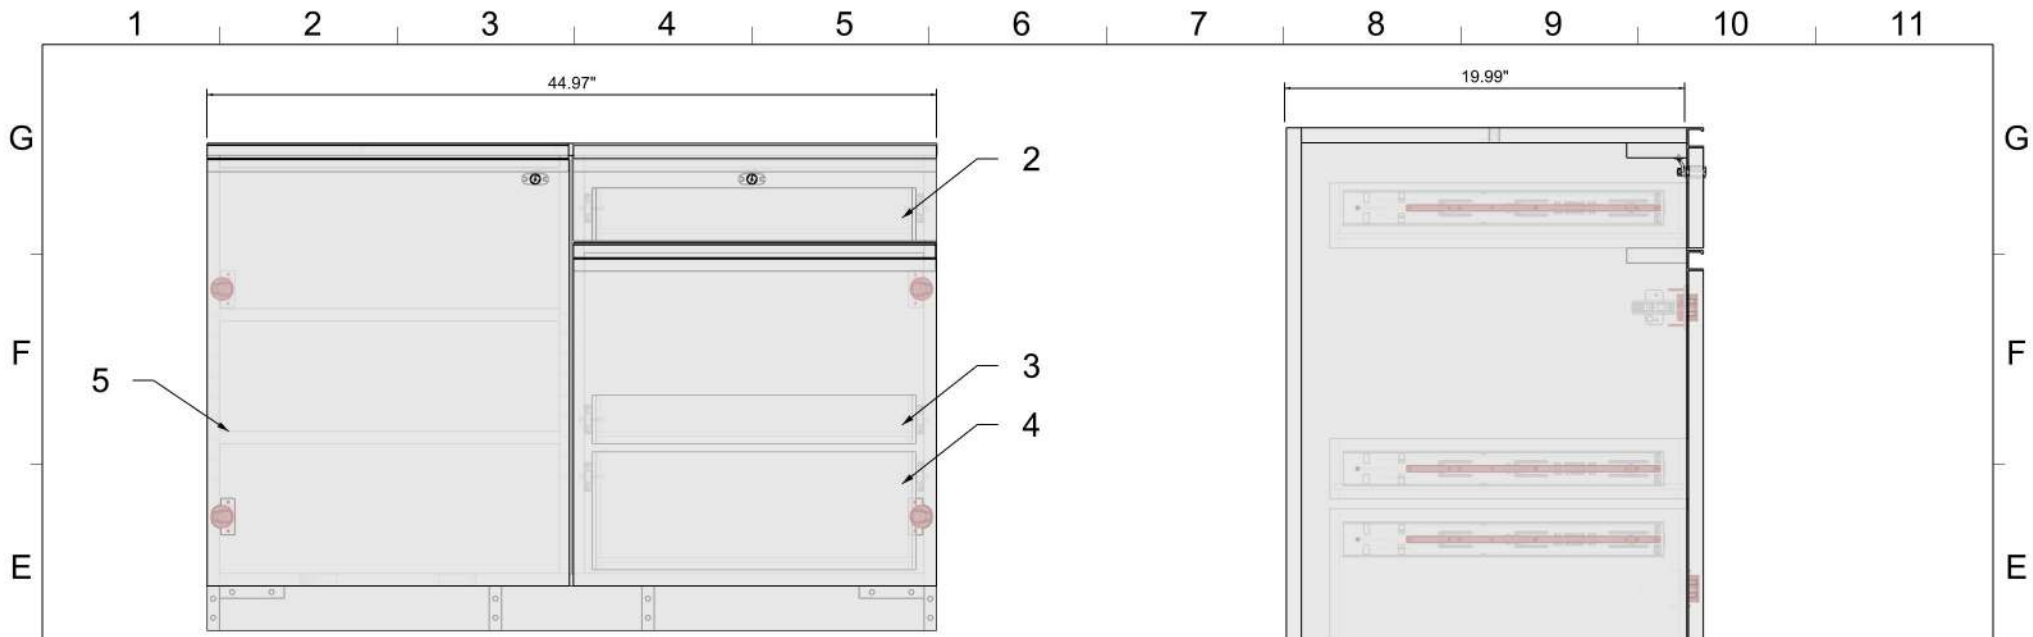

Fixture Name	Item No	Part No	Description	Qty
In Store Pick Up	1	*6_I-S-9001.2	Cam Lock	2
In Store Pick Up	2	*6_I-S-9002.1	Upper Drawer Assembly	1
In Store Pick Up	3	*6_I-S-9003.1	Middle Interior Drawer Assembly	1
In Store Pick Up	4	*6_I-S-9004.1	Lower Drawer Assembly	1
In Store Pick Up	5	*6_I-S-9005.2	Adjustable Shelf	2
In Store Pick Up	6	*6_I-S-9005.1	Access Cover	1

MODEL NAME: In Store Pick up							
DATE:	5/27/2020	REVISION:	1001	UNITS:	Inches	SHEET NO:	3
FILE LOCATION:		\\timp\GL_ALL_CUSTOMERS\I\Z Next Gen\Next Gen Models\Tim\Current\NEXT GEN FINAL\In Store Pick Up\In Store Pick up.3dm					

SRC
FIXTURES

SRC Fixtures
9549 Frankoma Rd
Sapulpa, OK 74066