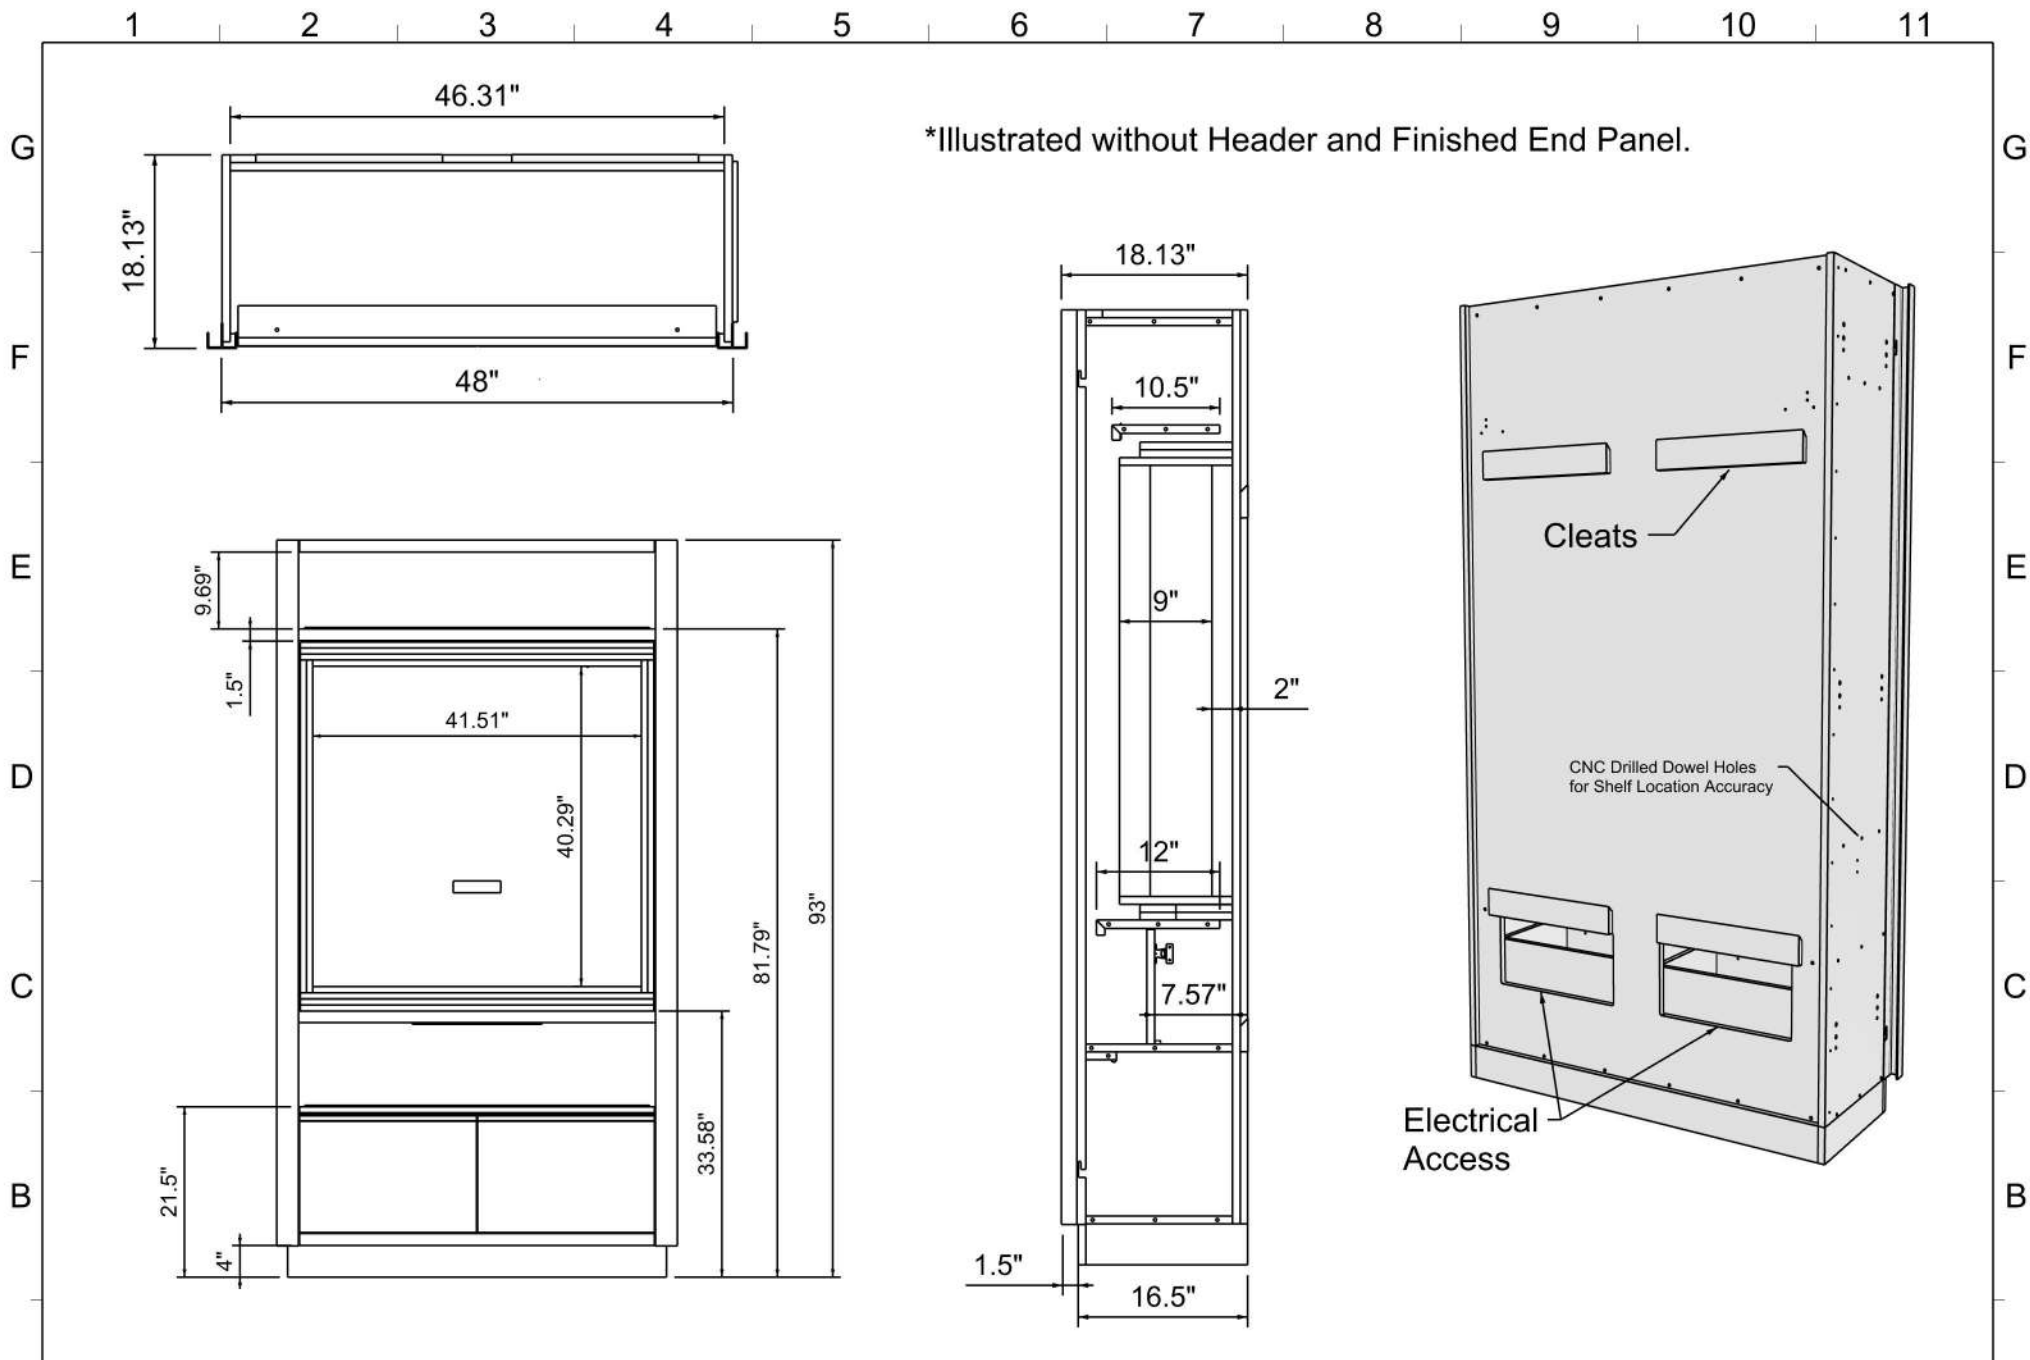

MODEL NAME: 4FT Entertainment Bay_REV D

DATE: 10/21/2020 REVISION: D UNITS: INCHES SHEET NO: 1 of 4

SRC Fixtures
9549 Frankoma Rd
Sapulpa, OK 74066

FILE LOCATION: G:_ALL CUSTOMERS\I\Z Next Gen\Next Gen Models\Tim\Current\NEXT GEN FINAL\Wall Cabinets\4FT Entertainment Bay\4FT Entertainment Bay_REV D.3dm

*Illustrated without Header and Finished End Panel.

MODEL NAME: 4FT Entertainment Bay_REV D

DATE: 10/21/2020 REVISION: D UNITS: INCHES SHEET NO: 2 of 4

FILE LOCATION: G:_ALL CUSTOMERS\IVZ Next Gen\Next Gen Models\Tim\Current\NEXT GEN FINAL\Wall Cabinets\4FT Entertainment Bay\4FT Entertainment Bay_REV D.3dm

Removable Skirt
for wire access

MODEL NAME: 4FT Entertainment Bay_REV D

DATE: 10/21/2020 REVISION: D UNITS: INCHES SHEET NO: 4 of 4

FILE LOCATION: G:_ALL CUSTOMERS\I\Z Next Gen\Next Gen Models\Tim\Current\NEXT GEN FINAL\Wall Cabinets\4FT Entertainment Bay\4FT Entertainment Bay_REV D.3dm