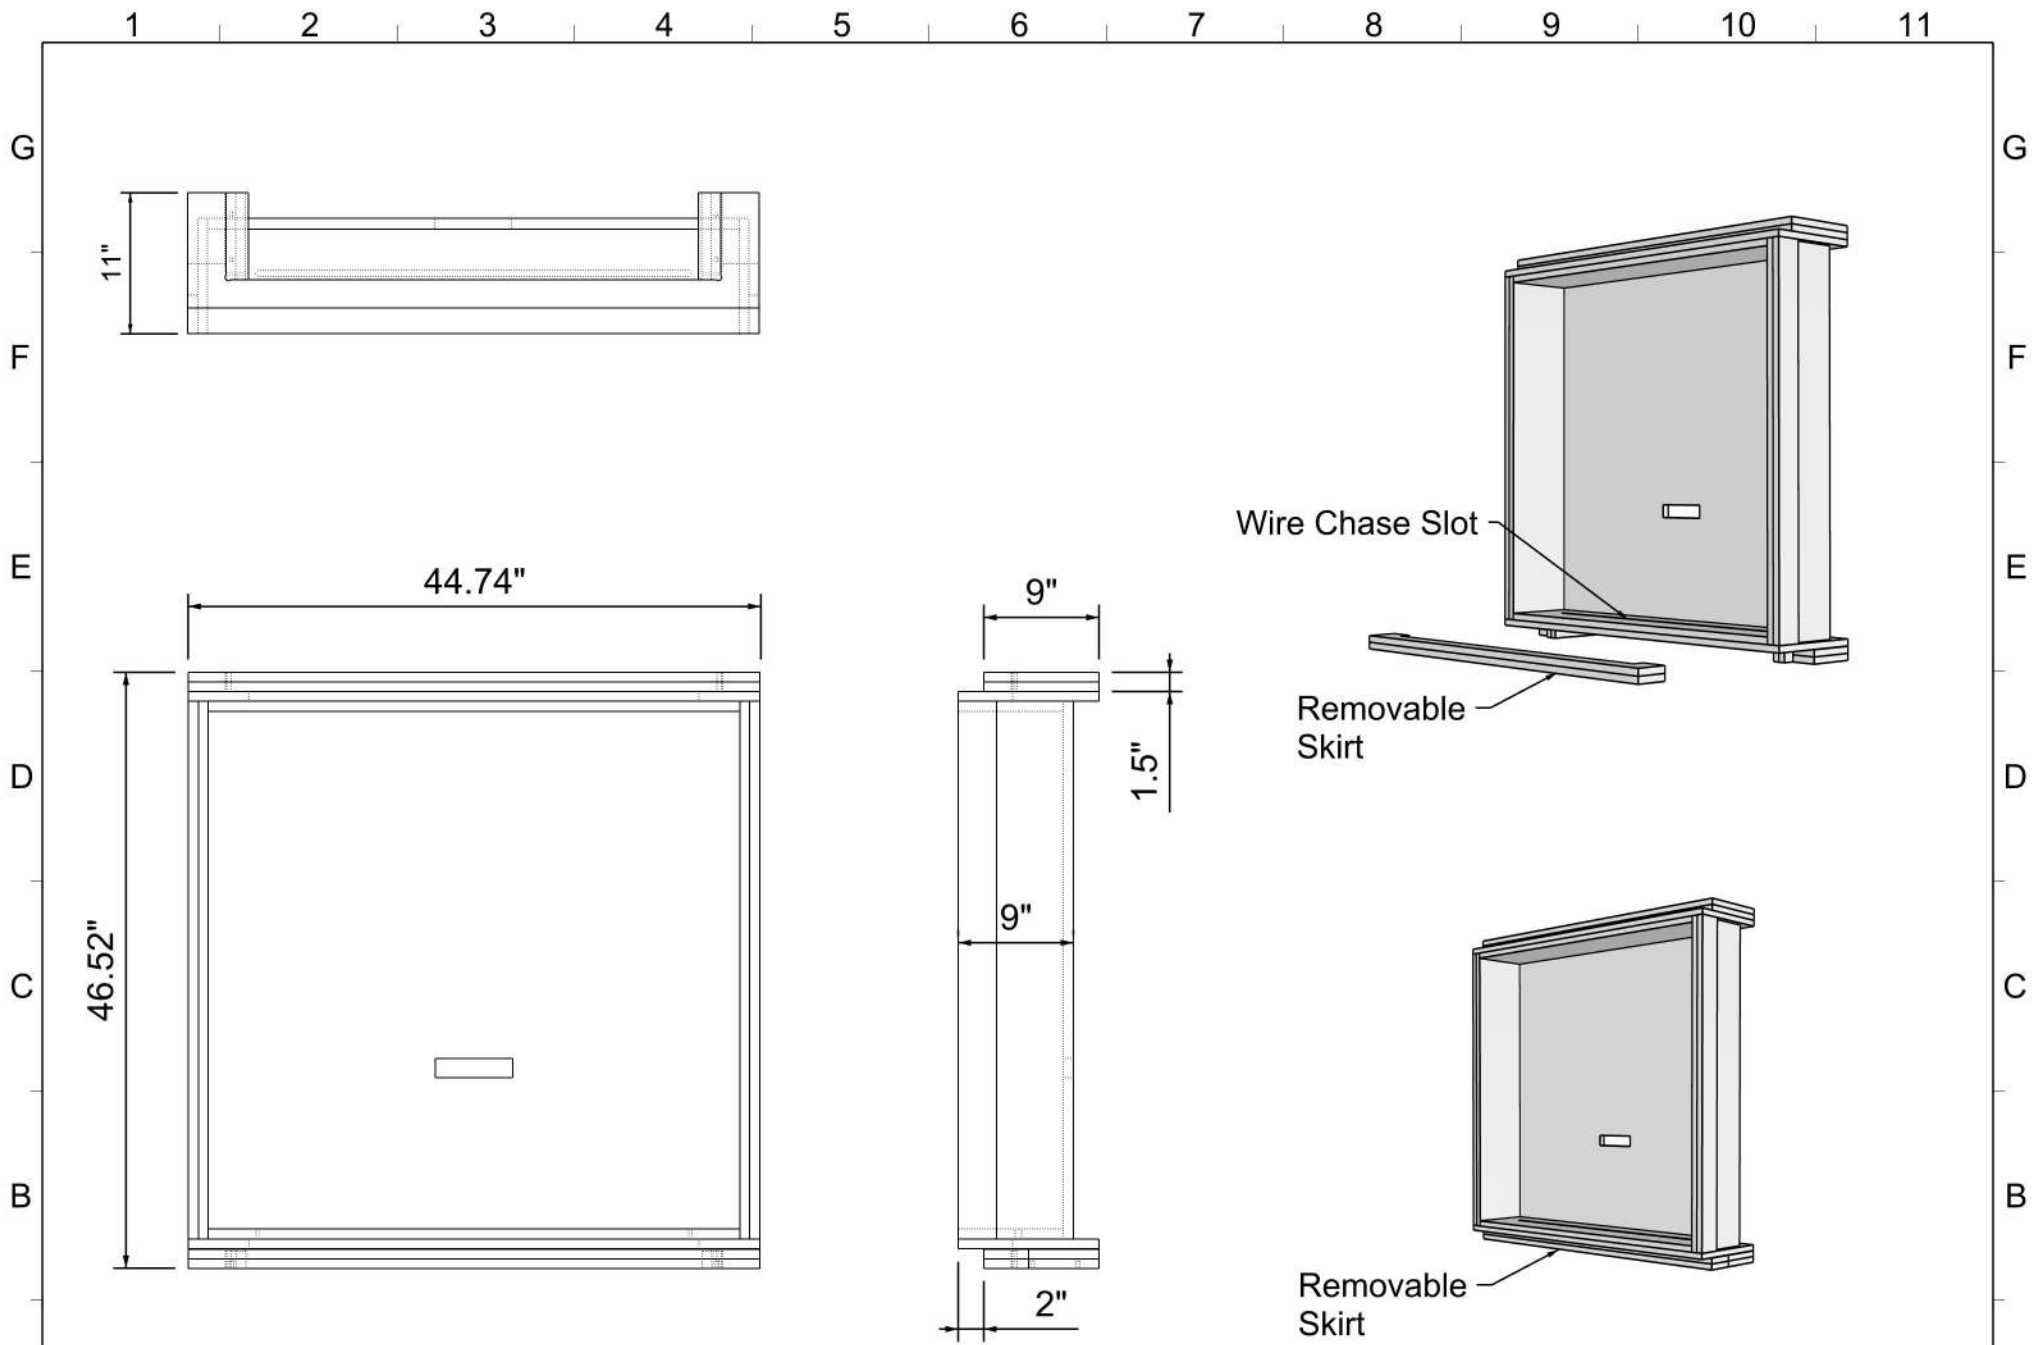

MODEL NAME: 4FT Entertainment Bay_REV D

DATE: 10/21/2020 REVISION: D UNITS: INCHES SHEET NO: 3 of 4

SRC Fixtures
9549 Frankoma Rd
Sapulpa, OK 74066

FILE LOCATION: G:_ALL CUSTOMERS\IVZ Next Gen\Next Gen Models\Tim\Current\NEXT GEN FINAL\Wall Cabinets\4FT Entertainment Bay\4FT Entertainment Bay_REV D.3dm