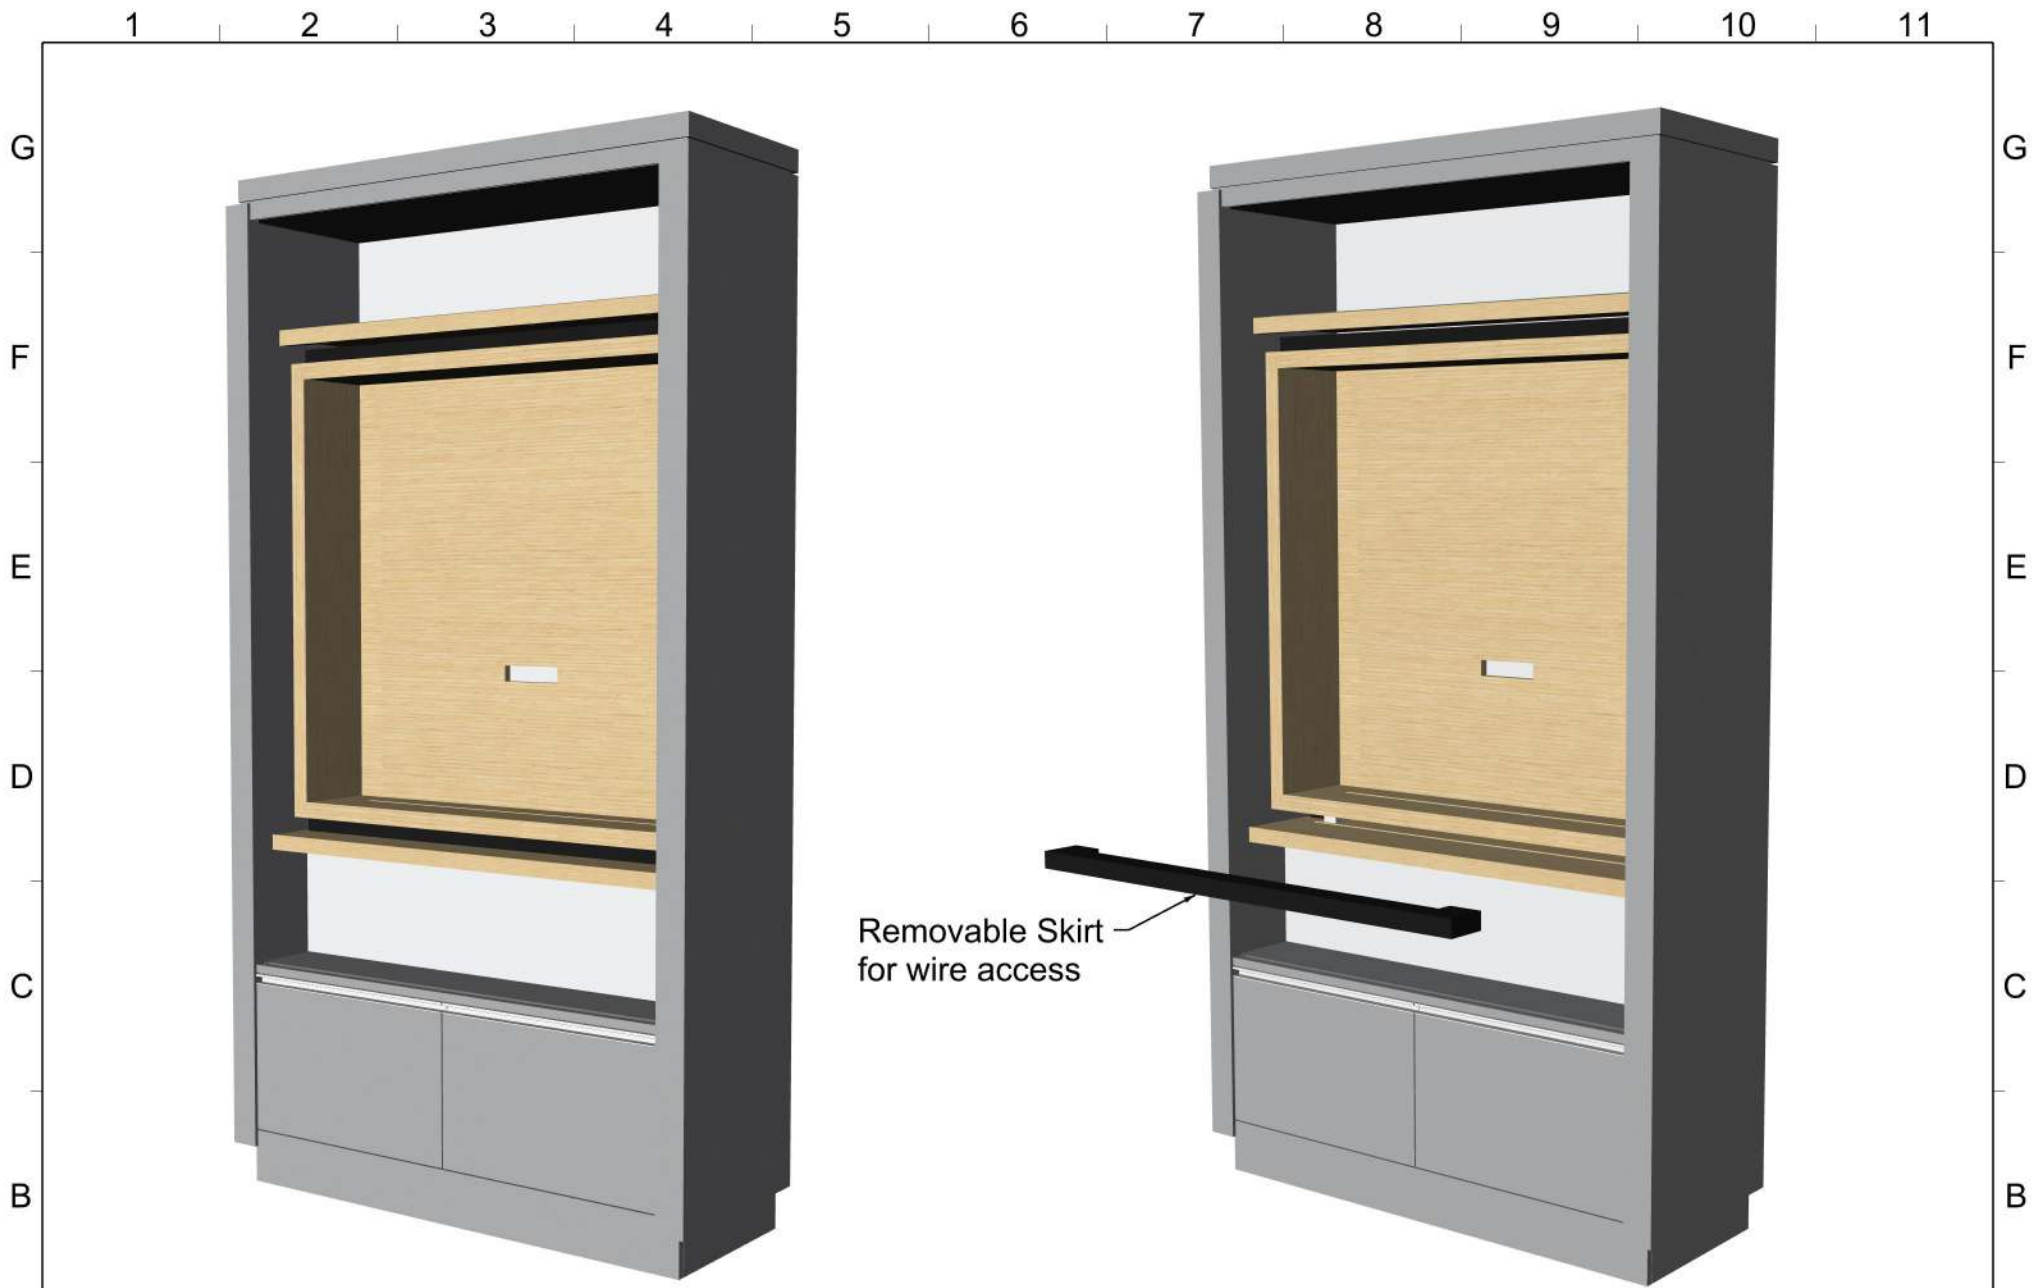

*Illustrated without Header and Finished End Panel.

MODEL NAME: 4FT Entertainment Bay_REV D

DATE: 10/21/2020 REVISION: D UNITS: INCHES SHEET NO: 2 of 4

FILE LOCATION: G:_ALL CUSTOMERS\IVZ Next Gen\Next Gen Models\Tim\Current\NEXT GEN FINAL\Wall Cabinets\4FT Entertainment Bay\4FT Entertainment Bay_REV D.3dm

SRC Fixtures
9549 Frankoma Rd
Sapulpa, OK 74066

MODEL NAME: 4FT Entertainment Bay_REV D

DATE: 10/21/2020 REVISION: D UNITS: INCHES SHEET NO: 3 of 4

SRC Fixtures
9549 Frankoma Rd
Sapulpa, OK 74066

FILE LOCATION: G:_ALL CUSTOMERS\IVZ Next Gen\Next Gen Models\Tim\Current\NEXT GEN FINAL\Wall Cabinets\4FT Entertainment Bay\4FT Entertainment Bay_REV D.3dm

Removable Skirt
for wire access

MODEL NAME: 4FT Entertainment Bay_REV D

DATE: 10/21/2020 REVISION: D UNITS: INCHES SHEET NO: 4 of 4

FILE LOCATION: G:_ALL CUSTOMERS\I\Z Next Gen\Next Gen Models\Tim\Current\NEXT GEN FINAL\Wall Cabinets\4FT Entertainment Bay\4FT Entertainment Bay_REV D.3dm