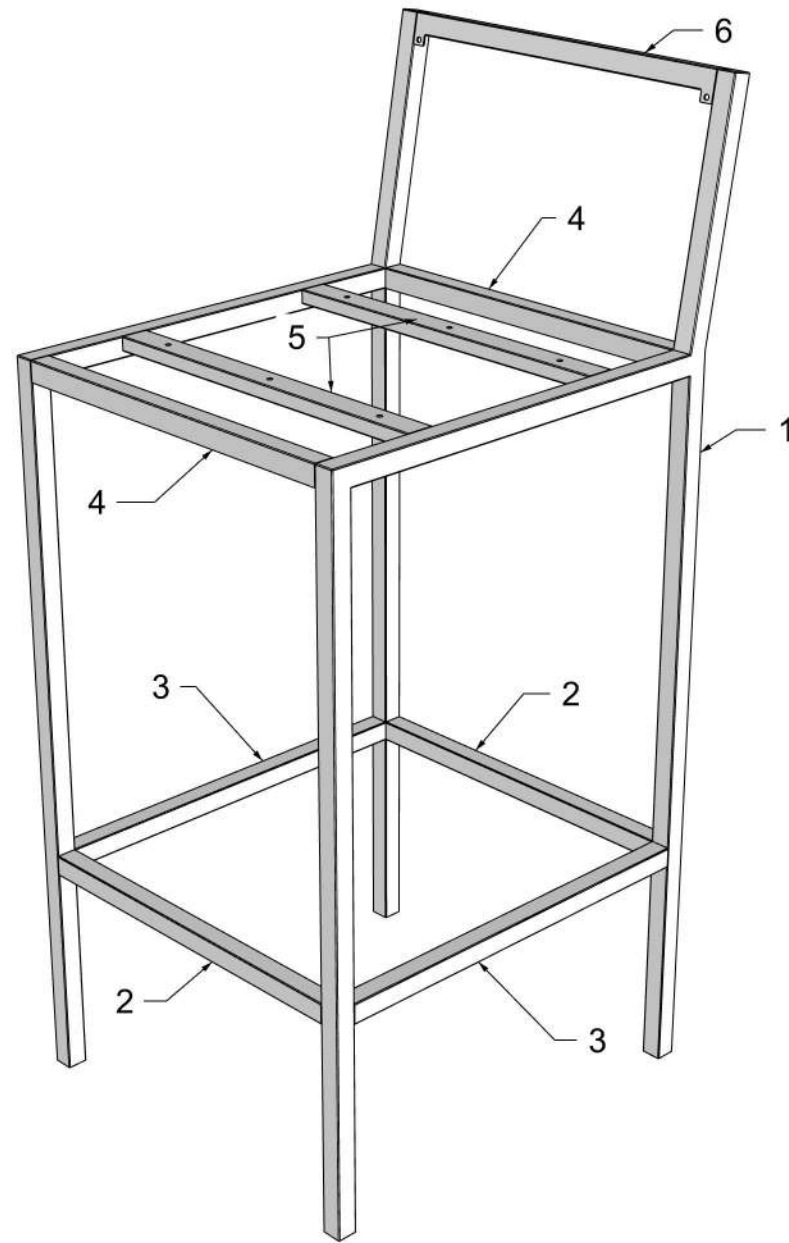

# Shop Drawings for:

-----  
Collaboration Stool\_SHOP\_REV B

SRC Fixtures  
9549 Frankoma Rd  
Sapulpa, OK 74066  
September 28, 2020

File Name: Collaboration Stool\_SHOP\_REV B.3dm

**SRC**  
FIXTURES

Fixture Name	Model No.	Item No	SRC Part No	Part Description	Finish	Qty
Collaboration Stool	SRC-CS-101	1	*CS-11001.40	Side Frames	Powder Coat(Tiger/Drylac 49/70789 DB702)Fine Texture Glimmer	2
Collaboration Stool	SRC-CS-101	2	*CS-11002.40	Foot Stretcher Front/Back	Powder Coat(Tiger/Drylac 49/70789 DB702)Fine Texture Glimmer	2
Collaboration Stool	SRC-CS-101	3	*CS-11003.40	Foot Stretcher Sides	Powder Coat(Tiger/Drylac 49/70789 DB702)Fine Texture Glimmer	2
Collaboration Stool	SRC-CS-101	4	*CS-11004.40	Top Stretchers Front/Back	Powder Coat(Tiger/Drylac 49/70789 DB702)Fine Texture Glimmer	2
Collaboration Stool	SRC-CS-101	5	*CS-11005.40	Top Mounting Stretchers	Powder Coat(Tiger/Drylac 49/70789 DB702)Fine Texture Glimmer	2
Collaboration Stool	SRC-CS-101	6	*CS-11006.40	Top Back Strecher	Powder Coat(Tiger/Drylac 49/70789 DB702)Fine Texture Glimmer	1

**A**

**B**

**C**  
Right

**C**  
Front