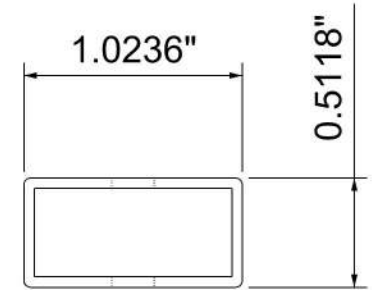

# Shop Drawings for:

-----  
Collaboration Stool\_SHOP\_REV B

SRC Fixtures  
9549 Frankoma Rd  
Sapulpa, OK 74066  
September 28, 2020

File Name: Collaboration Stool\_SHOP\_REV B.3dm

**SRC**  
FIXTURES

Fixture Name	Model No.	Item No	SRC Part No	Part Description	Finish	Qty
Collaboration Stool	SRC-CS-101	1	*CS-11001.40	Side Frames	Powder Coat(Tiger/Drylac 49/70789 DB702)Fine Texture Glimmer	2
Collaboration Stool	SRC-CS-101	2	*CS-11002.40	Foot Stretcher Front/Back	Powder Coat(Tiger/Drylac 49/70789 DB702)Fine Texture Glimmer	2
Collaboration Stool	SRC-CS-101	3	*CS-11003.40	Foot Stretcher Sides	Powder Coat(Tiger/Drylac 49/70789 DB702)Fine Texture Glimmer	2
Collaboration Stool	SRC-CS-101	4	*CS-11004.40	Top Stretchers Front/Back	Powder Coat(Tiger/Drylac 49/70789 DB702)Fine Texture Glimmer	2
Collaboration Stool	SRC-CS-101	5	*CS-11005.40	Top Mounting Stretchers	Powder Coat(Tiger/Drylac 49/70789 DB702)Fine Texture Glimmer	2
Collaboration Stool	SRC-CS-101	6	*CS-11006.40	Top Back Strecher	Powder Coat(Tiger/Drylac 49/70789 DB702)Fine Texture Glimmer	1

**A**

**B**

**C**  
Right

**C**  
Front