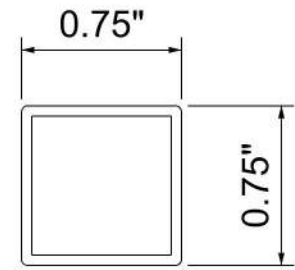

# Shop Drawings for:

-----  
Collaboration Stool\_SHOP\_REV B

SRC Fixtures  
9549 Frankoma Rd  
Sapulpa, OK 74066  
September 28, 2020

File Name: Collaboration Stool\_SHOP\_REV B.3dm

**SRC**  
FIXTURES

Fixture Name	Model No.	Item No	SRC Part No	Part Description	Finish	Qty
Collaboration Stool	SRC-CS-101	1	*CS-11001.40	Side Frames	Powder Coat(Tiger/Drylac 49/70789 DB702)Fine Texture Glimmer	2
Collaboration Stool	SRC-CS-101	2	*CS-11002.40	Foot Stretcher Front/Back	Powder Coat(Tiger/Drylac 49/70789 DB702)Fine Texture Glimmer	2
Collaboration Stool	SRC-CS-101	3	*CS-11003.40	Foot Stretcher Sides	Powder Coat(Tiger/Drylac 49/70789 DB702)Fine Texture Glimmer	2
Collaboration Stool	SRC-CS-101	4	*CS-11004.40	Top Stretchers Front/Back	Powder Coat(Tiger/Drylac 49/70789 DB702)Fine Texture Glimmer	2
Collaboration Stool	SRC-CS-101	5	*CS-11005.40	Top Mounting Stretchers	Powder Coat(Tiger/Drylac 49/70789 DB702)Fine Texture Glimmer	2
Collaboration Stool	SRC-CS-101	6	*CS-11006.40	Top Back Strecher	Powder Coat(Tiger/Drylac 49/70789 DB702)Fine Texture Glimmer	1

**A**

**B**

**C**  
Right

**C**  
Front