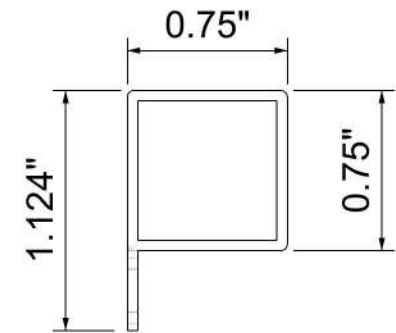

# Shop Drawings for:

-----  
Collaboration Stool\_SHOP\_REV B

SRC Fixtures  
9549 Frankoma Rd  
Sapulpa, OK 74066  
September 28, 2020

File Name: Collaboration Stool\_SHOP\_REV B.3dm

**SRC**  
FIXTURES

Fixture Name	Model No.	Item No	SRC Part No	Part Description	Finish	Qty
Collaboration Stool	SRC-CS-101	1	*CS-11001.40	Side Frames	Powder Coat(Tiger/Drylac 49/70789 DB702)Fine Texture Glimmer	2
Collaboration Stool	SRC-CS-101	2	*CS-11002.40	Foot Stretcher Front/Back	Powder Coat(Tiger/Drylac 49/70789 DB702)Fine Texture Glimmer	2
Collaboration Stool	SRC-CS-101	3	*CS-11003.40	Foot Stretcher Sides	Powder Coat(Tiger/Drylac 49/70789 DB702)Fine Texture Glimmer	2
Collaboration Stool	SRC-CS-101	4	*CS-11004.40	Top Stretchers Front/Back	Powder Coat(Tiger/Drylac 49/70789 DB702)Fine Texture Glimmer	2
Collaboration Stool	SRC-CS-101	5	*CS-11005.40	Top Mounting Stretchers	Powder Coat(Tiger/Drylac 49/70789 DB702)Fine Texture Glimmer	2
Collaboration Stool	SRC-CS-101	6	*CS-11006.40	Top Back Strecher	Powder Coat(Tiger/Drylac 49/70789 DB702)Fine Texture Glimmer	1

**A**

**B**

**C**  
Right

**C**  
Front