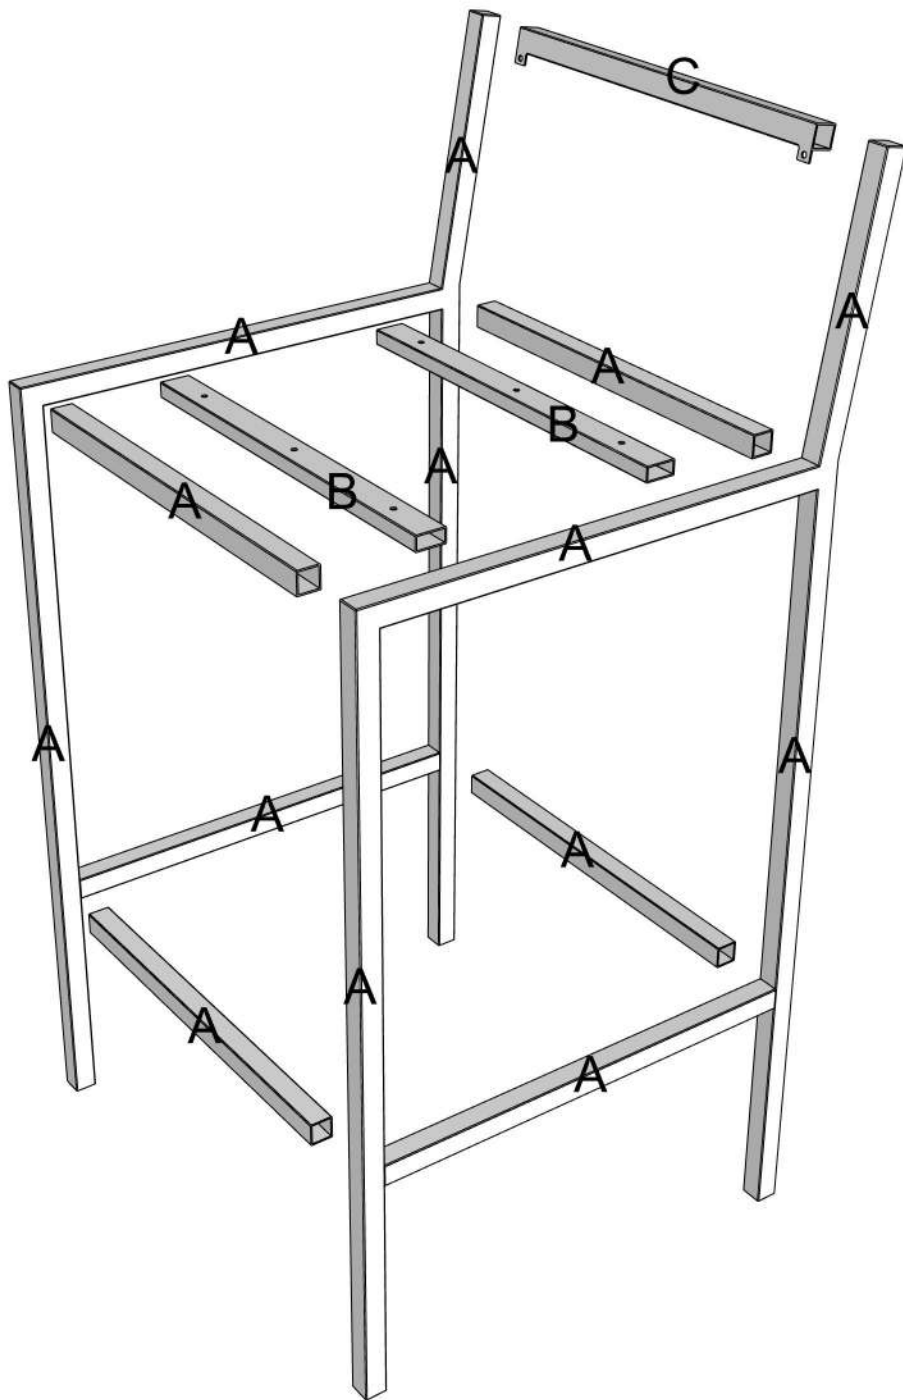

# Shop Drawings for:

-----  
Collaboration Stool\_SHOP\_REV B

SRC Fixtures  
9549 Frankoma Rd  
Sapulpa, OK 74066  
September 28, 2020

File Name: Collaboration Stool\_SHOP\_REV B.3dm

**SRC**  
FIXTURES

Fixture Name	Model No.	Item No	SRC Part No	Part Description	Finish	Qty
Collaboration Stool	SRC-CS-101	1	*CS-11001.40	Side Frames	Powder Coat(Tiger/Drylac 49/70789 DB702)Fine Texture Glimmer	2
Collaboration Stool	SRC-CS-101	2	*CS-11002.40	Foot Stretcher Front/Back	Powder Coat(Tiger/Drylac 49/70789 DB702)Fine Texture Glimmer	2
Collaboration Stool	SRC-CS-101	3	*CS-11003.40	Foot Stretcher Sides	Powder Coat(Tiger/Drylac 49/70789 DB702)Fine Texture Glimmer	2
Collaboration Stool	SRC-CS-101	4	*CS-11004.40	Top Stretchers Front/Back	Powder Coat(Tiger/Drylac 49/70789 DB702)Fine Texture Glimmer	2
Collaboration Stool	SRC-CS-101	5	*CS-11005.40	Top Mounting Stretchers	Powder Coat(Tiger/Drylac 49/70789 DB702)Fine Texture Glimmer	2
Collaboration Stool	SRC-CS-101	6	*CS-11006.40	Top Back Strecher	Powder Coat(Tiger/Drylac 49/70789 DB702)Fine Texture Glimmer	1

**A**

**B**

**C**  
Right

**C**  
Front