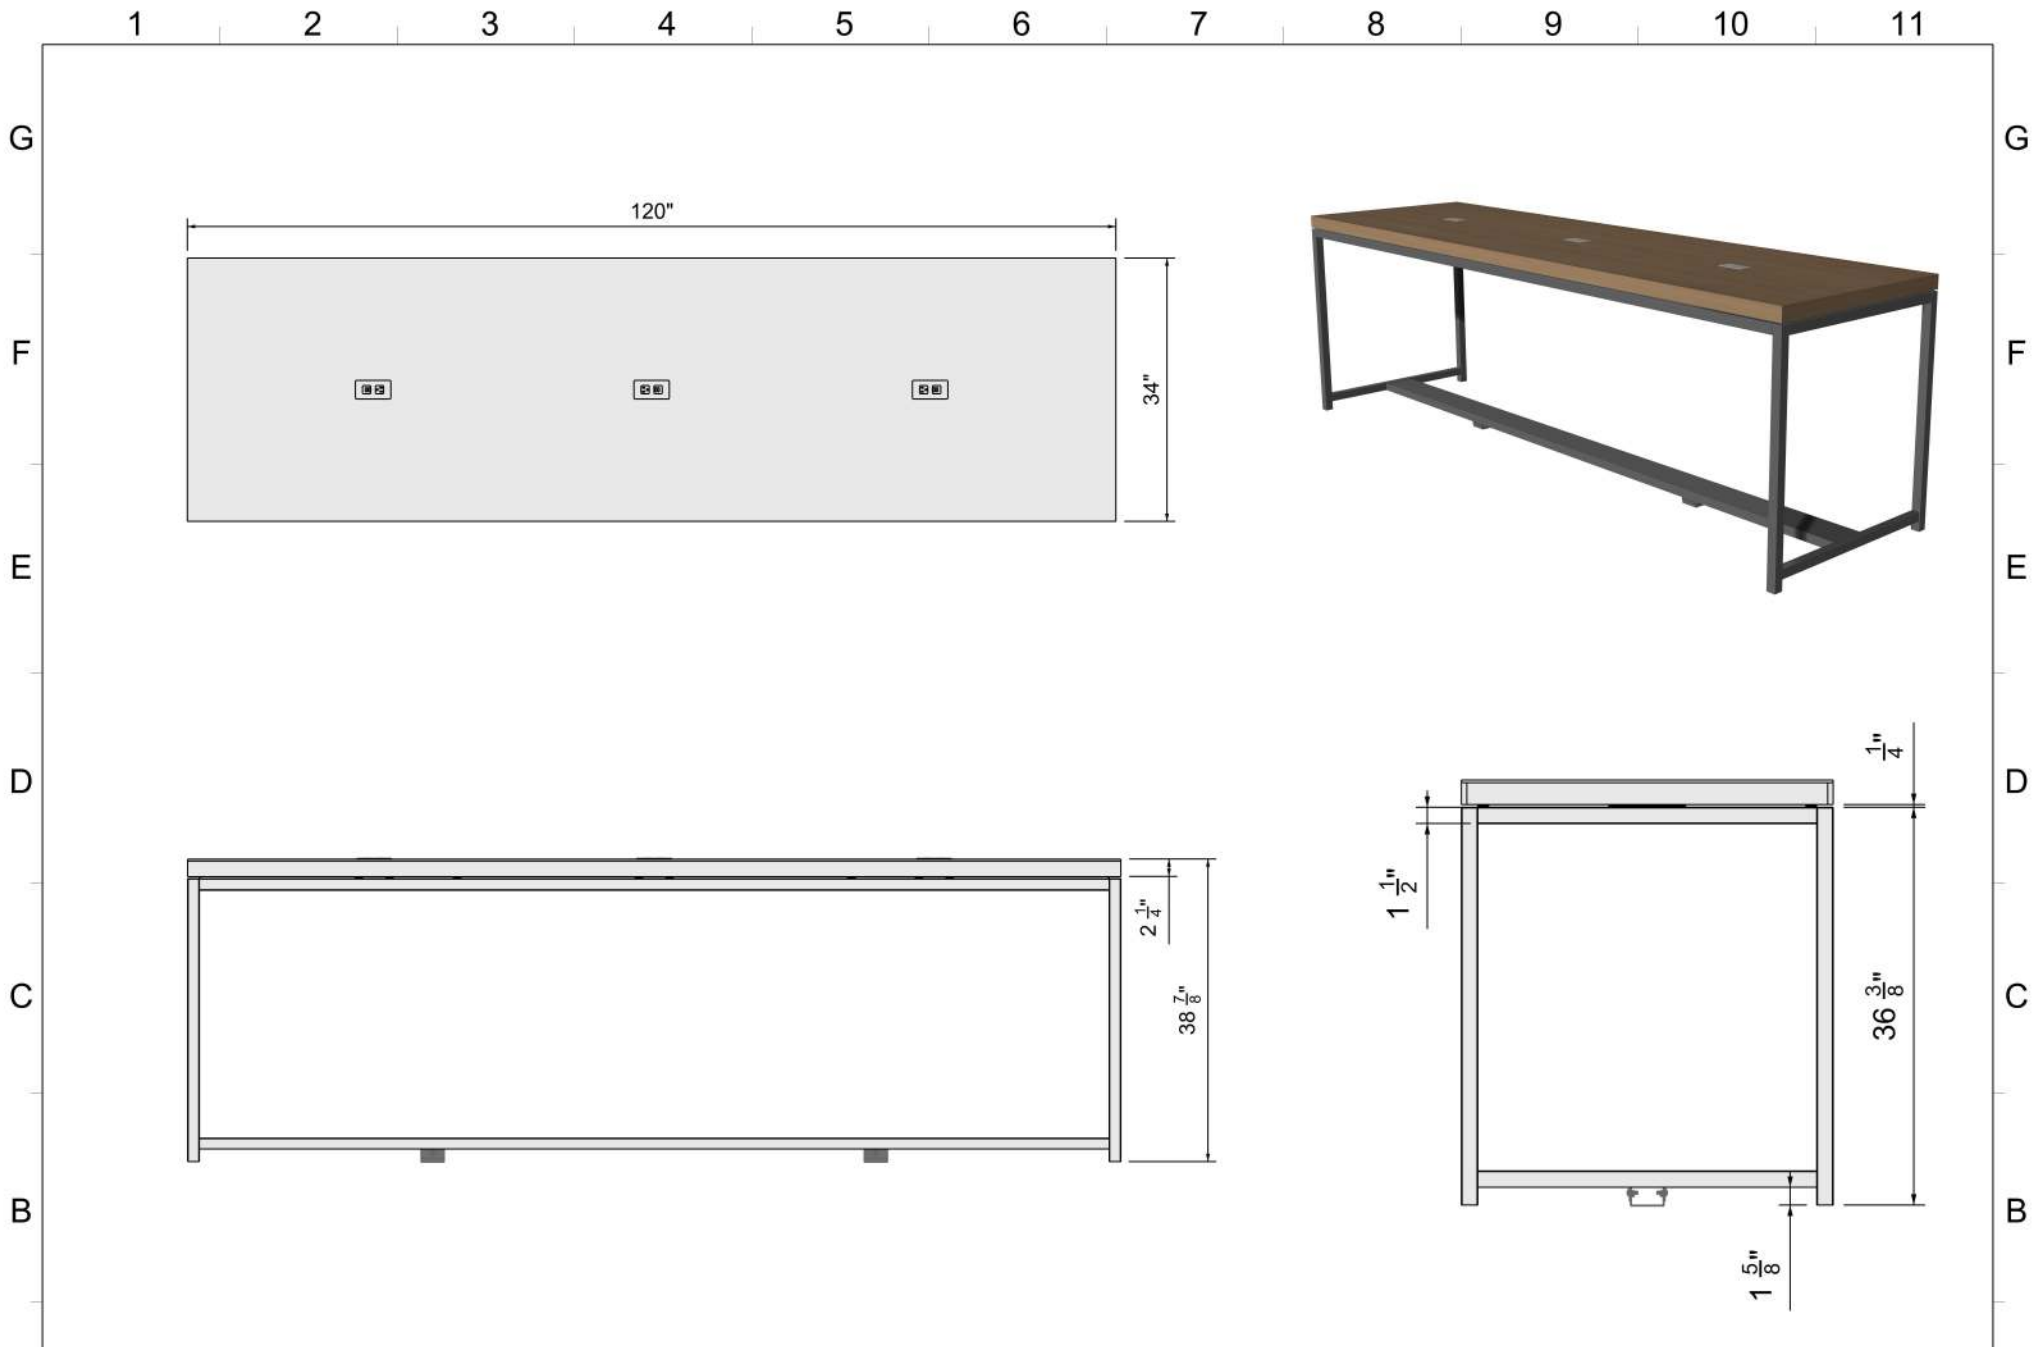

FILE LOCATION: \\TimPc\G_ALL CUSTOMERS\I\Z Next Gen\Next Gen Models\Tim\Current\NEXT GEN FINAL\10FT Collaboration Table_PREVIOUS\10FT Collaboration Table.3dm

1 2 3 4 5 6 7 8 9 10 11

MODEL NAME: 10FT Collaboration Table

DATE: 12/9/2020 REVISION: 1001 UNITS: Inches SHEET NO: 2

SRC Fixtures
9549 Frankoma Rd
Sapulpa, OK 74066

FILE LOCATION: \\TimPc\G_ALL CUSTOMERS\WZ Next Gen\Next Gen Models\Tim\Current\NEXT GEN FINAL\10FT Collaboration Table_PREVIOUS\10FT Collaboration Table.3dm