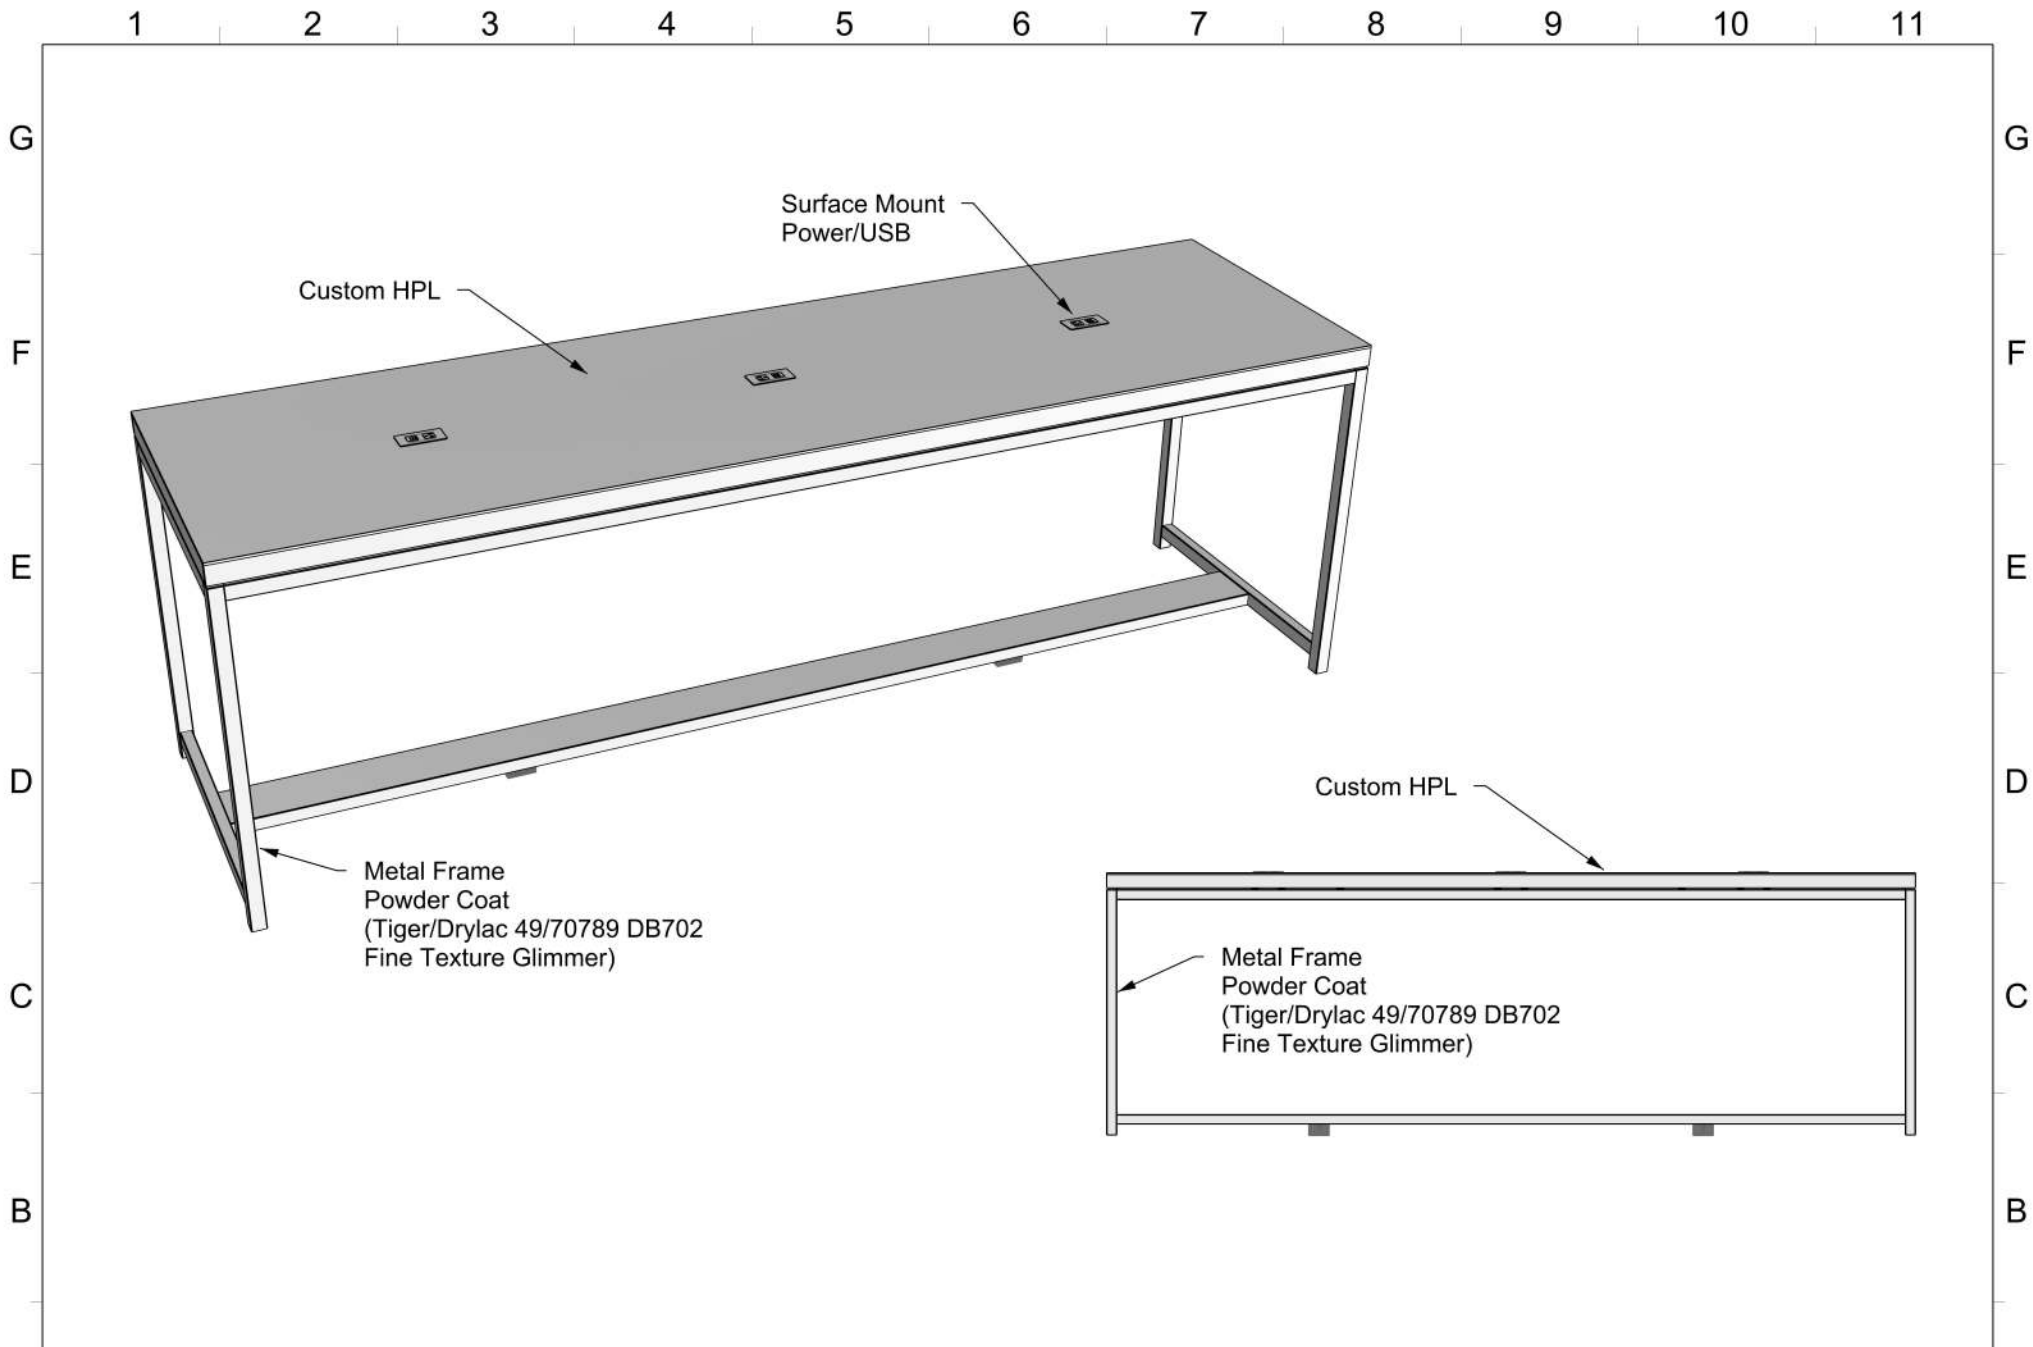

MODEL NAME: 10FT Collaboration Table

SRC Fixtures
9549 Frankoma Rd
Sapulpa, OK 74066

DATE:	12/9/2020	REVISION:	1001	UNITS:	Inches	SHEET NO:	1
--------------	-----------	------------------	------	---------------	--------	------------------	---

FILE LOCATION: \\TimPc\G_ALL CUSTOMERS\I\Z Next Gen\Next Gen Models\Tim\Current\NEXT GEN FINAL\10FT Collaboration Table_PREVIOUS\10FT Collaboration Table.3dm

1 2 3 4 5 6 7 8 9 10 11

MODEL NAME: 10FT Collaboration Table

DATE: 12/9/2020 REVISION: 1001 UNITS: Inches SHEET NO: 2

SRC Fixtures
9549 Frankoma Rd
Sapulpa, OK 74066

FILE LOCATION: \\TimPc\G_ALL CUSTOMERS\WZ Next Gen\Next Gen Models\Tim\Current\NEXT GEN FINAL\10FT Collaboration Table_PREVIOUS\10FT Collaboration Table.3dm