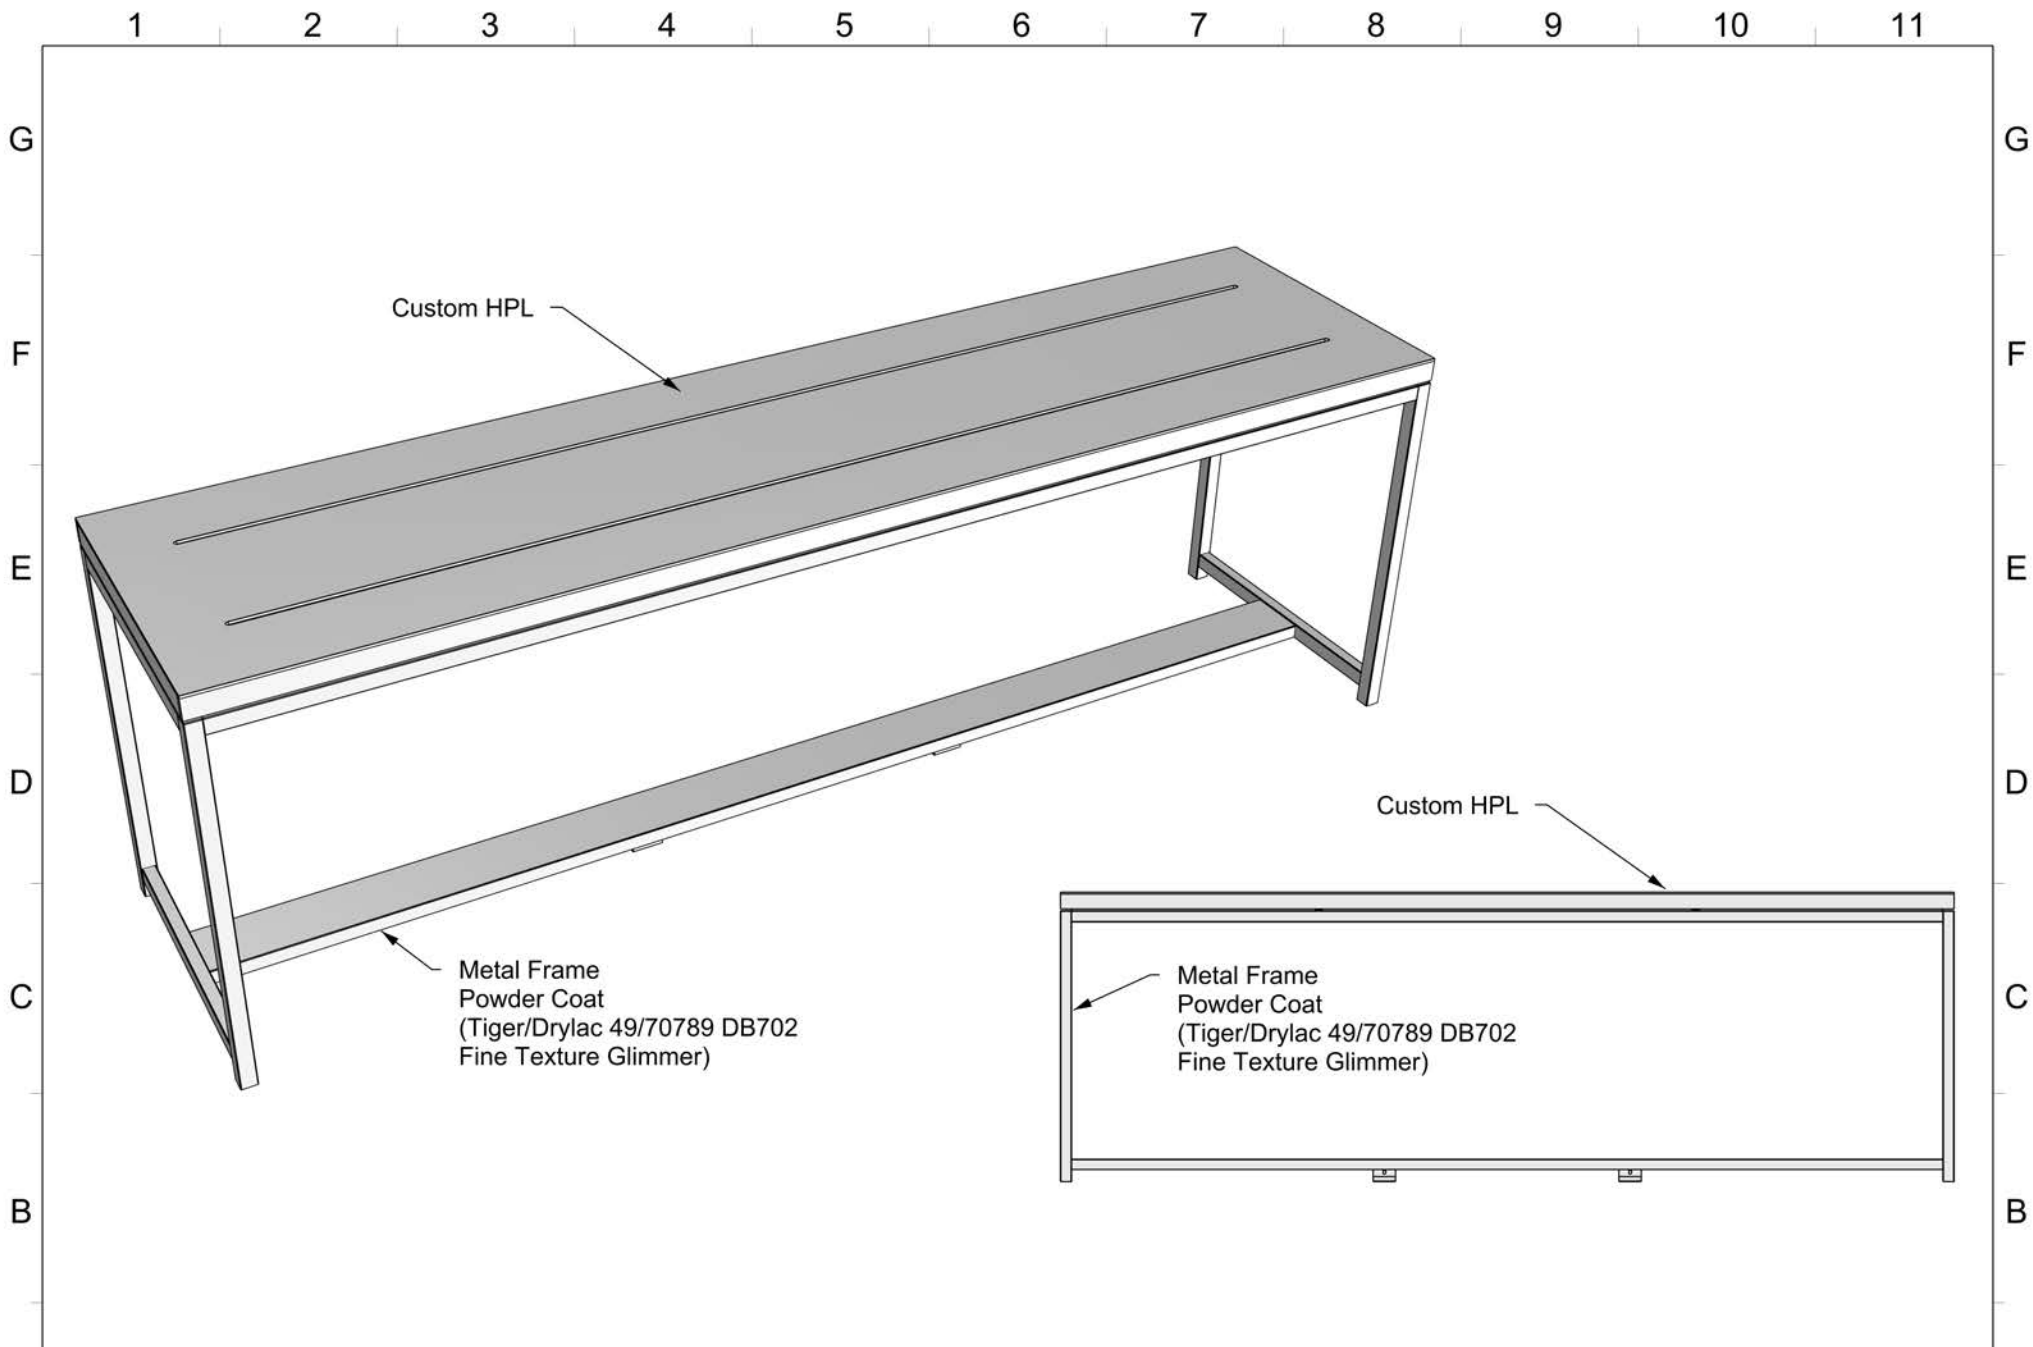

MODEL NAME: 10FT - EXPERIENCE TABLE

SRC Fixtures
9549 Frankoma Rd
Sapulpa, OK 74066

DATE:	8/14/2020	REVISION:	1001	UNITS:	Inches	SHEET NO:	1
-------	-----------	-----------	------	--------	--------	-----------	---

FILE LOCATION: \\TimPc\G_ALL CUSTOMERS\IVZ Next Gen\Next Gen Models\Tim\Current\NEXT GEN FINAL\10FT EXPERIENCE TABLE\10FT - EXPERIENCE TABLE.3dm

MODEL NAME: 10FT - EXPERIENCE TABLE

SRC Fixtures
9549 Frankoma Rd
Sapulpa, OK 74066

DATE:	8/14/2020	REVISION:	1001	UNITS:	Inches	SHEET NO:	2
-------	-----------	-----------	------	--------	--------	-----------	---

FILE LOCATION: \\TimPc\G_ALL CUSTOMERS\IVZ Next Gen\Next Gen Models\Tim\Current\NEXT GEN FINAL\10FT EXPERIENCE TABLE\10FT - EXPERIENCE TABLE.3dm

MODEL NAME: 10FT - EXPERIENCE TABLE

DATE: 8/14/2020 REVISION: 1001 UNITS: Inches SHEET NO: 3

SRC Fixtures
9549 Frankoma Rd
Sapulpa, OK 74066

FILE LOCATION: \\TimPc\G_ALL CUSTOMERS\IVZ Next Gen\Next Gen Models\Tim\Current\NEXT GEN FINAL\10FT EXPERIENCE TABLE\10FT - EXPERIENCE TABLE.3dm