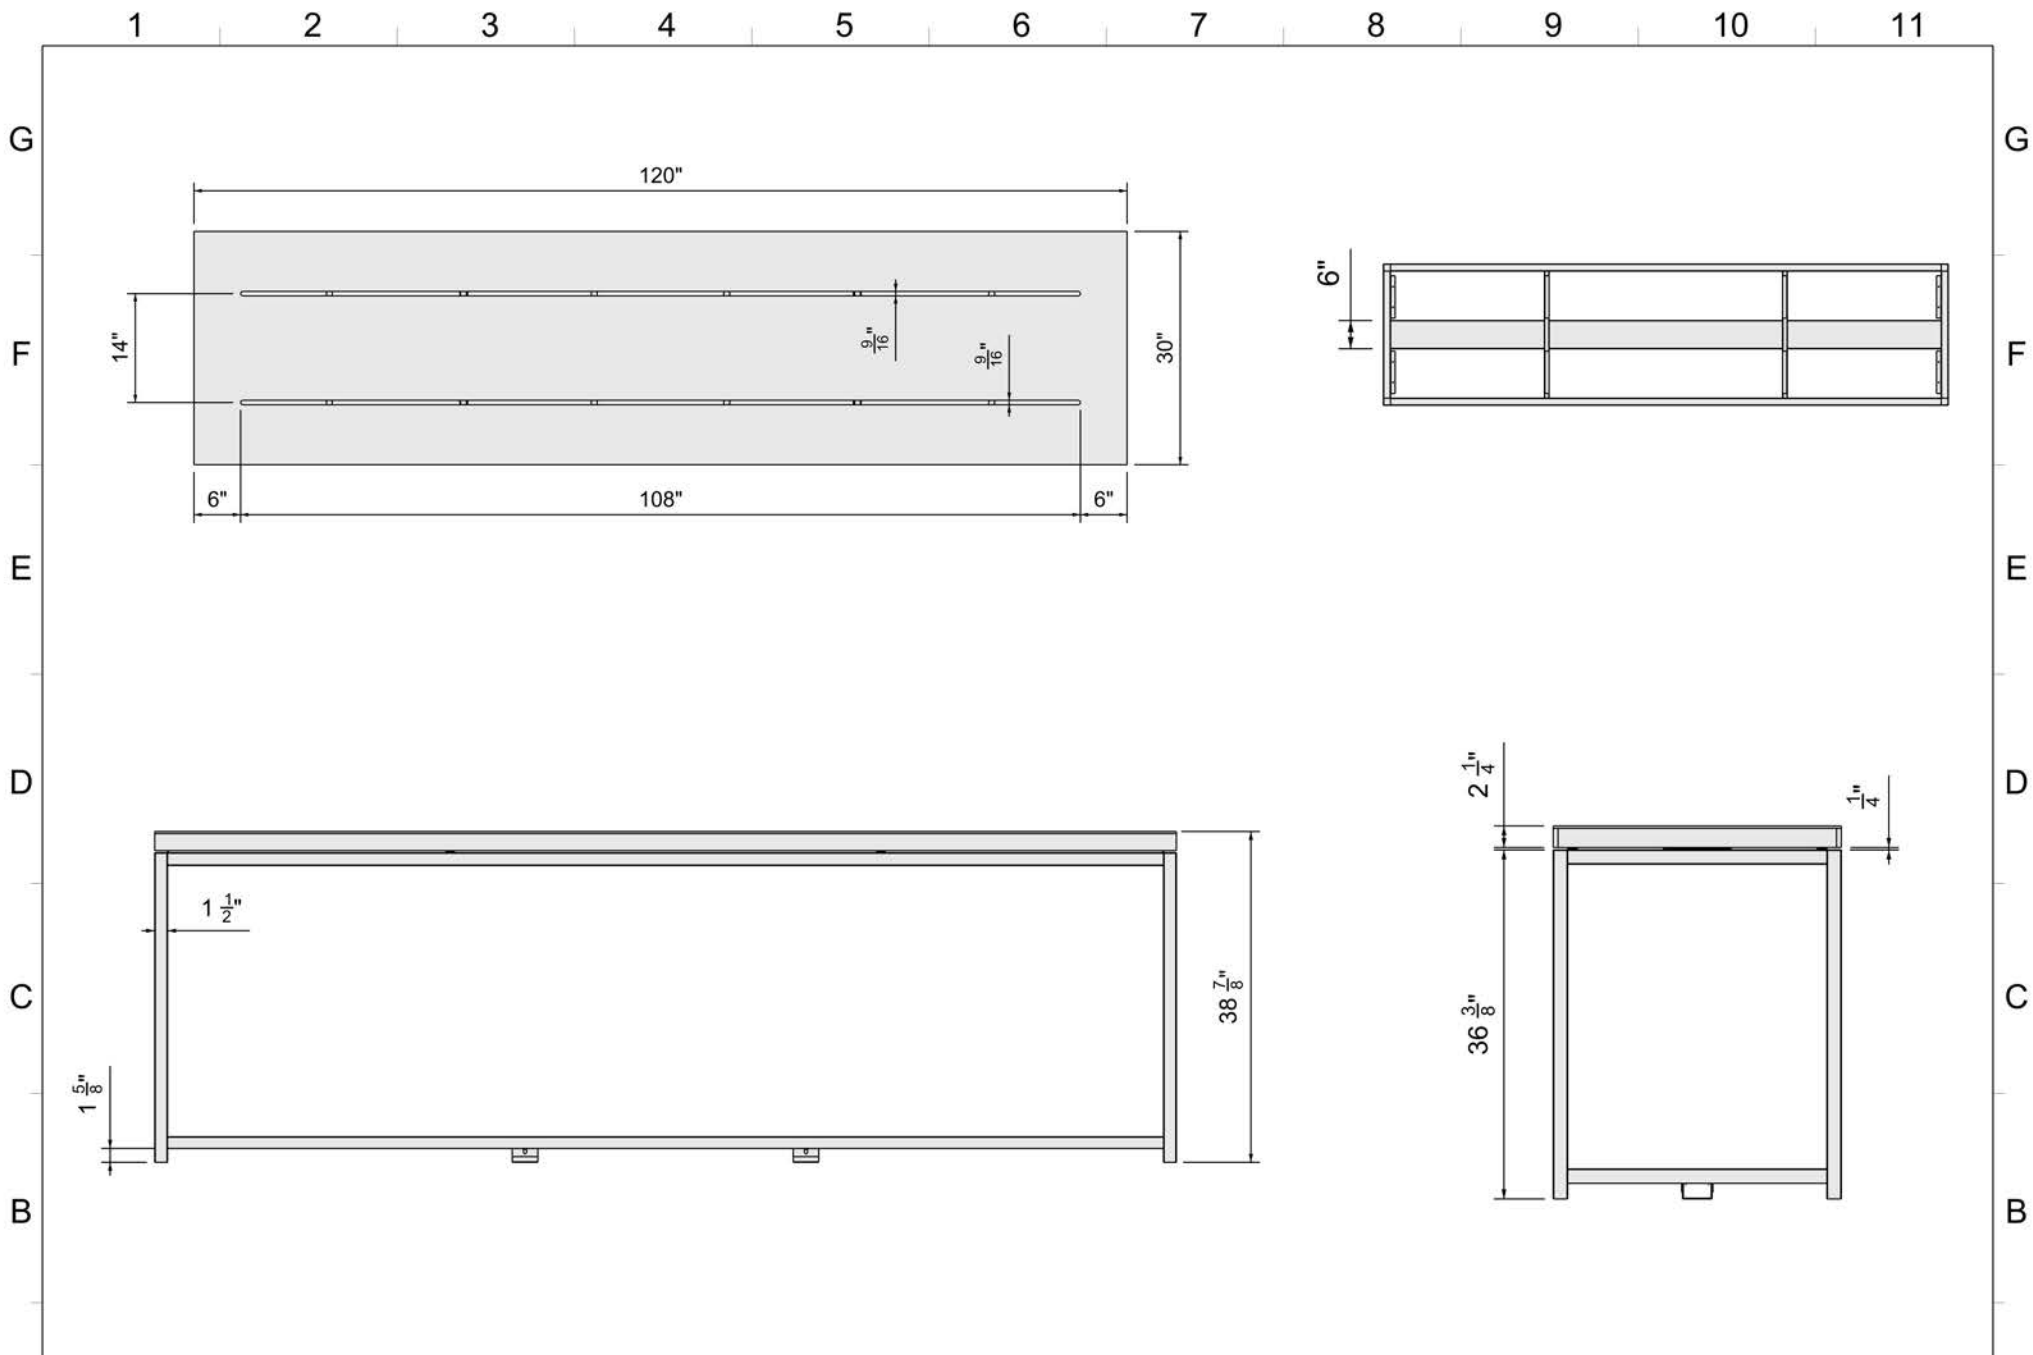

FILE LOCATION: \\TimPc\G_ALL CUSTOMERS\IVZ Next Gen\Next Gen Models\Tim\Current\NEXT GEN FINAL\10FT EXPERIENCE TABLE\10FT - EXPERIENCE TABLE.3dm

MODEL NAME: 10FT - EXPERIENCE TABLE

SRC Fixtures
9549 Frankoma Rd
Sapulpa, OK 74066

DATE:	8/14/2020	REVISION:	1001	UNITS:	Inches	SHEET NO:	2
-------	-----------	-----------	------	--------	--------	-----------	---

FILE LOCATION: \\TimPc\G_ALL CUSTOMERS\IVZ Next Gen\Next Gen Models\Tim\Current\NEXT GEN FINAL\10FT EXPERIENCE TABLE\10FT - EXPERIENCE TABLE.3dm

MODEL NAME: 10FT - EXPERIENCE TABLE

DATE: 8/14/2020 REVISION: 1001 UNITS: Inches SHEET NO: 3

SRC Fixtures
9549 Frankoma Rd
Sapulpa, OK 74066

FILE LOCATION: \\TimPc\G_ALL CUSTOMERS\IVZ Next Gen\Next Gen Models\Tim\Current\NEXT GEN FINAL\10FT EXPERIENCE TABLE\10FT - EXPERIENCE TABLE.3dm