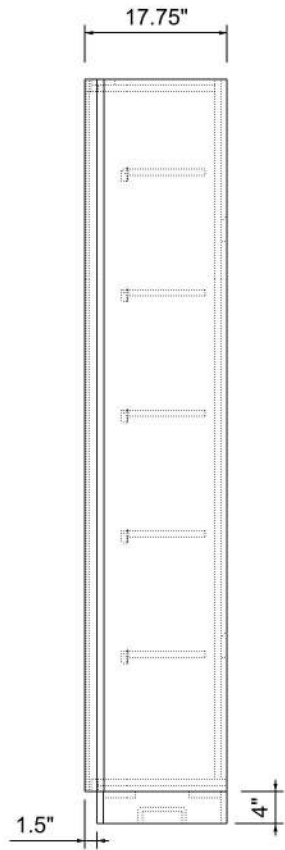

D

D

C

C

B

B

A

A

MODEL NAME:		2FT Shelf CabinetWEB					
DATE:	5/5/2021	REVISION:	1001	UNITS:	INCHES	SHEET NO:	2 of 3

SRC Fixtures
9549 Frankoma Rd
Sapulpa, OK 74066

FILE LOCATION: \\TimPc\G_ALL CUSTOMERS\I\Z Next Gen\NEXT GEN FINAL\Wall Cabinets\2FT Shelf Cab\PREVIOUS\2FT Shelf CabinetWEB.3dm

1 2 3 4 5 6 7 8 9 10 11