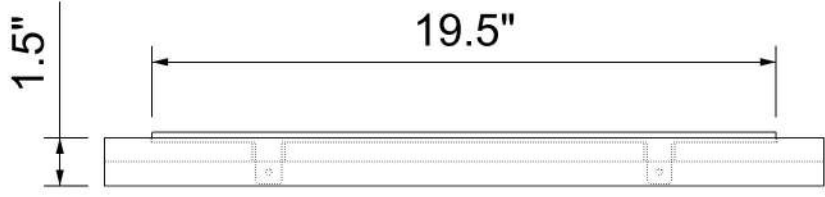

MODEL NAME:		2FT Shelf CabinetWEB								
DATE:	5/5/2021	REVISION:	1001	UNITS:	INCHES	SHEET NO:	3 of 3			

SRC Fixtures  
9549 Frankoma Rd  
Sapulpa, OK 74066

FILE LOCATION: \\TimPc\G\_ALL CUSTOMERS\I\Z Next Gen\NEXT GEN FINAL\Wall Cabinets\2FT Shelf Cab\PREVIOUS\2FT Shelf CabinetWEB.3dm