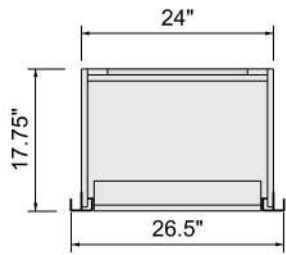

1 2 3 4 5 6 7 8 9 10 11

G

G

*Illustrated without Header and Finished End Panel.

Cleats

F

F

E

E