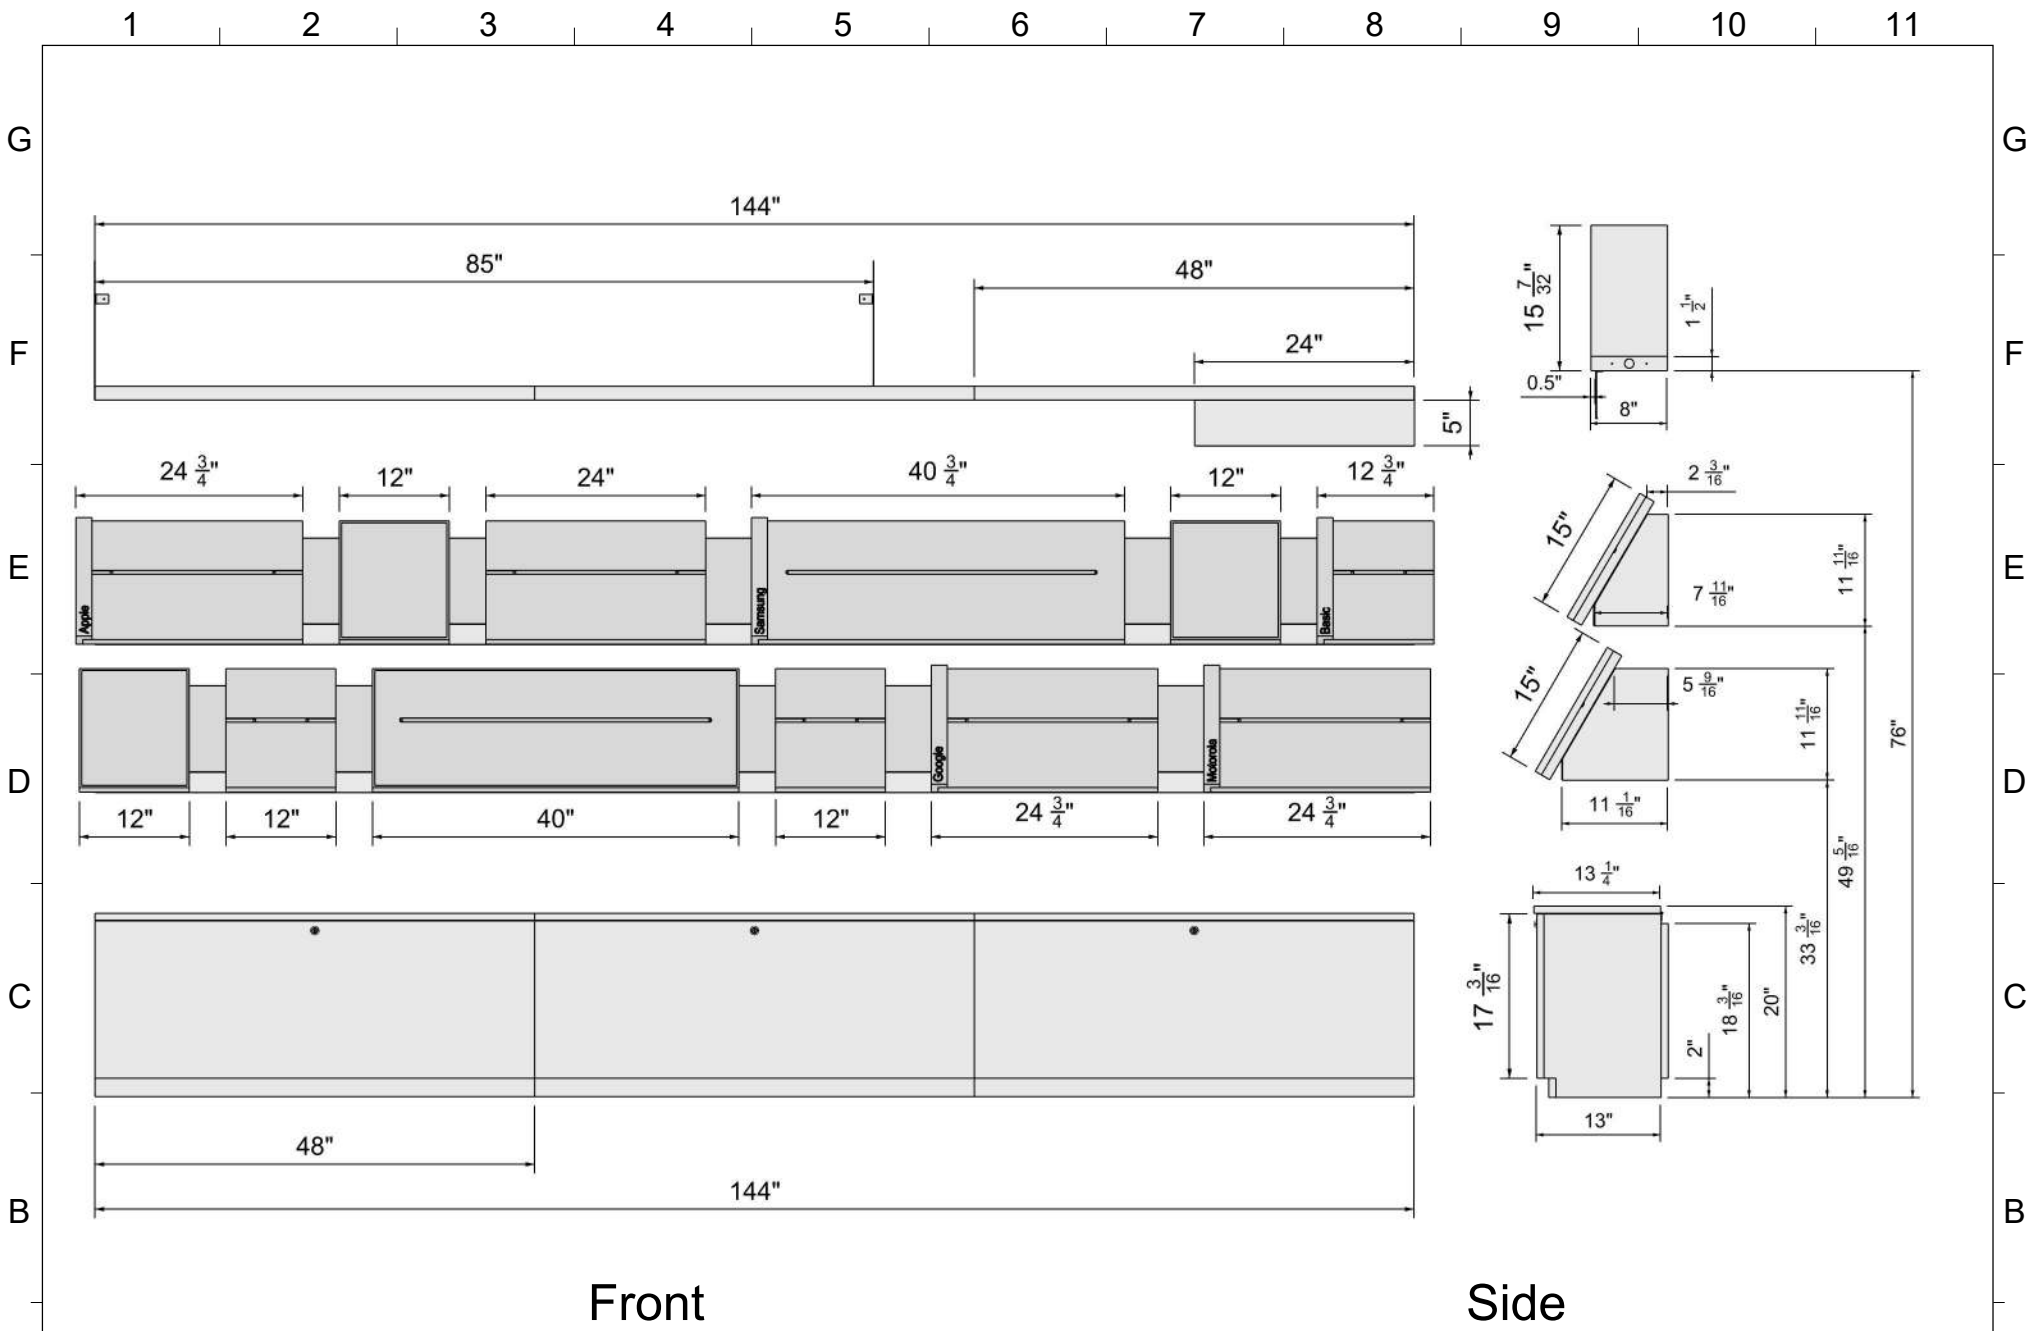

MODEL NAME: 3 Bay Device Rack	
DATE: 2/3/2021	REVISION: 1001
UNITS: Inches	SHEET NO: 3

SRC
FIXTURES

SRC Fixtures
9549 Frankoma Rd
Sapulpa, OK 74066

FILE LOCATION: \\TimPo\G_ALL CUSTOMERS\I\Z Next Gen\NEXT GEN FINAL\Bay Device Racks\3 Bay Device Rack\PREVIOUS\3 Bay Device Rack.3dm