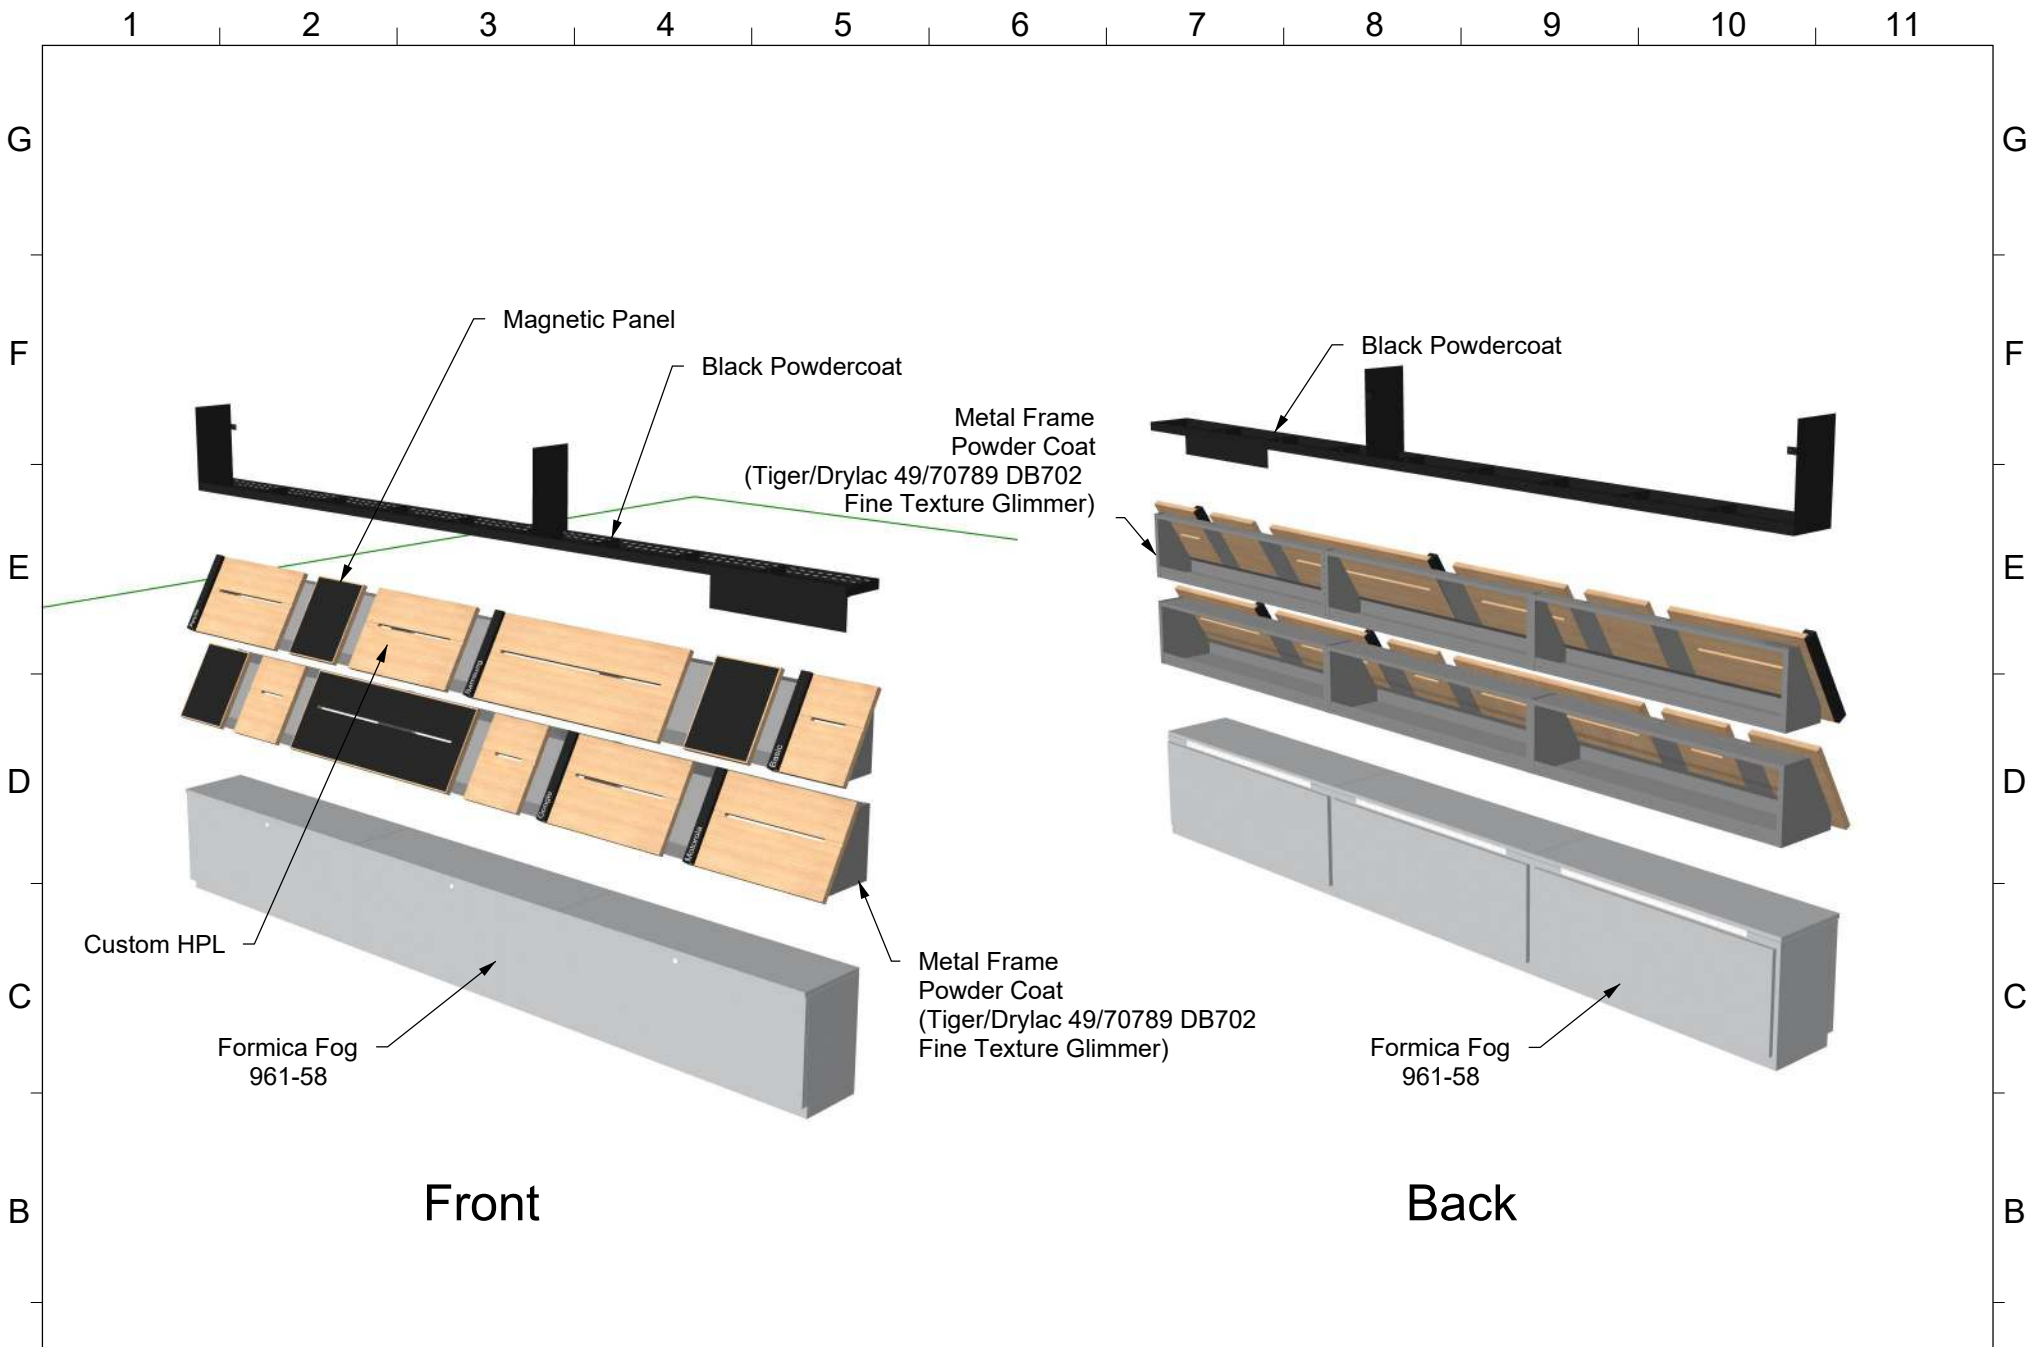

QTY	PART	ID
3	12"Wx15"H SLOTTED PANEL	A
3	12"Wx15"H MAG PANEL	B
4	24"Wx12"H SLOTTED PANEL	C
1	40"Wx15"H SLOTTED PANEL	D
1	40"Wx15"H MAG PANEL	E
6	5"Wx12"H SPACER PANEL	F
4	6"Wx12"H SPACER PANEL	G
1	TICKER SHELF - FLUSH END CAP	H
1	TICKER SHELF - INSET END CAP	I
3	TICKER SHELF BAY	J
1	TICKER SHELF - END CAP	K

***5" PANEL SPACER WILL CREATE A 4" SPACE BETWEEN PANELS**
***6" PANEL SPACER WILL CREATE A 5" SPACE BETWEEN PANELS**

MODEL NAME: 3 Bay Device Rack

DATE: 2/3/2021 **REVISION:** 1001 **UNITS:** Inches **SHEET NO:** 1

SRC Fixtures
 9549 Frankoma Rd
 Sapulpa, OK 74066

FILE LOCATION: \\TimPo\G_ALL CUSTOMERS\I\Z Next Gen\NEXT GEN FINAL\Bay Device Racks\3 Bay Device Rack\PREVIOUS\3 Bay Device Rack.3dm

MODEL NAME: 3 Bay Device Rack

DATE: 2/3/2021 REVISION: 1001 UNITS: Inches SHEET NO: 2

SRC Fixtures
9549 Frankoma Rd
Sapulpa, OK 74066

FILE LOCATION: \\TimPo\G_ALL CUSTOMERS\I\Z Next Gen\NEXT GEN FINAL\Bay Device Racks\3 Bay Device Rack\PREVIOUS\3 Bay Device Rack.3dm