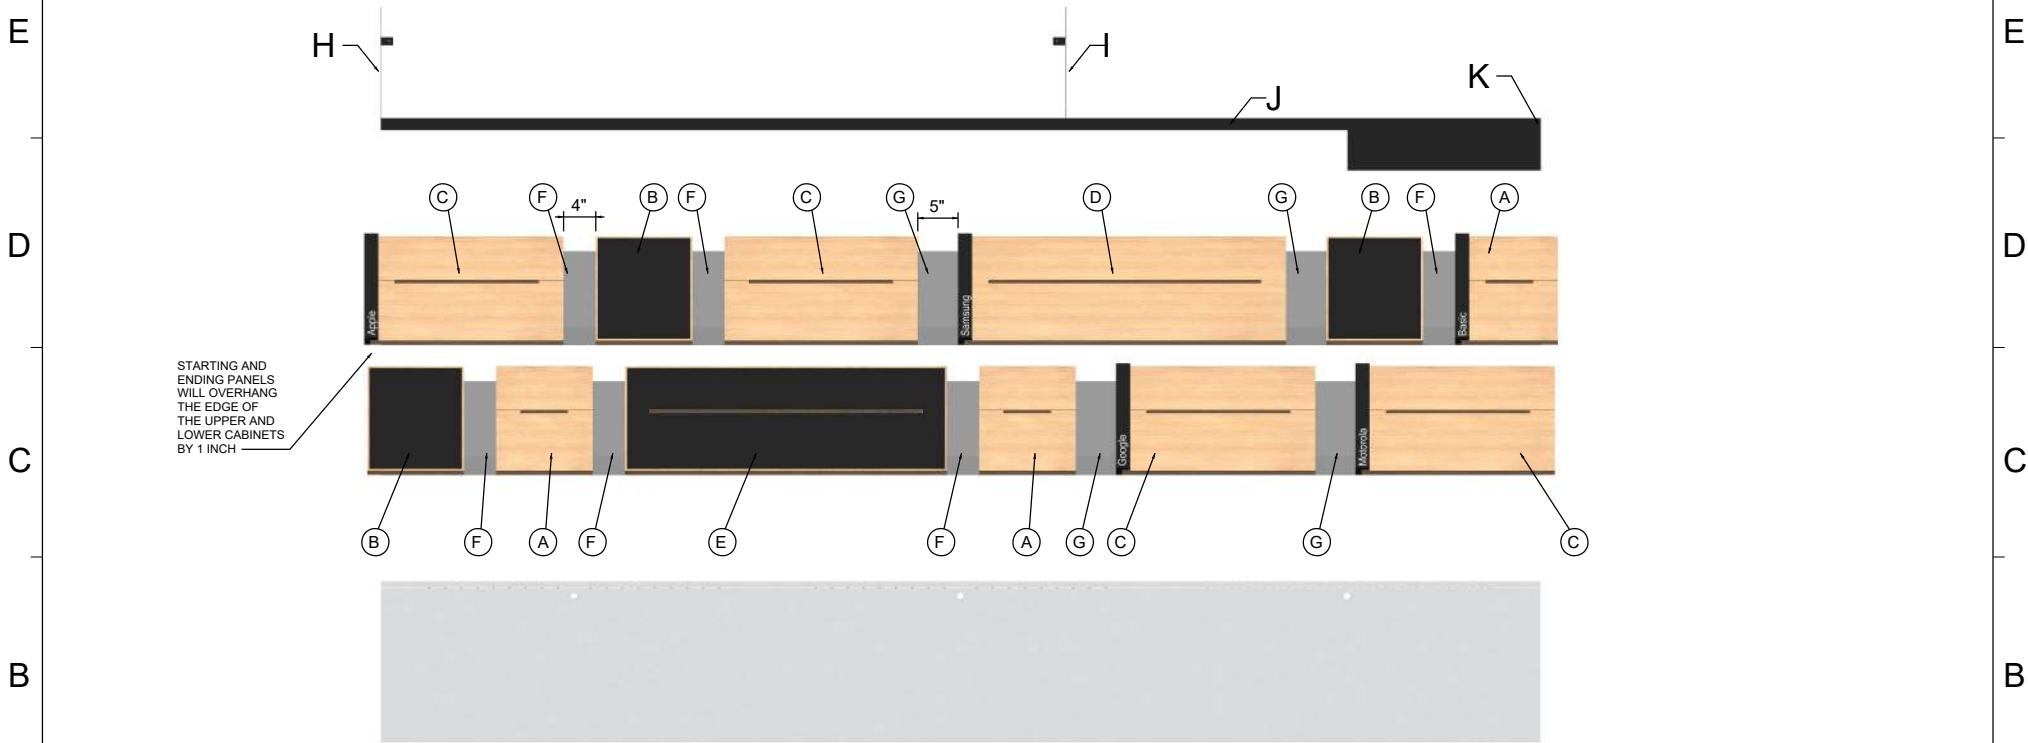

QTY	PART	ID
3	12"Wx15"H SLOTTED PANEL	A
3	12"Wx15"H MAG PANEL	B
4	24"Wx12"H SLOTTED PANEL	C
1	40"Wx15"H SLOTTED PANEL	D
1	40"Wx15"H MAG PANEL	E
6	5"Wx12"H SPACER PANEL	F
4	6"Wx12"H SPACER PANEL	G
1	TICKER SHELF - FLUSH END CAP	H
1	TICKER SHELF - INSET END CAP	I
3	TICKER SHELF BAY	J
1	TICKER SHELF - END CAP	K

***5" PANEL SPACER WILL CREATE A 4" SPACE BETWEEN PANELS**
***6" PANEL SPACER WILL CREATE A 5" SPACE BETWEEN PANELS**

MODEL NAME: 3 Bay Device Rack

DATE: 2/3/2021 **REVISION:** 1001 **UNITS:** Inches **SHEET NO:** 1