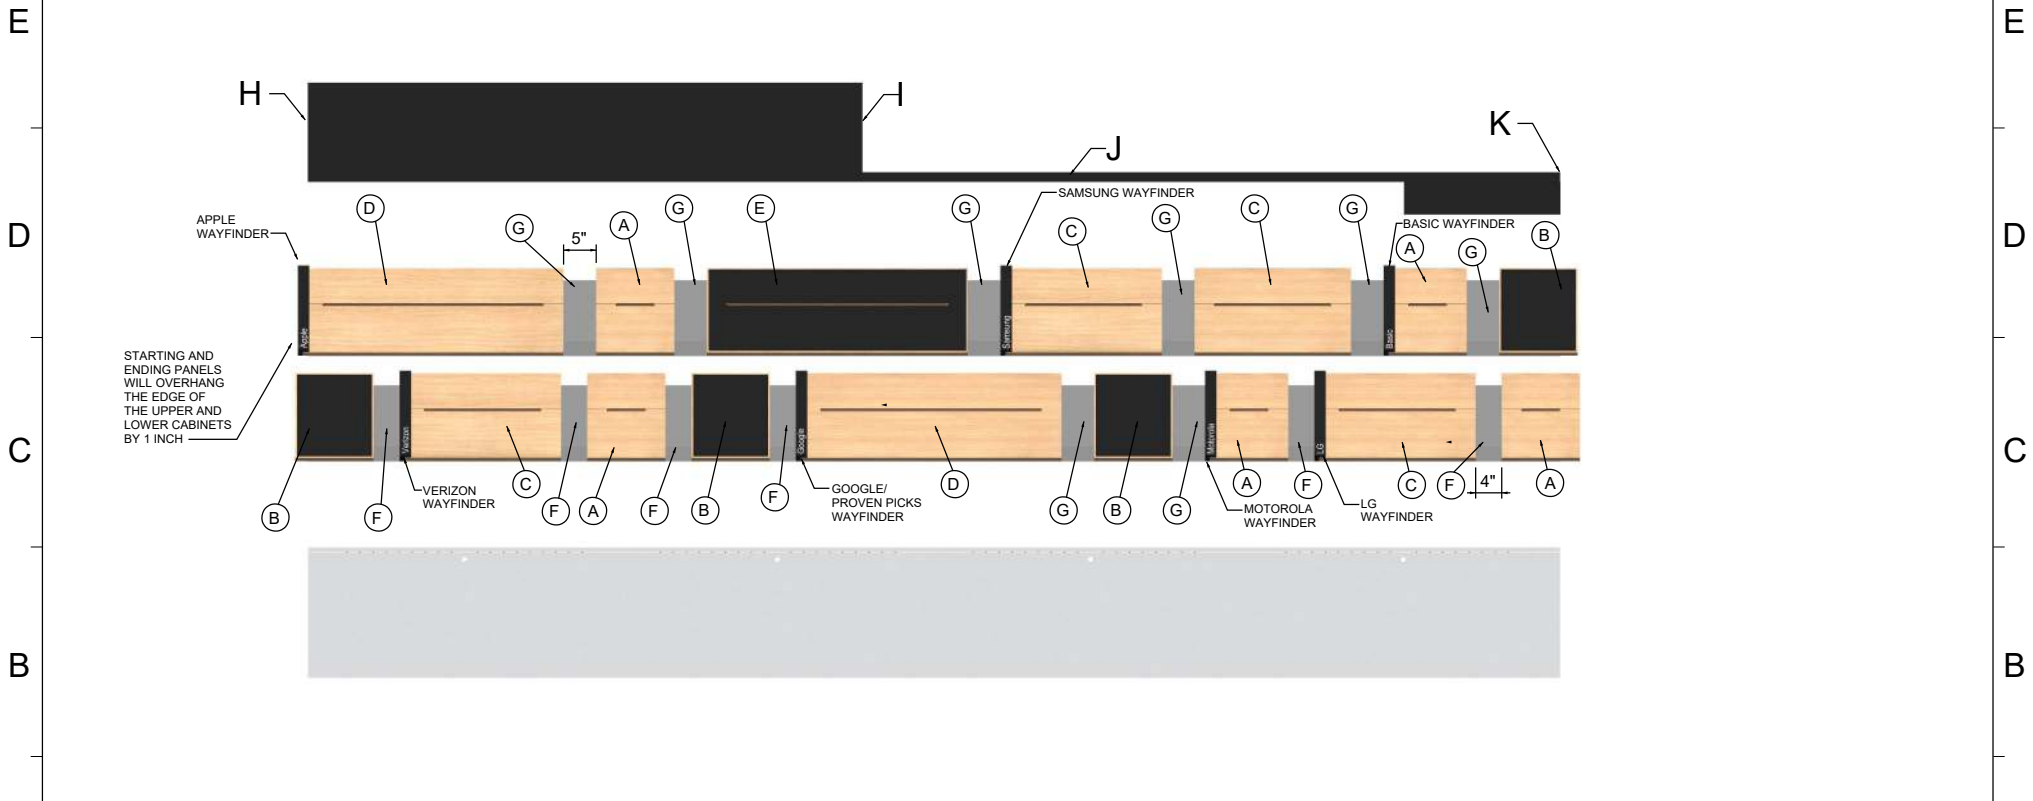

QTY	PART	ID
5	12"Wx15"H SLOTTED PANEL	A
4	12"Wx15"H MAG PANEL	B
4	24"Wx12"H SLOTTED PANEL	C
1	40"Wx15"H SLOTTED PANEL	D
2	40"Wx15"H MAG PANEL	E
6	5"Wx12"H SPACER PANEL	F
8	6"Wx12"H SPACER PANEL	G
1	TICKER SHELF - FLUSH END CAP	H
1	TICKER SHELF - INSET END CAP	I
4	TICKER SHELF BAY	J
1	TICKER SHELF - END CAP	K

***5" PANEL SPACER WILL CREATE A 4" SPACE BETWEEN PANELS**
***6" PANEL SPACER WILL CREATE A 5" SPACE BETWEEN PANELS**

MODEL NAME: 4 Bay Device Rack_Detail Dimension

DATE:	5/4/2021	REVISION:	1001	UNITS:	Inches	SHEET NO:	1
-------	----------	-----------	------	--------	--------	-----------	---

SRC Fixtures
 9549 Frankoma Rd
 Sapulpa, OK 74066

FILE LOCATION: \\TimPo\G_ALL CUSTOMERS\I\Z Next Gen\NEXT GEN FINAL\Bay Device Racks\4 Bay Device Rack\4 Bay Device Rack_Detail Dimension.3dm

Front

Back

MODEL NAME: 4 Bay Device Rack_Detail Dimension