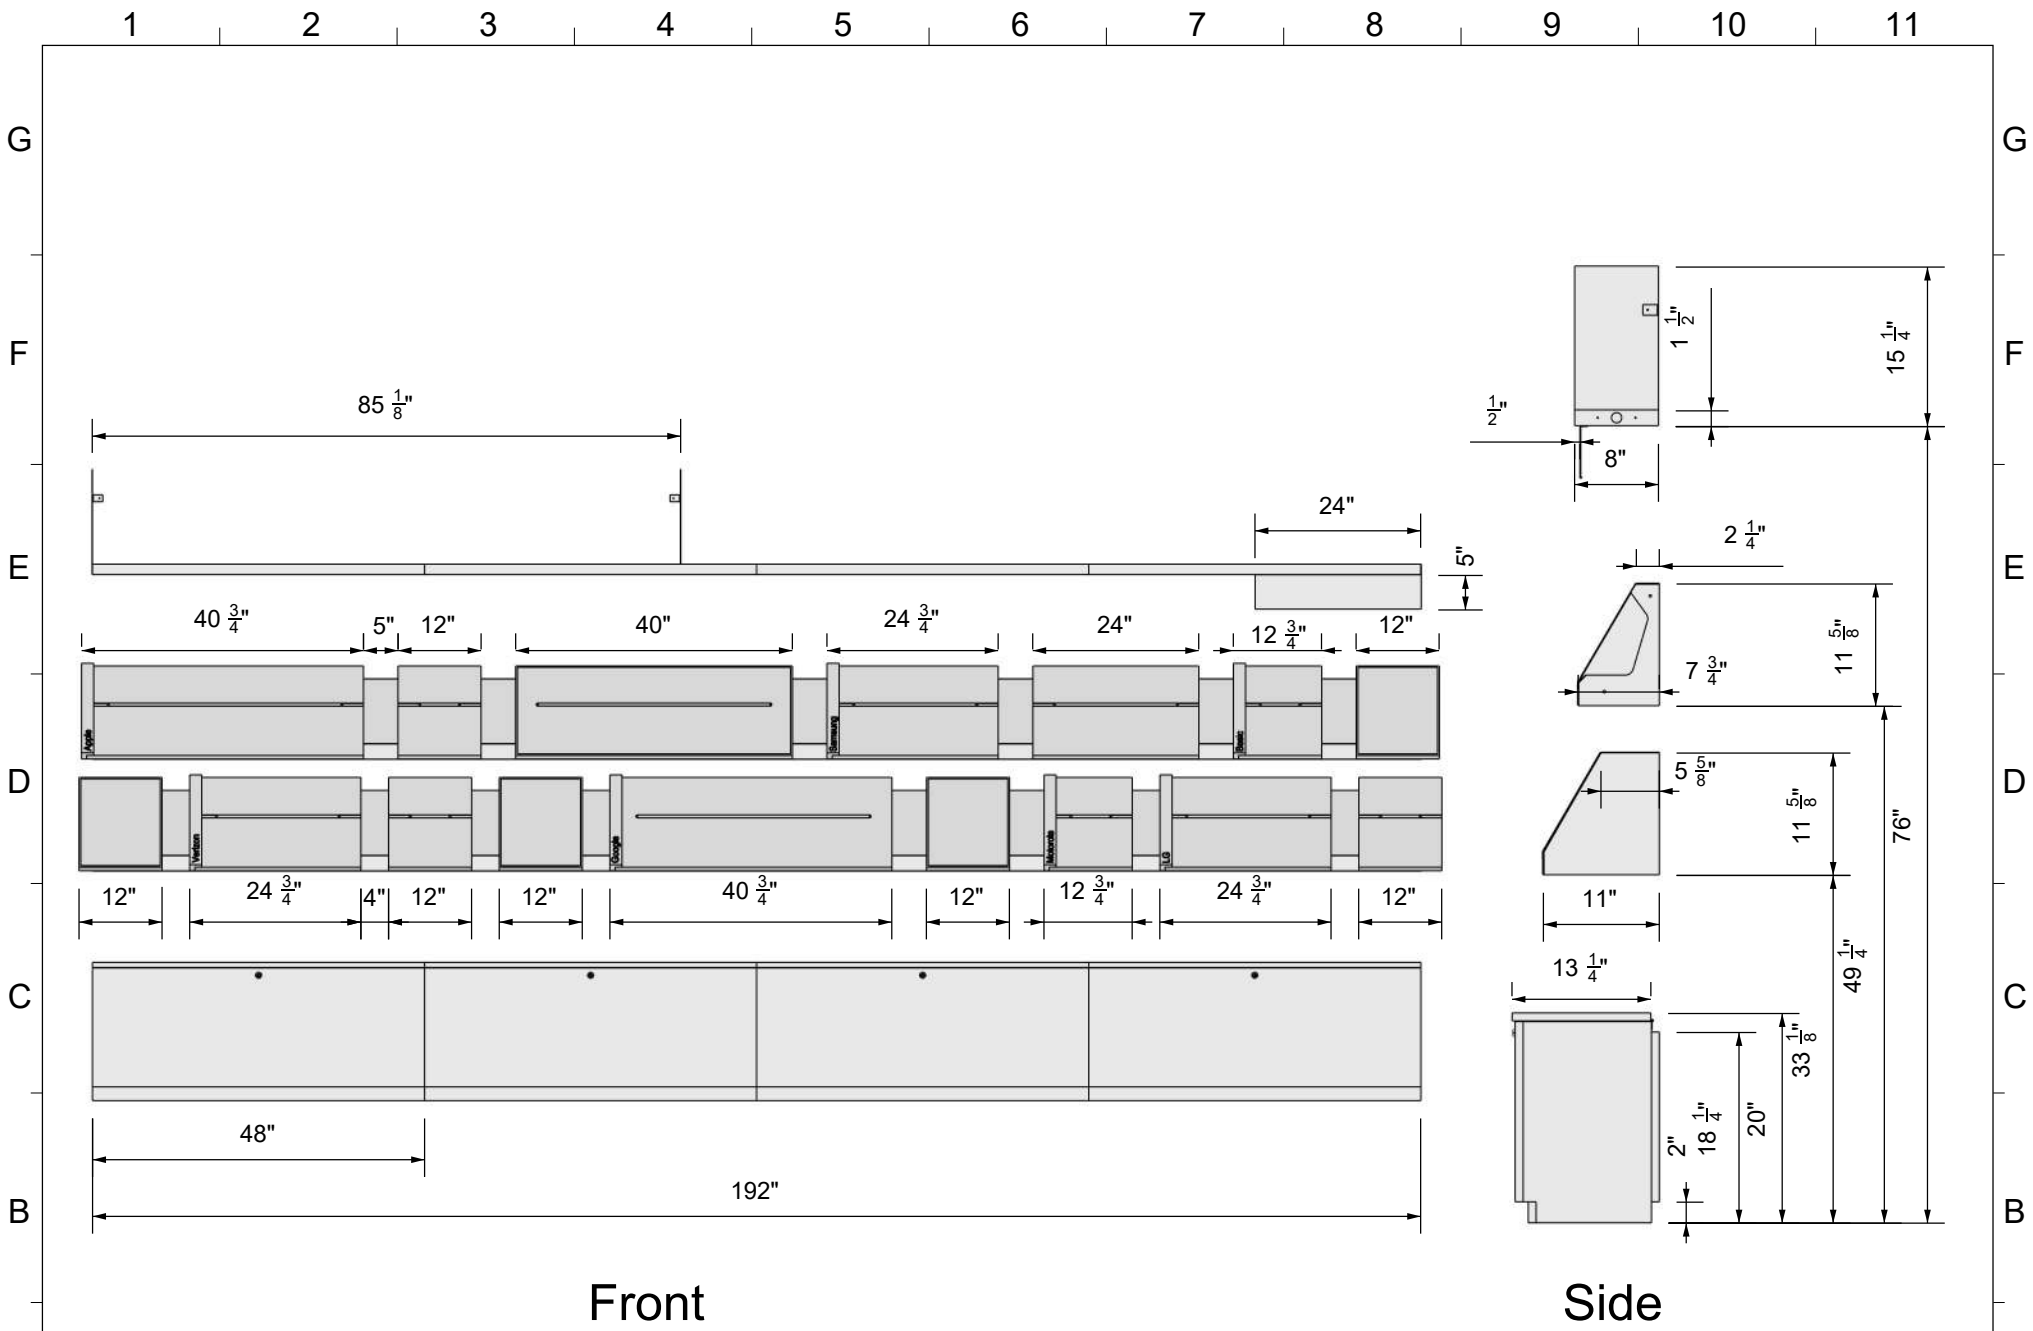

MODEL NAME: 4 Bay Device Rack_Detail Dimension

DATE: 5/4/2021 REVISION: 1001 UNITS: Inches SHEET NO: 3

SRC FIXTURES
SRC Fixtures
9549 Frankoma Rd
Sapulpa, OK 74066

FILE LOCATION: \\TimPo\G_ALL CUSTOMERS\I\Z Next Gen\NEXT GEN FINAL\Bay Device Racks\4 Bay Device Rack\4 Bay Device Rack_Detail Dimension.3dm