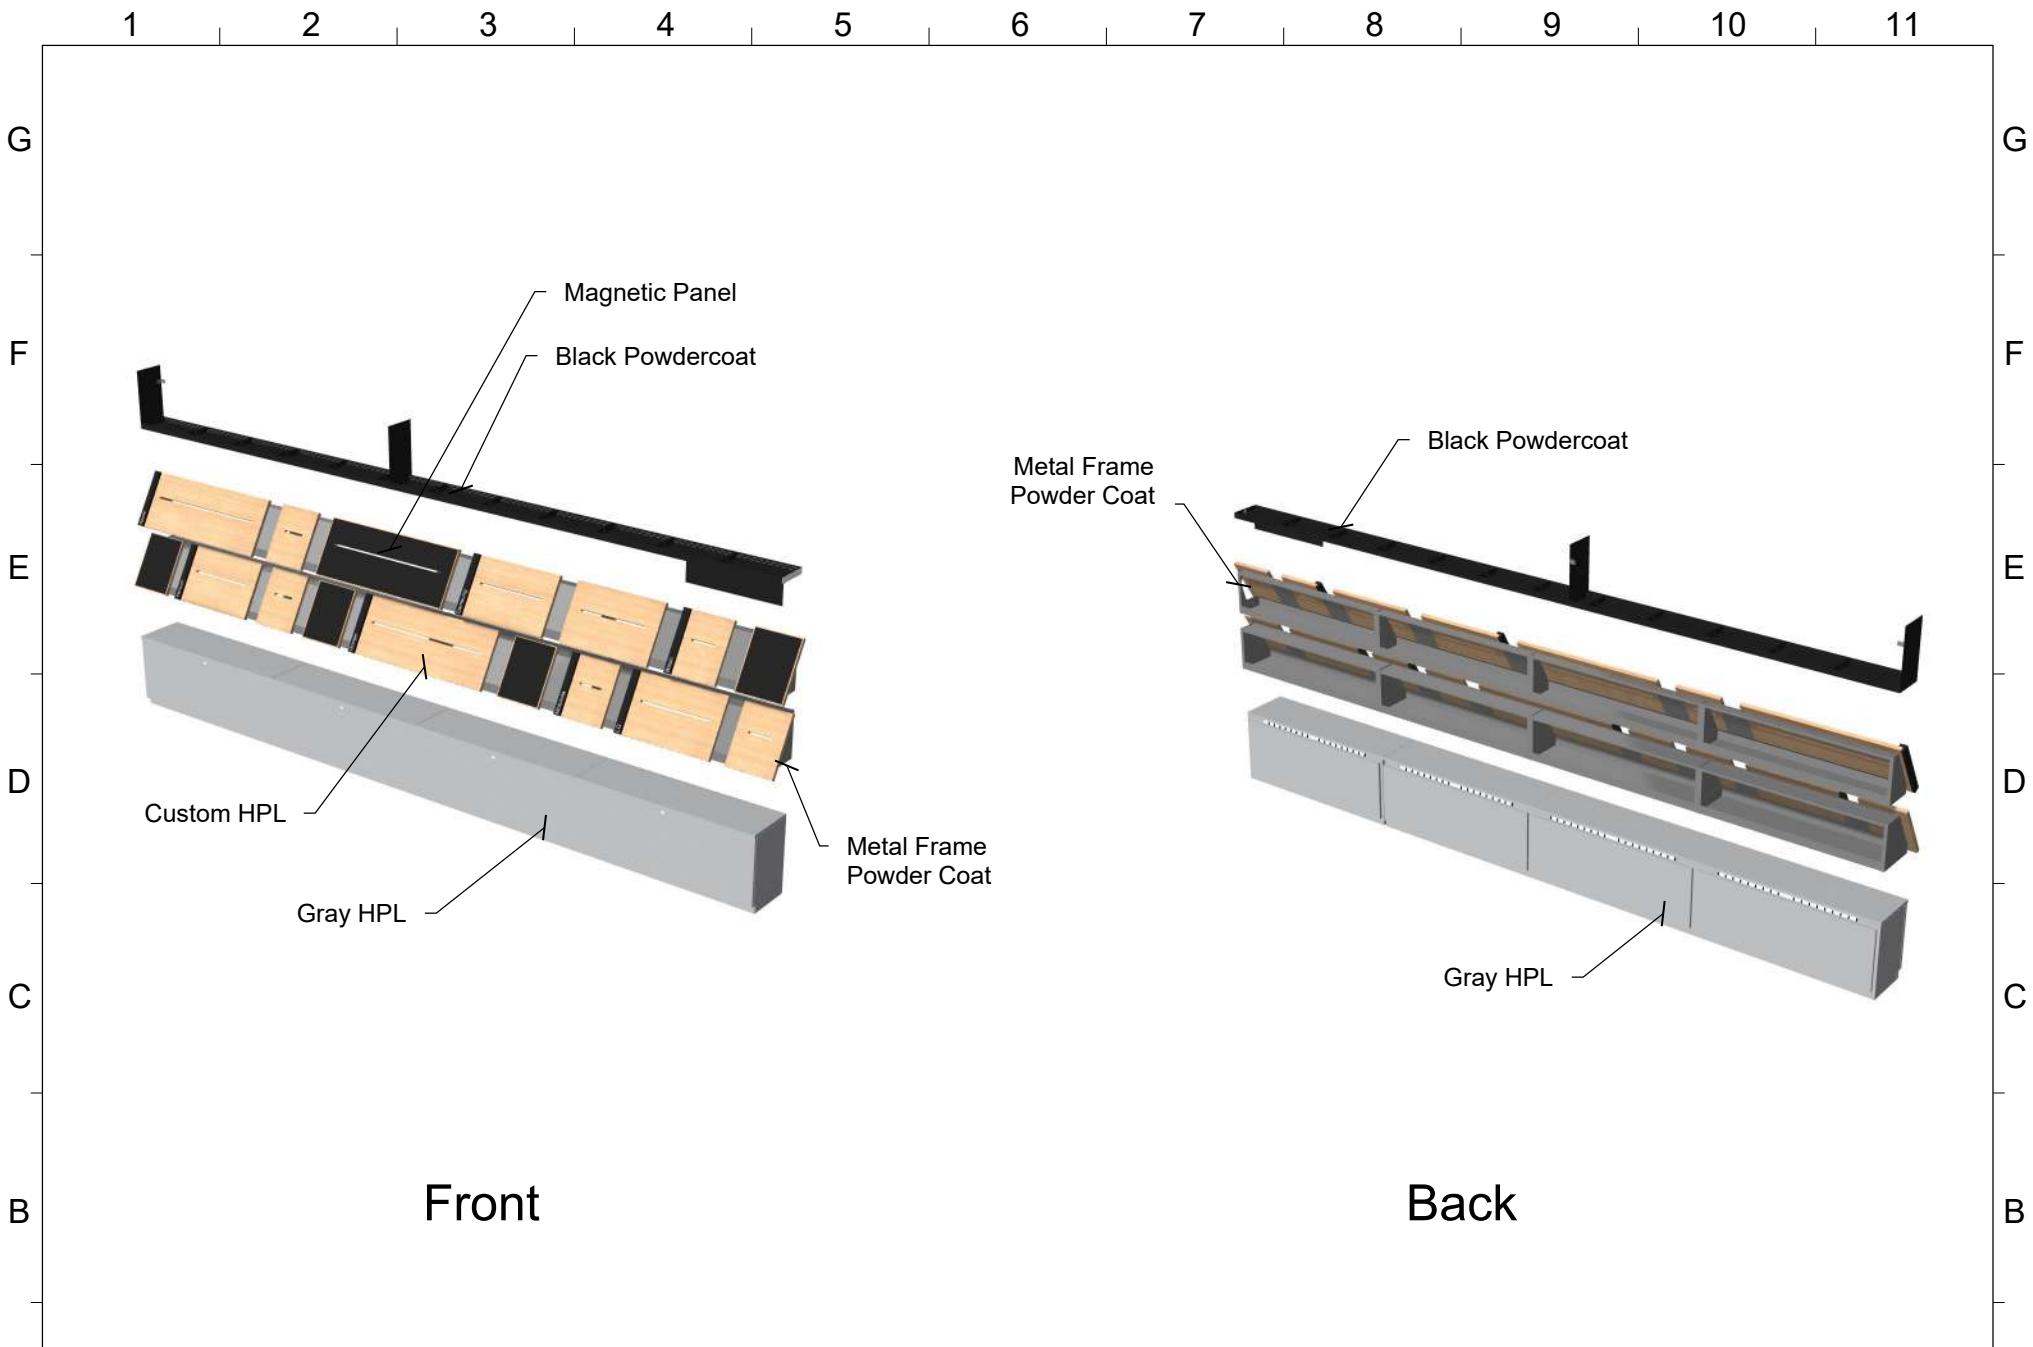

QTY	PART	ID
5	12"Wx15"H SLOTTED PANEL	A
4	12"Wx15"H MAG PANEL	B
4	24"Wx12"H SLOTTED PANEL	C
1	40"Wx15"H SLOTTED PANEL	D
2	40"Wx15"H MAG PANEL	E
6	5"Wx12"H SPACER PANEL	F
8	6"Wx12"H SPACER PANEL	G
1	TICKER SHELF - FLUSH END CAP	H
1	TICKER SHELF - INSET END CAP	I
4	TICKER SHELF BAY	J
1	TICKER SHELF - END CAP	K

***5" PANEL SPACER WILL CREATE A 4" SPACE BETWEEN PANELS**
***6" PANEL SPACER WILL CREATE A 5" SPACE BETWEEN PANELS**

MODEL NAME: 4 Bay Device Rack_Detail Dimension

DATE:	5/4/2021	REVISION:	1001	UNITS:	Inches	SHEET NO:	1
-------	----------	-----------	------	--------	--------	-----------	---

SRC Fixtures
 9549 Frankoma Rd
 Sapulpa, OK 74066

FILE LOCATION: \\TimPo\G_ALL CUSTOMERS\I\Z Next Gen\NEXT GEN FINAL\Bay Device Racks\4 Bay Device Rack\4 Bay Device Rack_Detail Dimension.3dm

Front

Back

MODEL NAME: 4 Bay Device Rack_Detail Dimension