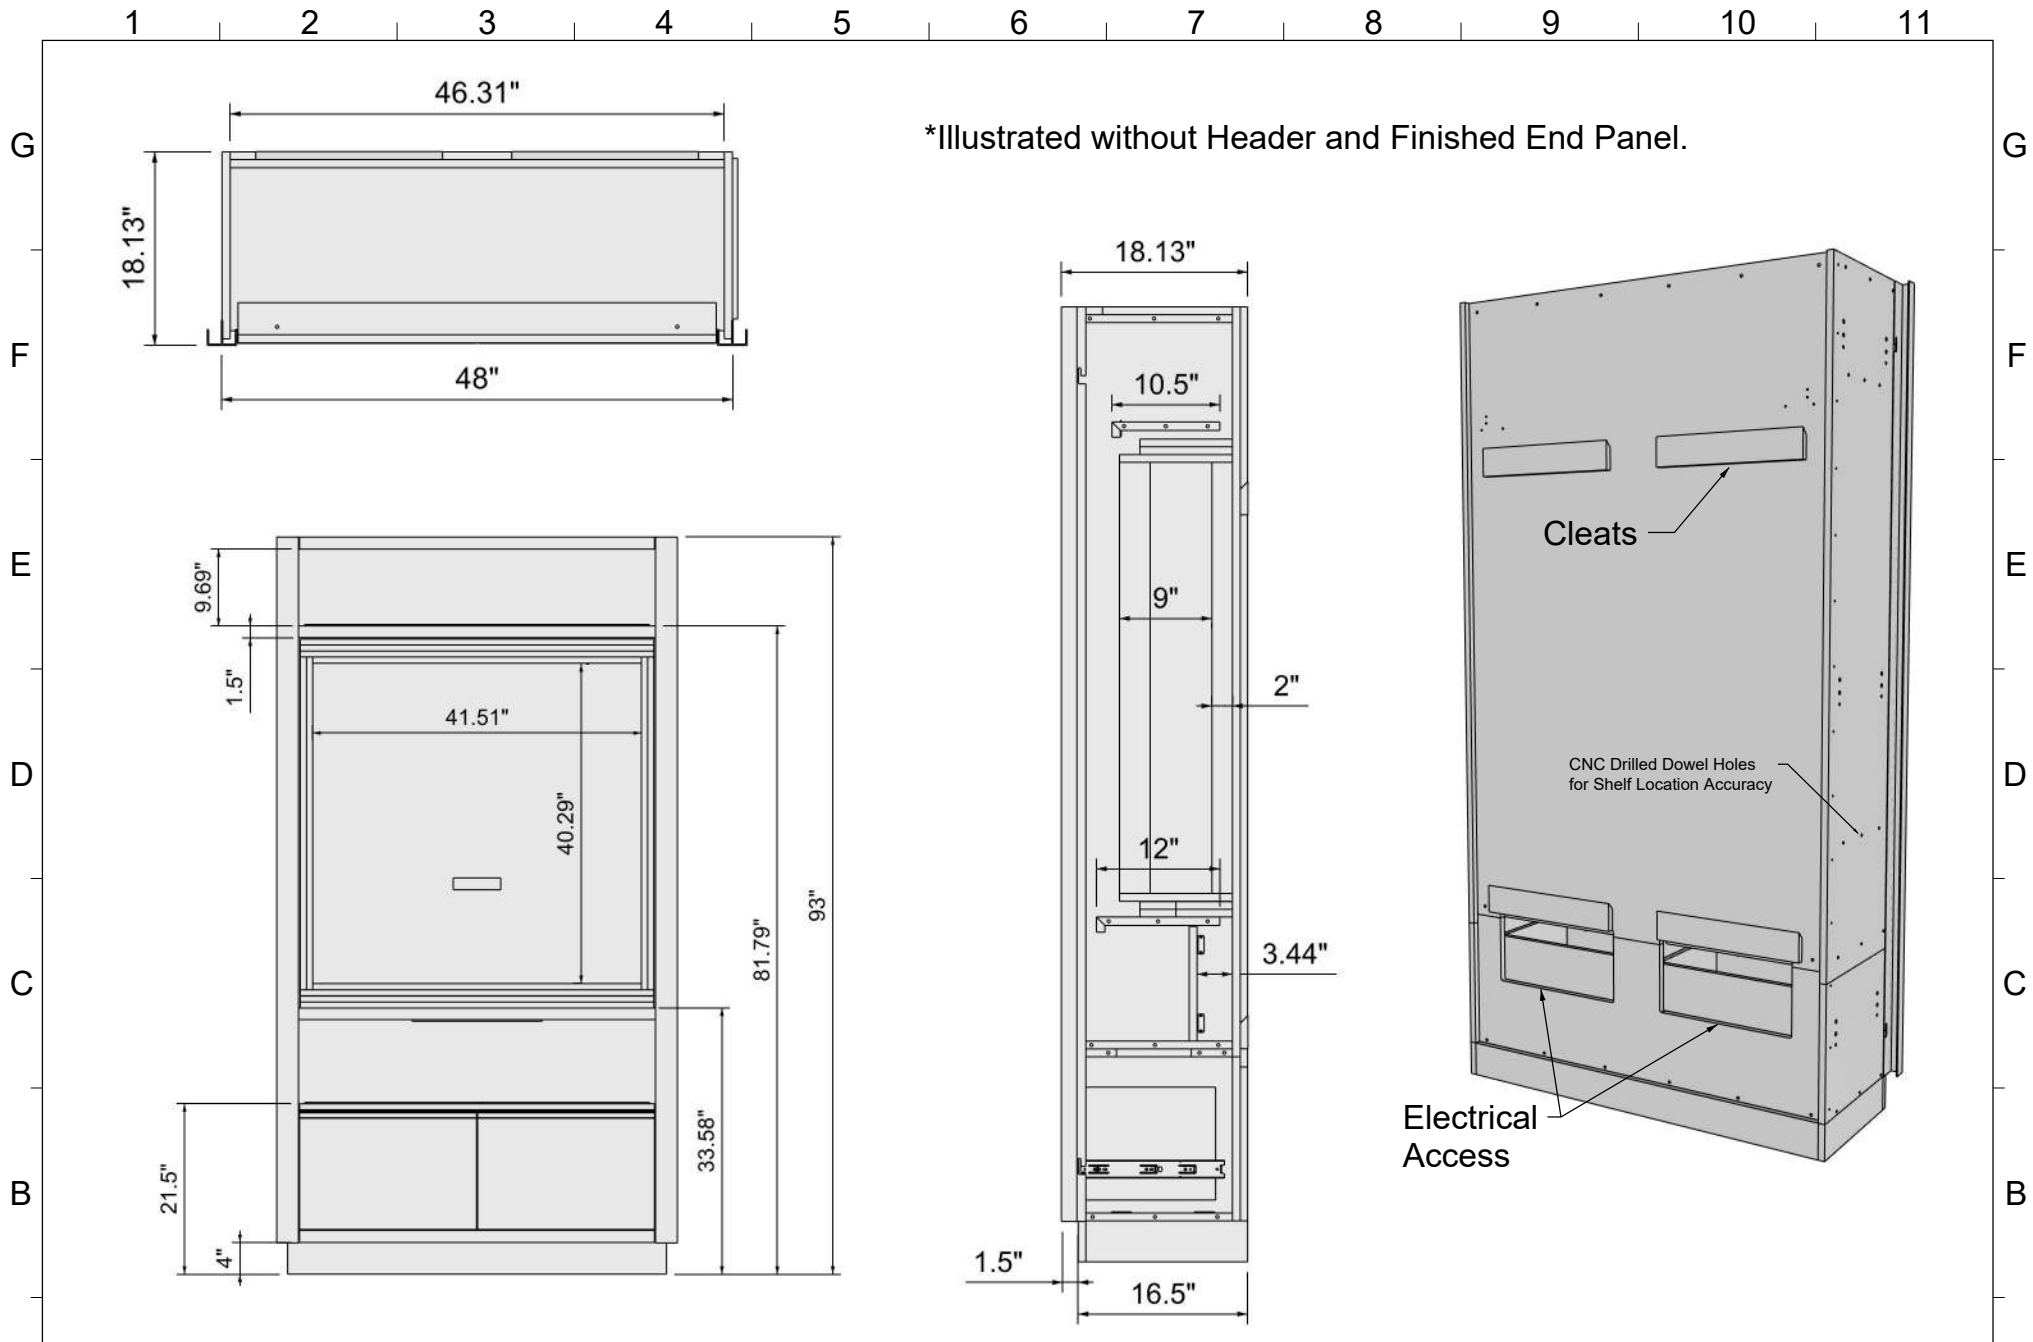

MODEL NAME:		4FT Entertainment Bay								
DATE:	5/5/2021	REVISION:	D	UNITS:	INCHES	SHEET NO:	1 of 4			
FILE LOCATION:	\\TimPc\G_ALL CUSTOMERS\I\Z Next Gen\NEXT GEN FINAL\Wall Cabinets\4FT Entertainment Bay\VERIZON\4FT Entertainment Bay.3dm									

**SRC**  
FIXTURES

SRC Fixtures  
9549 Frankoma Rd  
Sapulpa, OK 74066

MODEL NAME: 4FT Entertainment Bay		DATE: 5/5/2021		REVISION: D	UNITS: INCHES	SHEET NO: 2 of 4
FILE LOCATION: \\TimPc\G\_ALL CUSTOMERS\I\Z Next Gen\NEXT GEN FINAL\Wall Cabinets\4FT Entertainment Bay\VERIZON\4FT Entertainment Bay.3dm						