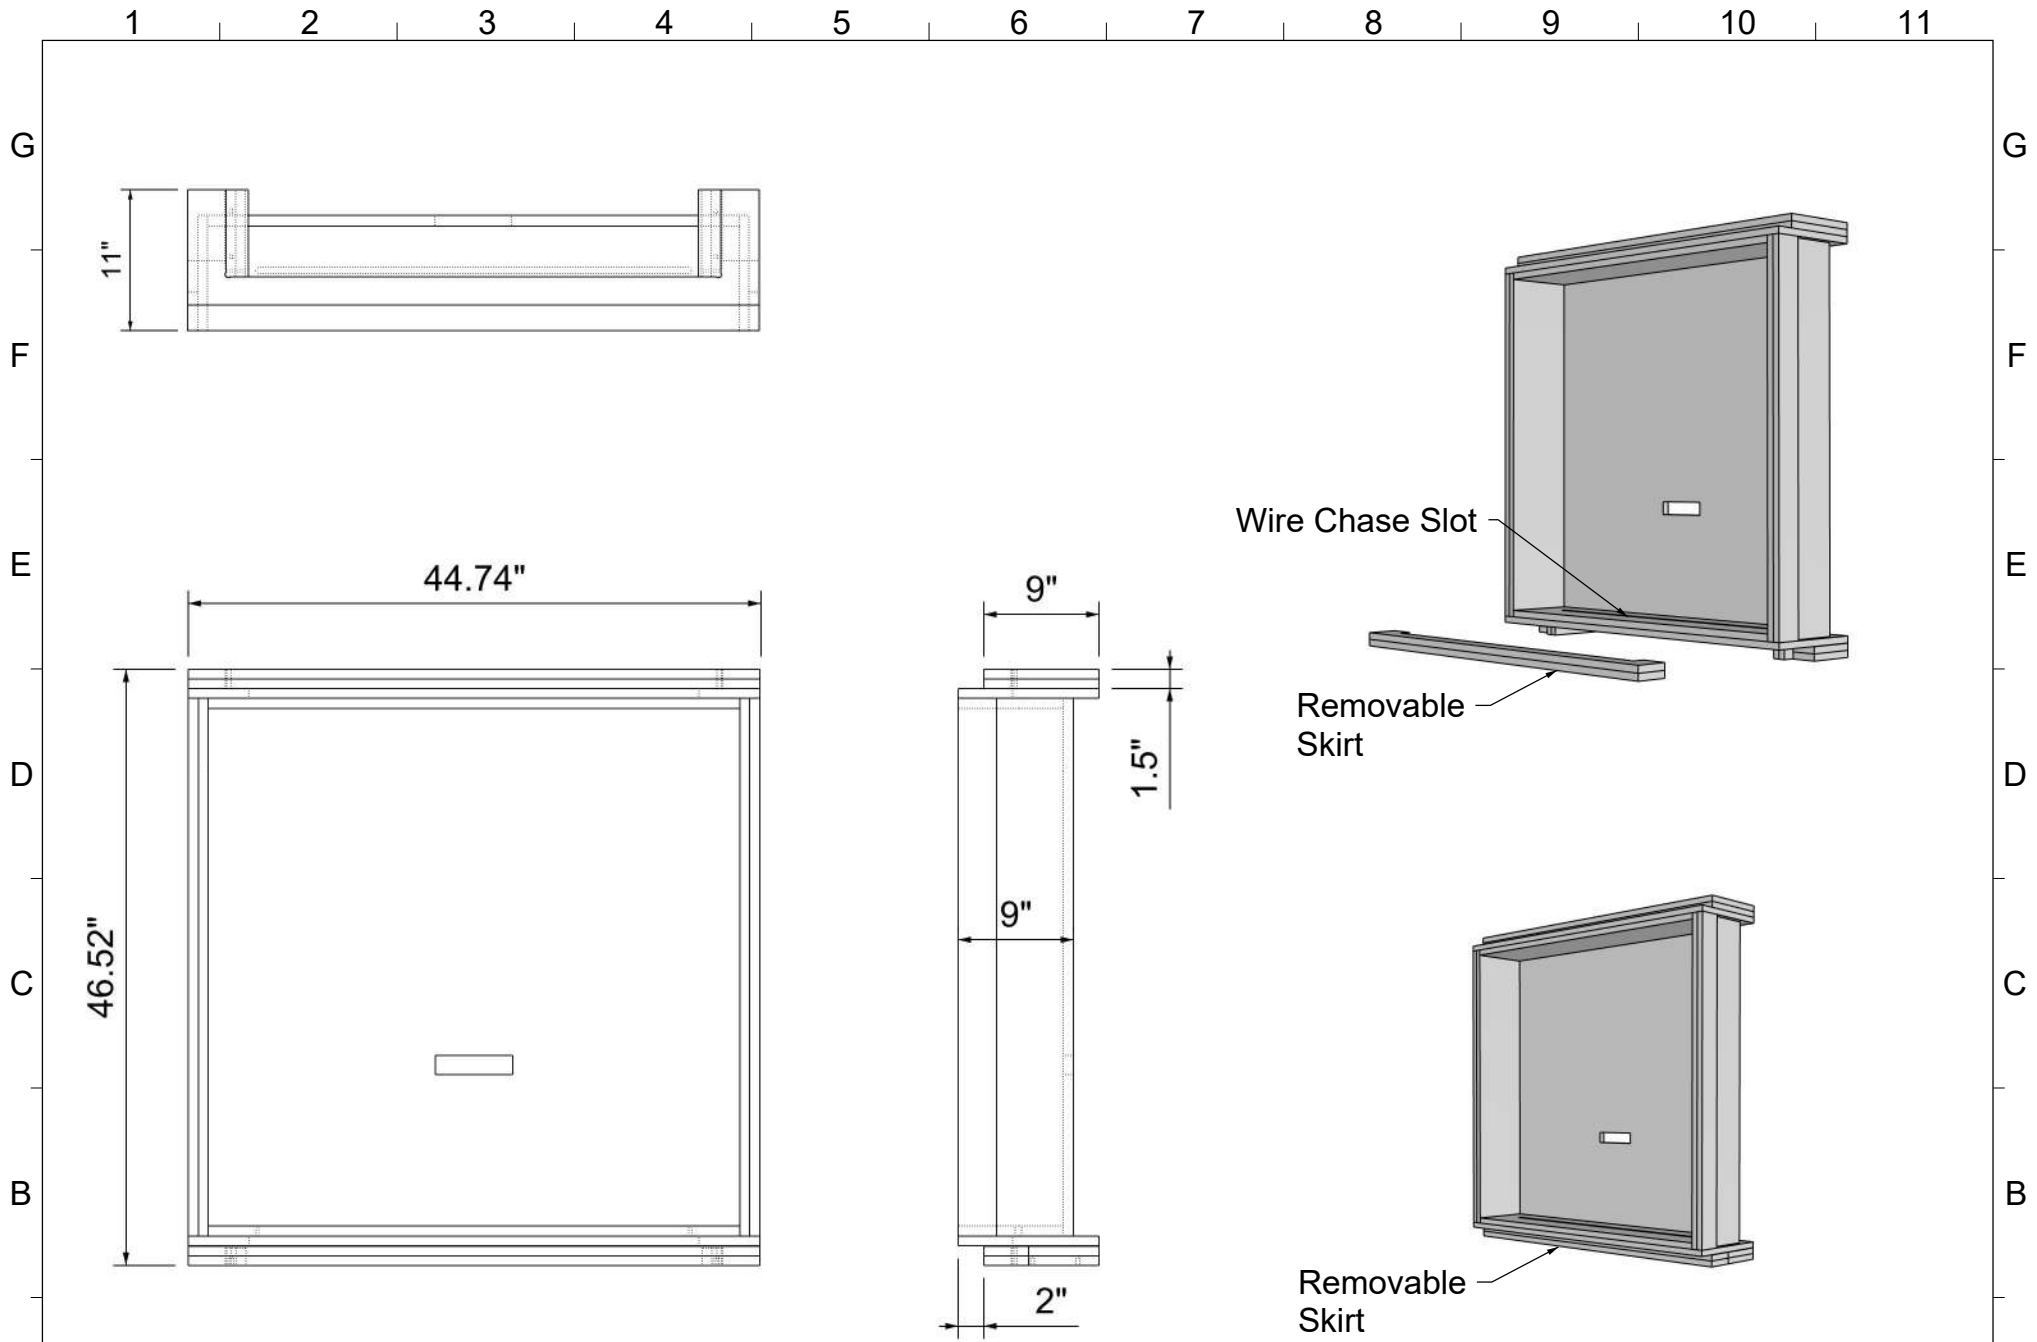

MODEL NAME: 4FT Entertainment Bay		DATE: 5/5/2021		REVISION: D	UNITS: INCHES	SHEET NO: 3 of 4
FILE LOCATION: \\TimPc\G_ALL CUSTOMERS\I\Z Next Gen\NEXT GEN FINAL\Wall Cabinets\4FT Entertainment Bay\VERIZON\4FT Entertainment Bay.3dm						

SRC
FIXTURES

SRC Fixtures
9549 Frankoma Rd
Sapulpa, OK 74066

A

A