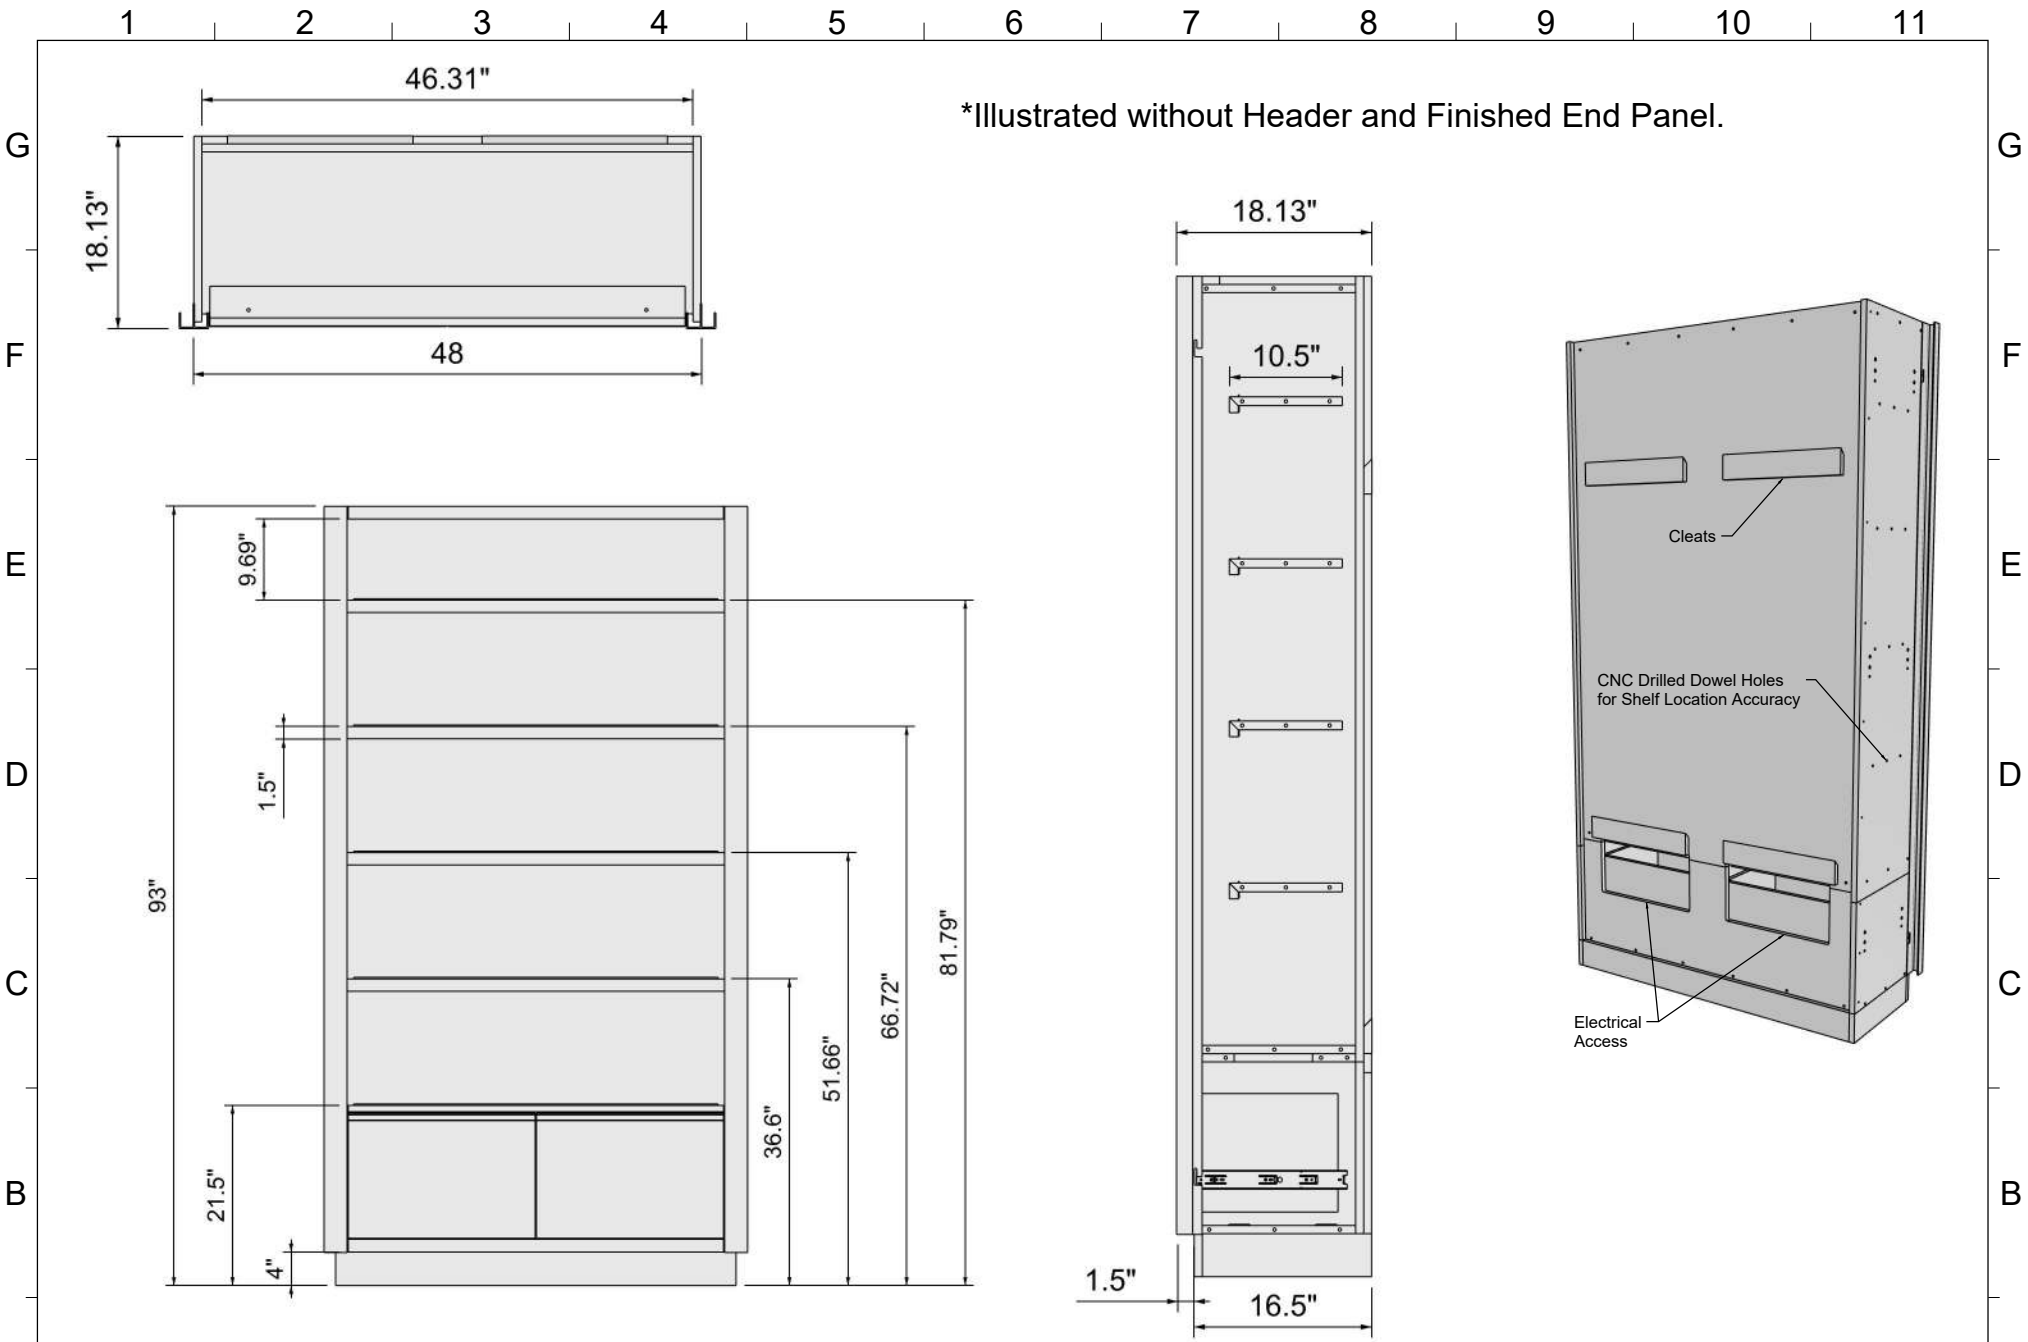

MODEL NAME: 4FT Shelf Cabinet

DATE: 5/5/2021 REVISION: 1001 UNITS: INCHES SHEET NO: 1 of 2

FILE LOCATION: \\TimPc\G_ALL CUSTOMERS\I\Z Next Gen\NEXT GEN FINAL\Wall Cabinets\4FT Shelf Cabinet\VERIZON\4FT Shelf Cabinet.3dm

SRC Fixtures
9549 Frankoma Rd
Sapulpa, OK 74066

MODEL NAME: 4FT Shelf Cabinet									SRC Fixtures 9549 Frankoma Rd Sapulpa, OK 74066	
DATE:	5/5/2021	REVISION:	1001	UNITS:	INCHES	SHEET NO:	2 of 2			
FILE LOCATION:	\\TimPc\G_ALL CUSTOMERS\I\Z Next Gen\NEXT GEN FINAL\Wall Cabinets\4FT Shelf Cabinet\VERIZON\4FT Shelf Cabinet.3dm									