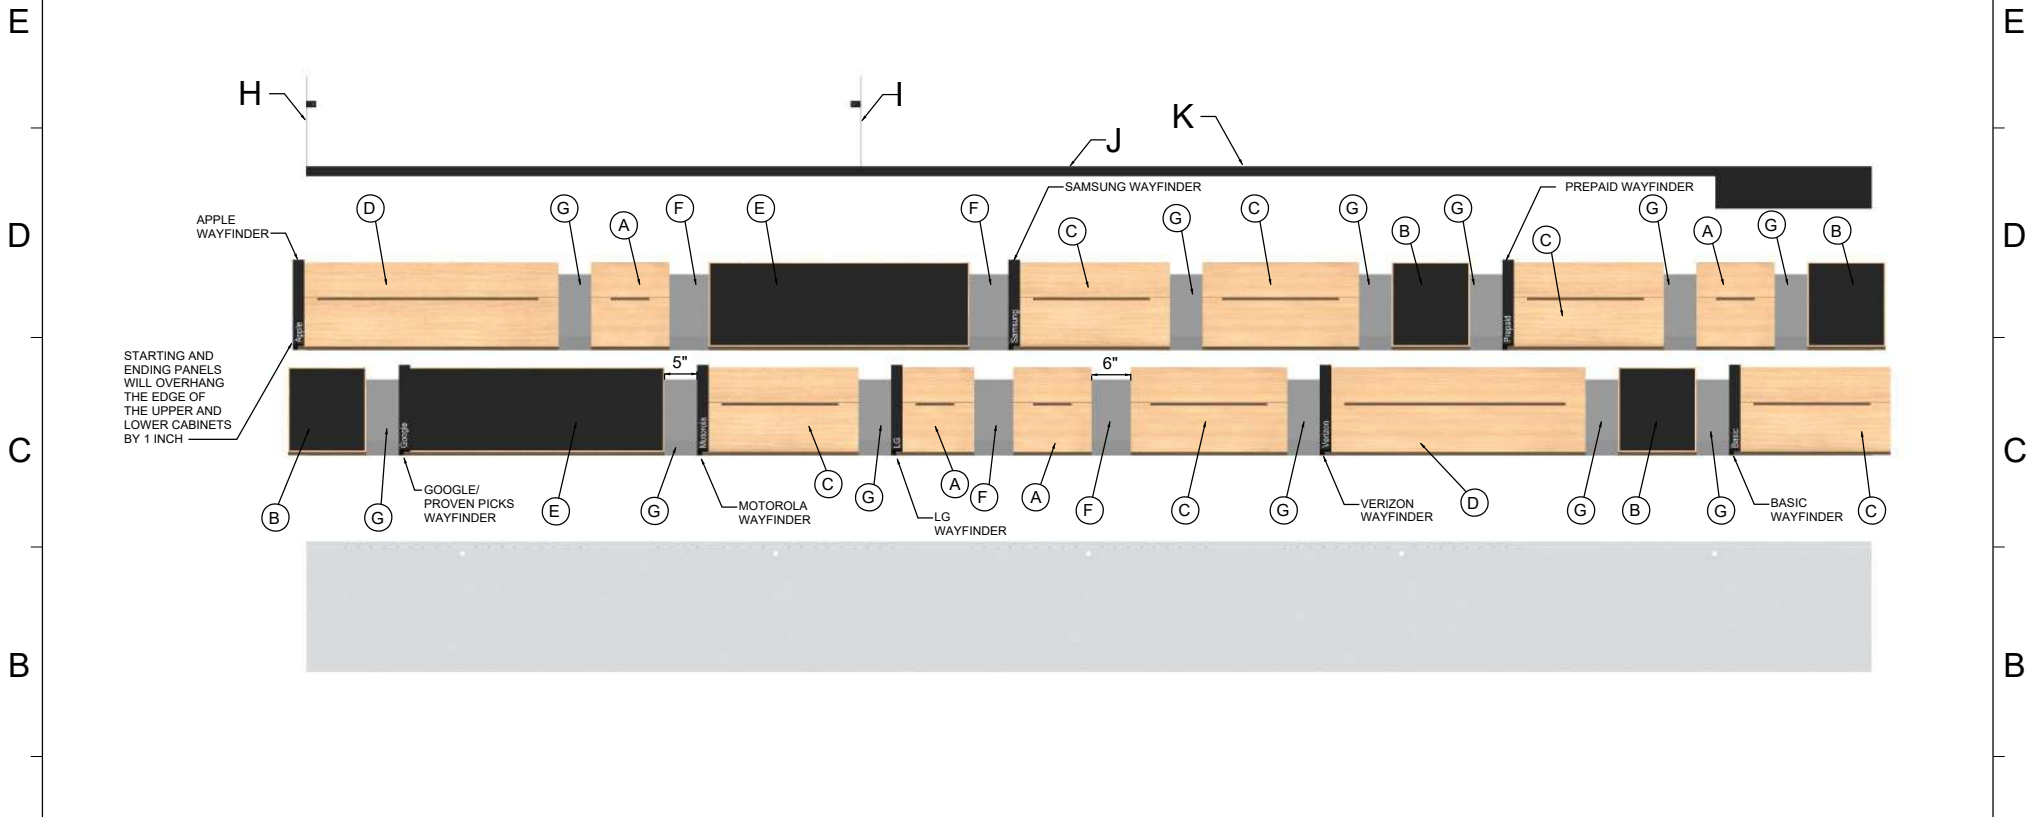

QTY	PART	ID
4	12"Wx15"H SLOTTED PANEL	A
4	12"Wx15"H MAG PANEL	B
6	24"Wx12"H SLOTTED PANEL	C
2	40"Wx15"H SLOTTED PANEL	D
2	40"Wx15"H MAG PANEL	E
4	5"Wx12"H SPACER PANEL	F
12	6"Wx12"H SPACER PANEL	G
1	TICKER SHELF - FLUSH END CAP	H
1	TICKER SHELF - INSET END CAP	I
5	TICKER SHELF BAY	J
1	TICKER SHELF - END CAP	K

**\*6" PANEL SPACER WILL CREATE A 5" SPACE BETWEEN PANELS**  
**\*7" PANEL SPACER WILL CREATE A 6" SPACE BETWEEN PANELS**

<b>MODEL NAME:</b> 5 Bay Device Rack				SRC Fixtures 9549 Frankoma Rd Sapulpa, OK 74066	
<b>DATE:</b> 2/3/2021	<b>REVISION:</b> 1001				
<b>FILE LOCATION:</b> \\TimPo\G\_ALL CUSTOMERS\I\Z Next Gen\NEXT GEN FINAL\Bay Device Racks\5 Bay Device Rack\PRIVIOUS\5 Bay Device Rack.3dm					

MODEL NAME: 5 Bay Device Rack

DATE: 2/3/2021 REVISION: 1001 UNITS: Inches SHEET NO: 2

SRC Fixtures  
9549 Frankoma Rd  
Sapulpa, OK 74066

FILE LOCATION: \\TimPo\G\\_ALL CUSTOMERS\IVZ Next Gen\NEXT GEN FINAL\Bay Device Racks\5 Bay Device Rack\PRVIOUS\5 Bay Device Rack.3dm