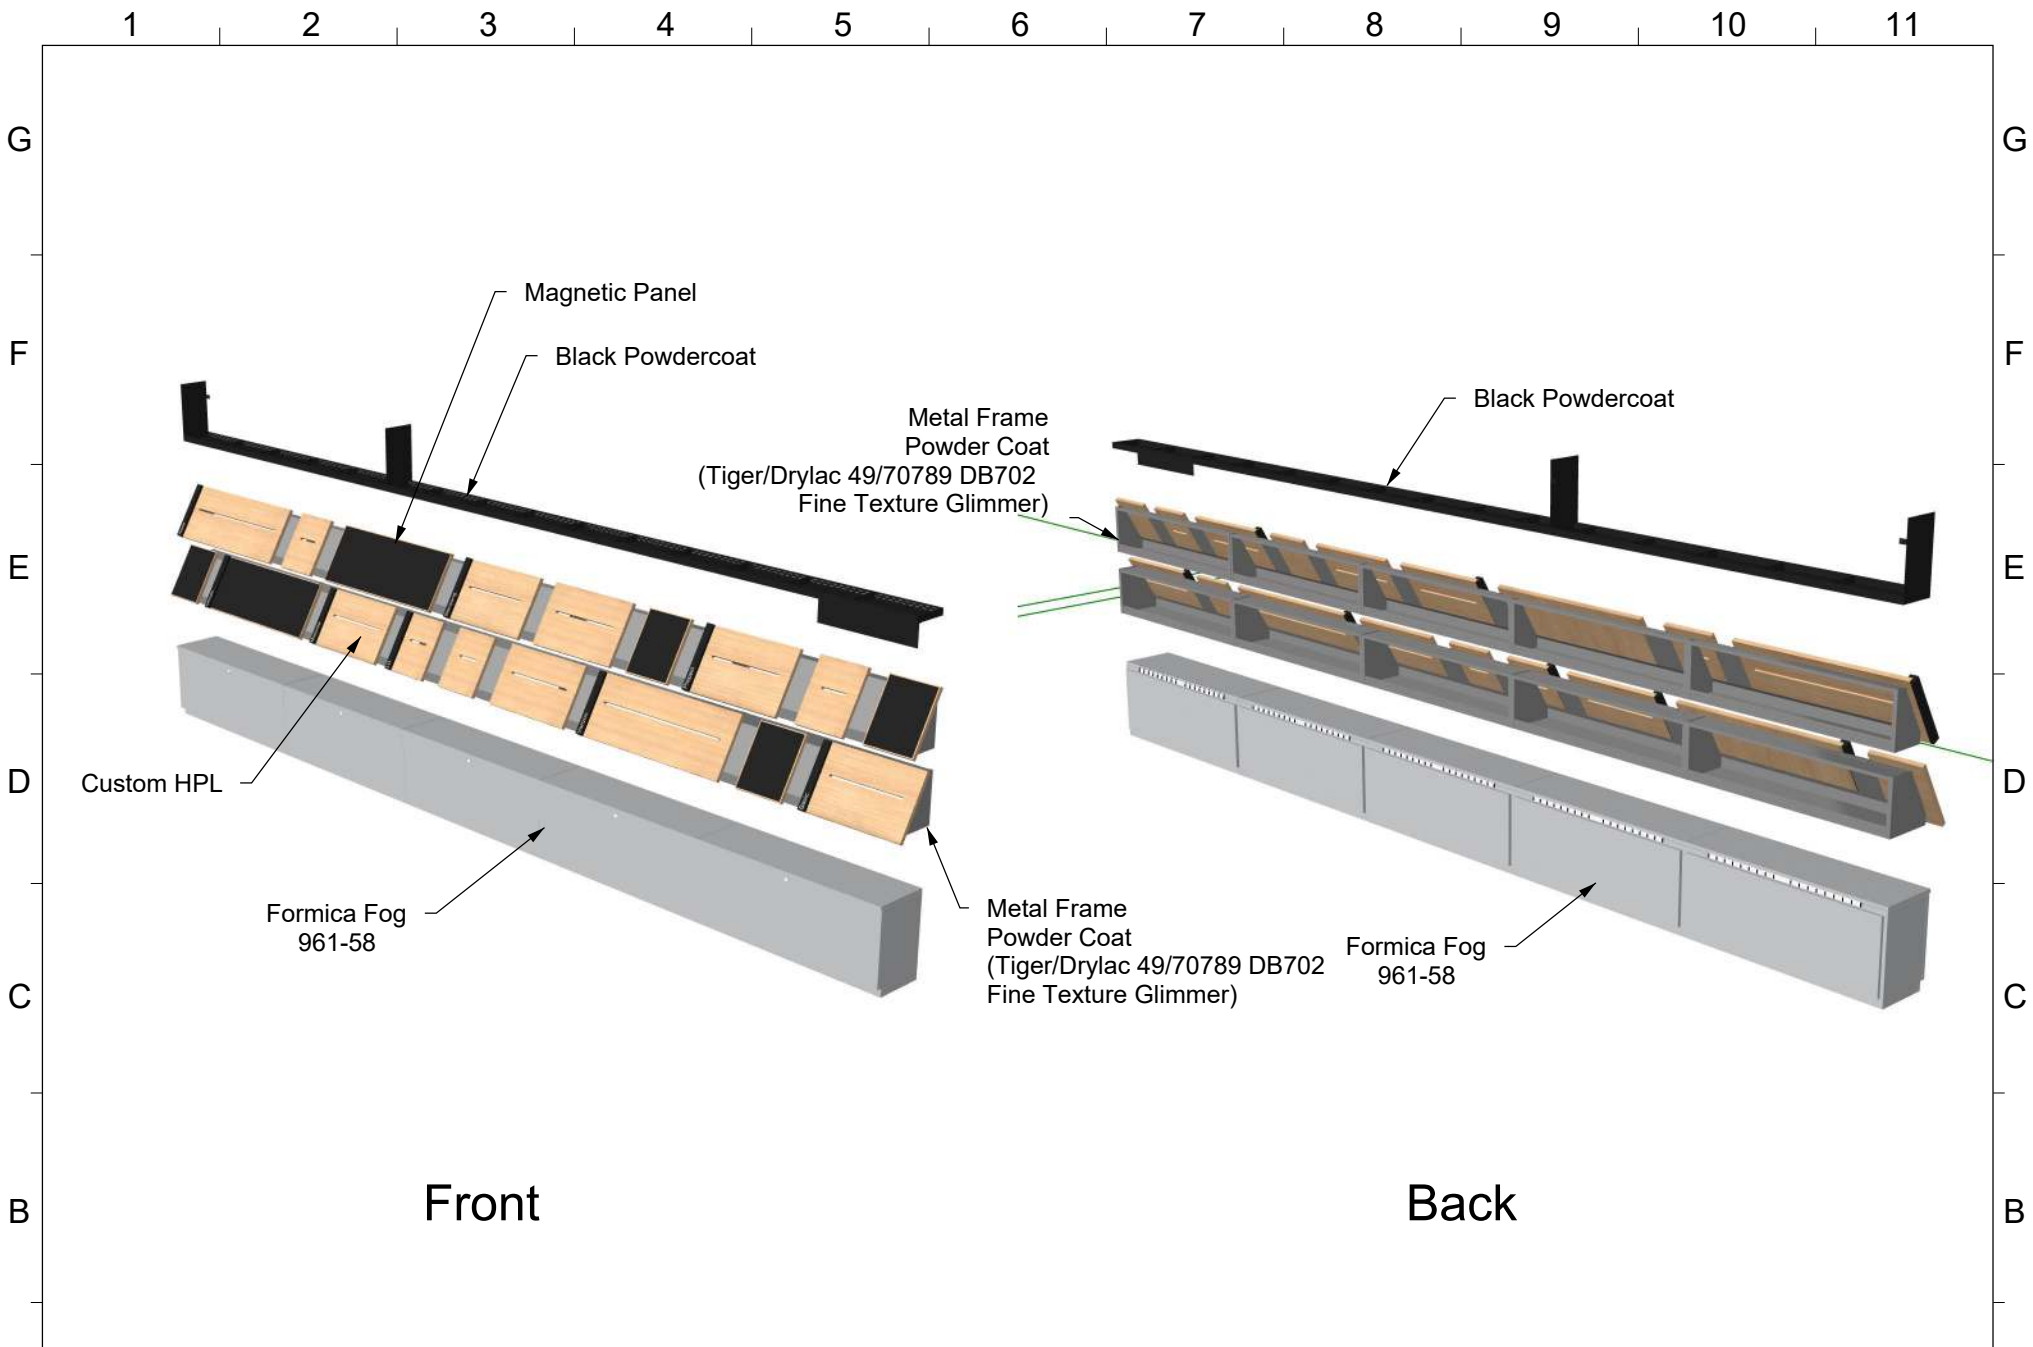

QTY	PART	ID
4	12"Wx15"H SLOTTED PANEL	A
4	12"Wx15"H MAG PANEL	B
6	24"Wx12"H SLOTTED PANEL	C
2	40"Wx15"H SLOTTED PANEL	D
2	40"Wx15"H MAG PANEL	E
4	5"Wx12"H SPACER PANEL	F
12	6"Wx12"H SPACER PANEL	G
1	TICKER SHELF - FLUSH END CAP	H
1	TICKER SHELF - INSET END CAP	I
5	TICKER SHELF BAY	J
1	TICKER SHELF - END CAP	K

**\*6" PANEL SPACER WILL CREATE A 5" SPACE BETWEEN PANELS**  
**\*7" PANEL SPACER WILL CREATE A 6" SPACE BETWEEN PANELS**

<b>MODEL NAME:</b> 5 Bay Device Rack				SRC Fixtures 9549 Frankoma Rd Sapulpa, OK 74066	
<b>DATE:</b> 2/3/2021	<b>REVISION:</b> 1001				
<b>FILE LOCATION:</b> \\TimPo\G\_ALL CUSTOMERS\I\Z Next Gen\NEXT GEN FINAL\Bay Device Racks\5 Bay Device Rack\PRIVIOUS\5 Bay Device Rack.3dm					

MODEL NAME: 5 Bay Device Rack

DATE: 2/3/2021 REVISION: 1001 UNITS: Inches SHEET NO: 2

SRC Fixtures  
9549 Frankoma Rd  
Sapulpa, OK 74066

FILE LOCATION: \\TimPo\G\\_ALL CUSTOMERS\IVZ Next Gen\NEXT GEN FINAL\Bay Device Racks\5 Bay Device Rack\PRVIOUS\5 Bay Device Rack.3dm