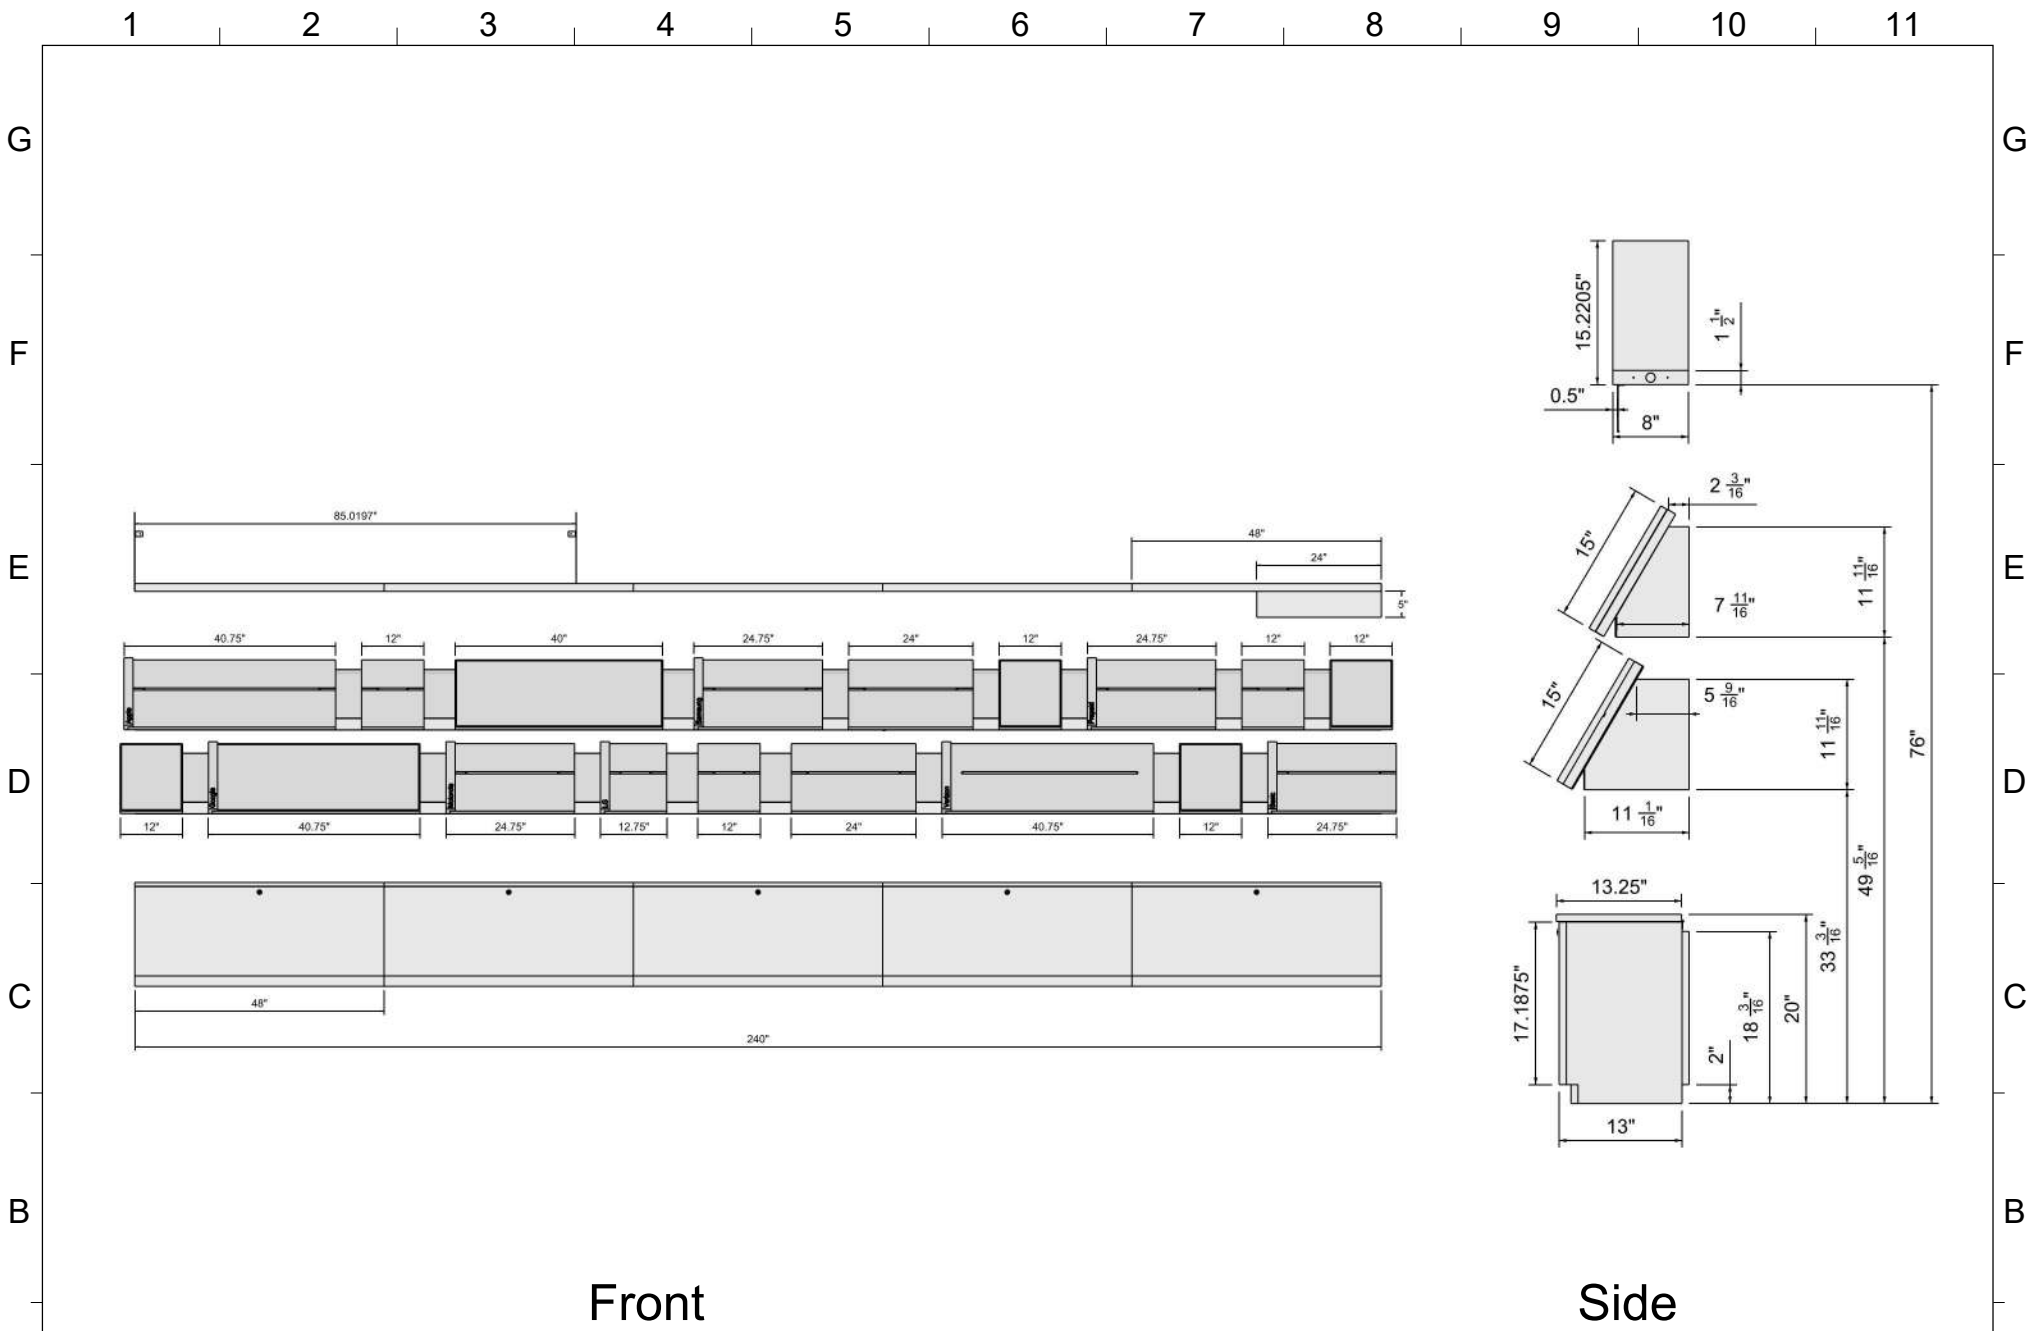

Front

Side

MODEL NAME: 5 Bay Device Rack		SRC FIXTURES		SRC Fixtures 9549 Frankoma Rd Sapulpa, OK 74066	
DATE: 2/3/2021	REVISION: 1001	UNITS: Inches	SHEET NO: 3		
FILE LOCATION: \\TimPo\G_ALL CUSTOMERS\I\Z Next Gen\NEXT GEN FINAL\Bay Device Racks\5 Bay Device Rack\PRIVIOUS\5 Bay Device Rack.3dm