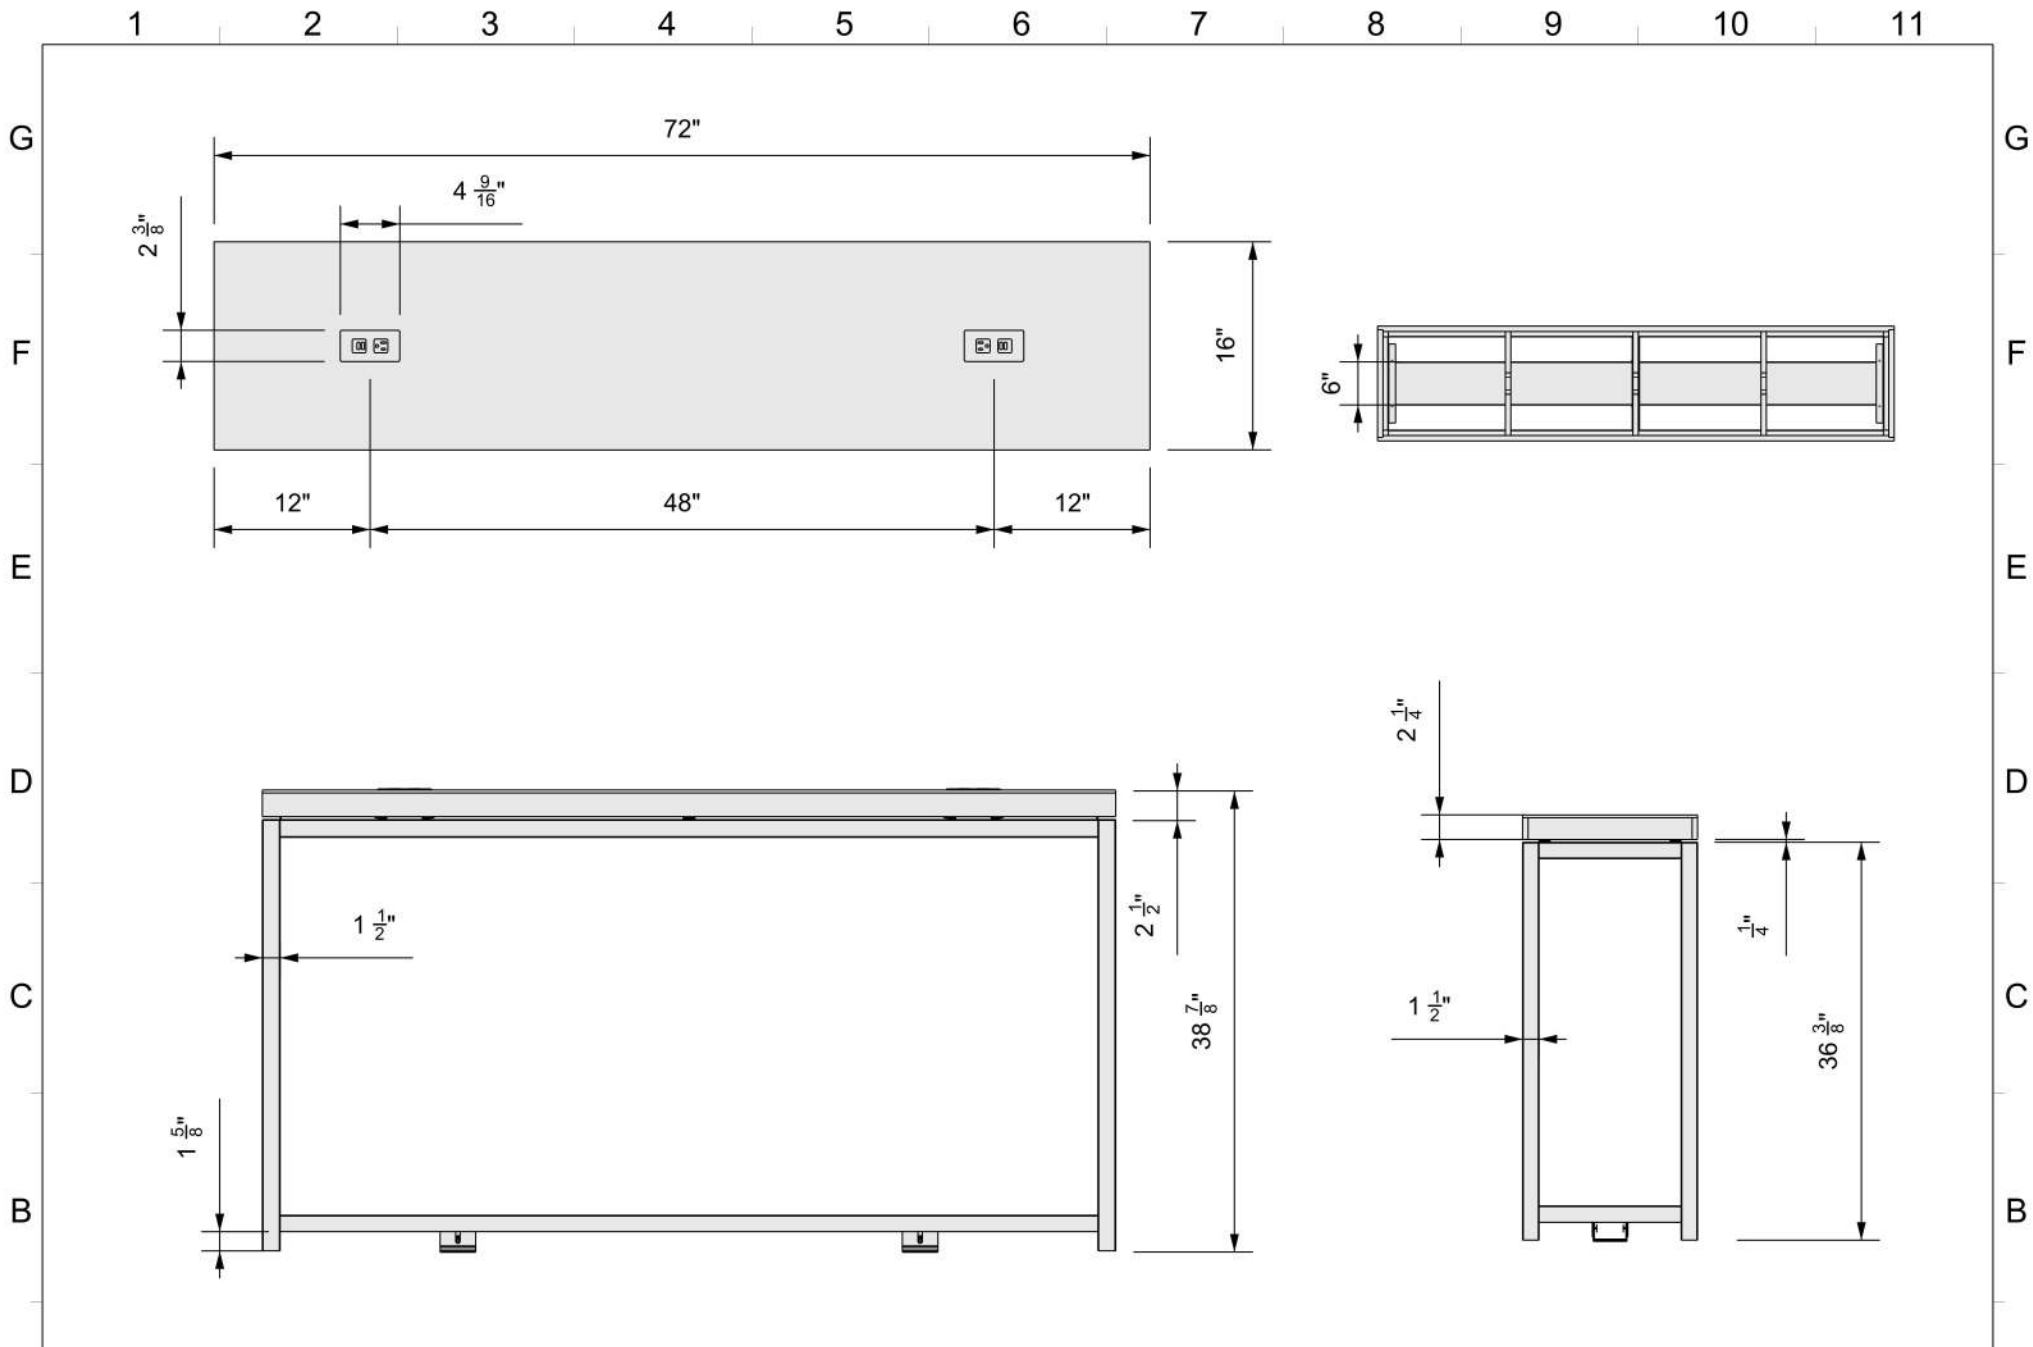

DATE: 12/10/2020 REVISION: 1001 UNITS: Inches SHEET NO: 2

SRC Fixtures
9549 Frankoma Rd
Sapulpa, OK 74066

FILE LOCATION: \\TimPc\G_ALL CUSTOMERS\I\Z Next Gen\Next Gen Models\Tim\Current\NEXT GEN FINAL\6FT Collaboration Bar\PREVIOUS\6FT - Collaboration Bar.3dm