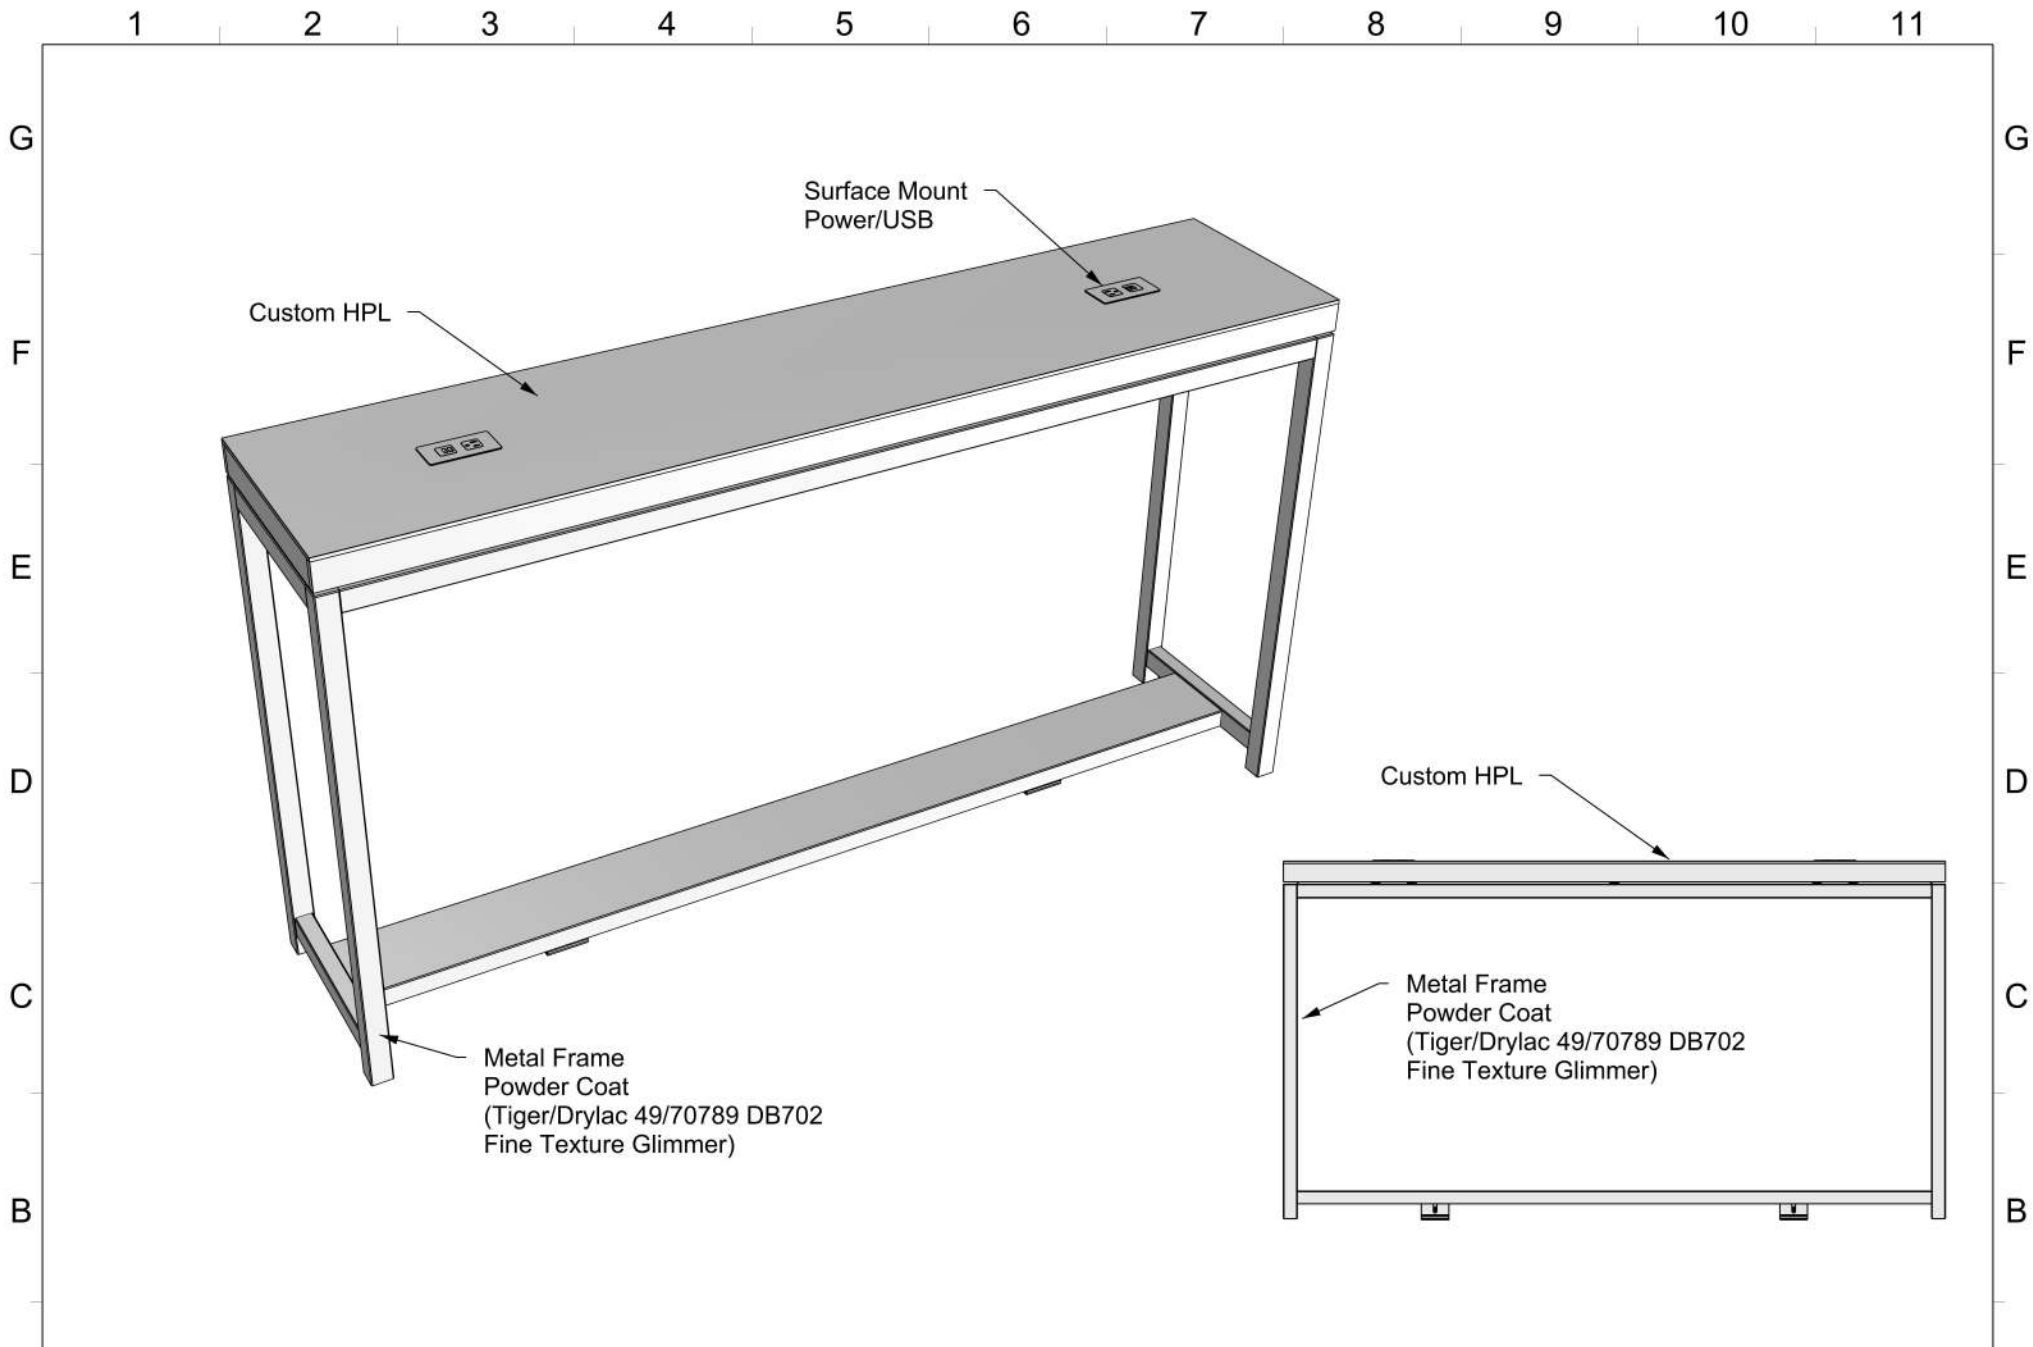

MODEL NAME: 6FT - Collaboration Bar

DATE: 12/10/2020 REVISION: 1001 UNITS: Inches SHEET NO: 2

SRC Fixtures
9549 Frankoma Rd
Sapulpa, OK 74066

FILE LOCATION: \\TimPc\G_ALL CUSTOMERS\I\Z Next Gen\Next Gen Models\Tim\Current\NEXT GEN FINAL\6FT Collaboration Bar\PREVIOUS\6FT - Collaboration Bar.3dm