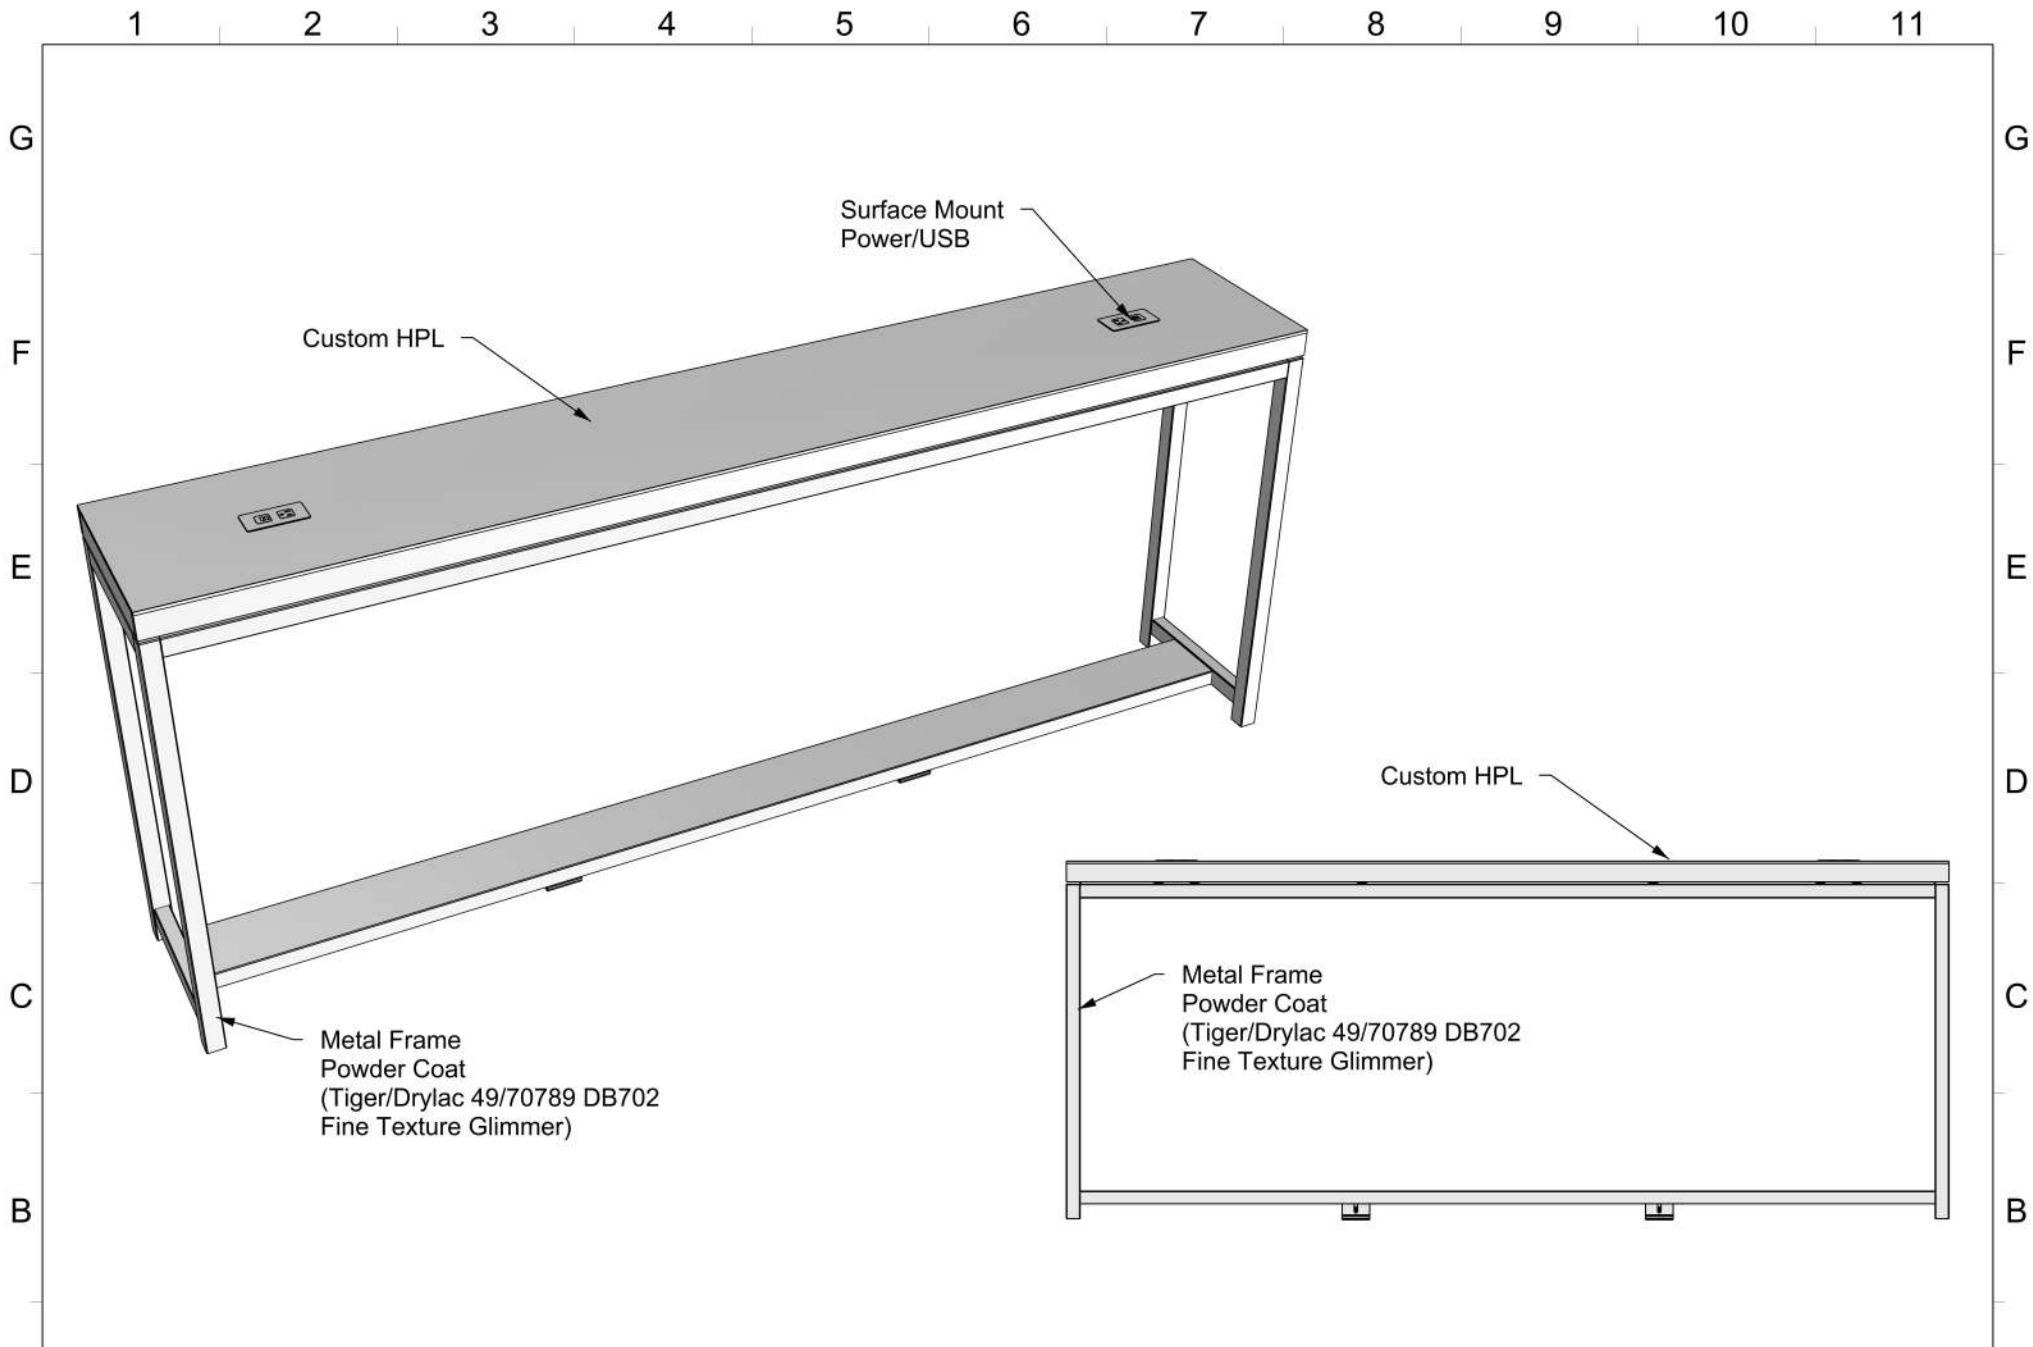

MODEL NAME: 8FT - Collaboration Bar

SRC Fixtures
9549 Frankoma Rd
Sapulpa, OK 74066

DATE:	12/10/2020	REVISION:	1001	UNITS:	Inches	SHEET NO:	1
-------	------------	-----------	------	--------	--------	-----------	---

FILE LOCATION: \\TimPc\G_ALL CUSTOMERS\I\Z Next Gen\Next Gen Models\Tim\Current\NEXT GEN FINAL\8FT Collaboration Bar\PREVIOUS\8FT - Collaboration Bar.3dm

1 2 3 4 5 6 7 8 9 10 11

MODEL NAME: 8FT - Collaboration Bar

DATE: 12/10/2020 REVISION: 1001 UNITS: Inches SHEET NO: 2

SRC Fixtures
9549 Frankoma Rd
Sapulpa, OK 74066

FILE LOCATION: \\TimPc\G_ALL CUSTOMERS\I\Z Next Gen\Next Gen Models\Tim\Current\NEXT GEN FINAL\8FT Collaboration Bar\PREVIOUS\8FT - Collaboration Bar.3dm