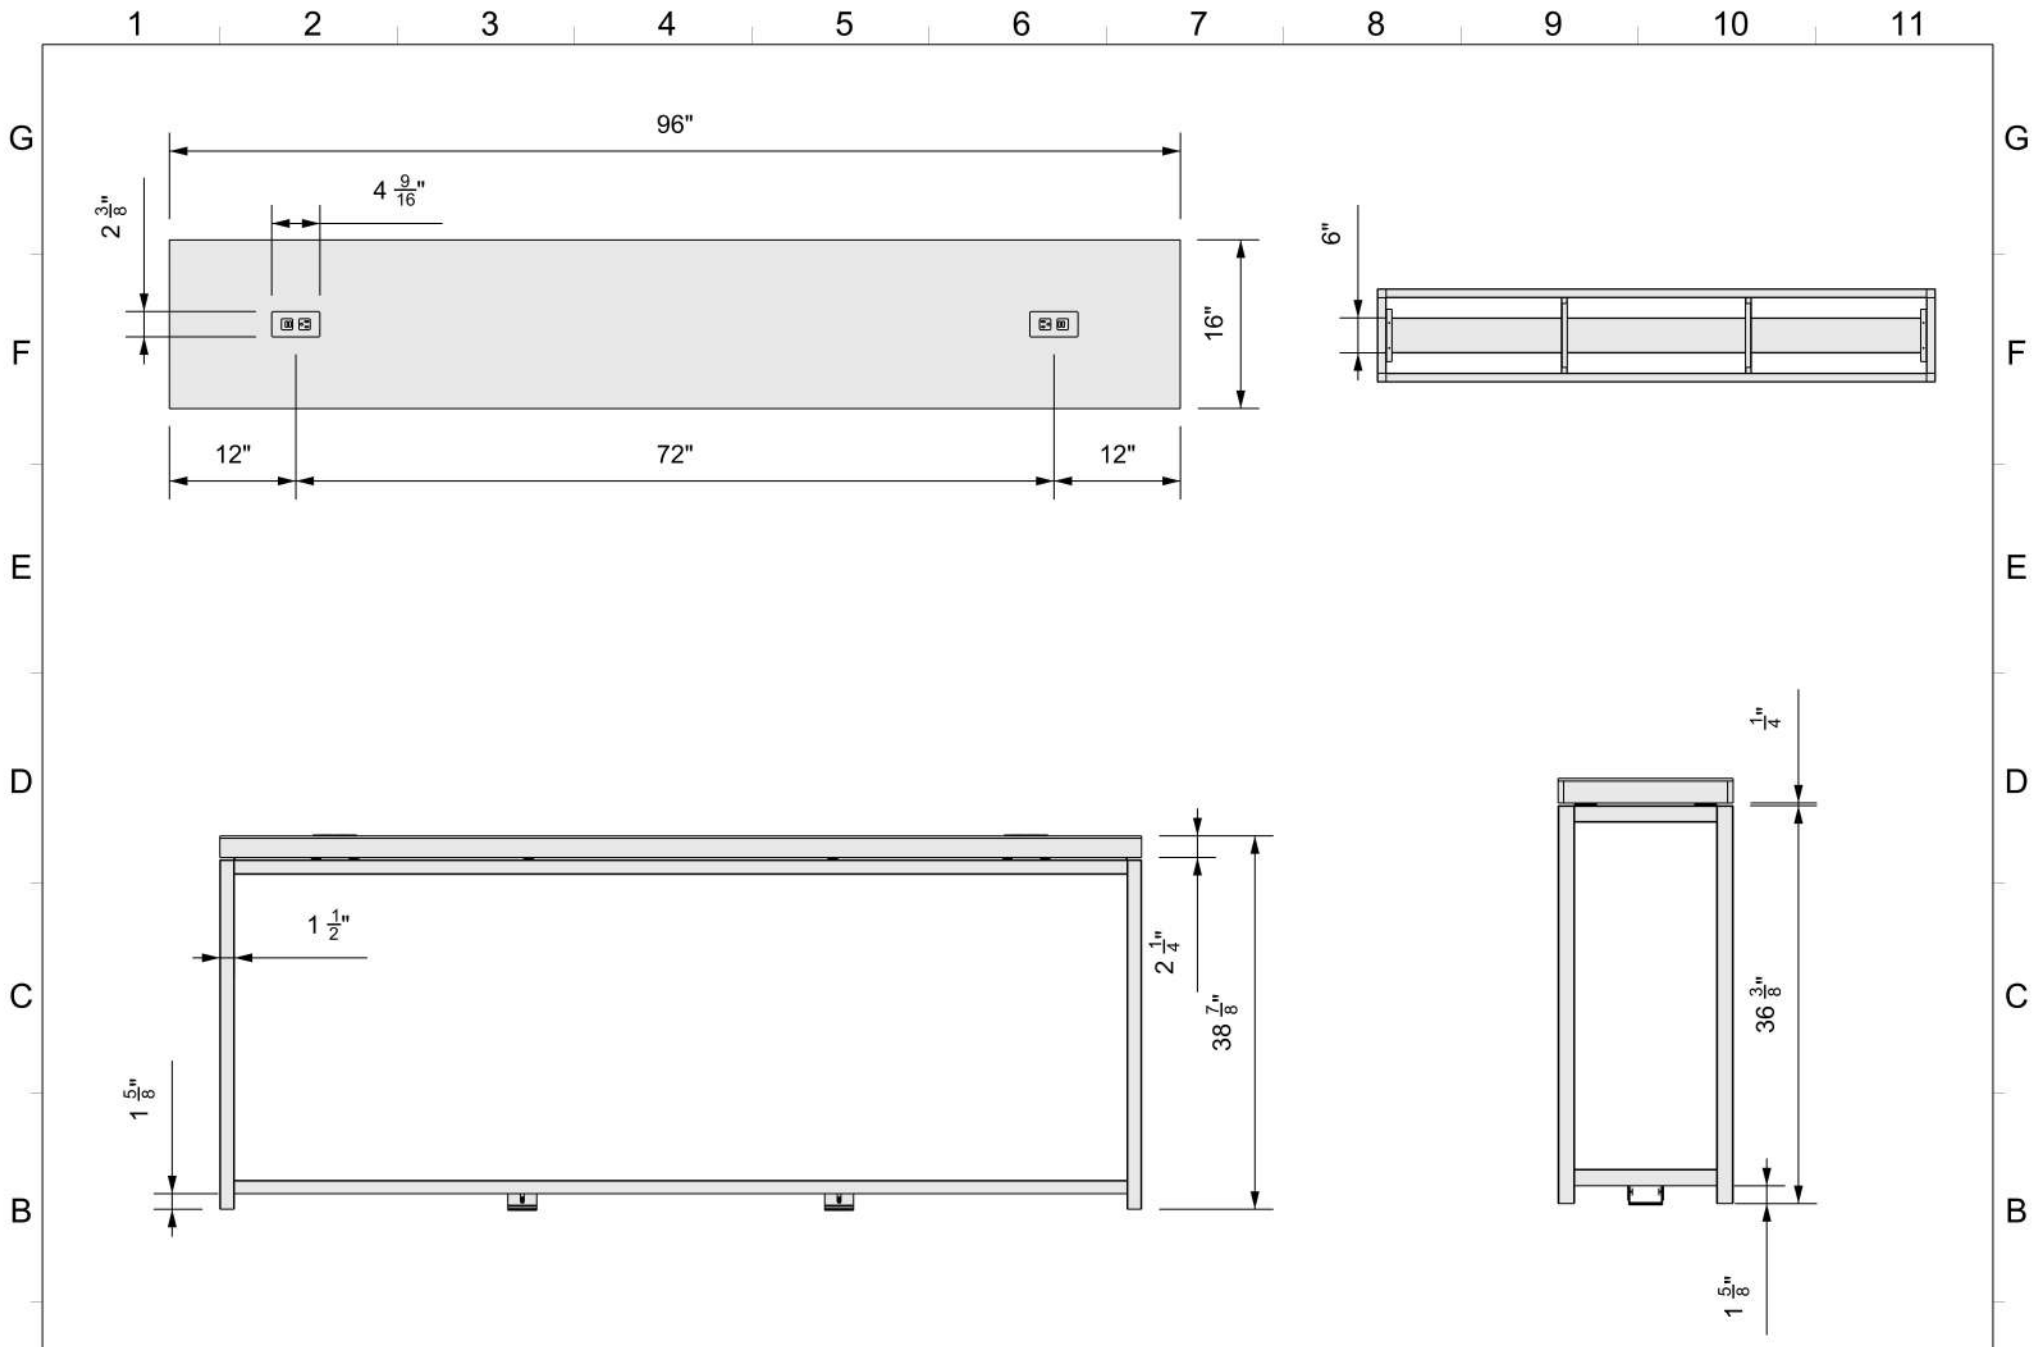

DATE: 12/10/2020 REVISION: 1001 UNITS: Inches SHEET NO: 2

SRC Fixtures
9549 Frankoma Rd
Sapulpa, OK 74066

FILE LOCATION: \\TimPc\G_ALL CUSTOMERS\I\Z Next Gen\Next Gen Models\Tim\Current\NEXT GEN FINAL\8FT Collaboration Bar\PREVIOUS\8FT - Collaboration Bar.3dm