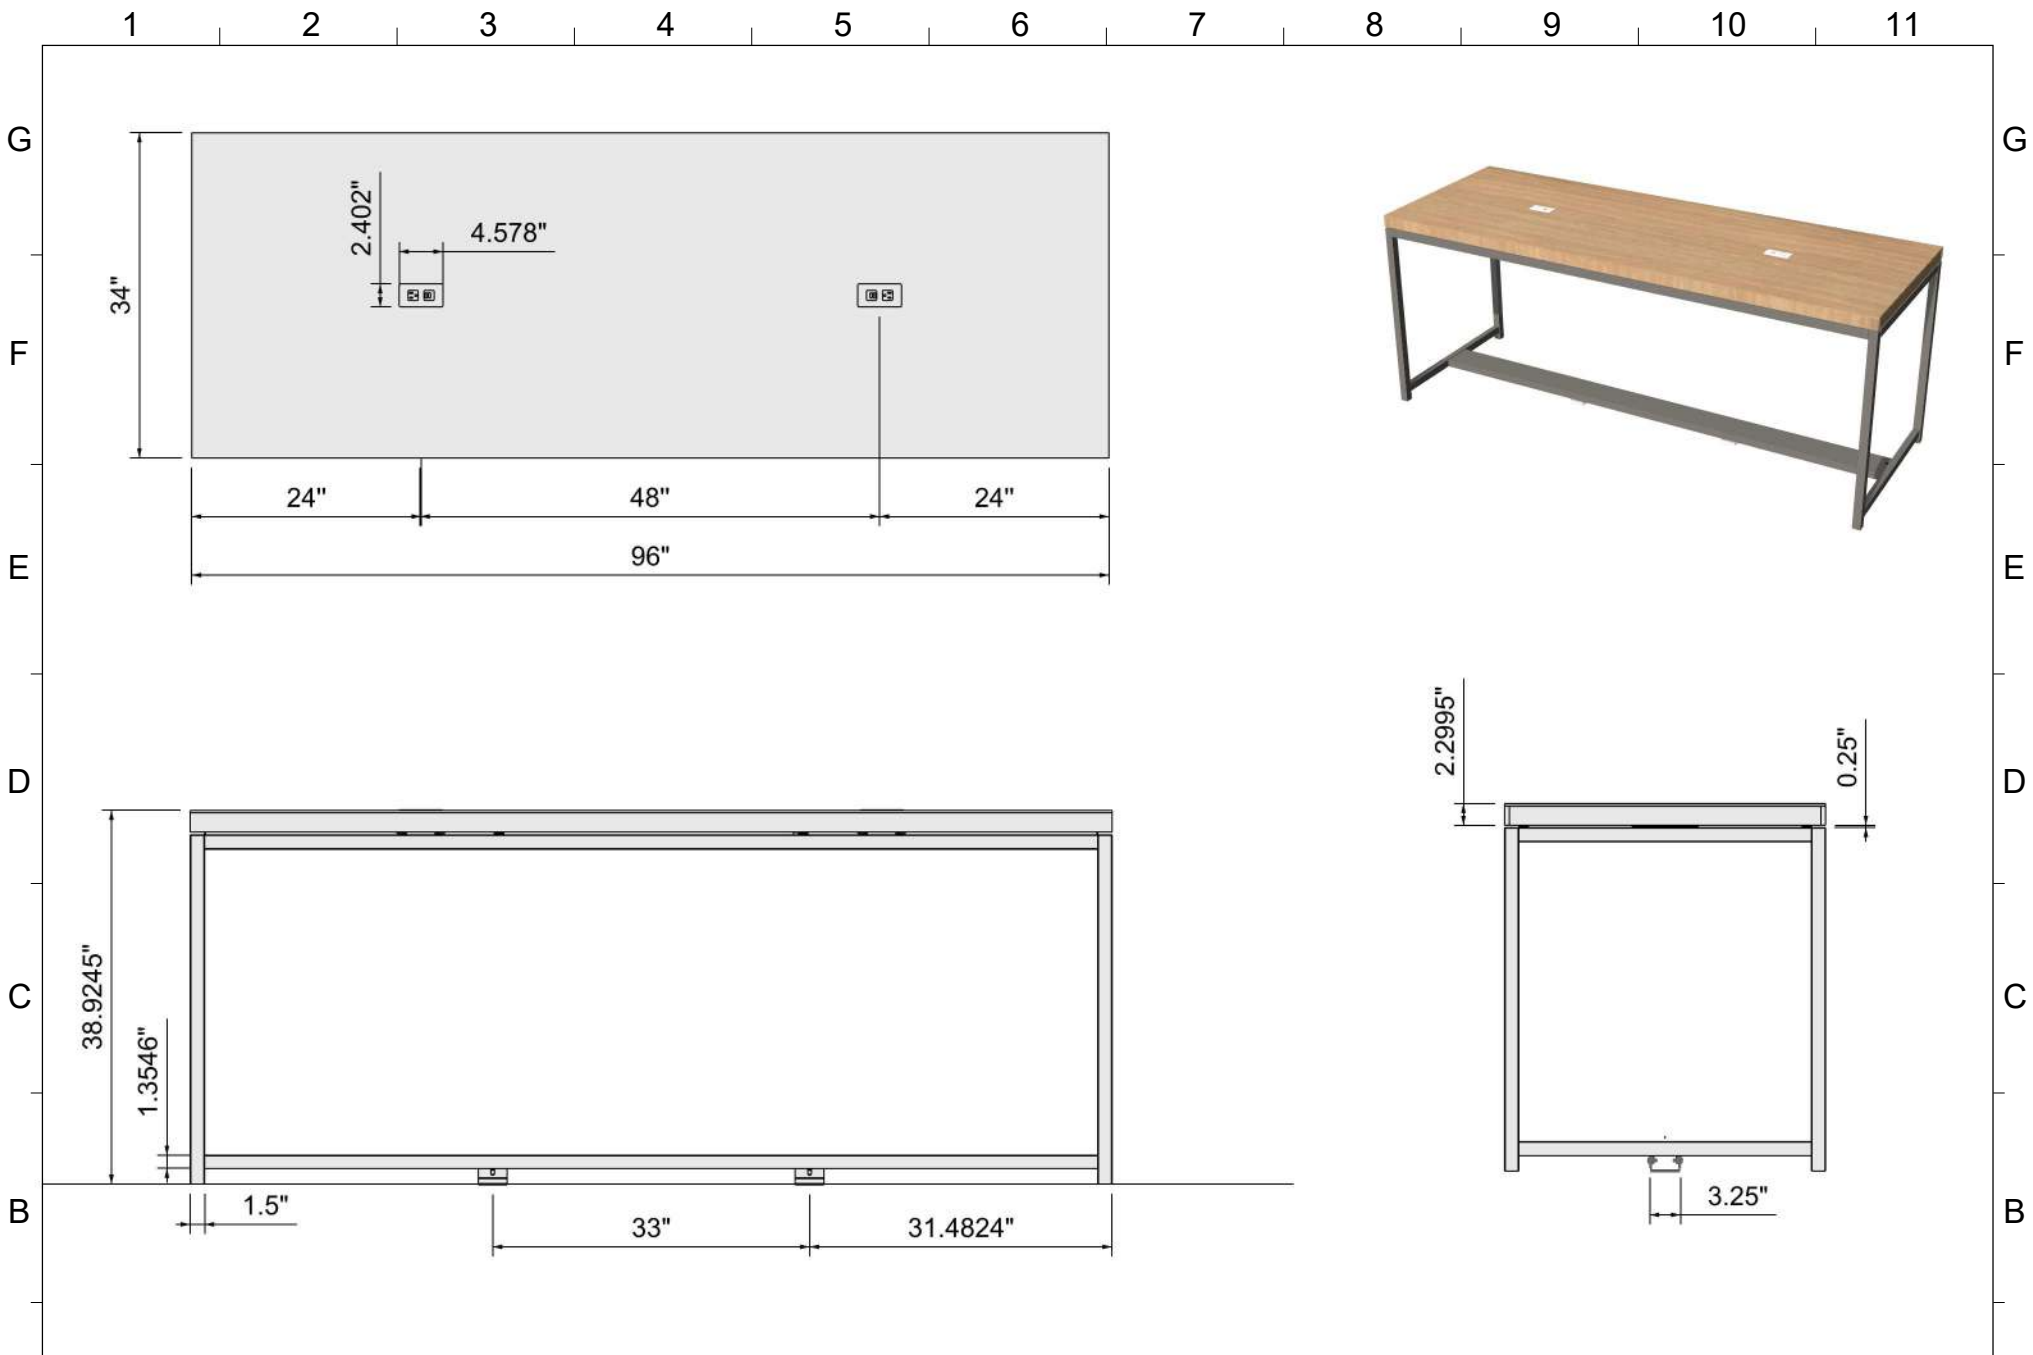

MODEL NAME: 8FT Collaboration Table

DATE:	2/10/2021	REVISION:	1001	UNITS:	Inches	SHEET NO:	3

	SRC Fixtures
	9549 Frankoma Rd Sapulpa, OK 74066

FILE LOCATION: \\TimPo\G_ALL CUSTOMERS\I\Z Next Gen\NEXT GEN FINAL\8FT Collaboration Table_Verizon\8FT Collaboration Table.3dm