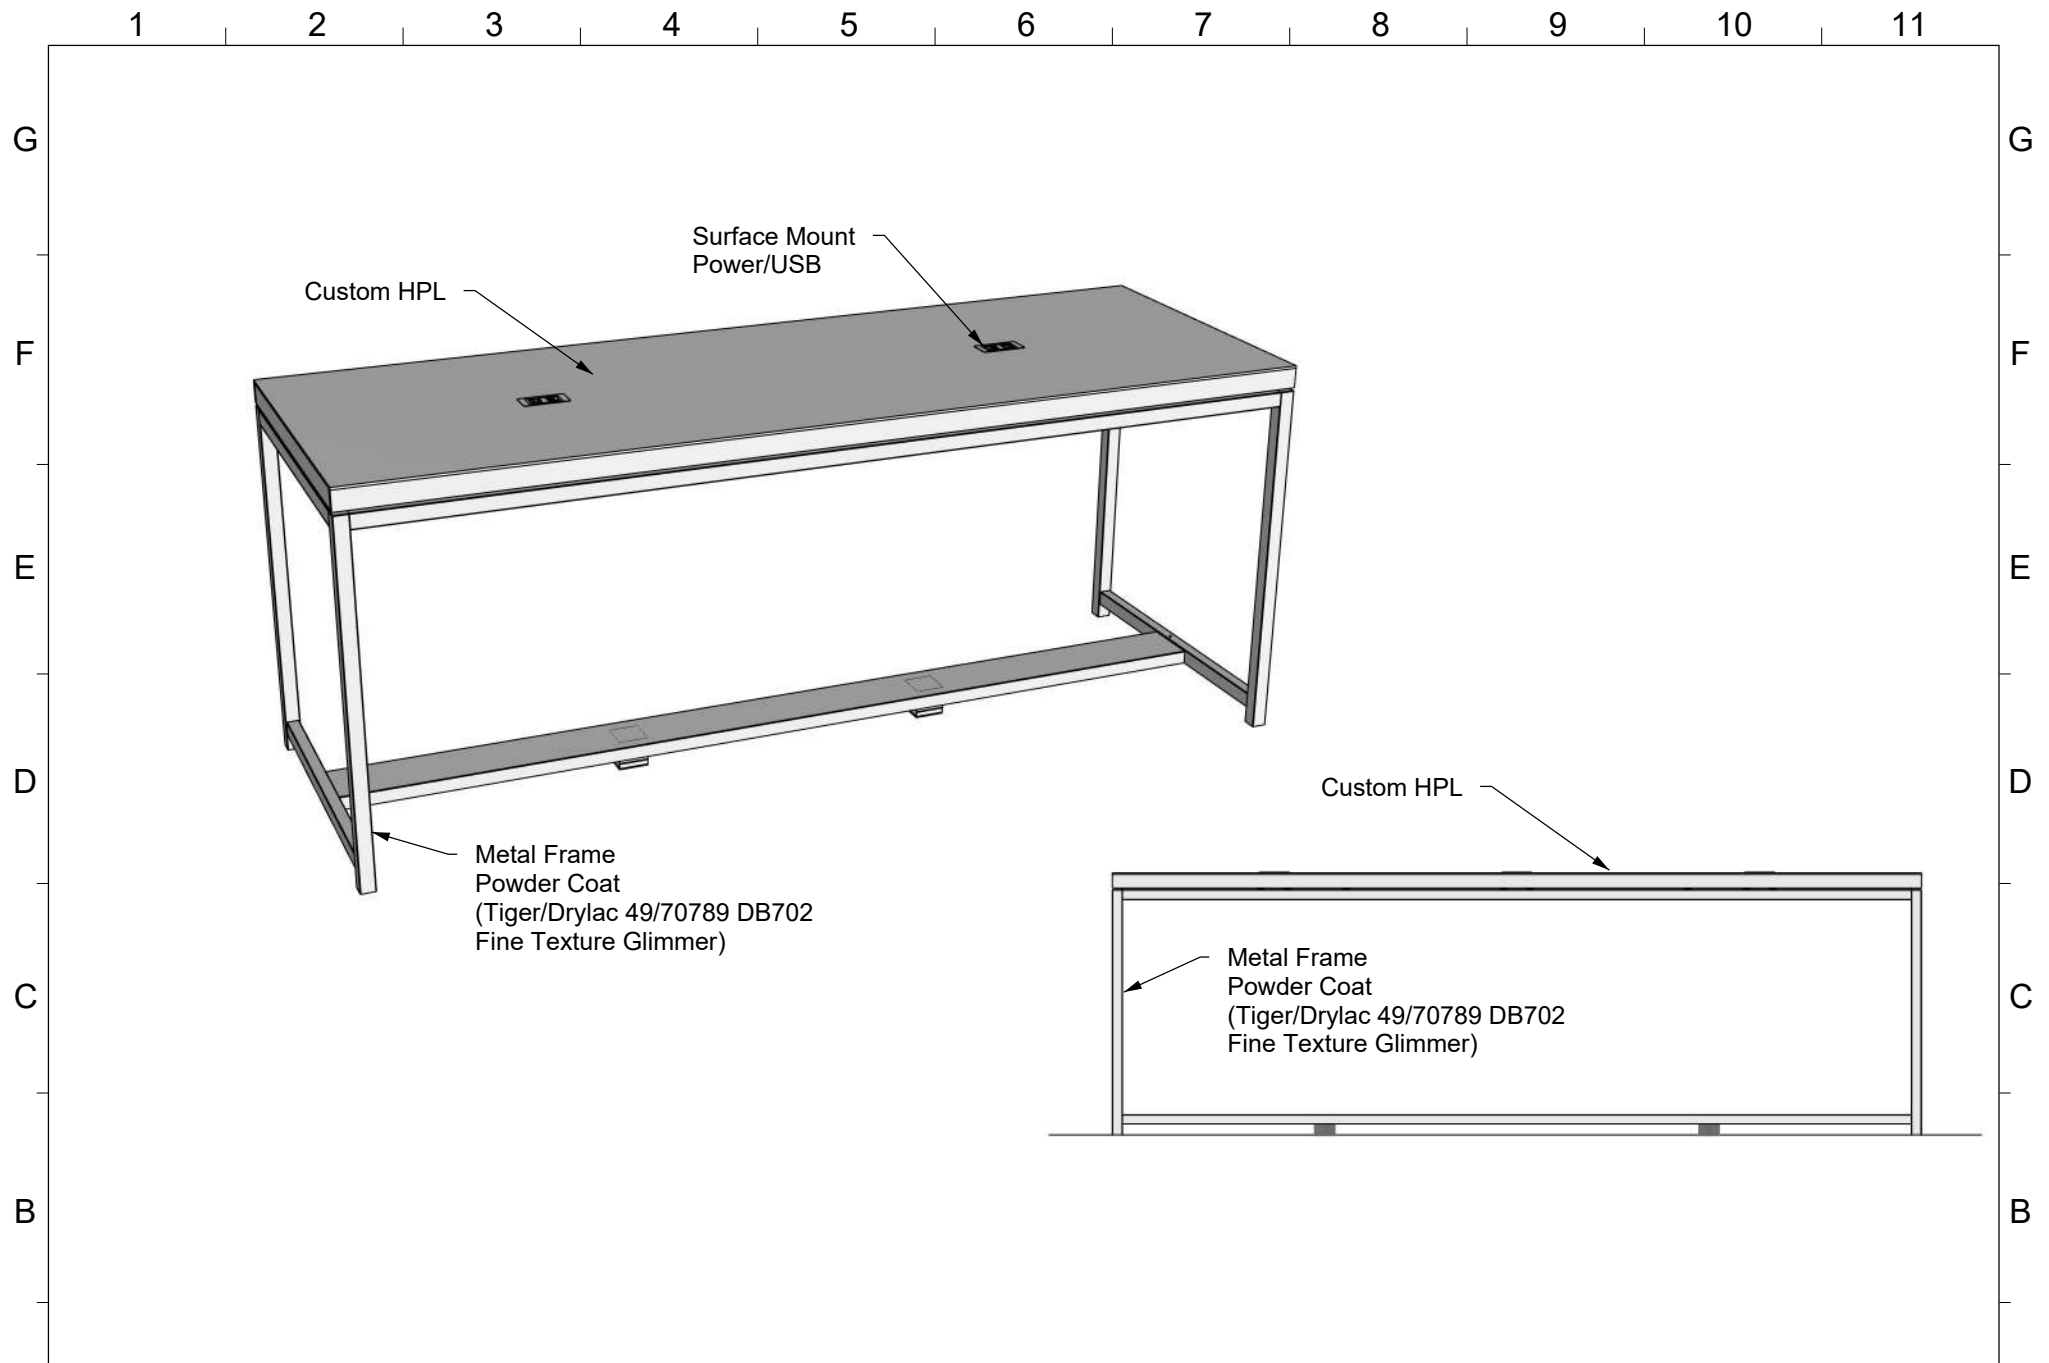

MODEL NAME: 8FT Collaboration Table

SRC Fixtures
9549 Frankoma Rd
Sapulpa, OK 74066

DATE:	2/10/2021	REVISION:	1001	UNITS:	Inches	SHEET NO:	1
-------	-----------	-----------	------	--------	--------	-----------	---

FILE LOCATION: \\TimPo\G_ALL CUSTOMERS\VZ Next Gen\NEXT GEN FINAL\8FT Collaboration Table_Verizon\8FT Collaboration Table.3dm

A

A

1 2 3 4 5 6 7 8 9 10 11

MODEL NAME: 8FT Collaboration Table

DATE:	2/10/2021	REVISION:	1001	UNITS:	Inches	SHEET NO:	2
-------	-----------	-----------	------	--------	--------	-----------	---

SRC Fixtures
9549 Frankoma Rd
Sapulpa, OK 74066

FILE LOCATION: \\TimPo\G_ALL CUSTOMERS\I\Z Next Gen\NEXT GEN FINAL\8FT Collaboration Table_Verizon\8FT Collaboration Table.3dm

MODEL NAME: 8FT Collaboration Table