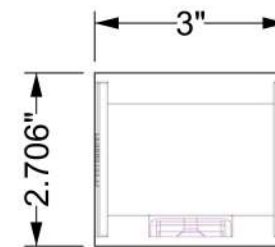

Magnetic Graphic

Magnetized Bottom

Wayfinder

MODEL NAME: Aisle Fixture Wayfinder

DATE: 12/9/2020 REVISION: 1001 UNITS: INCHES SHEET NO: 1 of 2

FILE LOCATION: \\TimPc\G\_ALL CUSTOMERS\I\Z Next Gen\Next Gen Models\Tim\Current\NEXT GEN FINAL\Wayfinders\Aisle Fixture Wayfinder\Aisle Fixture Wayfinder.3dm

SRC Fixtures  
9549 Frankoma Rd  
Sapulpa, OK 74066

Top View

Magnetized Bottom

Front View

Right View

MODEL NAME: Aisle Fixture Wayfinder

DATE: 12/9/2020 REVISION: 1001 UNITS: INCHES SHEET NO: 2 of 2

FILE LOCATION: \\TimPc\G\\_ALL CUSTOMERS\I\Z Next Gen\Next Gen Models\Tim\Current\NEXT GEN FINAL\Wayfinders\Aisle Fixture Wayfinder\Aisle Fixture Wayfinder.3dm