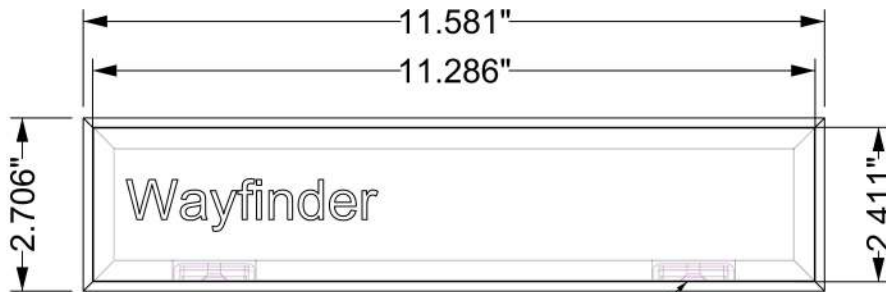

Magnetic Graphic

Magnetized Bottom

Wayfinder

MODEL NAME: Aisle Fixture Wayfinder

DATE: 12/9/2020 REVISION: 1001 UNITS: INCHES SHEET NO: 1 of 2

FILE LOCATION: \\TimPc\G\_ALL CUSTOMERS\I\Z Next Gen\Next Gen Models\Tim\Current\NEXT GEN FINAL\Wayfinders\Aisle Fixture Wayfinder\Aisle Fixture Wayfinder.3dm

SRC Fixtures  
9549 Frankoma Rd  
Sapulpa, OK 74066

Top View

Magnetized Bottom

Front View

Right View

MODEL NAME: Aisle Fixture Wayfinder

DATE: 12/9/2020 REVISION: 1001 UNITS: INCHES SHEET NO: 2 of 2

FILE LOCATION: \\TimPc\G\\_ALL CUSTOMERS\I\Z Next Gen\Next Gen Models\Tim\Current\NEXT GEN FINAL\Wayfinders\Aisle Fixture Wayfinder\Aisle Fixture Wayfinder.3dm