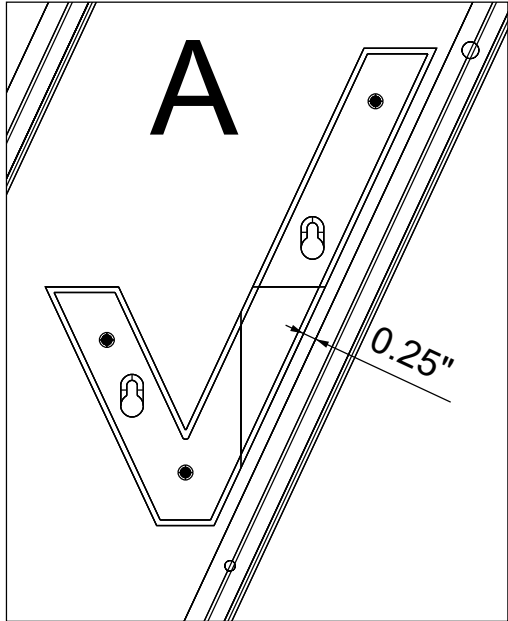

A	Next Gen Brand Wall 6' Starter Kit
B	Next Gen Brand Wall 2' Add On
C	Next Gen Brand Wall 4' Add On

MODEL NAME:		Brand Wall							SRC Fixtures 9549 Frankoma Rd Sapulpa, OK 74066	
DATE:	5/5/2021	REVISION:	1001	UNITS:	INCHES	SHEET NO:				
FILE LOCATION:		\\TimPc\G\_ALL CUSTOMERS\I\Z Next Gen\NEXT GEN FINAL\Brand Wall\VERIZON\Brand Wall.3dm								

1 2 3 4 5 6 7 8 9 10 11

G  
F  
E  
D  
C  
B  
A

G  
F  
E  
D  
C  
B  
A

SIZE OF WALL IN FEET	QTY OF CHECKMARKS
10	3
12	3
14	4
16	5
18	6
20	6
22	7
24	7
26	8
28	8
30	9
32	9
34	10
36	10
38	11
40	11

MODEL NAME: Brand Wall