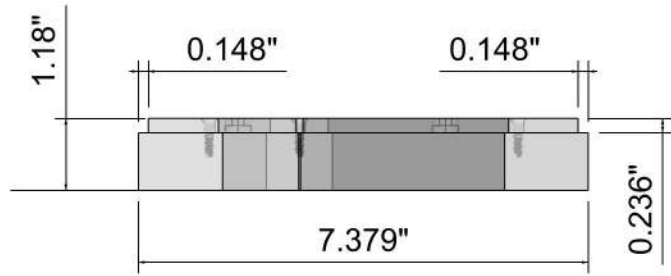

1 2 3 4 5 6 7 8 9 10 11

MODEL NAME: Brand Wall

SRC Fixtures  
9549 Frankoma Rd  
Sapulpa, OK 74066

DATE:	5/5/2021	REVISION:	1001	UNITS:	Inches	SHEET NO:	3 of 5
-------	----------	-----------	------	--------	--------	-----------	--------

FILE LOCATION: \\TimPo\G\\_ALL CUSTOMERS\I\Z Next Gen\NEXT GEN FINAL\Brand Wall\VERIZON\Brand Wall.3dm

A

A

1 2 3 4 5 6 7 8 9 10 11

MODEL NAME: Brand Wall

DATE: 5/5/2021 REVISION: 1001 UNITS: Inches SHEET NO: 4 of 5