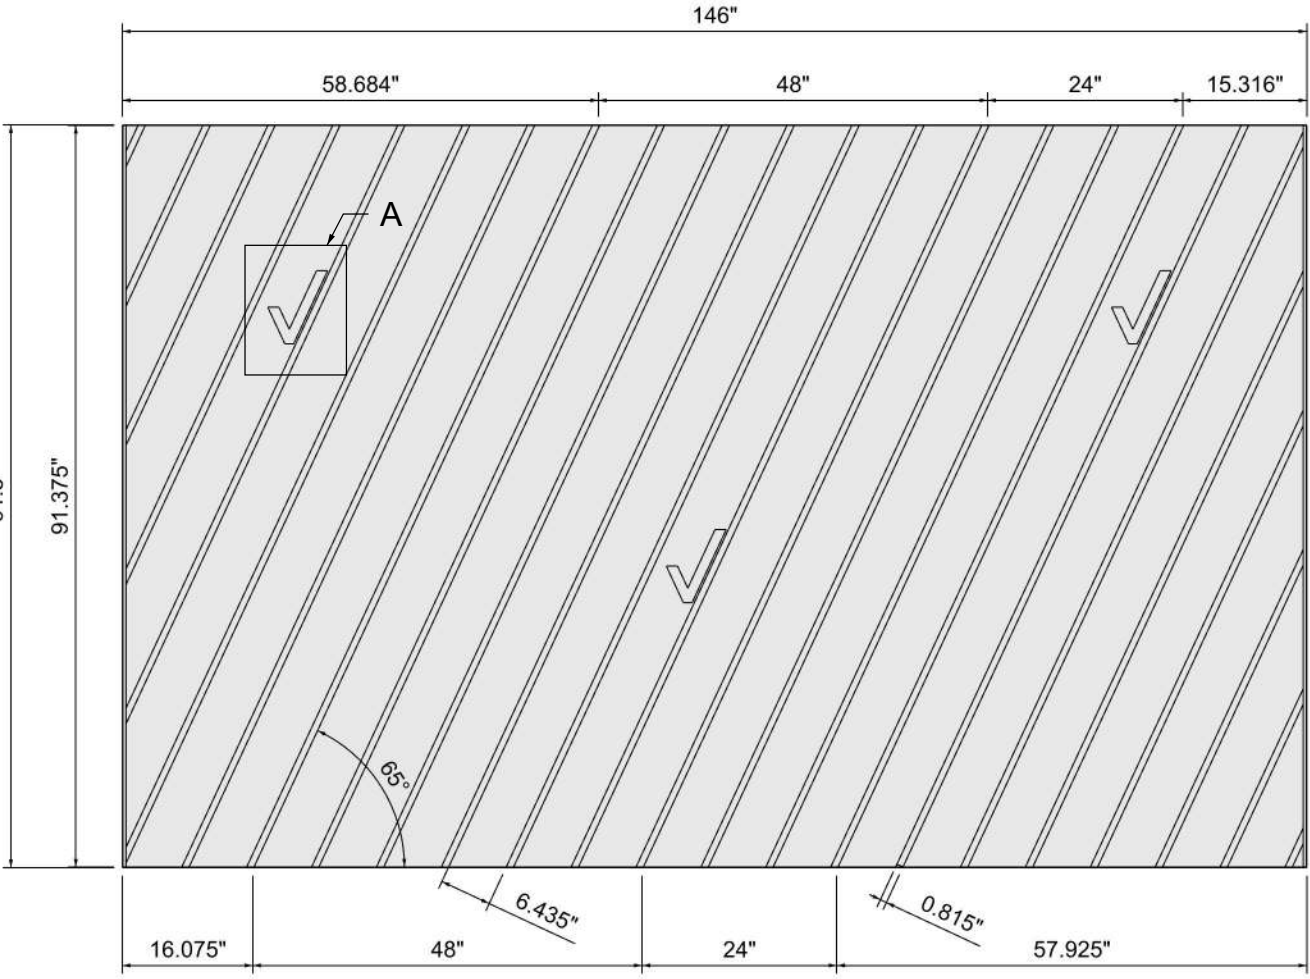

A	Next Gen Brand Wall 6' Starter Kit
B	Next Gen Brand Wall 2' Add On
C	Next Gen Brand Wall 4' Add On

MODEL NAME:		Brand Wall							SRC Fixtures 9549 Frankoma Rd Sapulpa, OK 74066	
DATE:	5/5/2021	REVISION:	1001	UNITS:	INCHES	SHEET NO:				
FILE LOCATION:		\\TimPc\G\_ALL CUSTOMERS\I\Z Next Gen\NEXT GEN FINAL\Brand Wall\VERIZON\Brand Wall.3dm								

1 2 3 4 5 6 7 8 9 10 11

G  
F  
E  
D  
C  
B  
A

G  
F  
E  
D  
C  
B  
A

SIZE OF WALL IN FEET	QTY OF CHECKMARKS
10	3
12	3
14	4
16	5
18	6
20	6
22	7
24	7
26	8
28	8
30	9
32	9
34	10
36	10
38	11
40	11

MODEL NAME: Brand Wall

DATE: 5/5/2021 REVISION: 1001 UNITS: INCHES SHEET NO: 2 of 5

SRC Fixtures  
9549 Frankoma Rd  
Sapulpa, OK 74066

FILE LOCATION: \\TimPc\G\ALL CUSTOMERS\I\Z Next Gen\NEXT GEN FINAL\Brand Wall\VERIZON\Brand Wall.3dm

1 2 3 4 5 6 7 8 9 10 11

MODEL NAME: Brand Wall

SRC Fixtures  
9549 Frankoma Rd  
Sapulpa, OK 74066

DATE:	5/5/2021	REVISION:	1001	UNITS:	Inches	SHEET NO:	3 of 5
-------	----------	-----------	------	--------	--------	-----------	--------