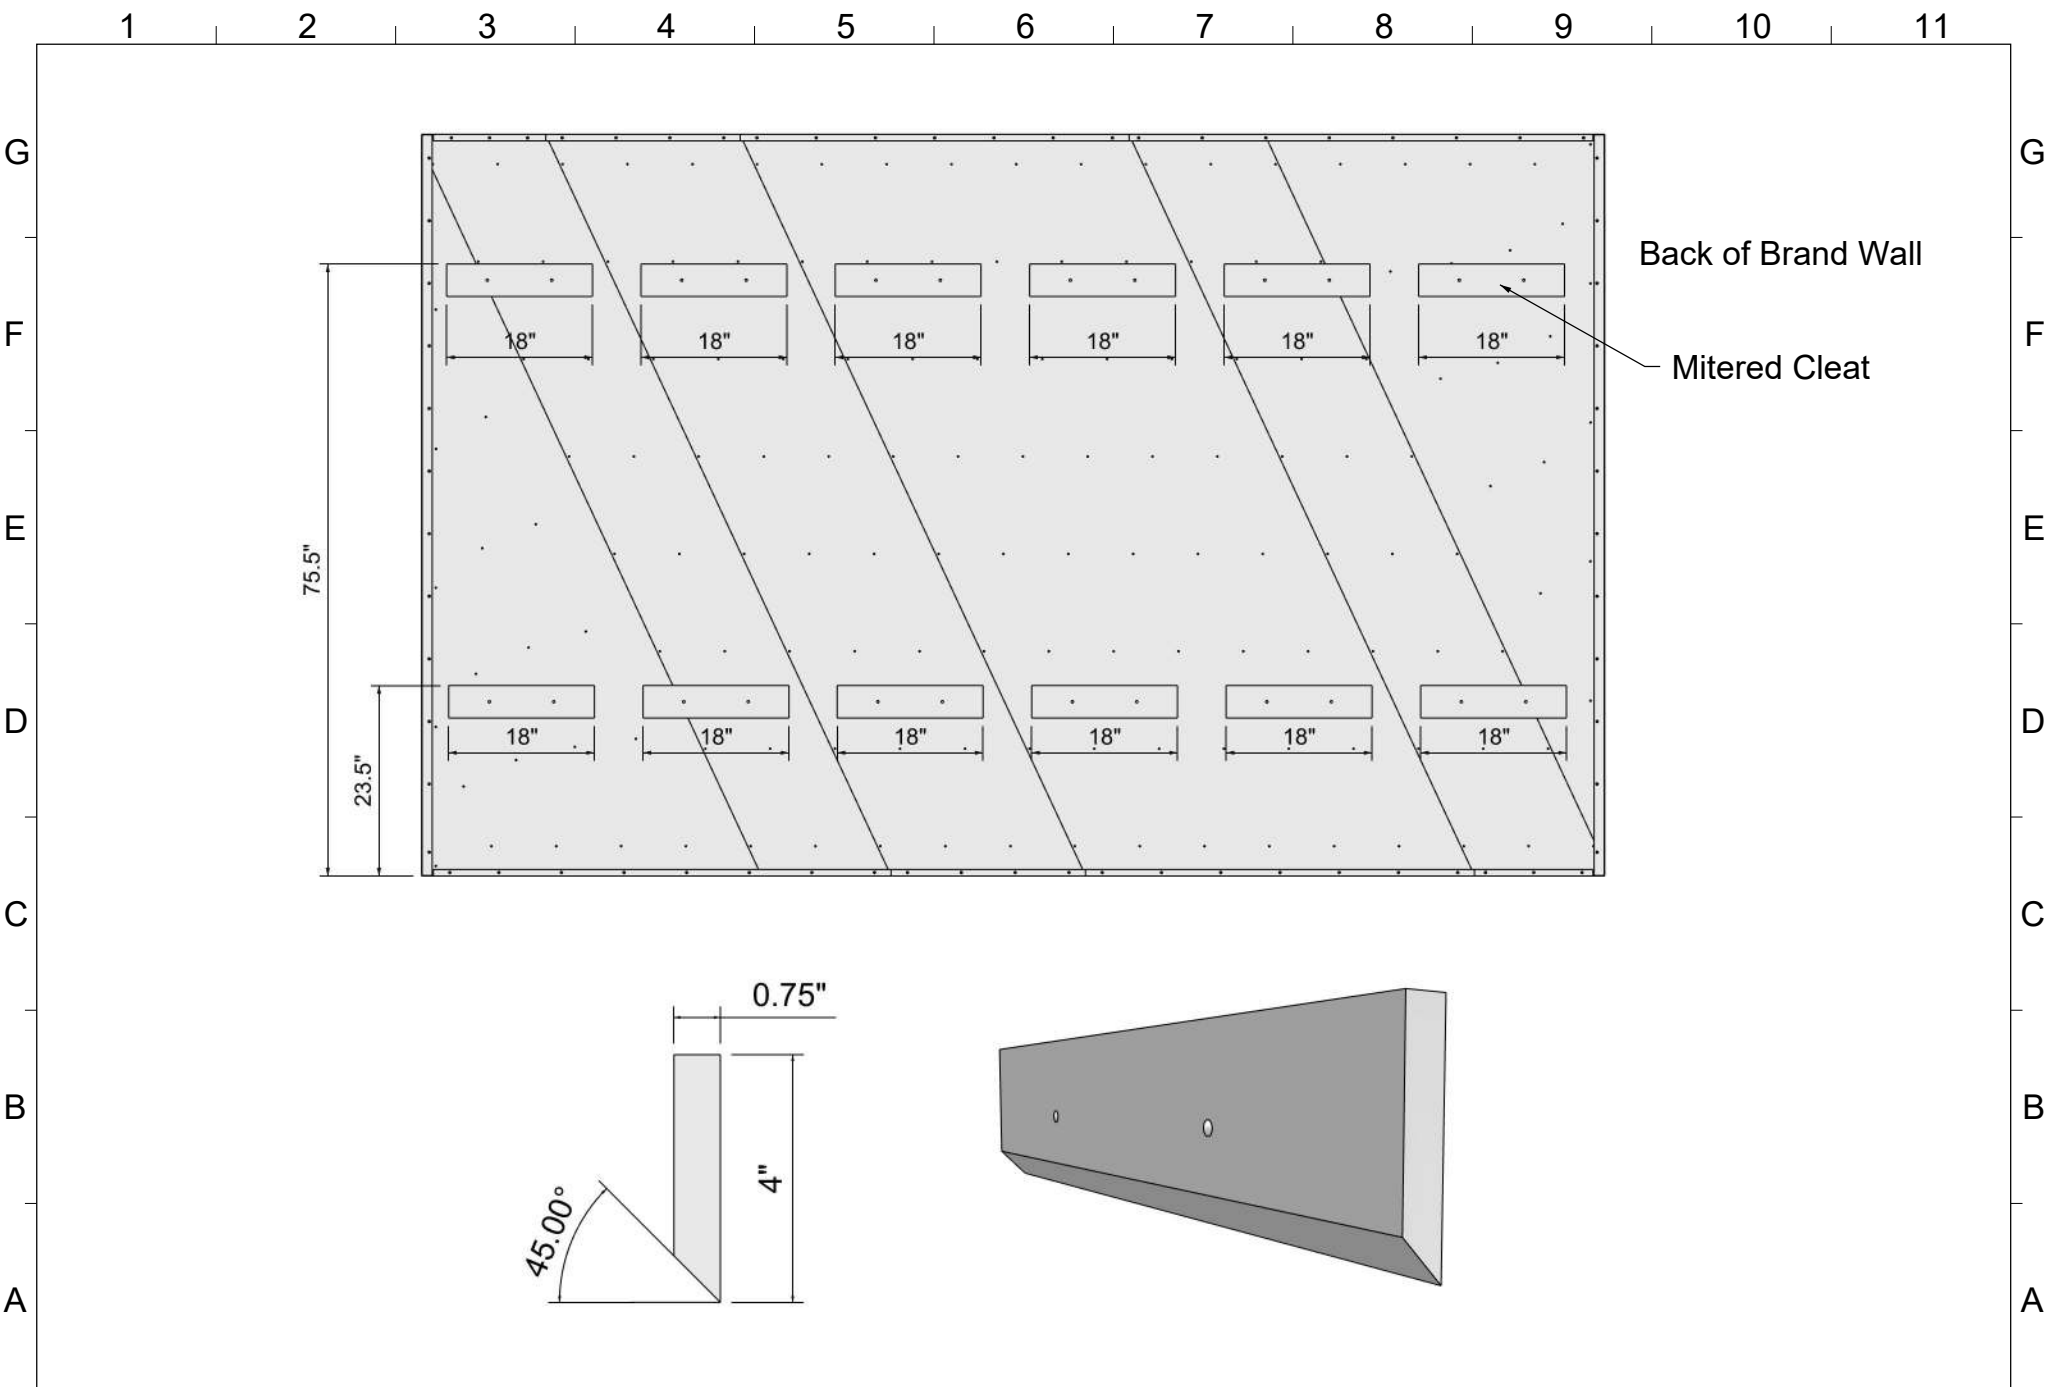

Back of Brand Wall
Mitered Cleat

MODEL NAME: Brand Wall				SRC Fixtures 9549 Frankoma Rd Sapulpa, OK 74066			
DATE: 5/5/2021	REVISION: 1001					UNITS: INCHES	SHEET NO: 5 of 5
FILE LOCATION: \\TimPc\G_ALL CUSTOMERS\IVZ Next Gen\NEXT GEN FINAL\Brand Wall\VERIZON\Brand Wall.3dm