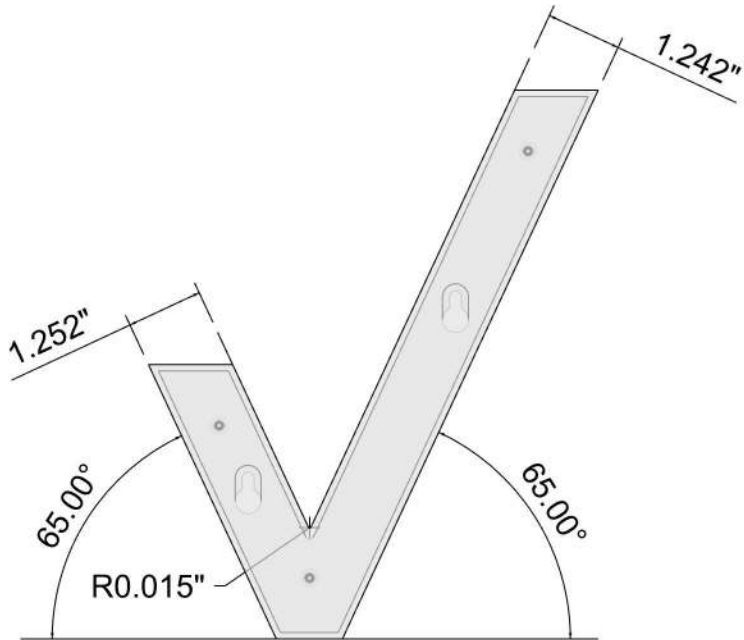

1 2 3 4 5 6 7 8 9 10 11

MODEL NAME: Brand Wall

SRC Fixtures  
9549 Frankoma Rd  
Sapulpa, OK 74066

DATE:	5/5/2021	REVISION:	1001	UNITS:	Inches	SHEET NO:	3 of 5
-------	----------	-----------	------	--------	--------	-----------	--------

FILE LOCATION: \\TimPo\G\\_ALL CUSTOMERS\I\Z Next Gen\NEXT GEN FINAL\Brand Wall\VERIZON\Brand Wall.3dm

A

A

1 2 3 4 5 6 7 8 9 10 11

MODEL NAME: Brand Wall

DATE: 5/5/2021 REVISION: 1001 UNITS: Inches SHEET NO: 4 of 5